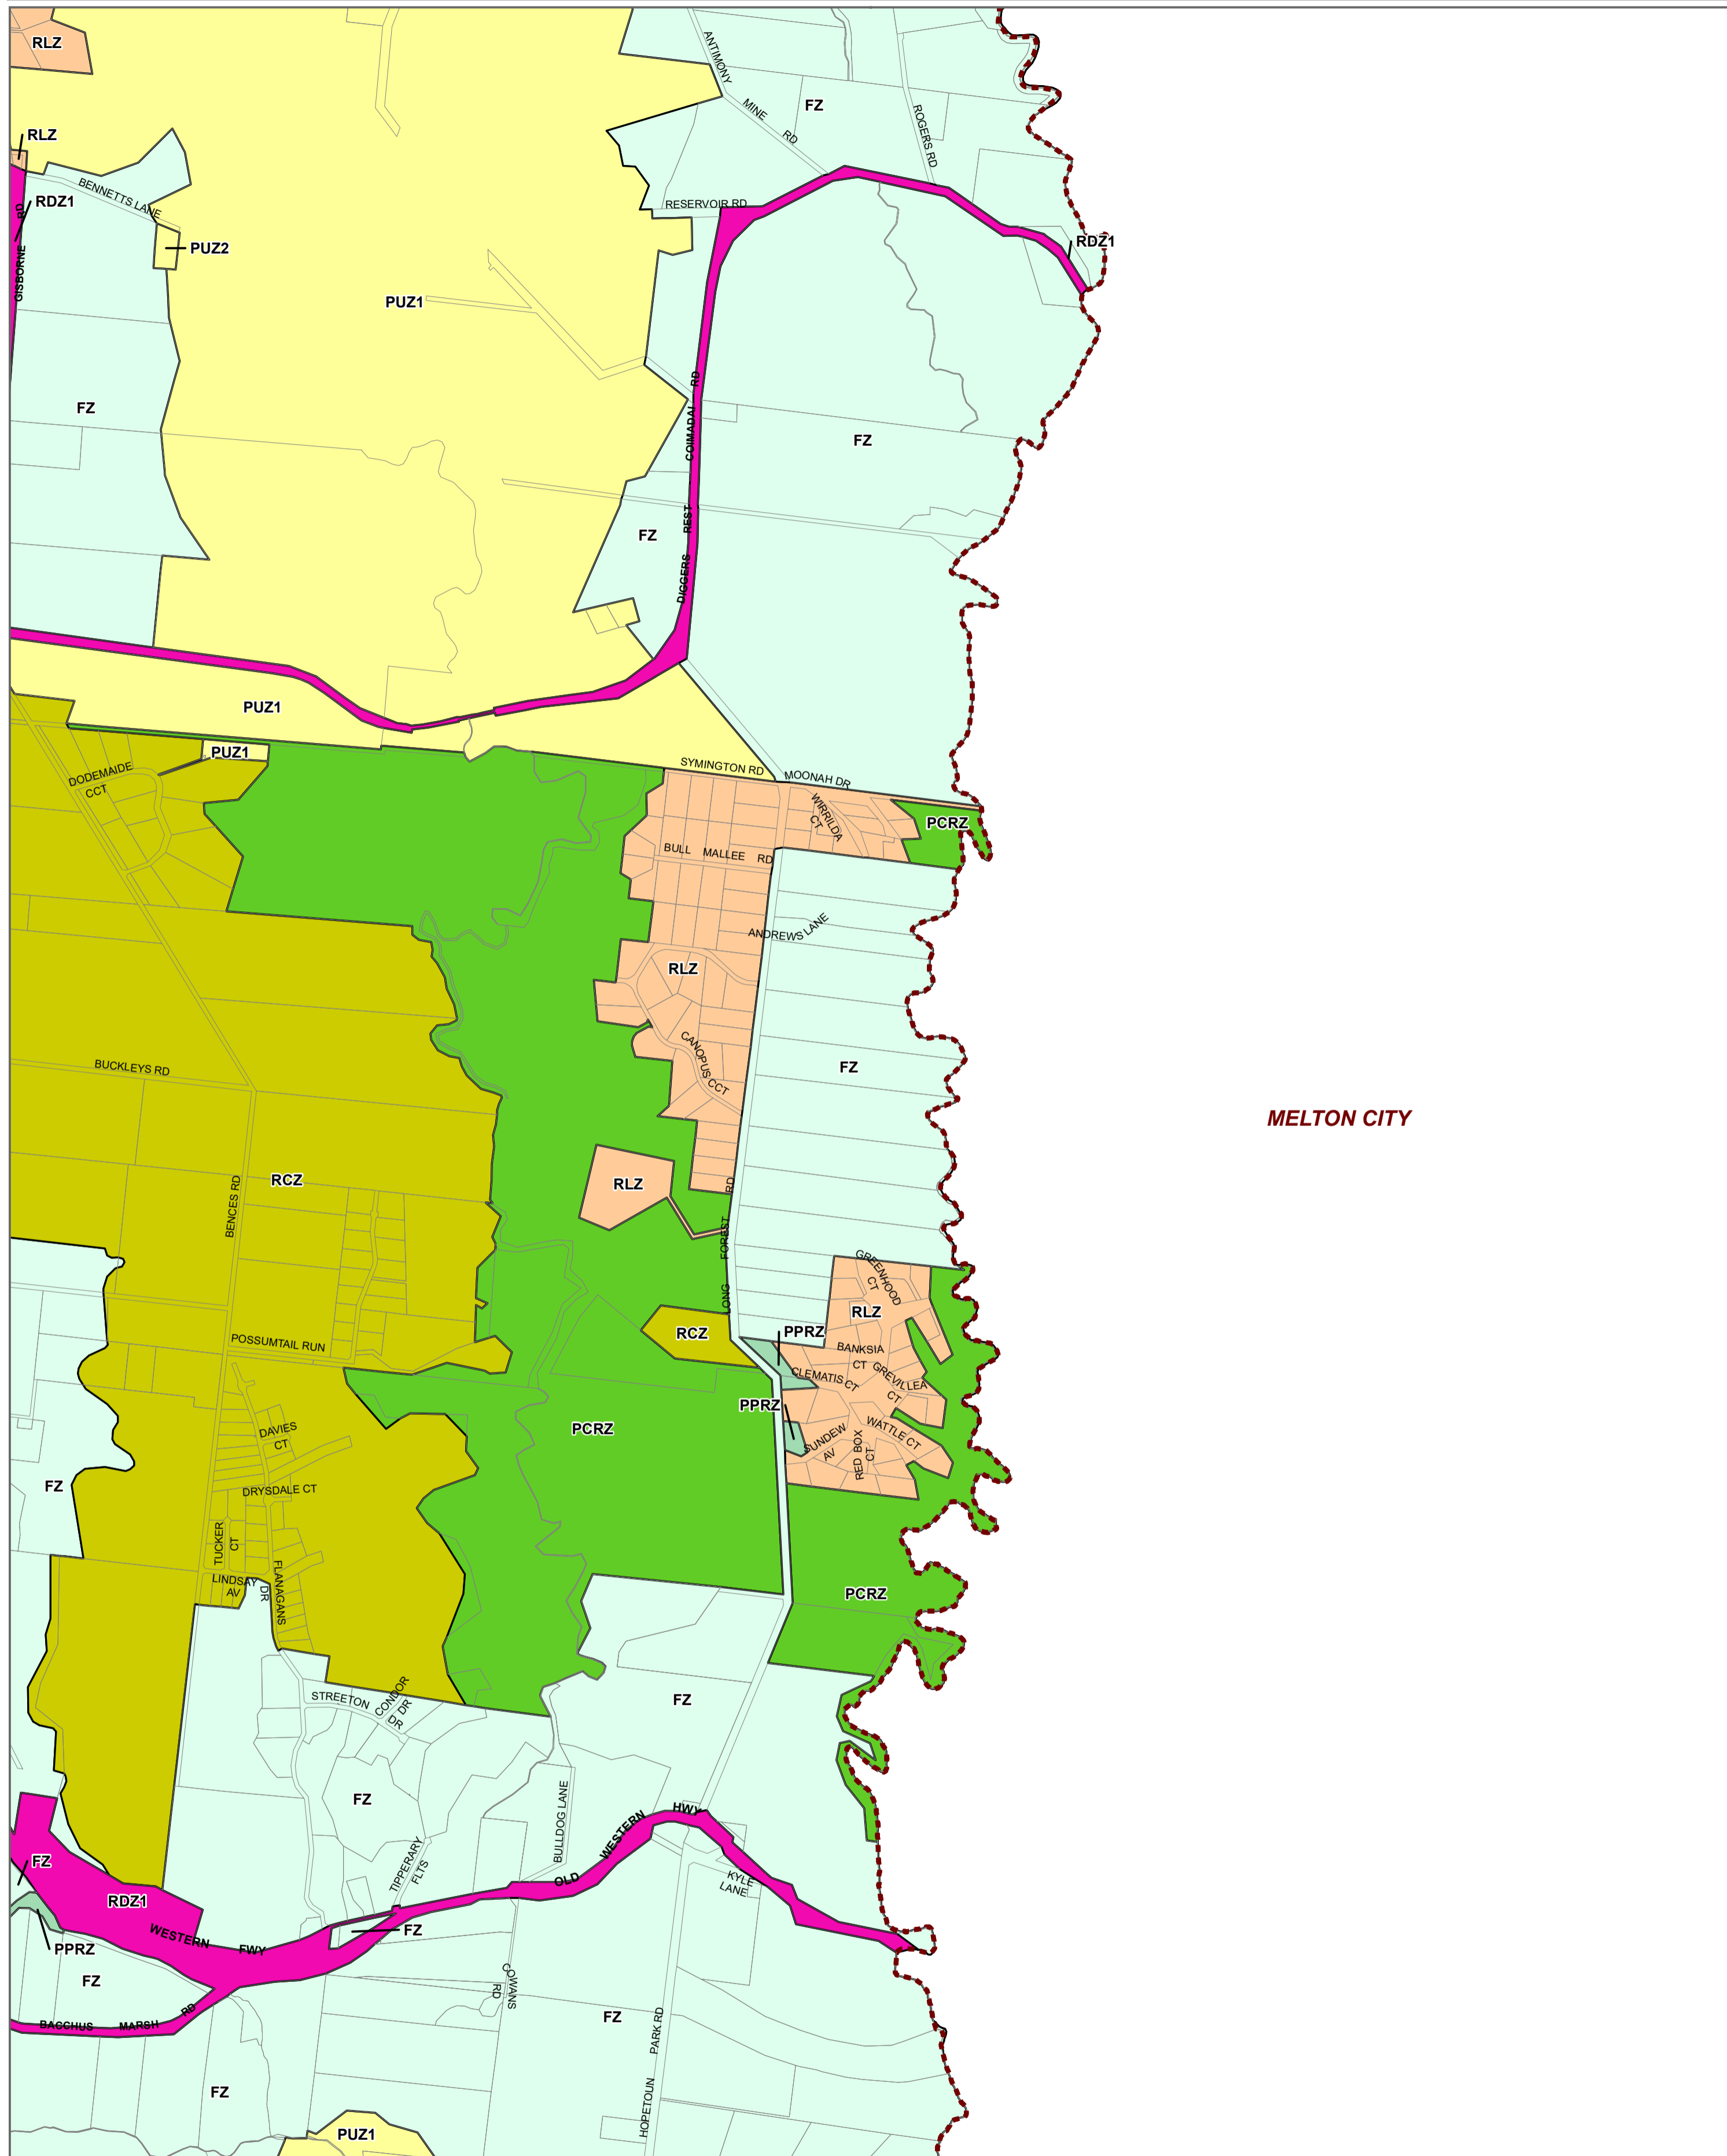

MOORABOOL PLANNING SCHEME - LOCAL PROVISION

MELTON CITY

LEGEND

FZ - Farming Zone	PUZ2 - Public Use Zone - Education
PCRZ - Public Conservation and Resource Zone	RCZ - Rural Conservation Zone
PPRZ - Public Park and Recreation Zone	RDZ1 - Road Zone - Category 1
PUZ1 - Public Use Zone - Service and Utility	RLZ - Rural Living Zone

© The State of Victoria Department of Environment, Land, Water and Planning 2020

Planning Group
AMENDMENT C86moor
 Printed: 10/06/2020

INDEX TO ADJOINING SCHEME MAPS