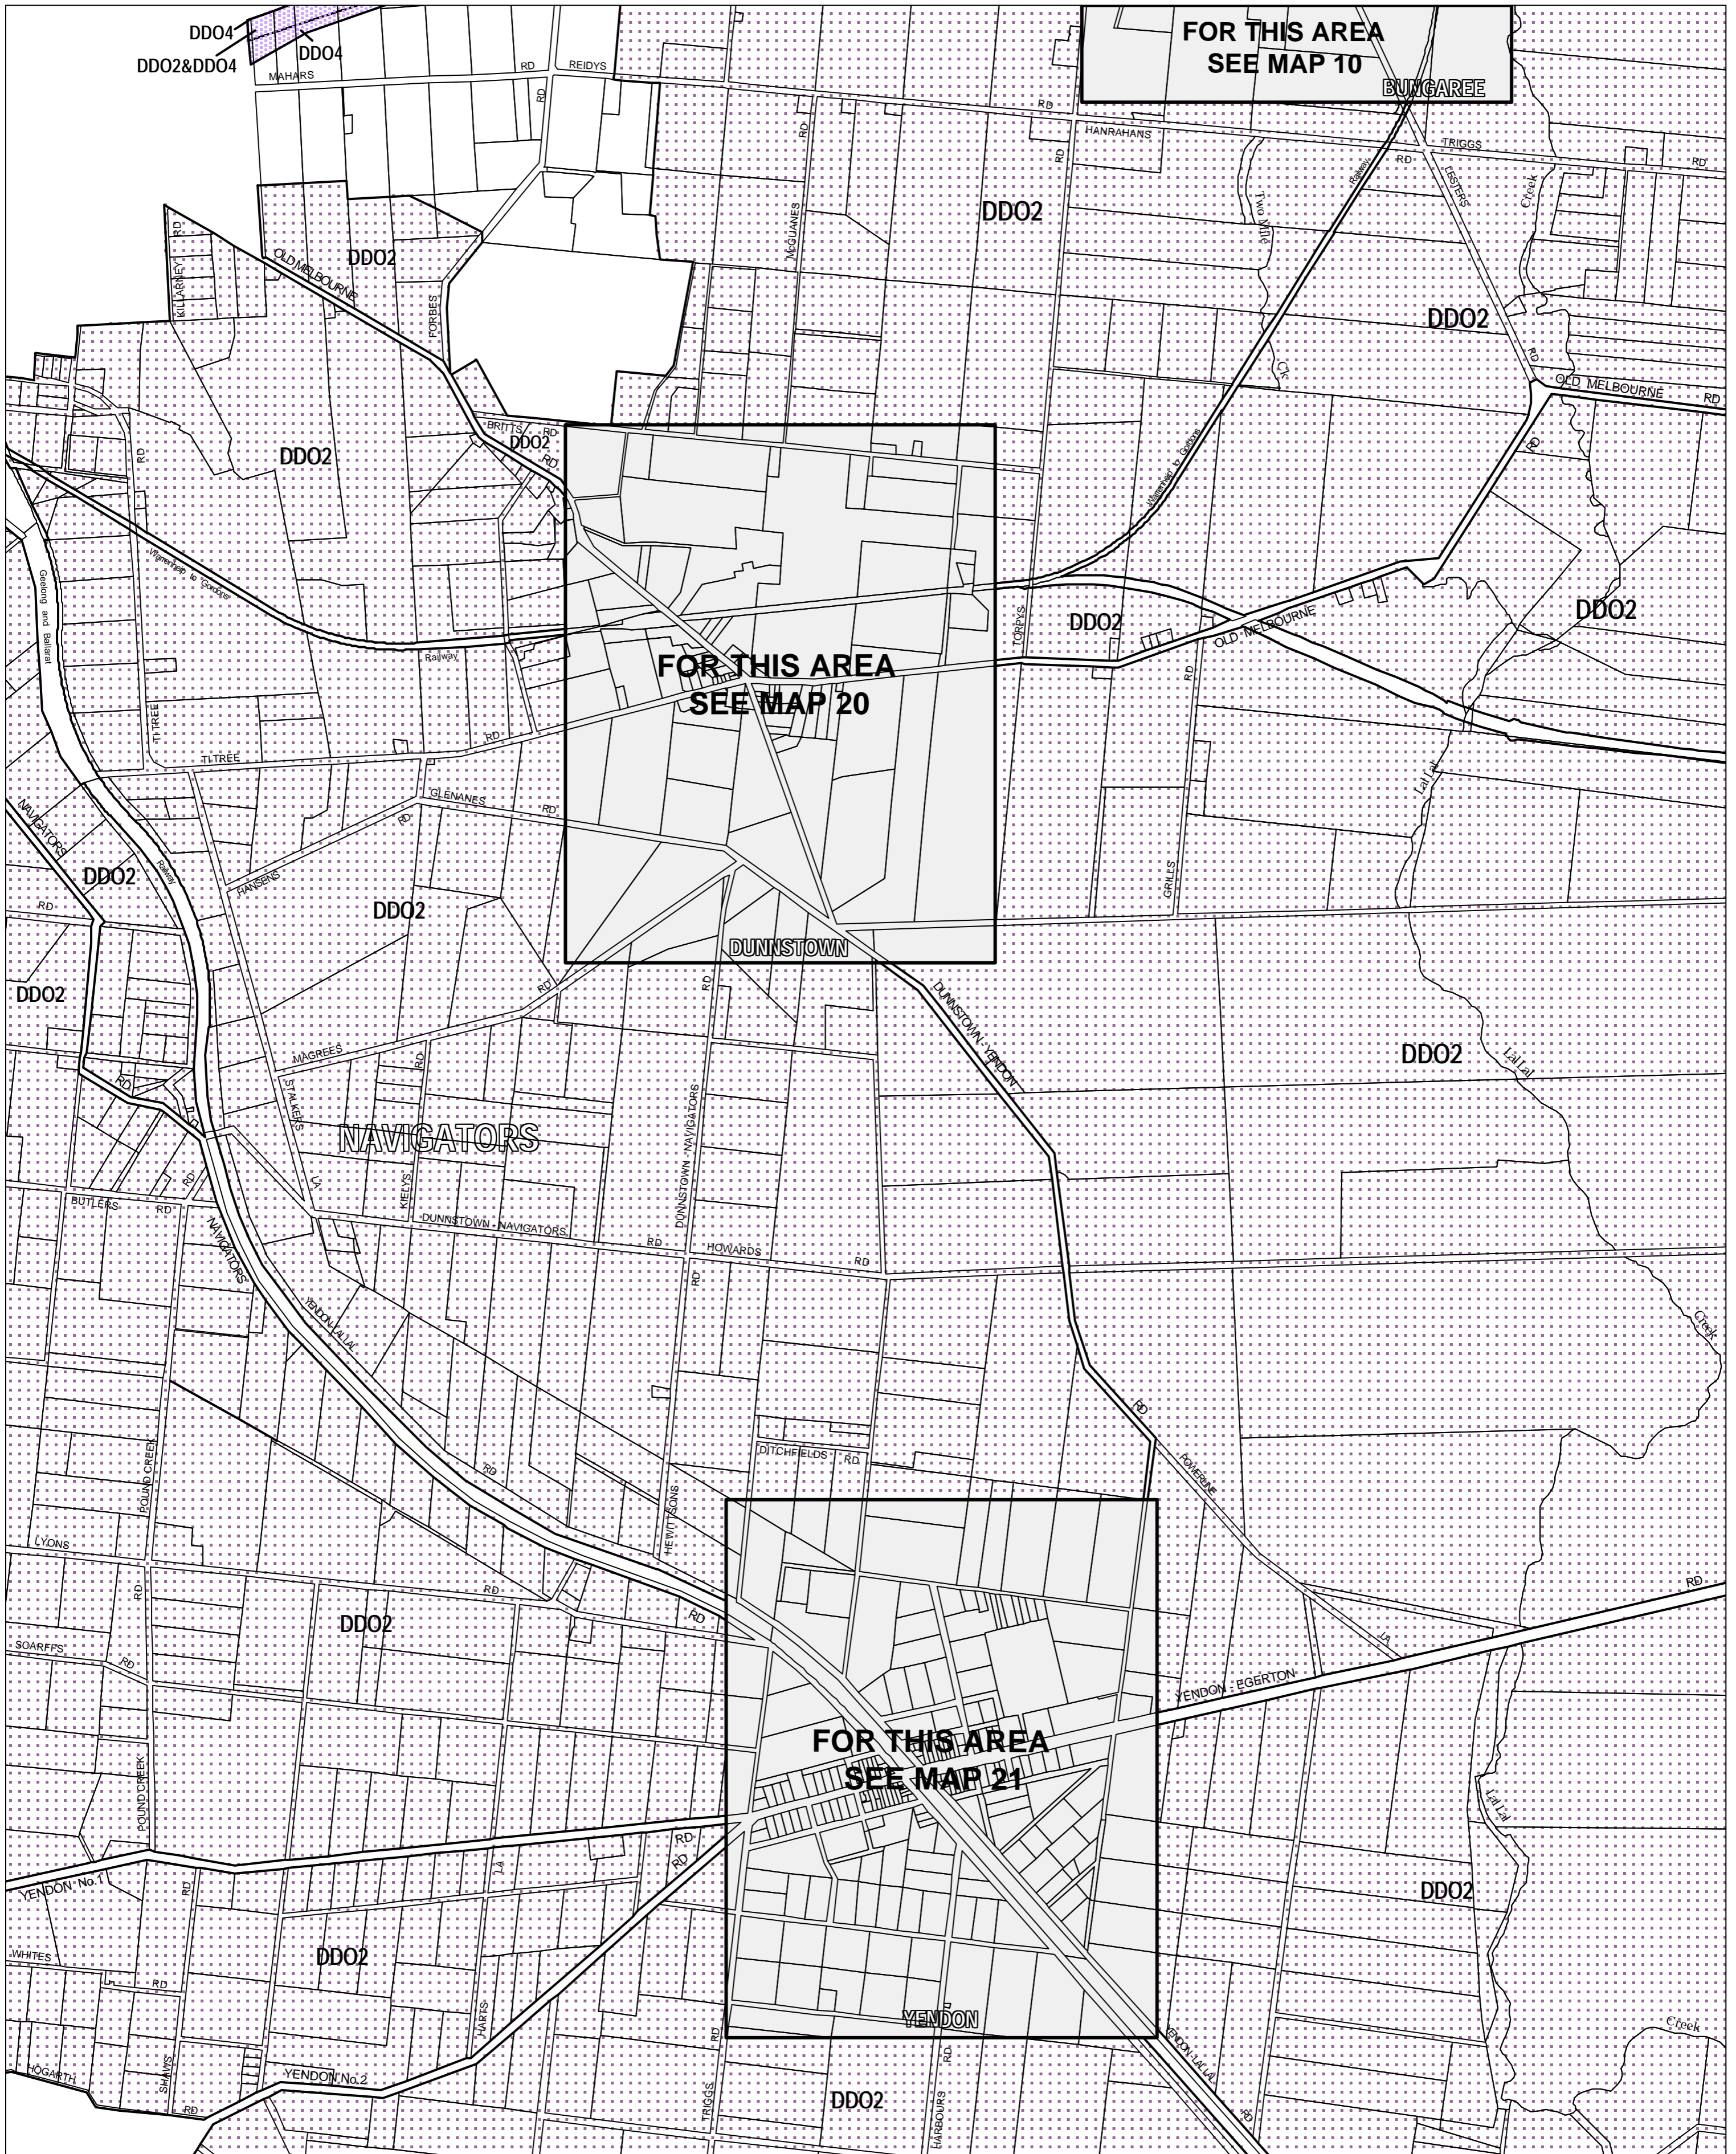

MOORABOOL PLANNING SCHEME - LOCAL PROVISION

Overlays

- DDO2 Design And Development Overlay - Schedule 2
- DDO4 Design And Development Overlay - Schedule 4

AUSTRALIAN MAP GRID ZONE 55

Printed: 12/6/2007

AMENDMENT C30