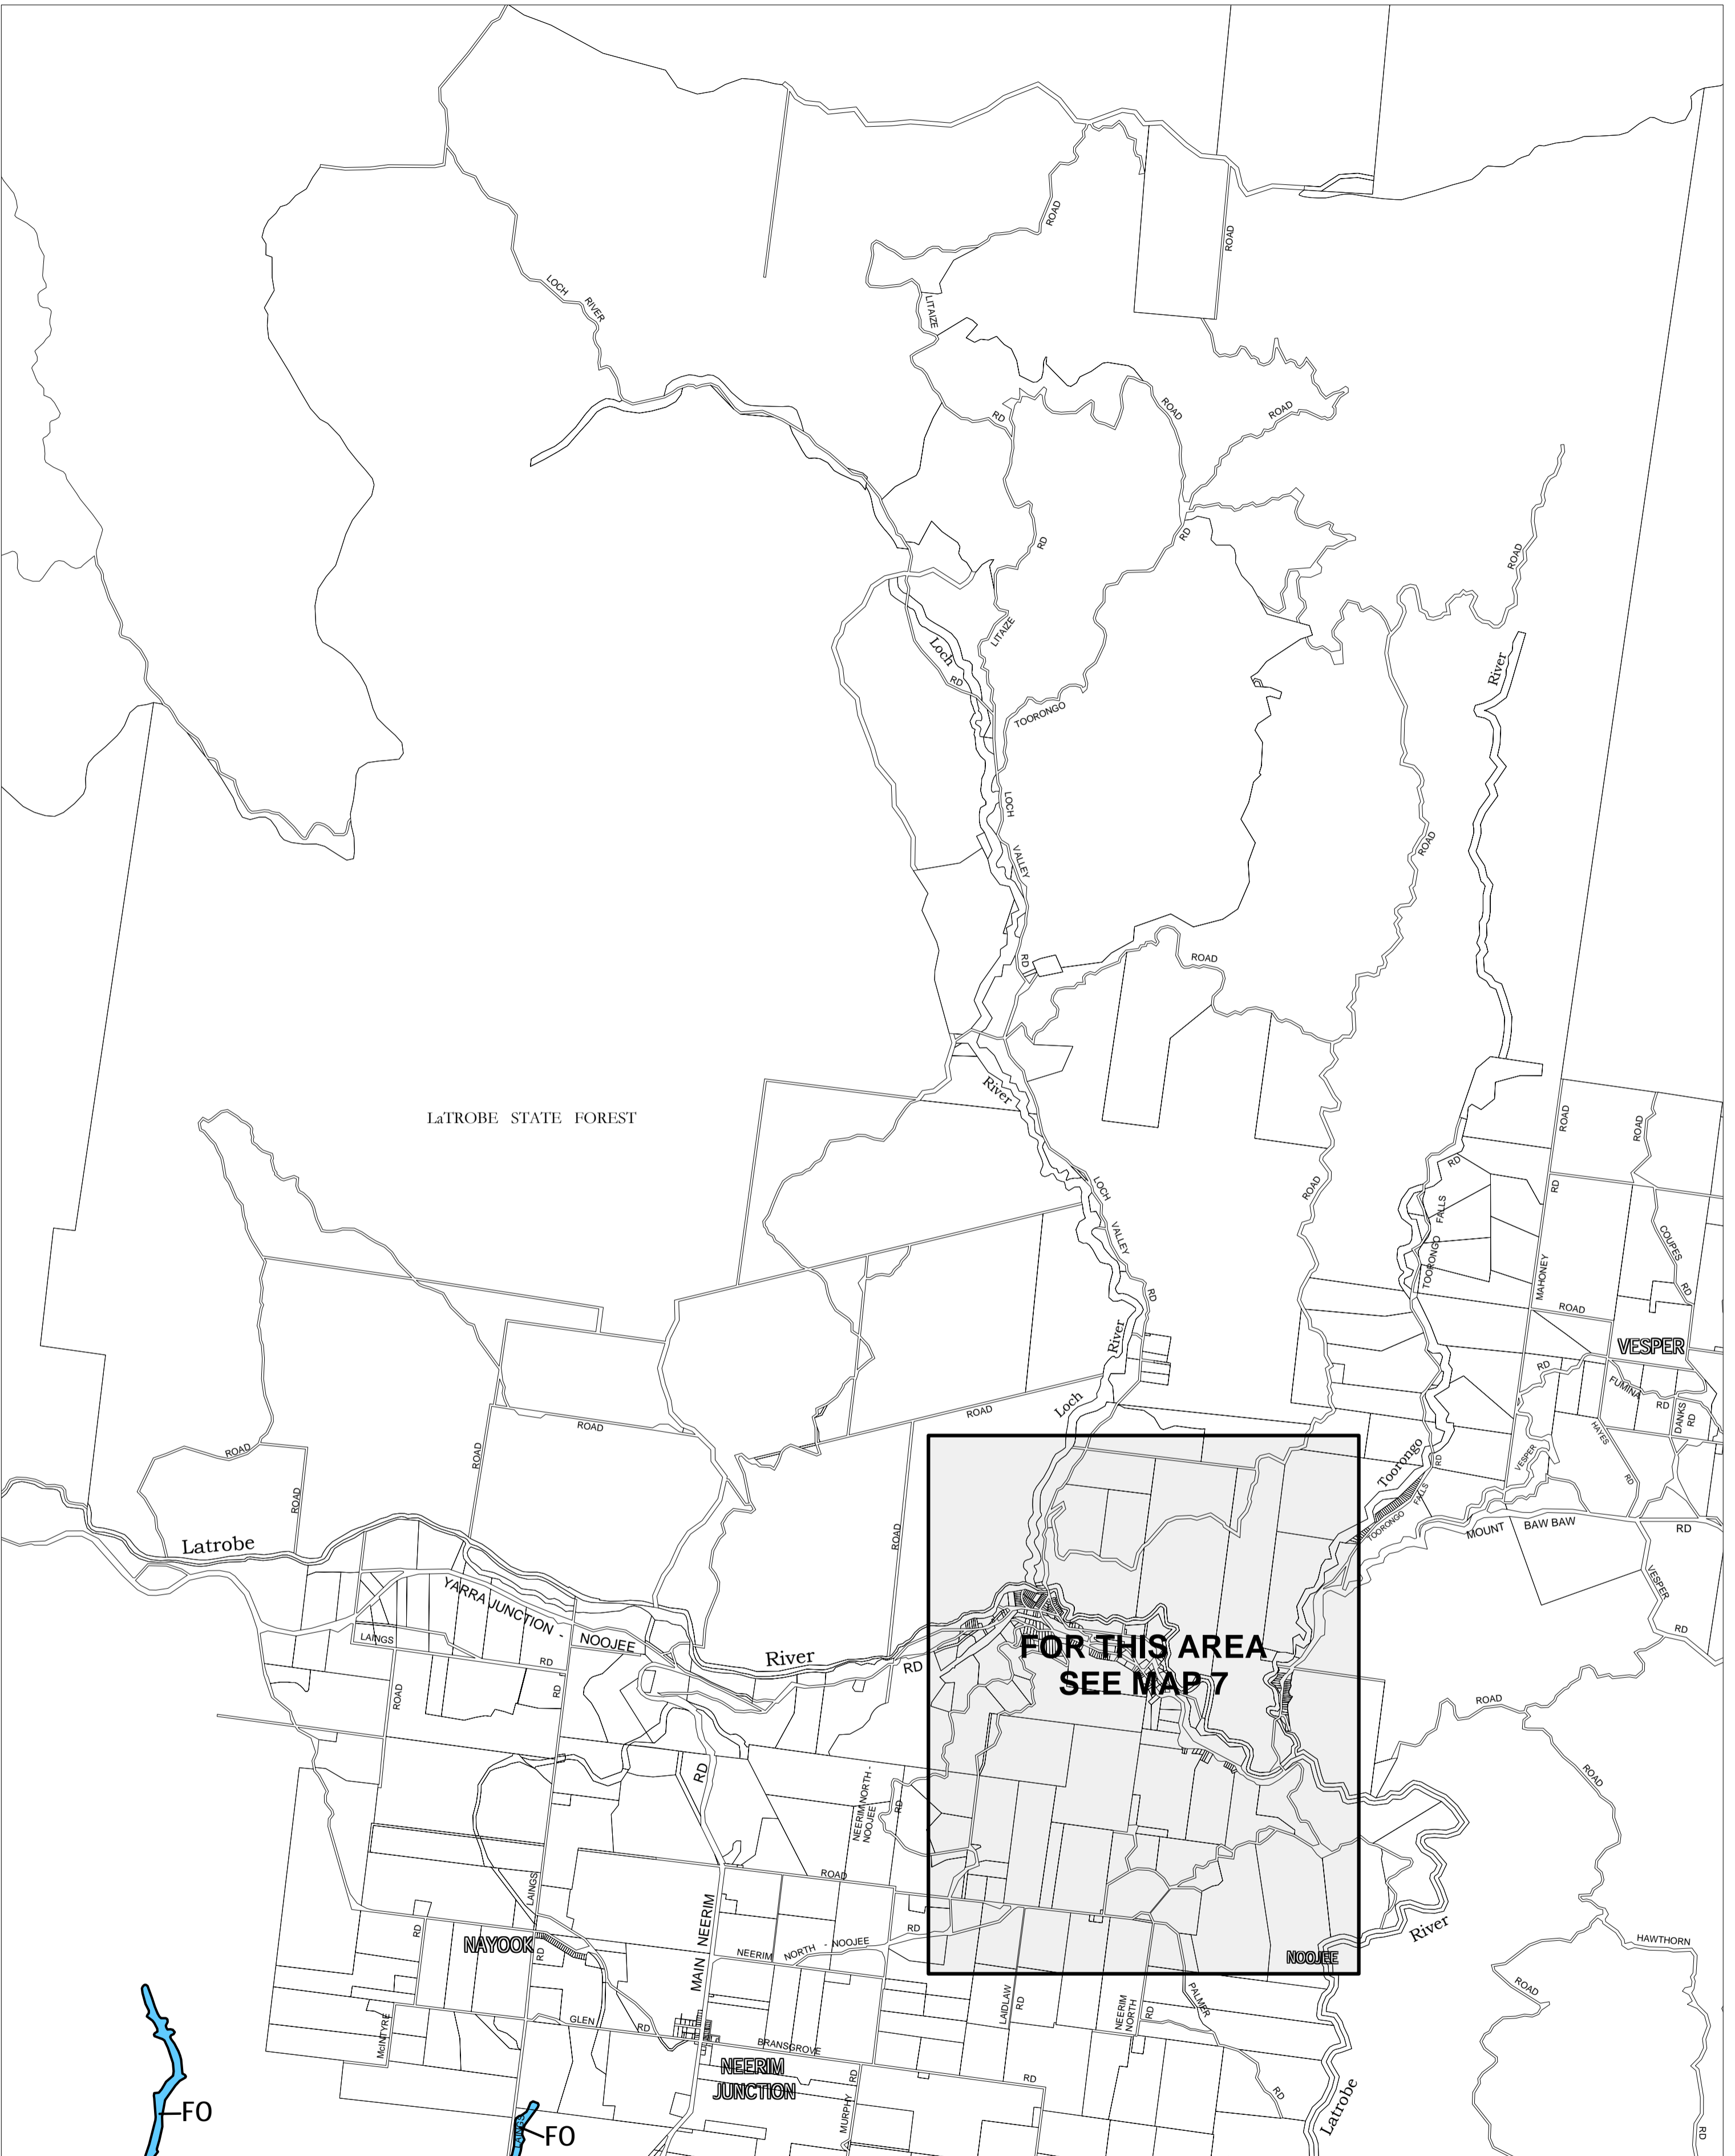

BAW BAW PLANNING SCHEME - LOCAL PROVISION

Overlays

FO Floodway Overlay

AUSTRALIAN MAP GRID ZONE 55

Printed: 27/5/2008

AMENDMENT C18