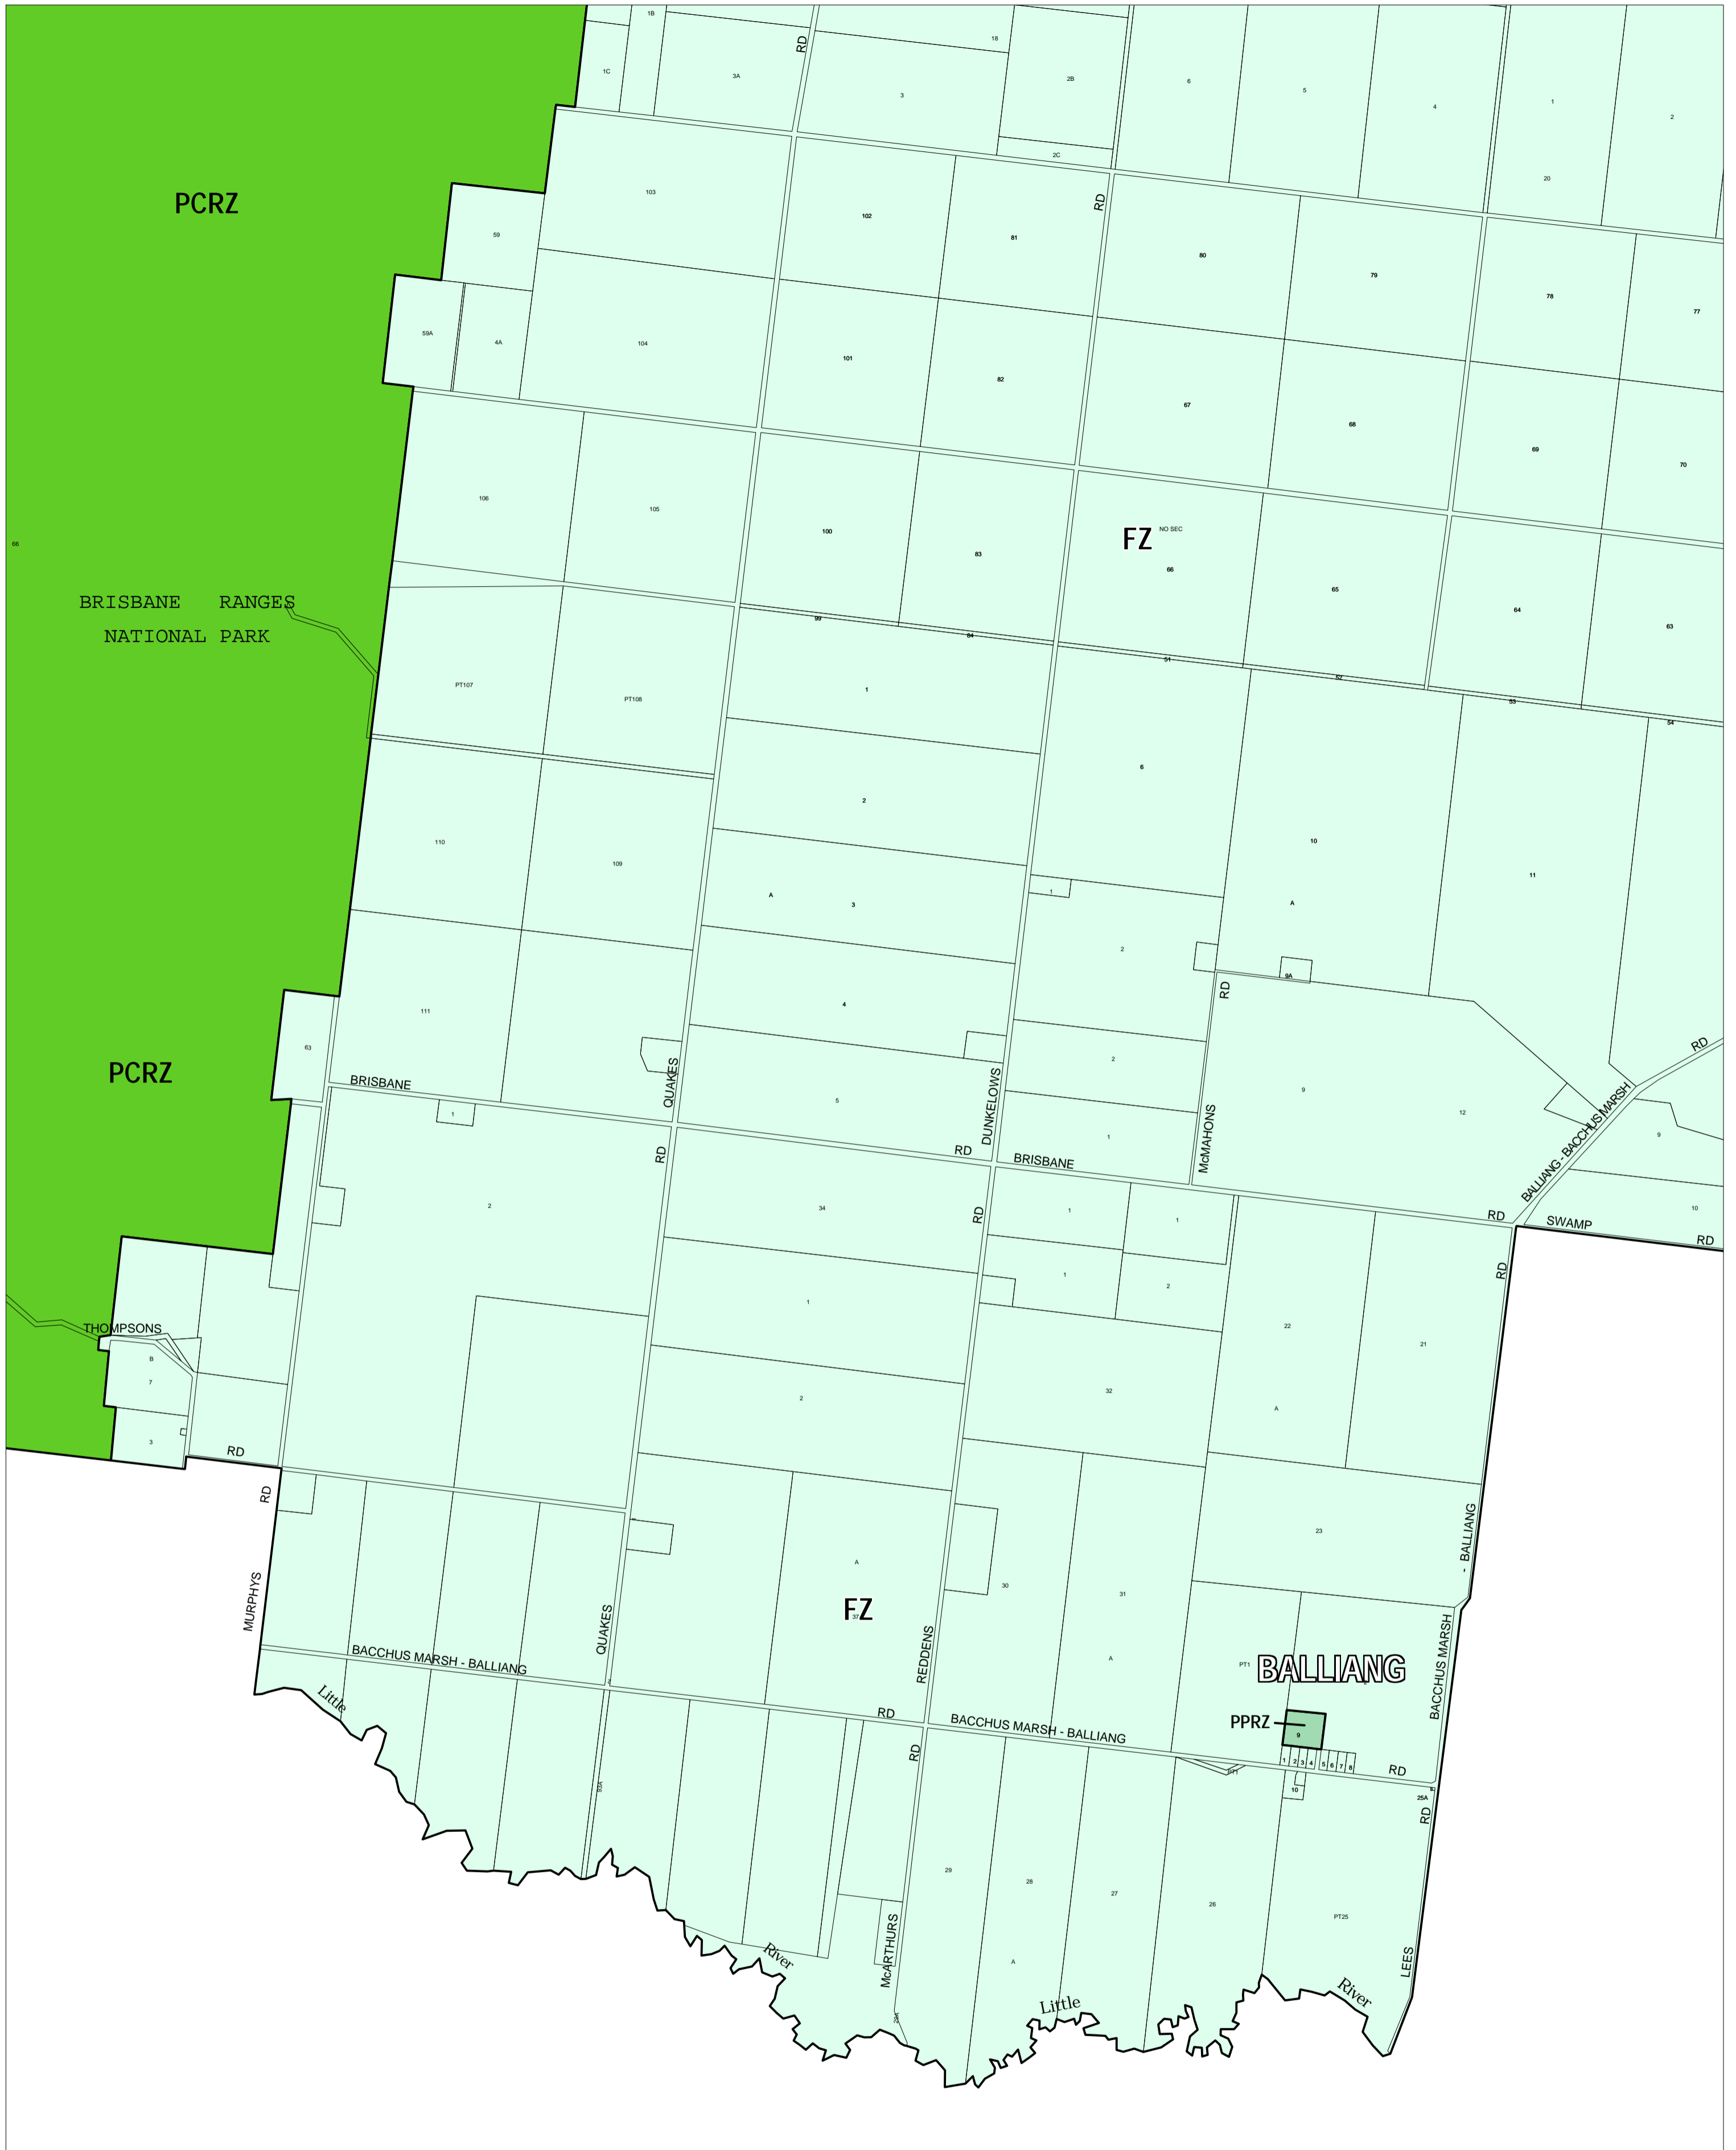

MOORABOOL PLANNING SCHEME - LOCAL PROVISION

AUSTRALIAN MAP GRID ZONE 55

Printed: 9/7/2007

AMENDMENT C50