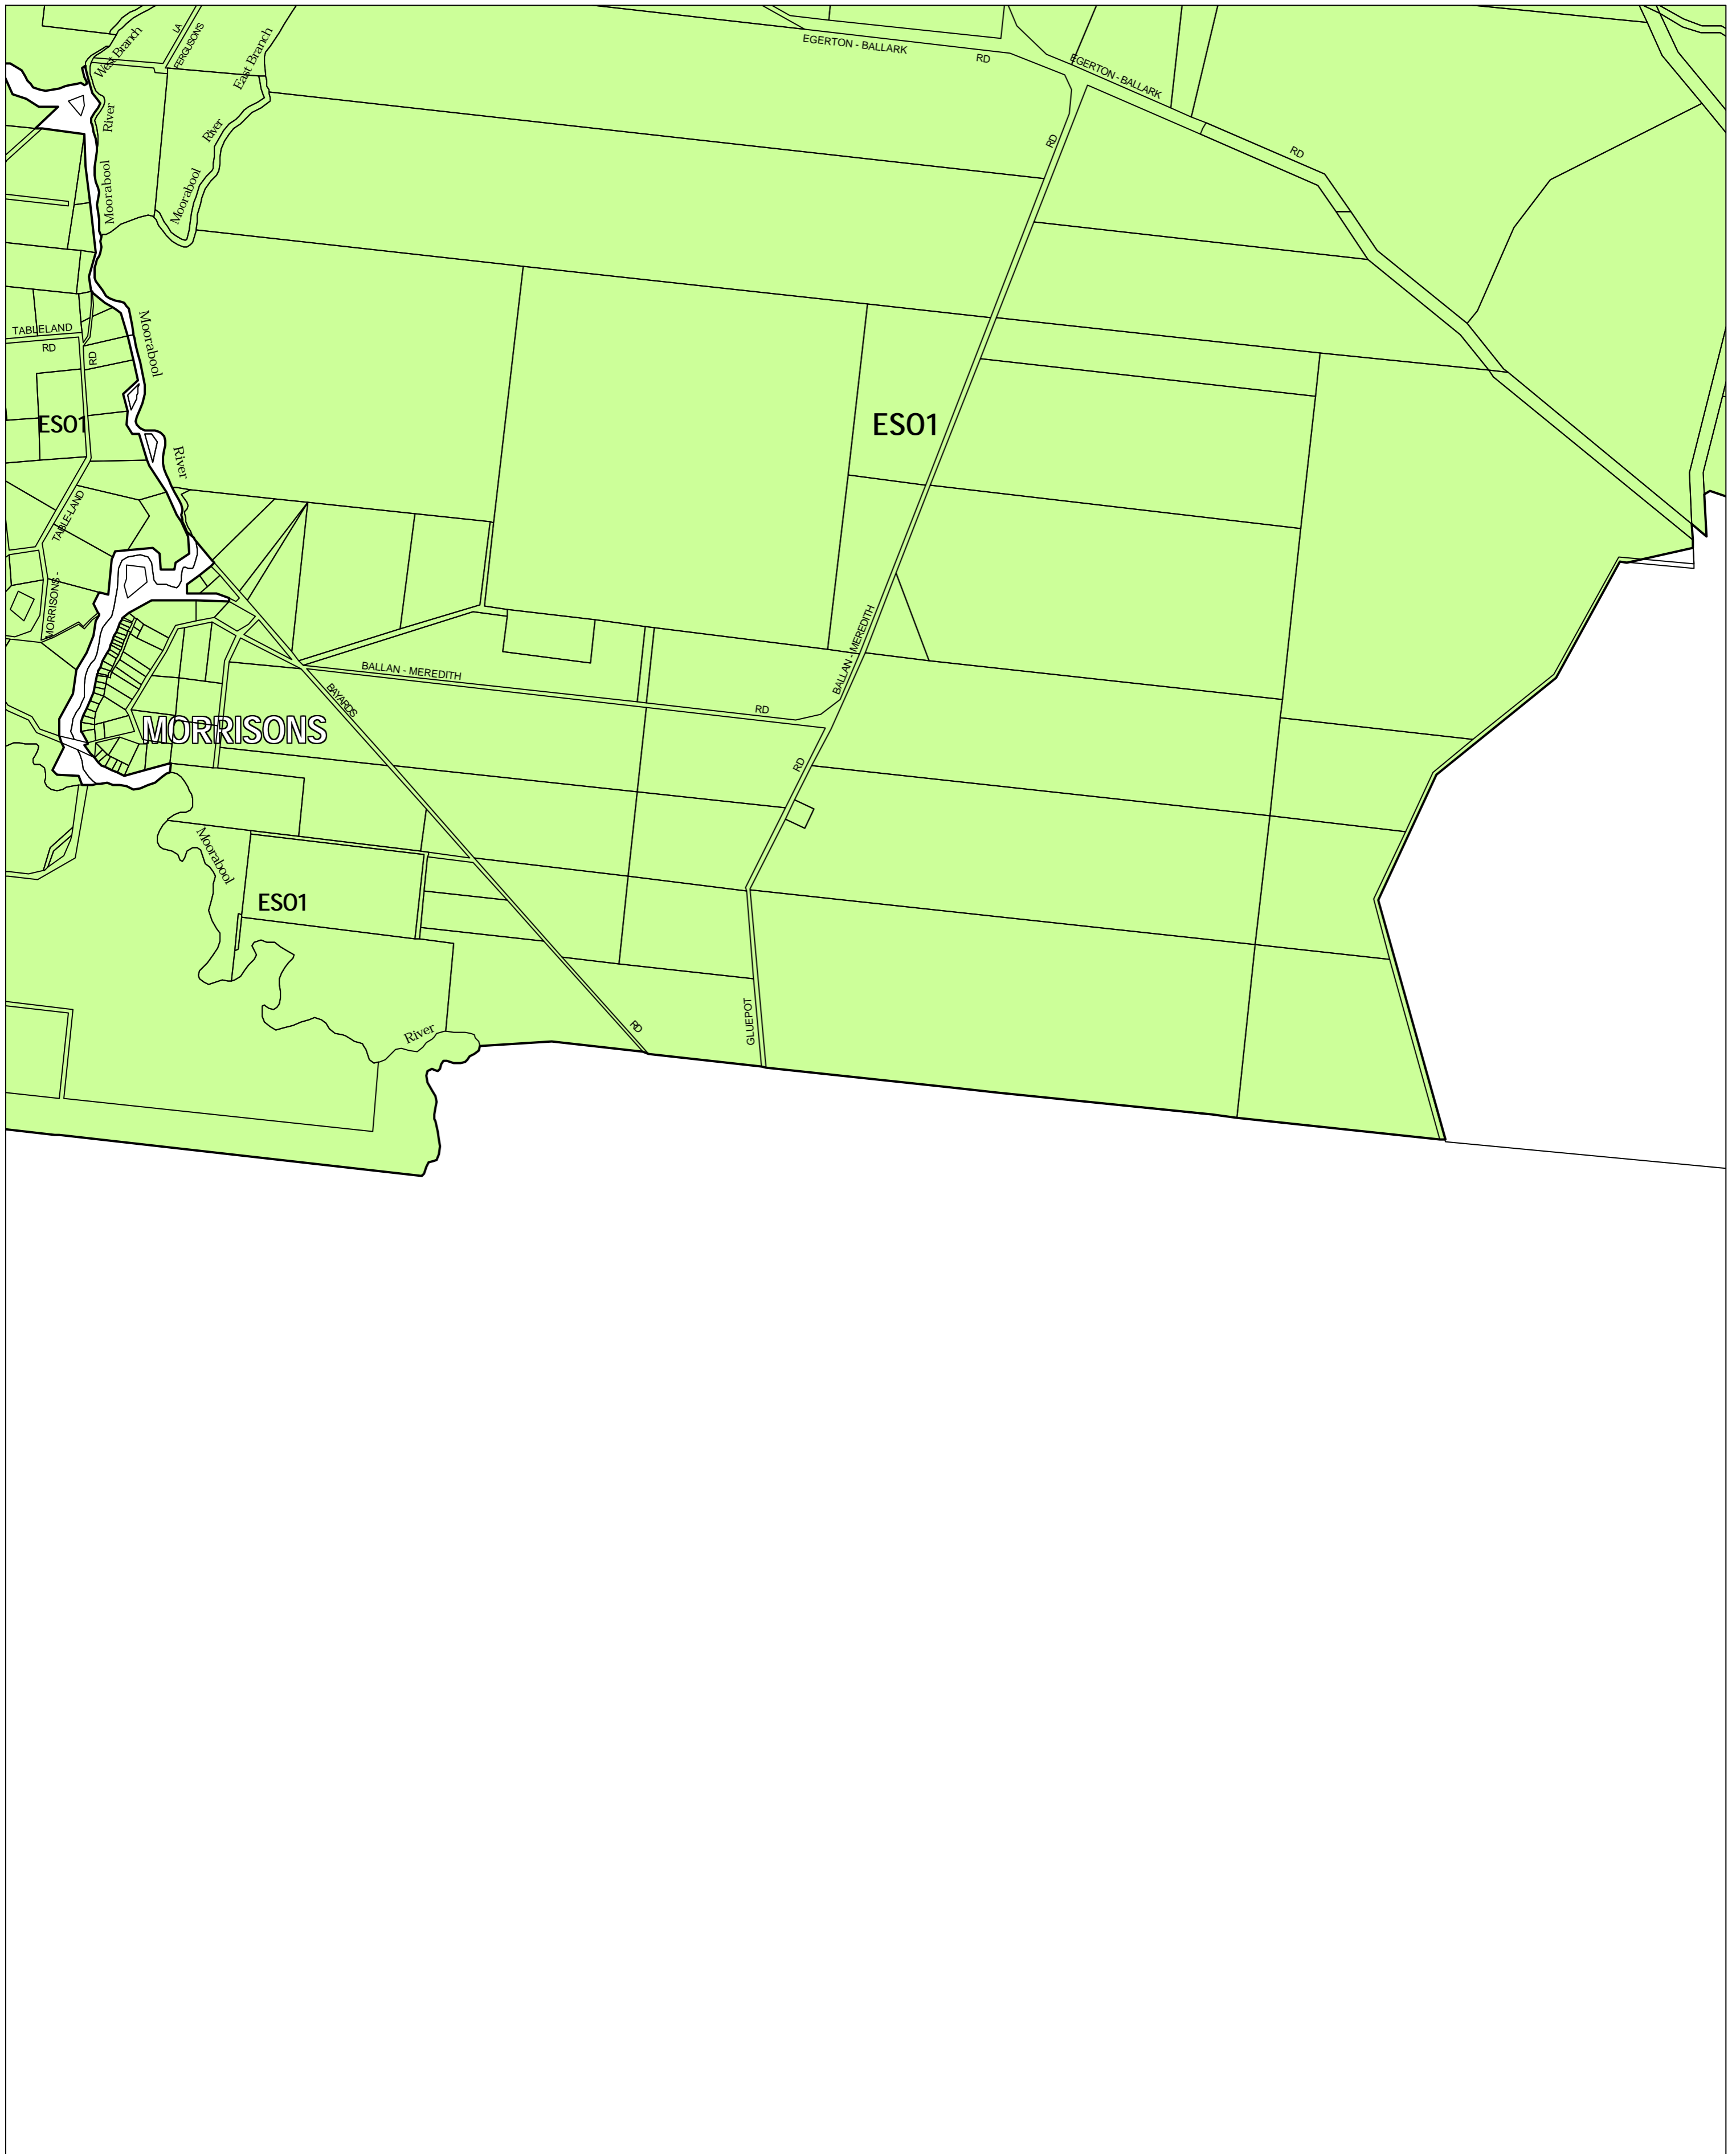

MOORABOOL PLANNING SCHEME - LOCAL PROVISION

Overlays

ES01 Environmental Significance Overlay - Schedule 1

AUSTRALIAN MAP GRID ZONE 55

Printed: 12/6/2007