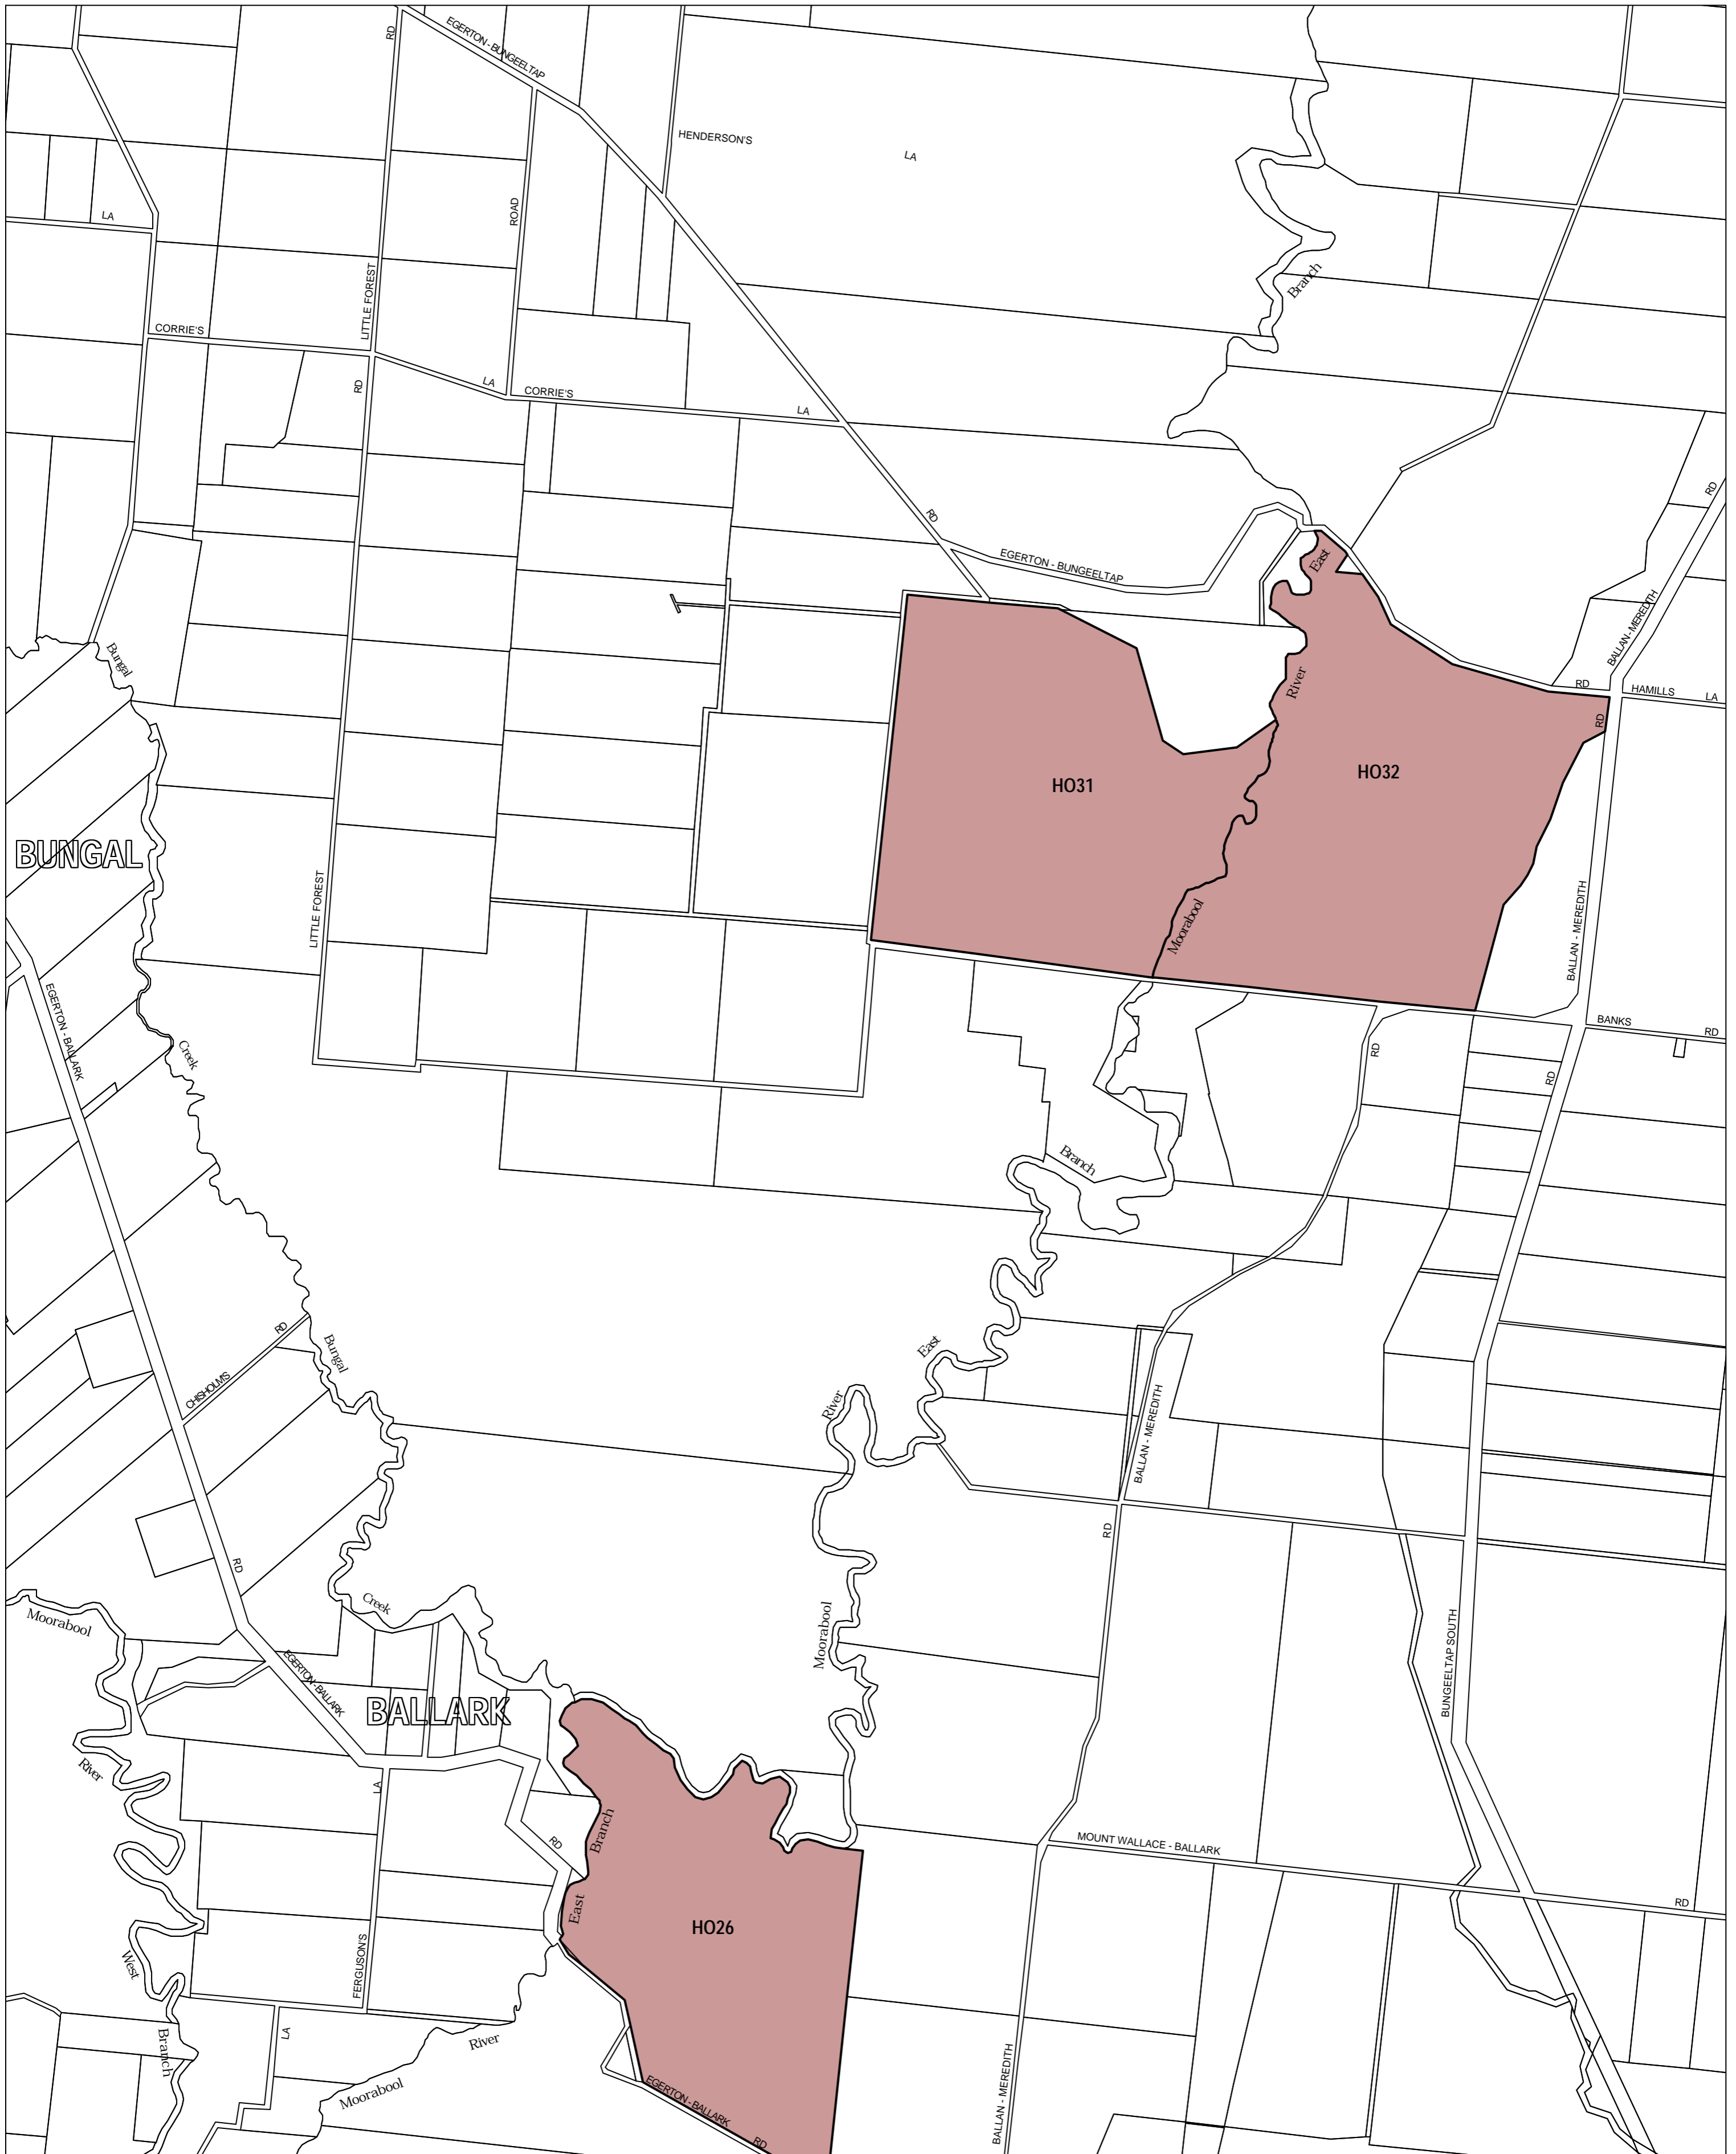

MOORABOOL PLANNING SCHEME - LOCAL PROVISION

Overlays

- Heritage Overlay

AUSTRALIAN MAP GRID ZONE 55

Printed: 12/6/2007