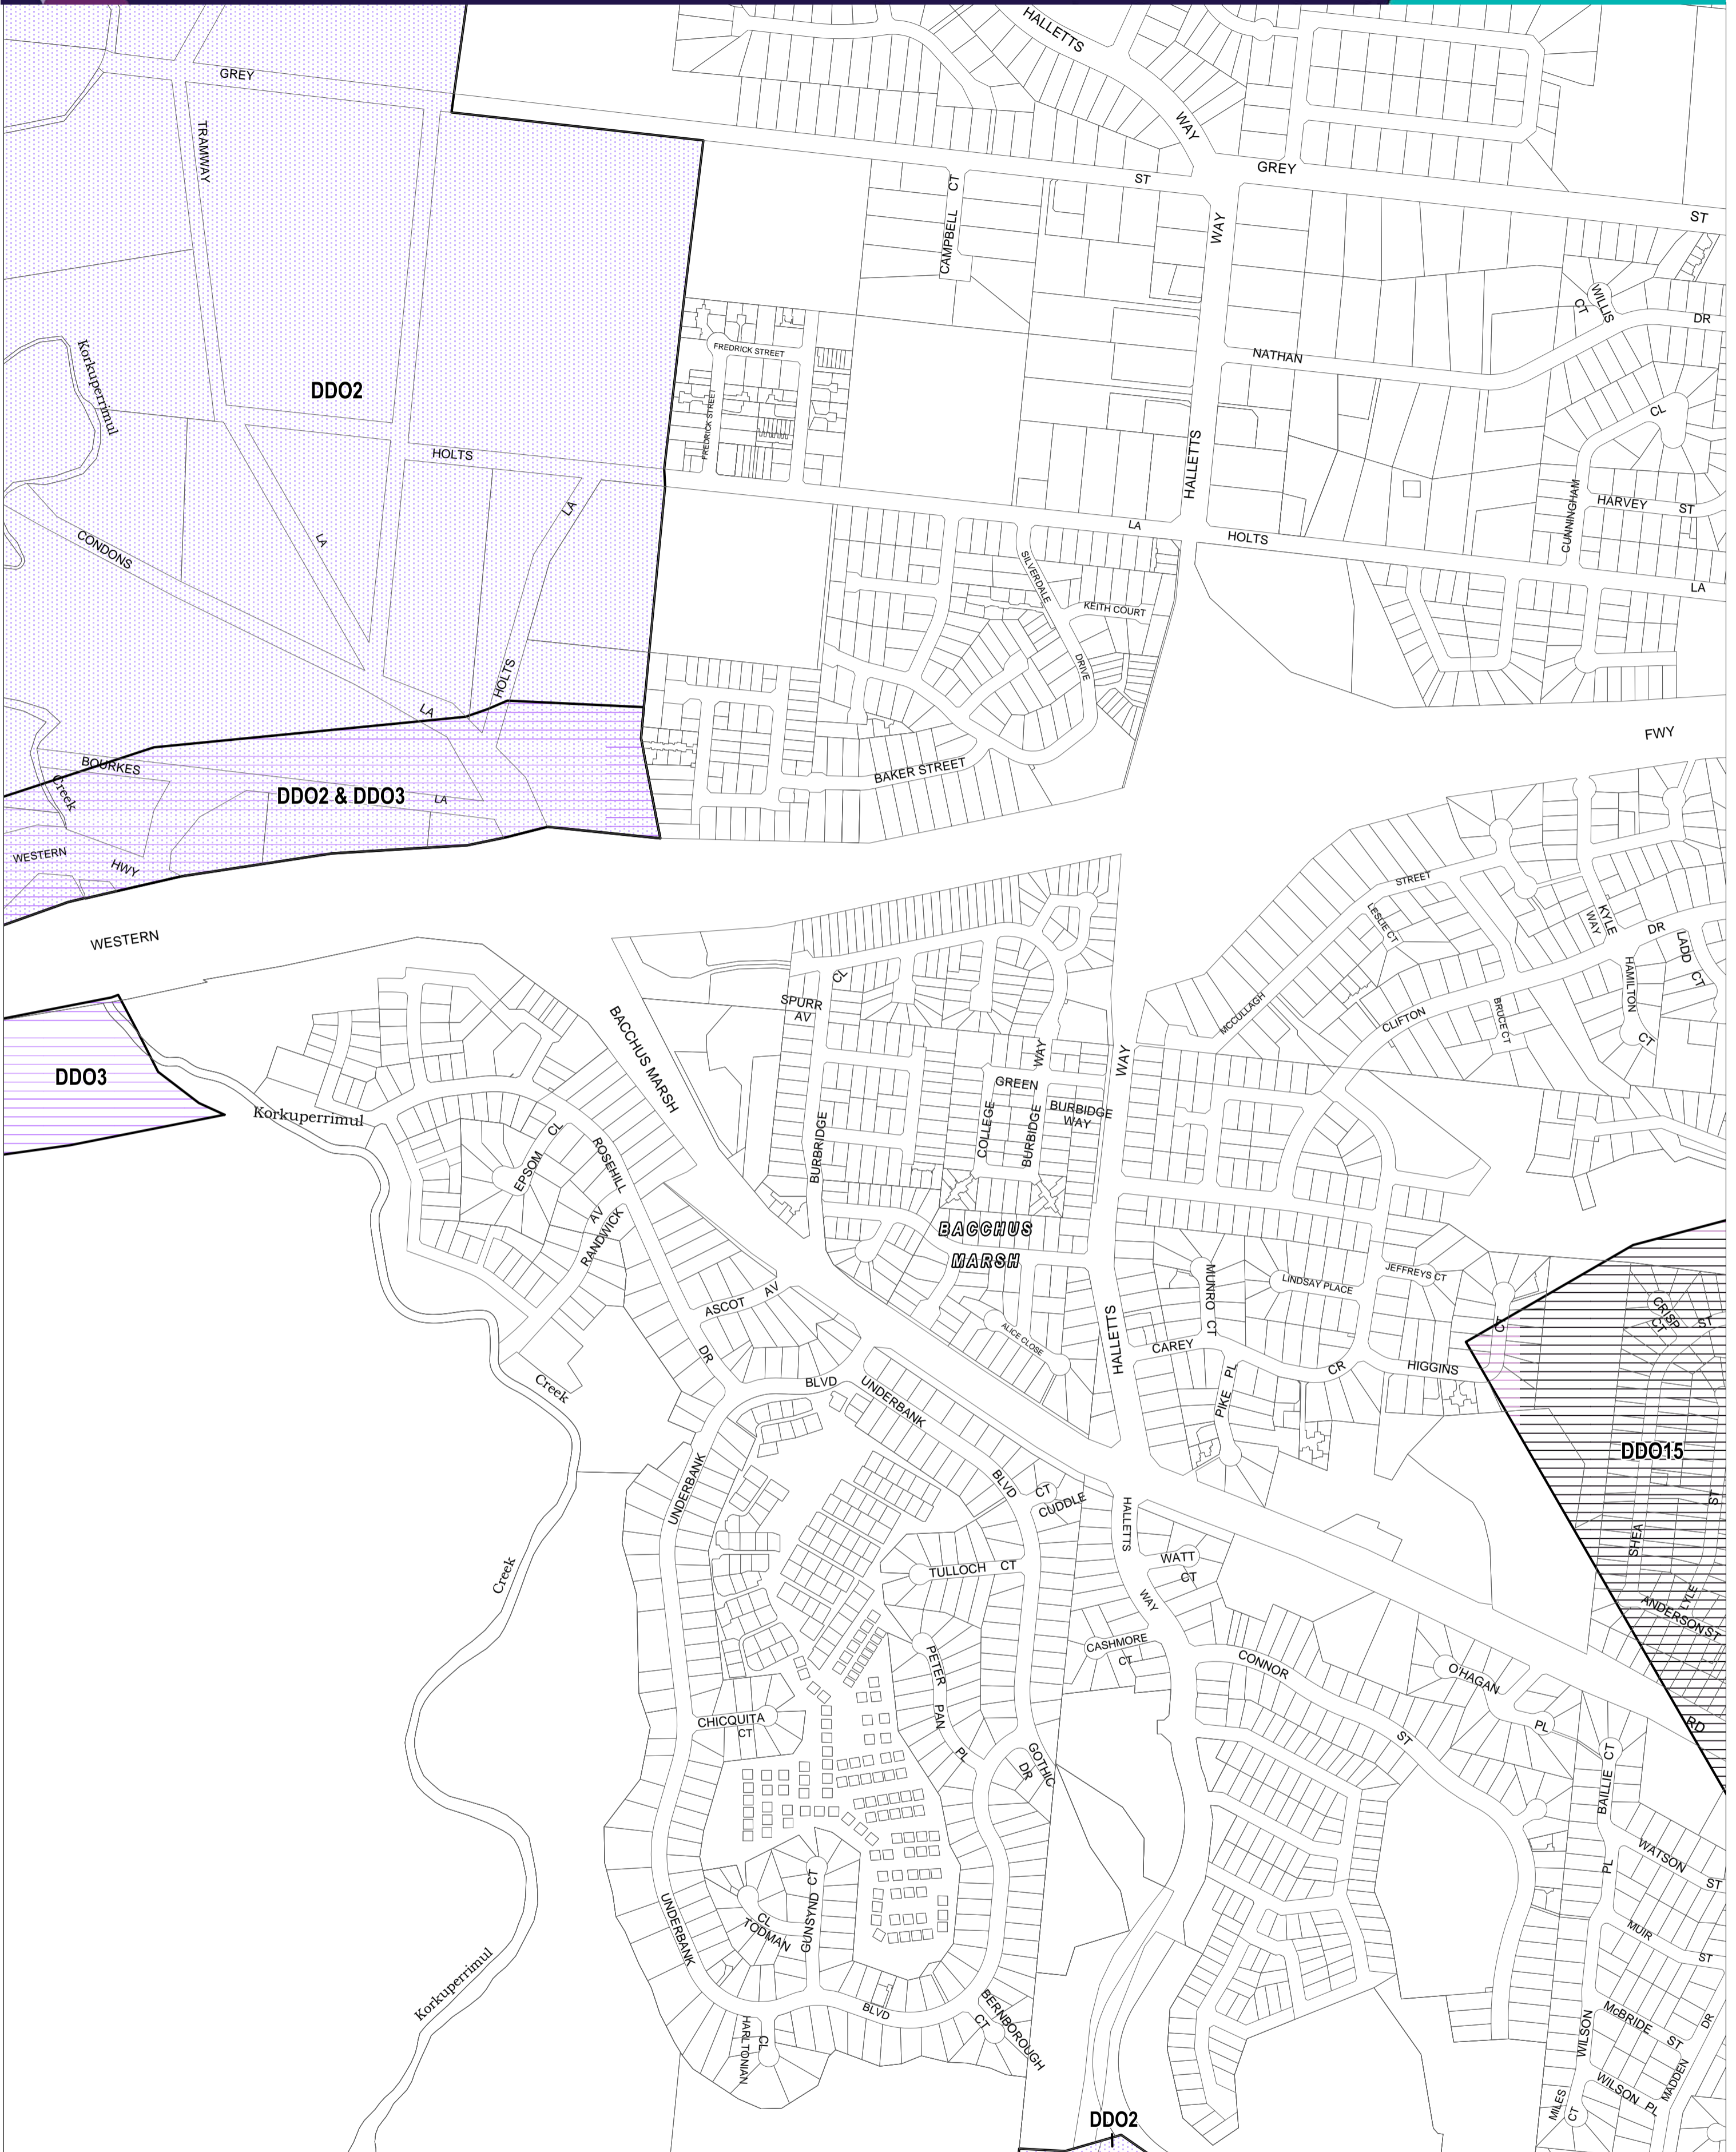

MOORABOOL PLANNING SCHEME - LOCAL PROVISION

1. **Overlays**
2. DDO15 Design and Development Overlay - Schedule 15
   - DDO2 Design and Development Overlay - Schedule 2
   - DDO3 Design and Development Overlay - Schedule 3

Municipal Boundary (If shown)

AUSTRALIAN MAP GRID ZONE 55

PREPARED BY: Planning Mapping Services

Printed: 17/11/2017

AMENDMENT GC49

Environment, Land, Water and Planning