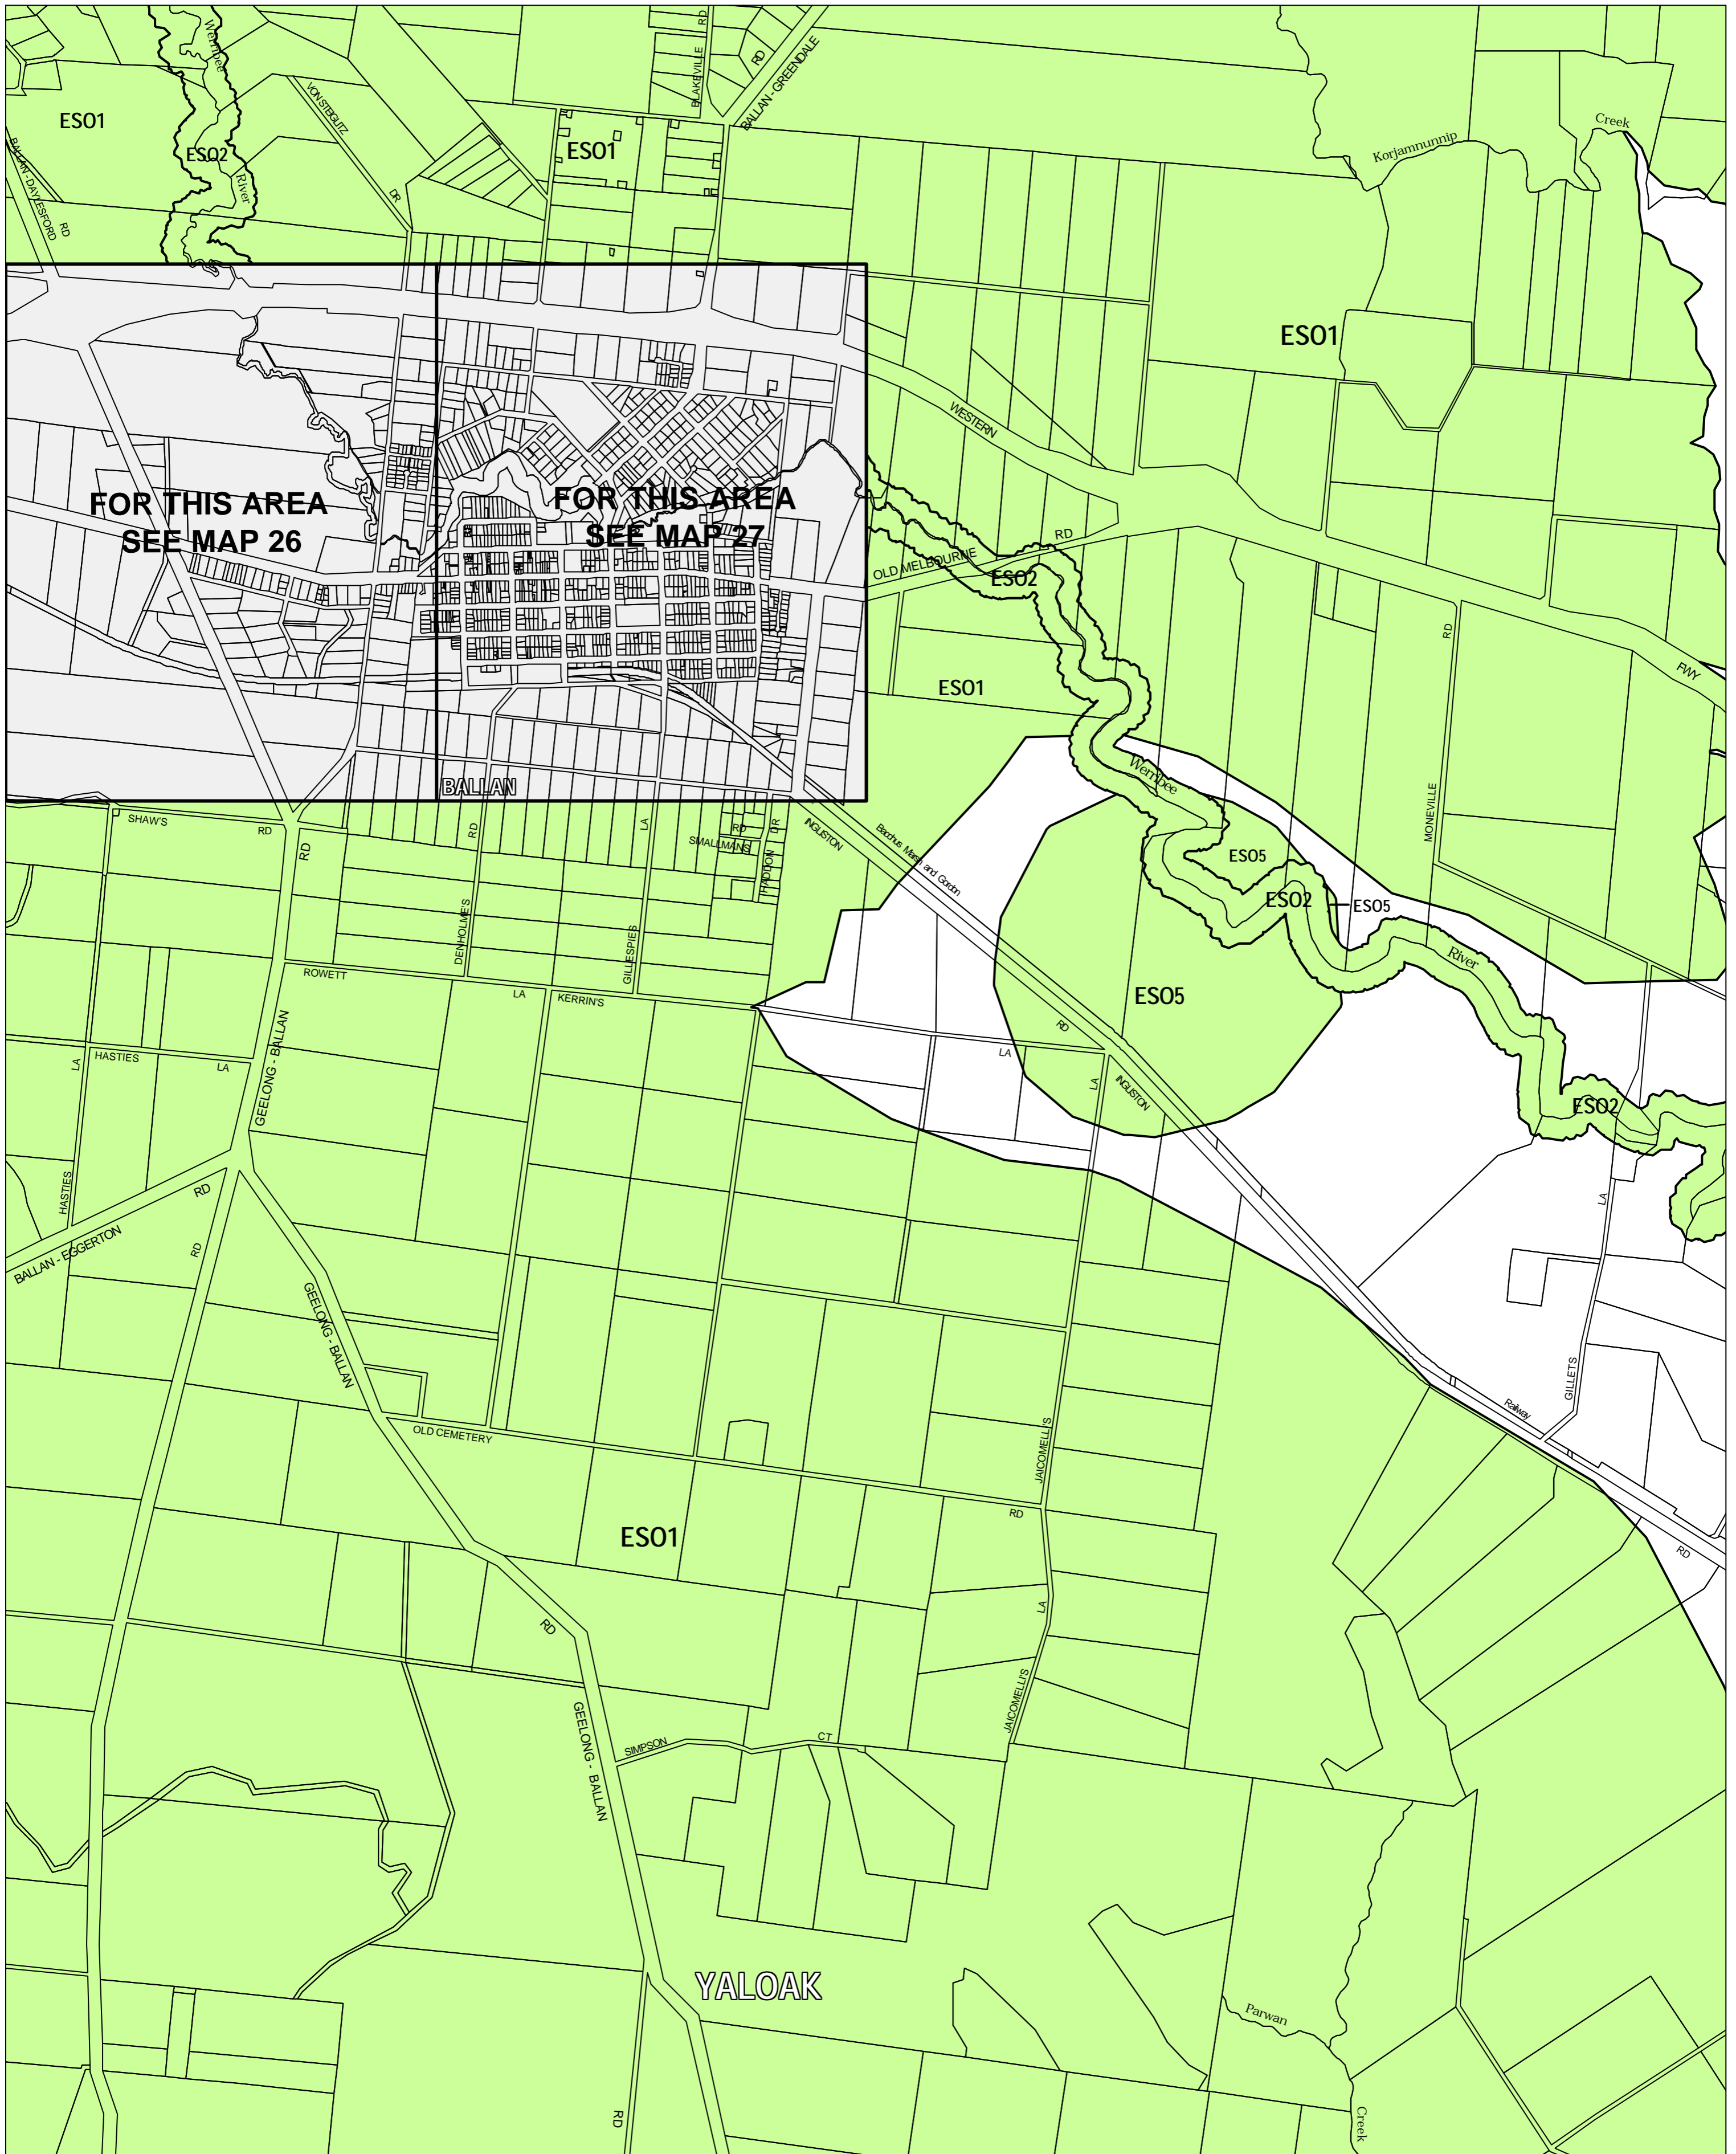

MOORABOOL PLANNING SCHEME - LOCAL PROVISION

Overlays	
ES01	Environmental Significance Overlay - Schedule 1
ES02	Environmental Significance Overlay - Schedule 2
ES05	Environmental Significance Overlay - Schedule 5

AUSTRALIAN MAP GRID ZONE 55

Printed: 12/6/2007