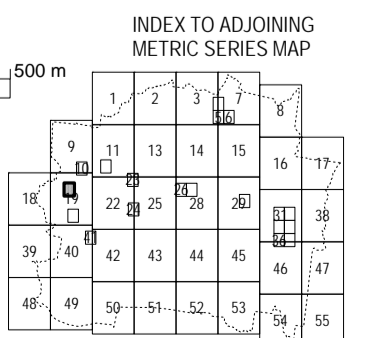

Printed: 3/2/2012

AMENDMENT C39