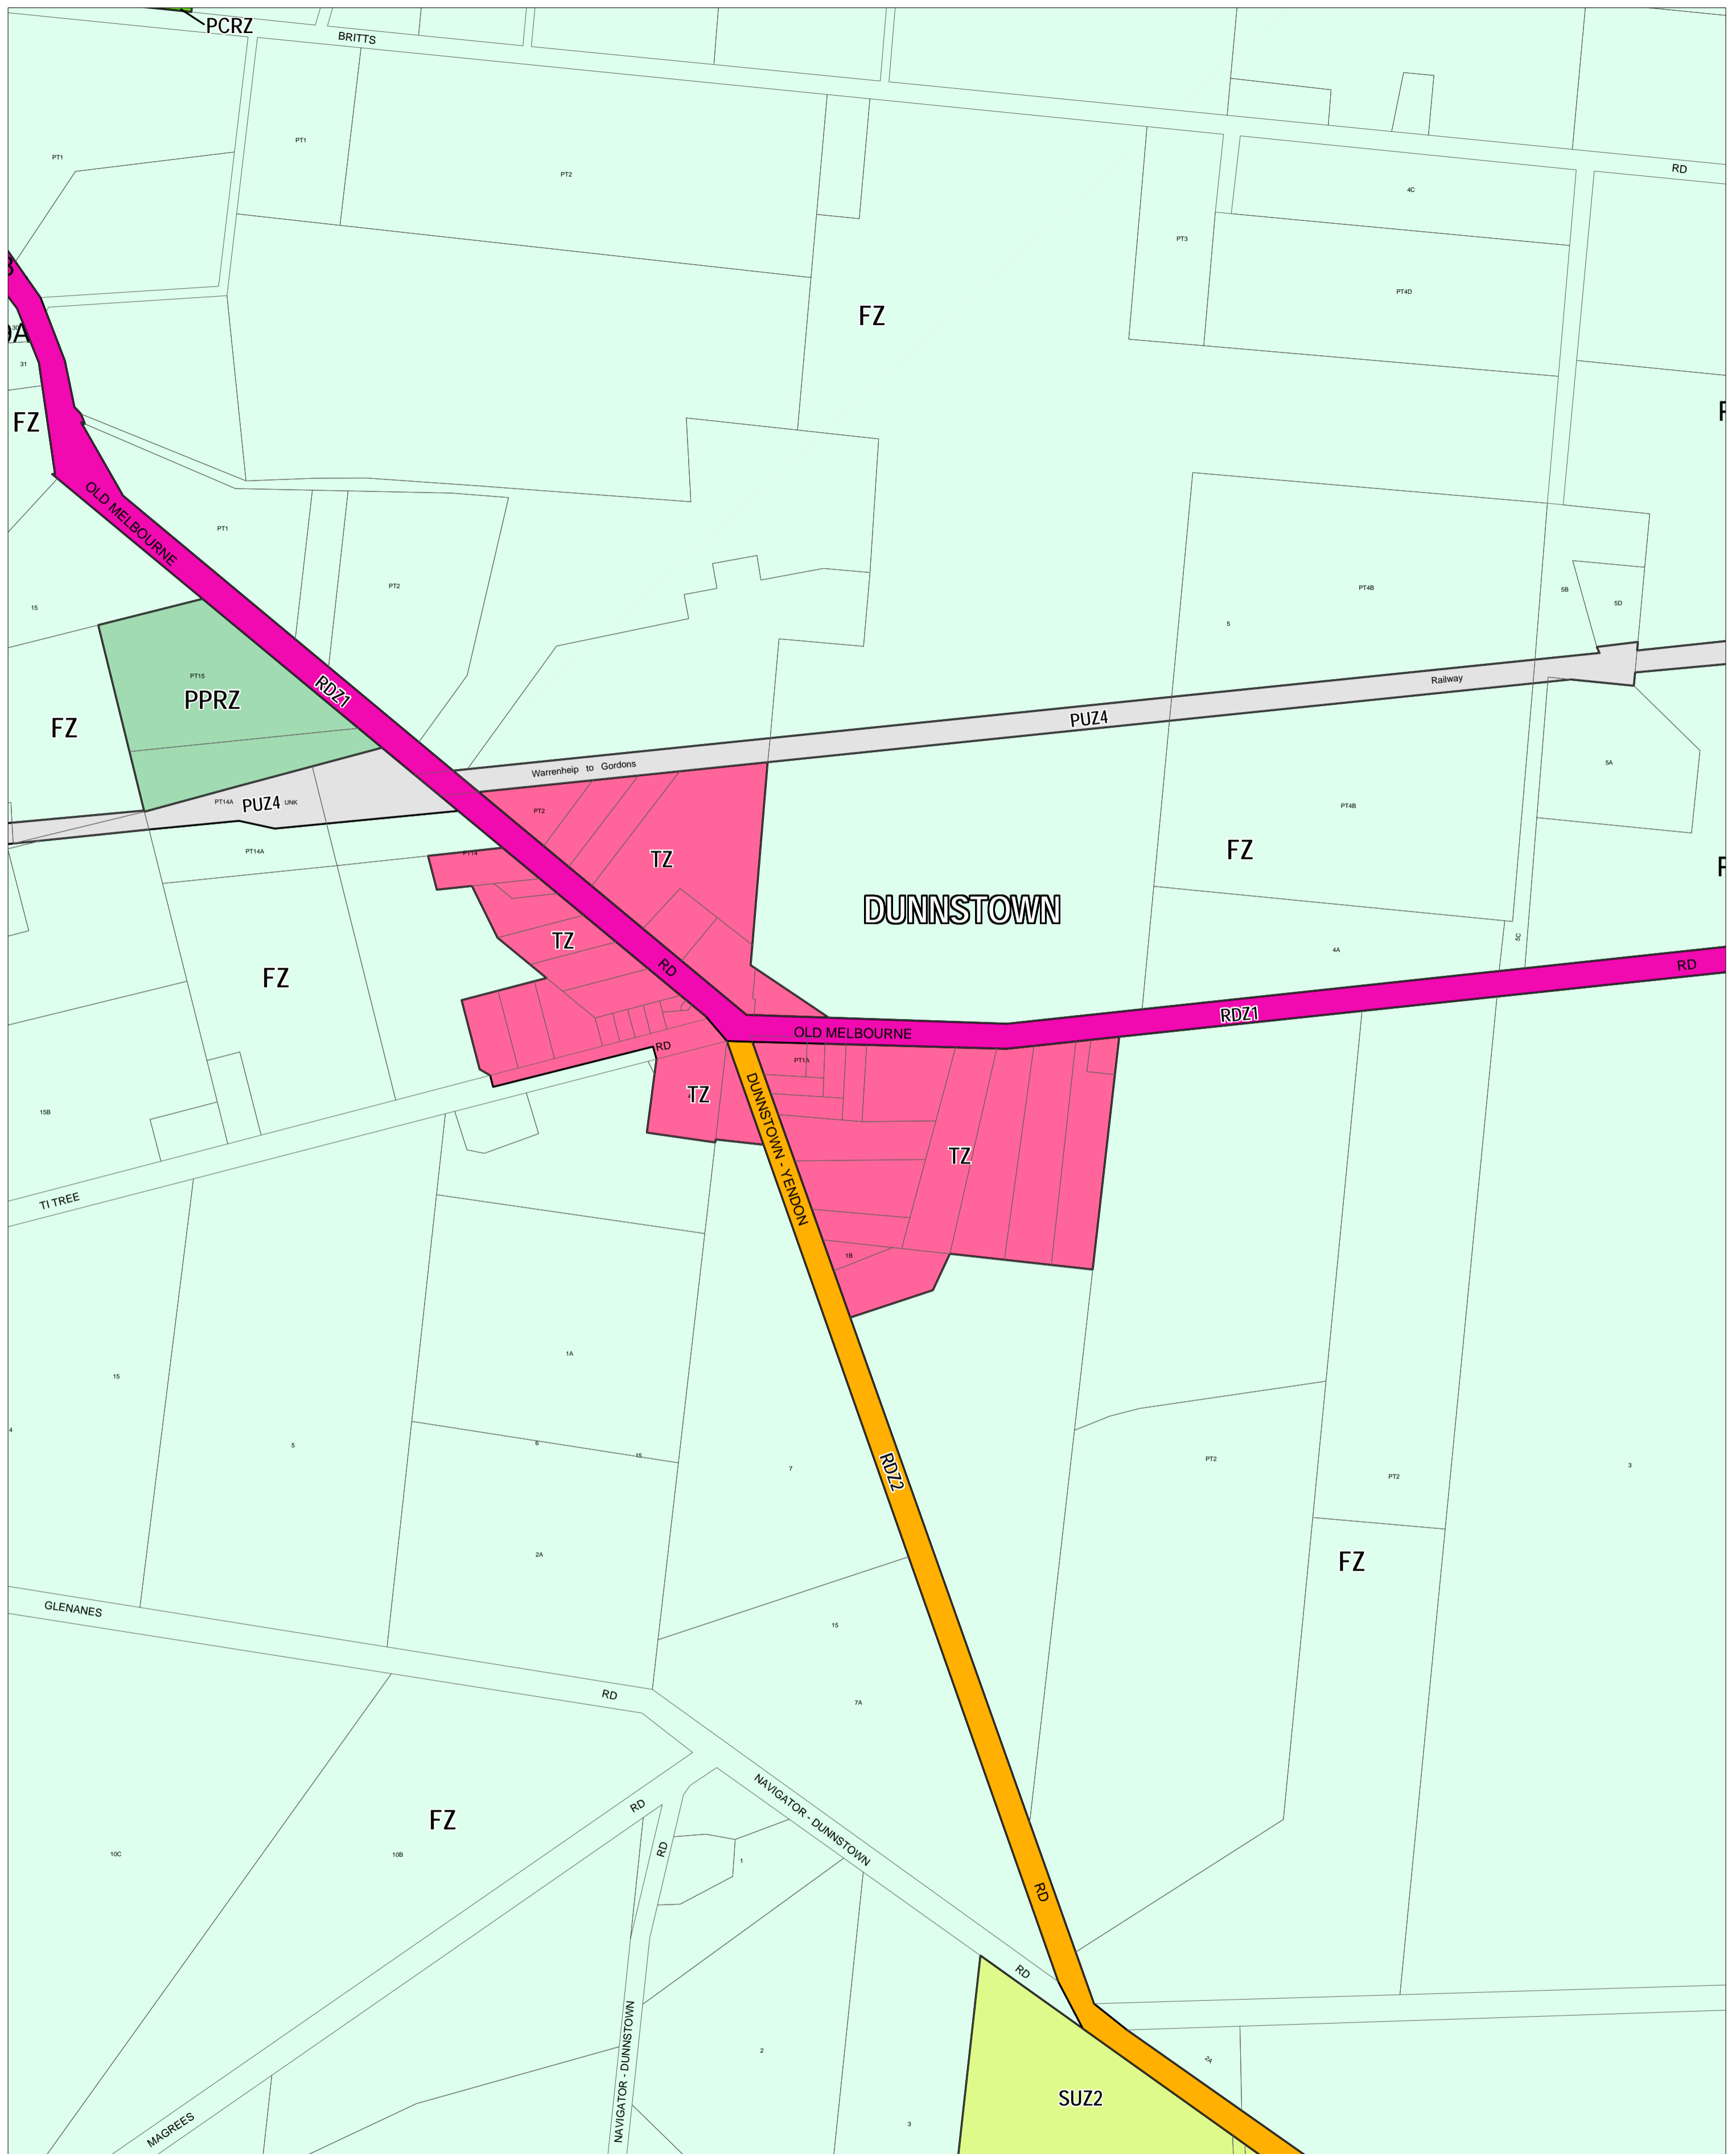

MOORABOOL PLANNING SCHEME - LOCAL PROVISION

Public Land		Special Purpose	
	Public Conservation And Resource Zone		Special Use Zone - Schedule 2
	Public Park And Recreation Zone		
	Public Use Zone - Transport		
	Road Zone - Category 1		
	Road Zone - Category 2		
Residential			
	Township Zone		
Rural			
	Farming Zone		

Printed: 3/2/2012

AMENDMENT C39