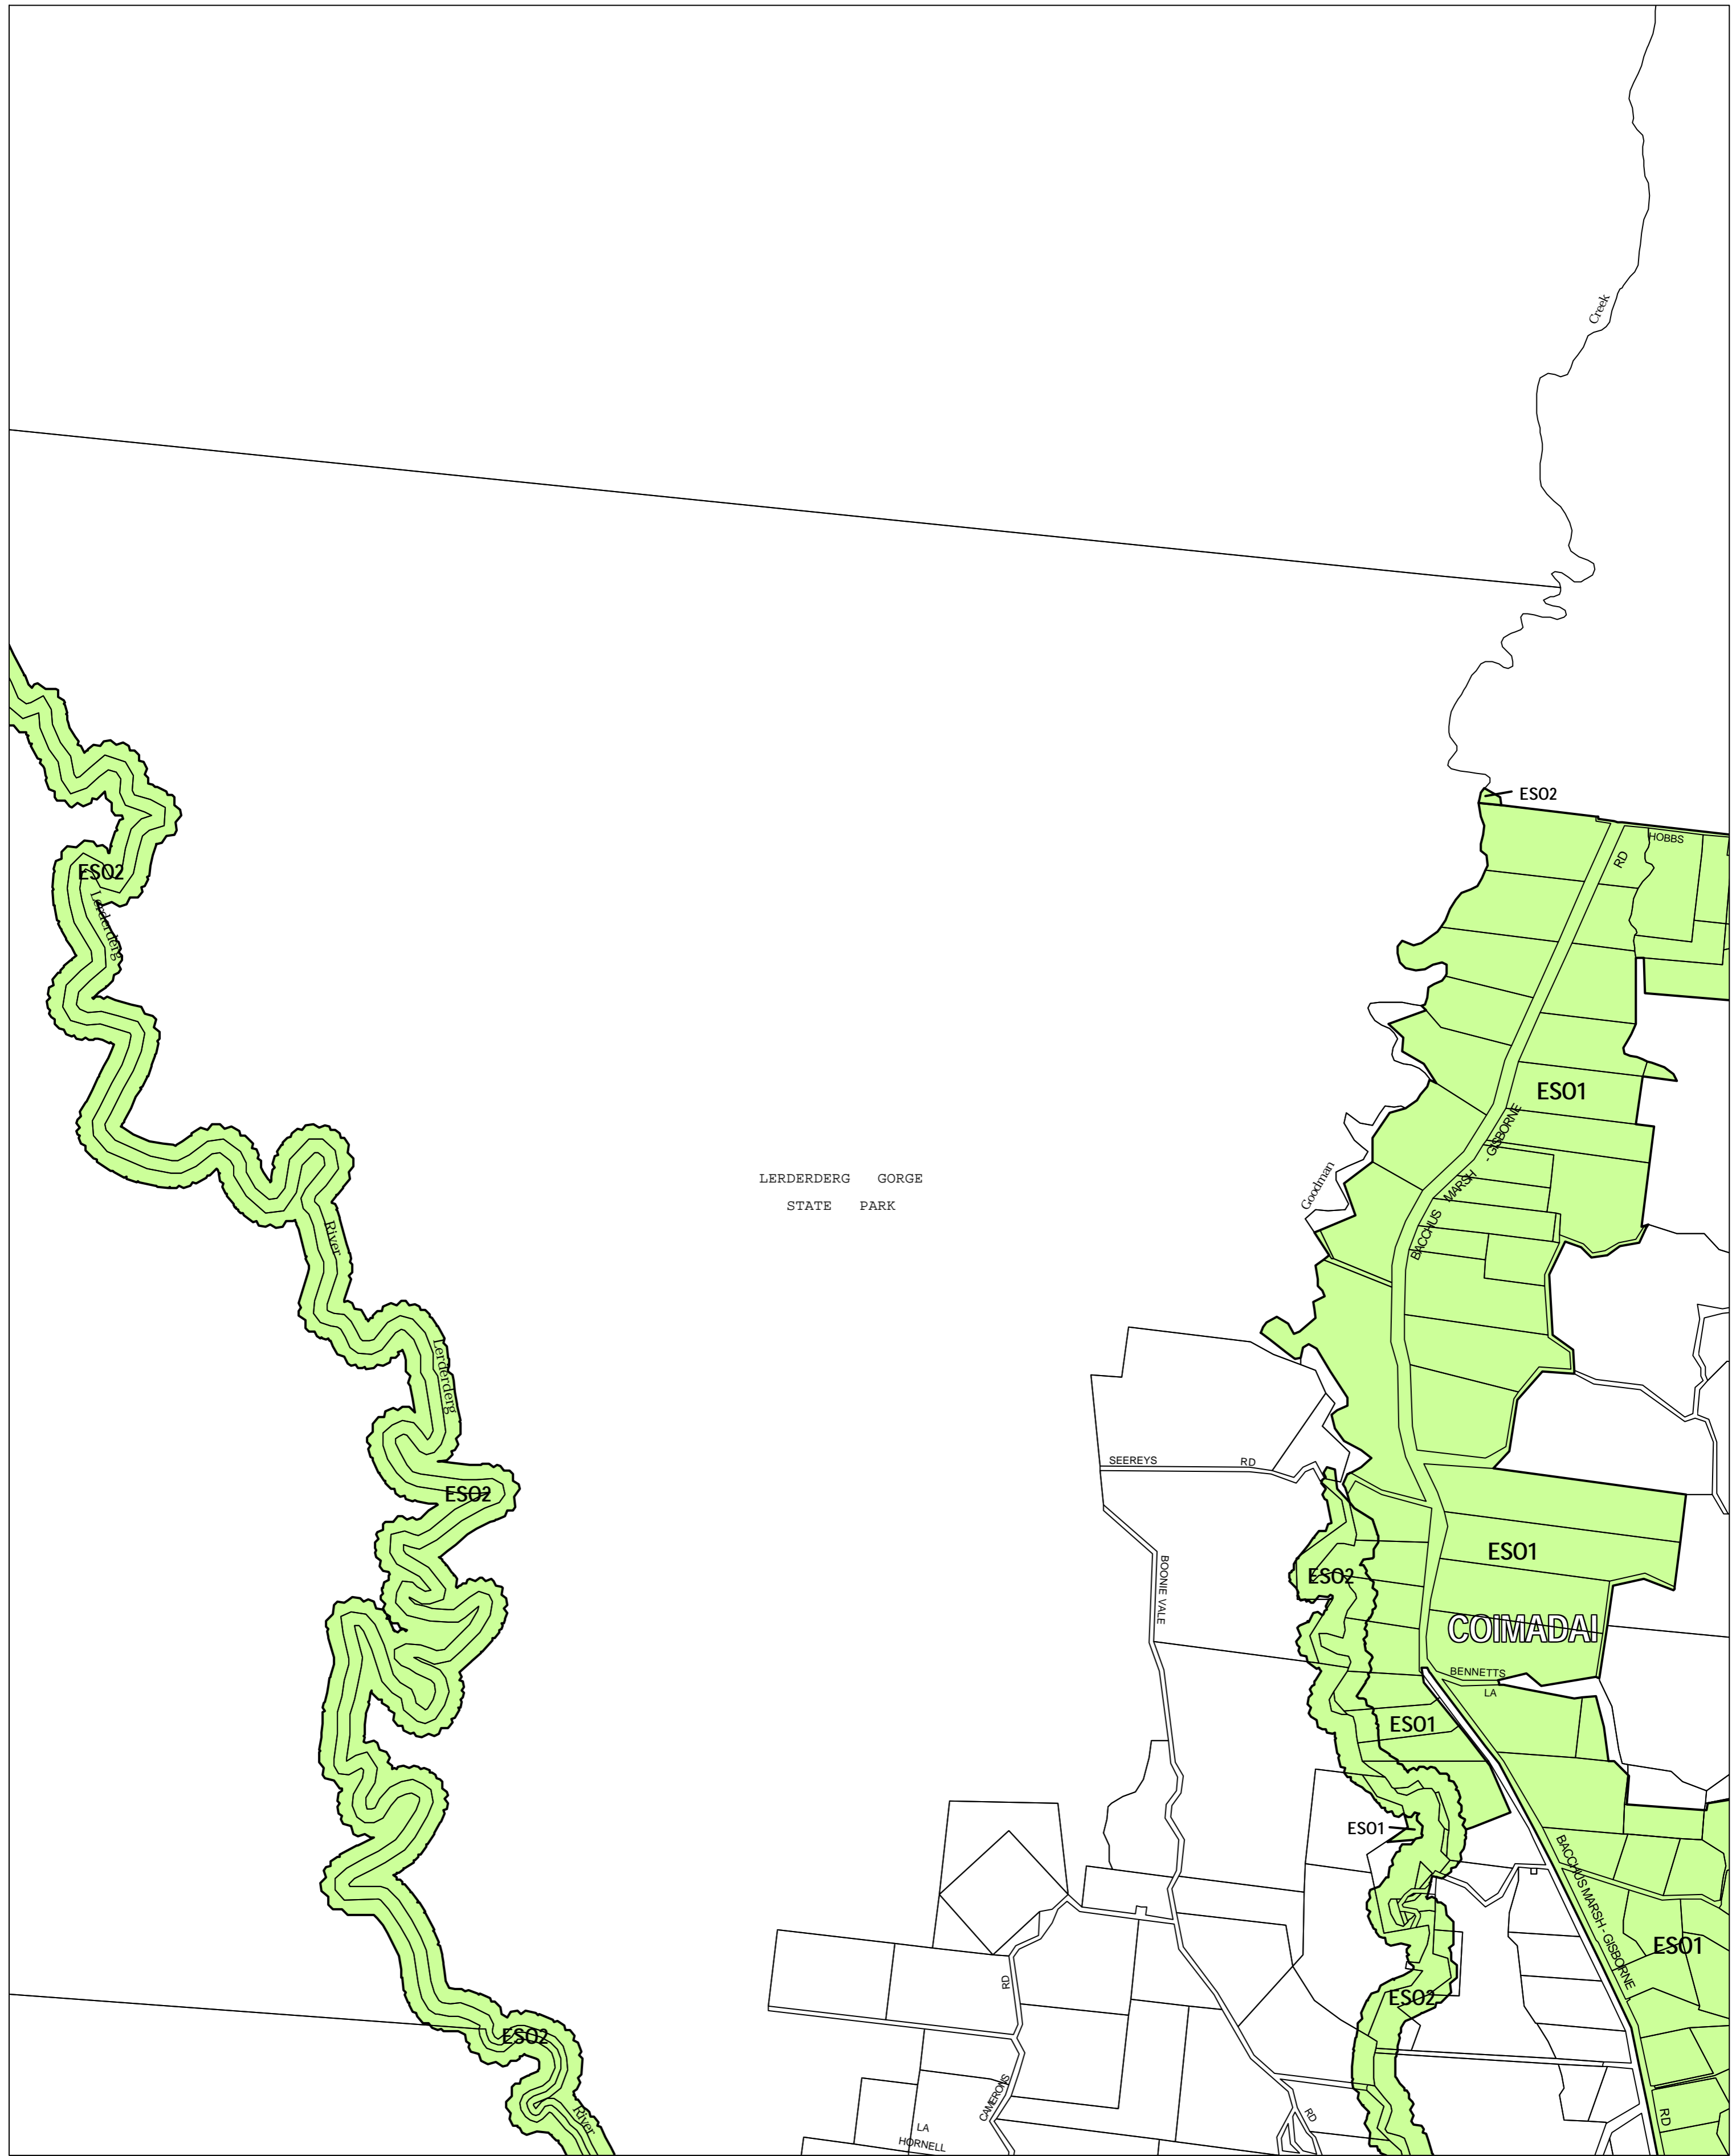

MOORABOOL PLANNING SCHEME - LOCAL PROVISION

Overlays	
ESO1	Environmental Significance Overlay - Schedule 1
ESO2	Environmental Significance Overlay - Schedule 2

AUSTRALIAN MAP GRID ZONE 55

Printed: 8/6/2007