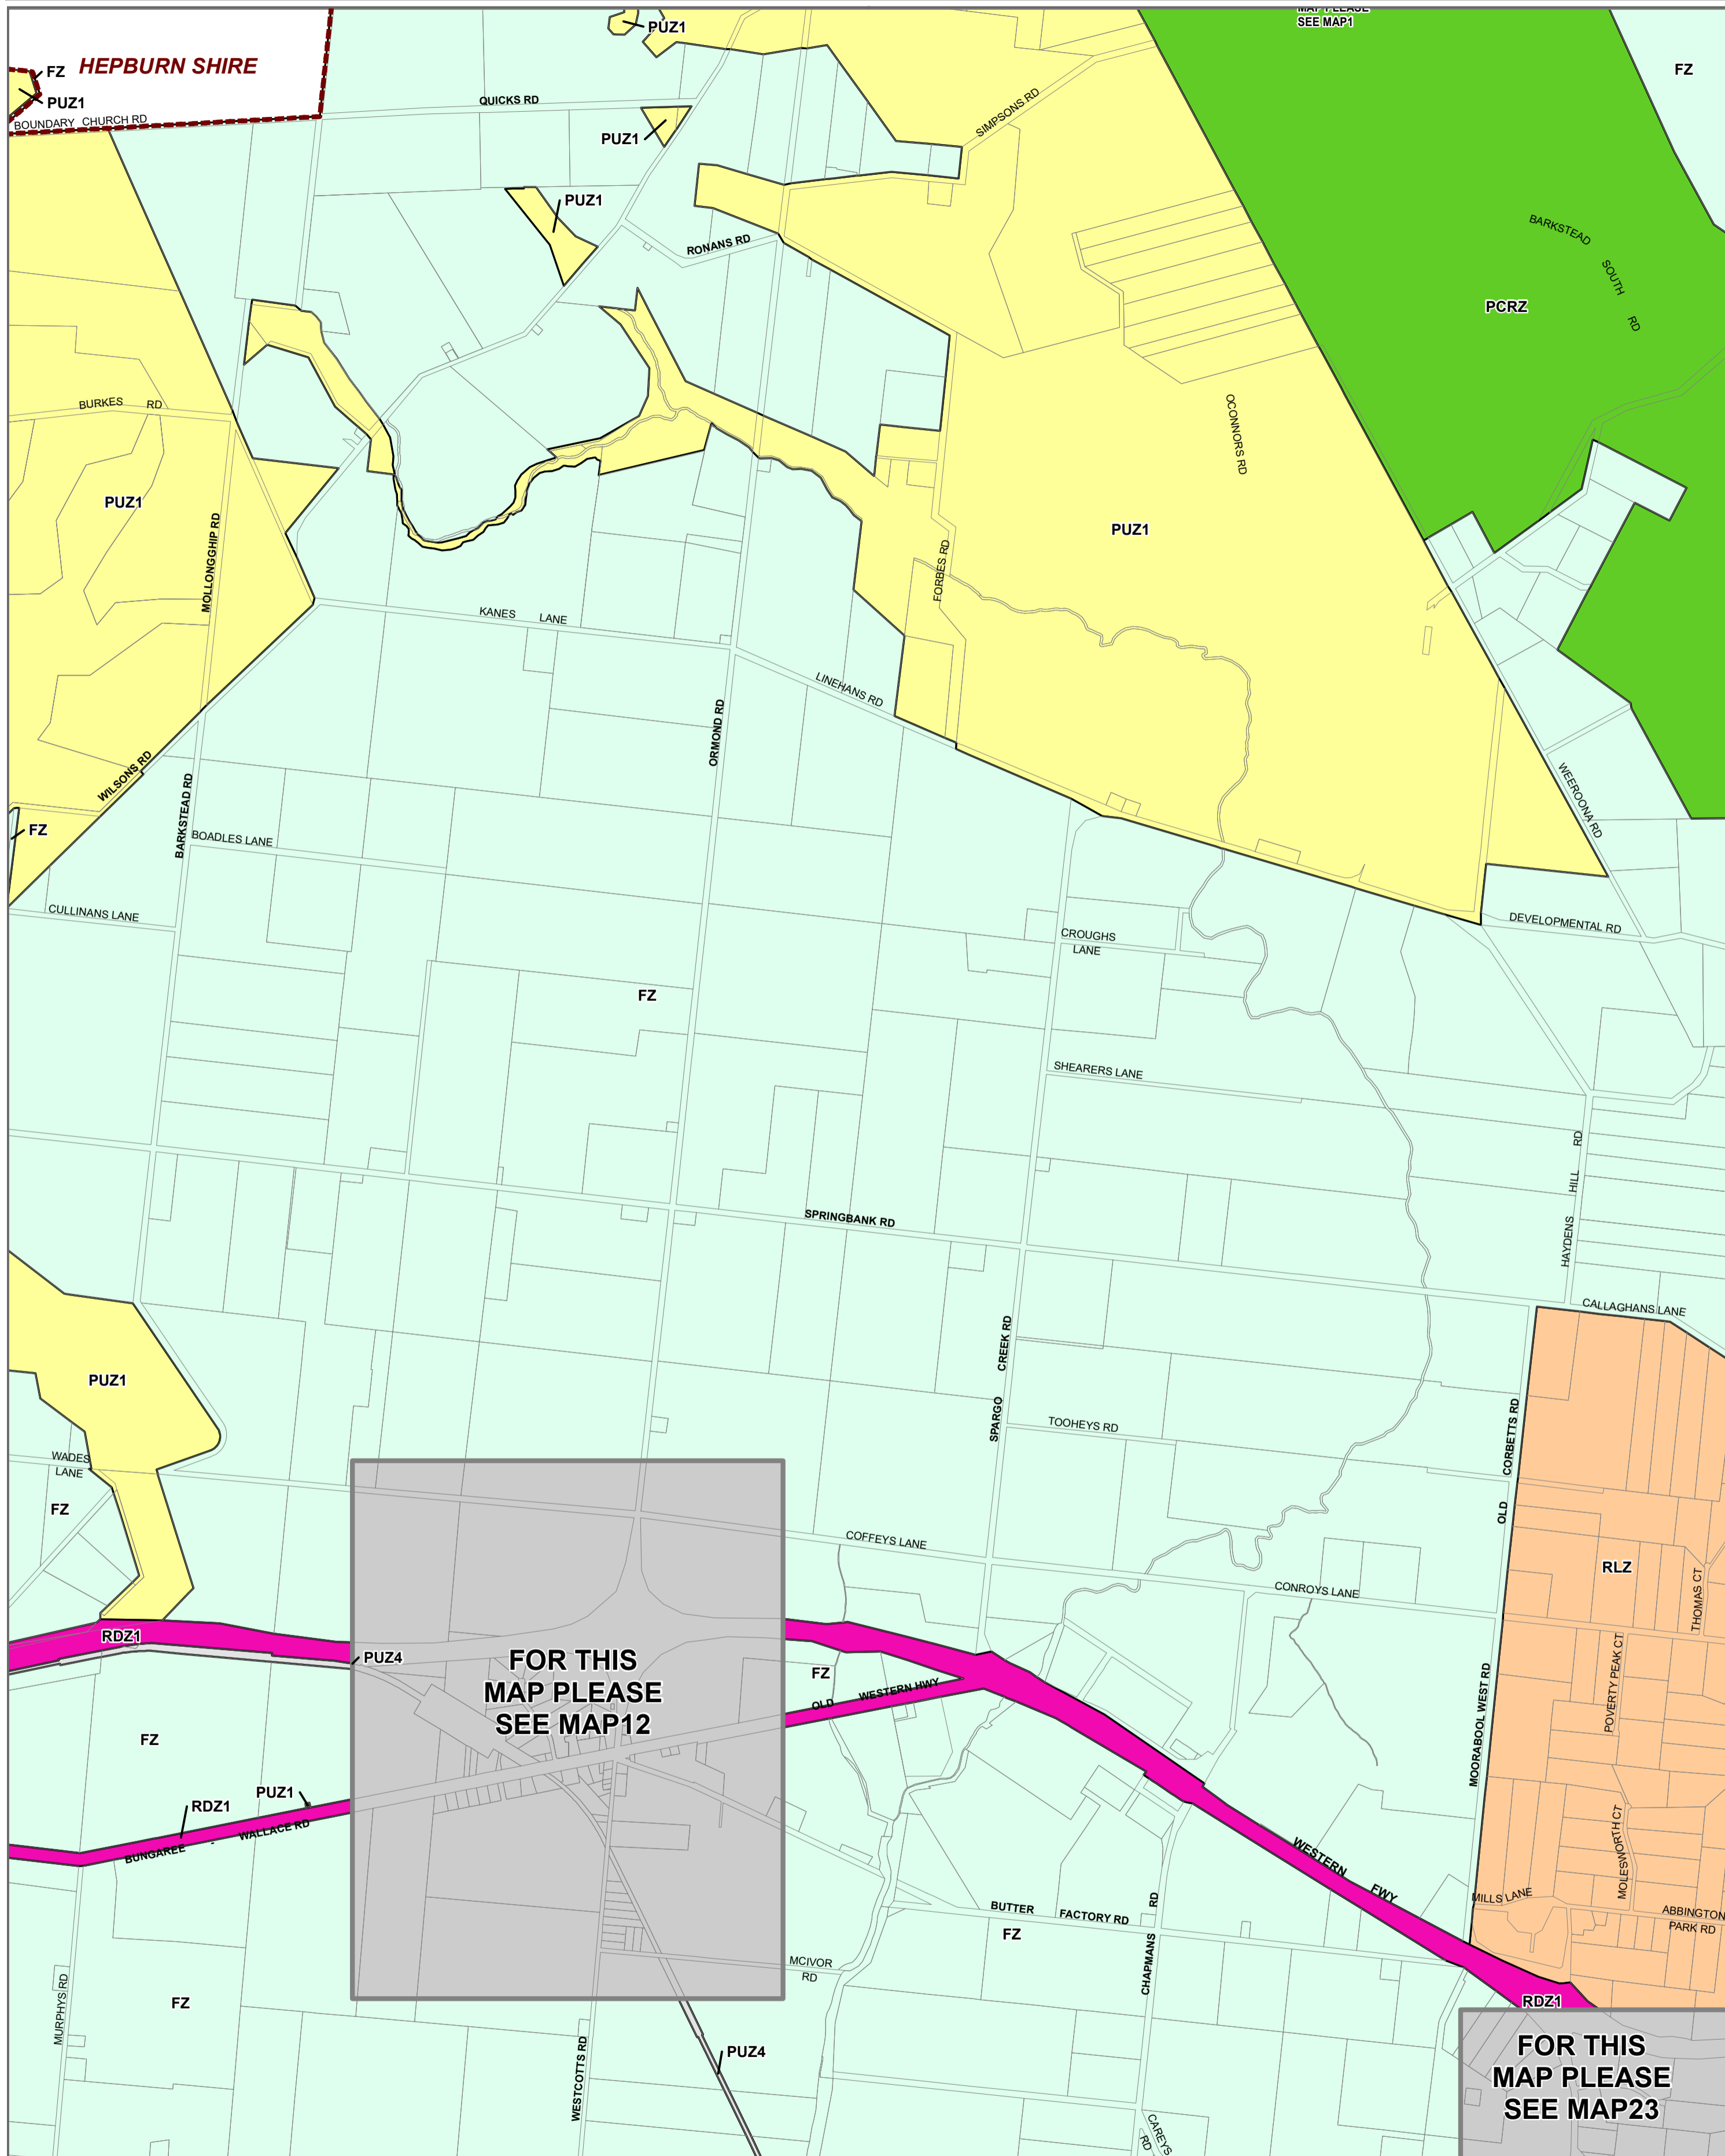

MOORABOOL PLANNING SCHEME - LOCAL PROVISION

LEGEND

FZ - Farming Zone	PUZ4 - Public Use Zone - Transport
PCRZ - Public Conservation and Resource Zone	RDZ1 - Road Zone - Category 1
PUZ1 - Public Use Zone - Service and Utility	RLZ - Rural Living Zone

© The State of Victoria Department of Environment, Land, Water and Planning 2020

Australian Map Grid Zone 55

Planning Group
AMENDMENT C86moor
 Printed: 10/06/2020

Environment,
 Land, Water
 and Planning

INDEX TO ADJOINING SCHEME MAPS