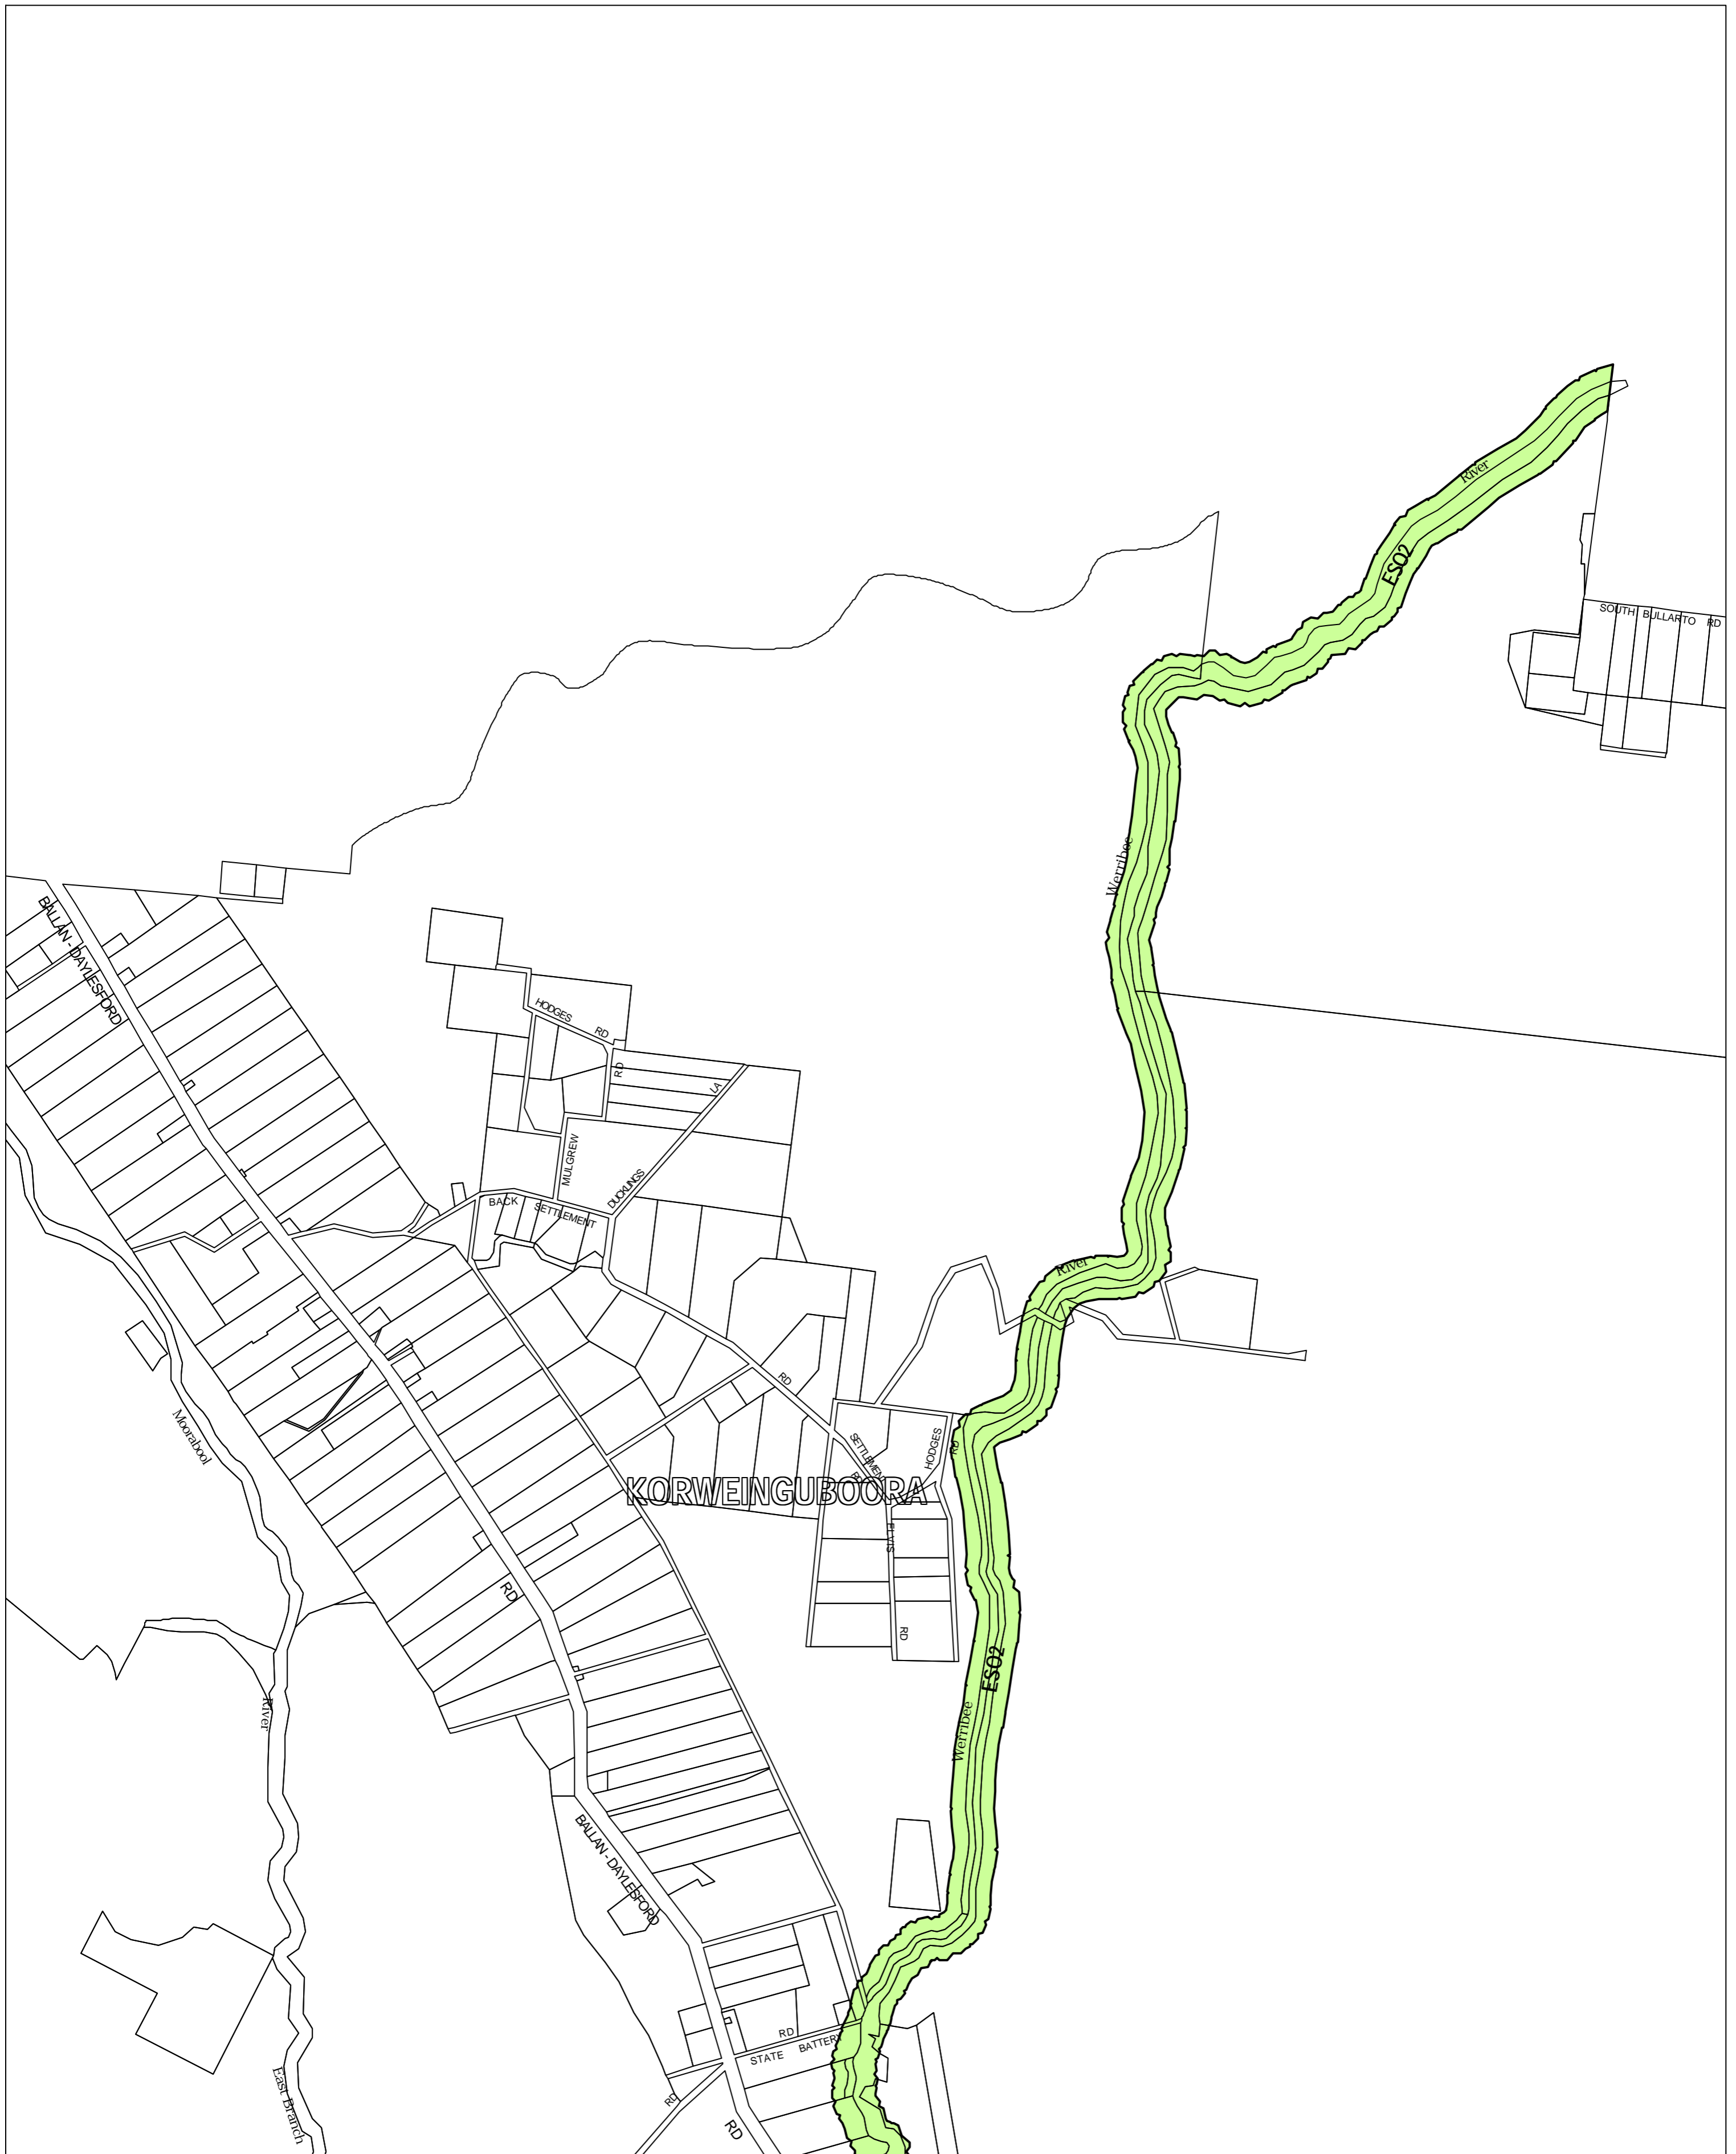

MOORABOOL PLANNING SCHEME - LOCAL PROVISION

Overlays

ES02 Environmental Significance Overlay - Schedule 2

AUSTRALIAN MAP GRID ZONE 55

Printed: 8/6/2007