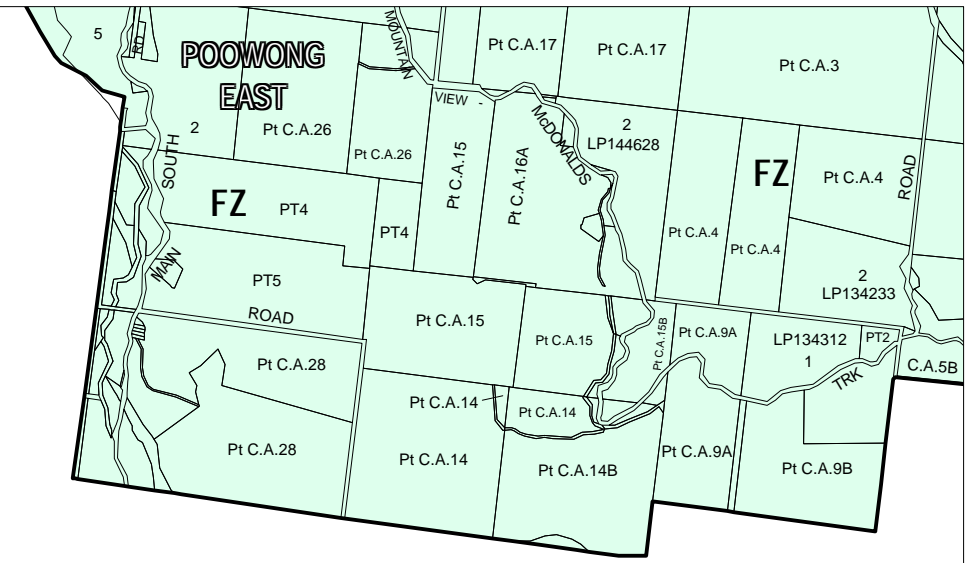

BAW BAW PLANNING SCHEME - LOCAL PROVISION

Rural
FZ Farming Zone

AUSTRALIAN MAP GRID ZONE 55

THIS MAP INCORPORATES
APPROVED ZONES
AS AT: 15/03/06
AMENDMENT C35

INDEX TO ADJOINING
METRIC SERIES MAP

Printed: 9/5/2006