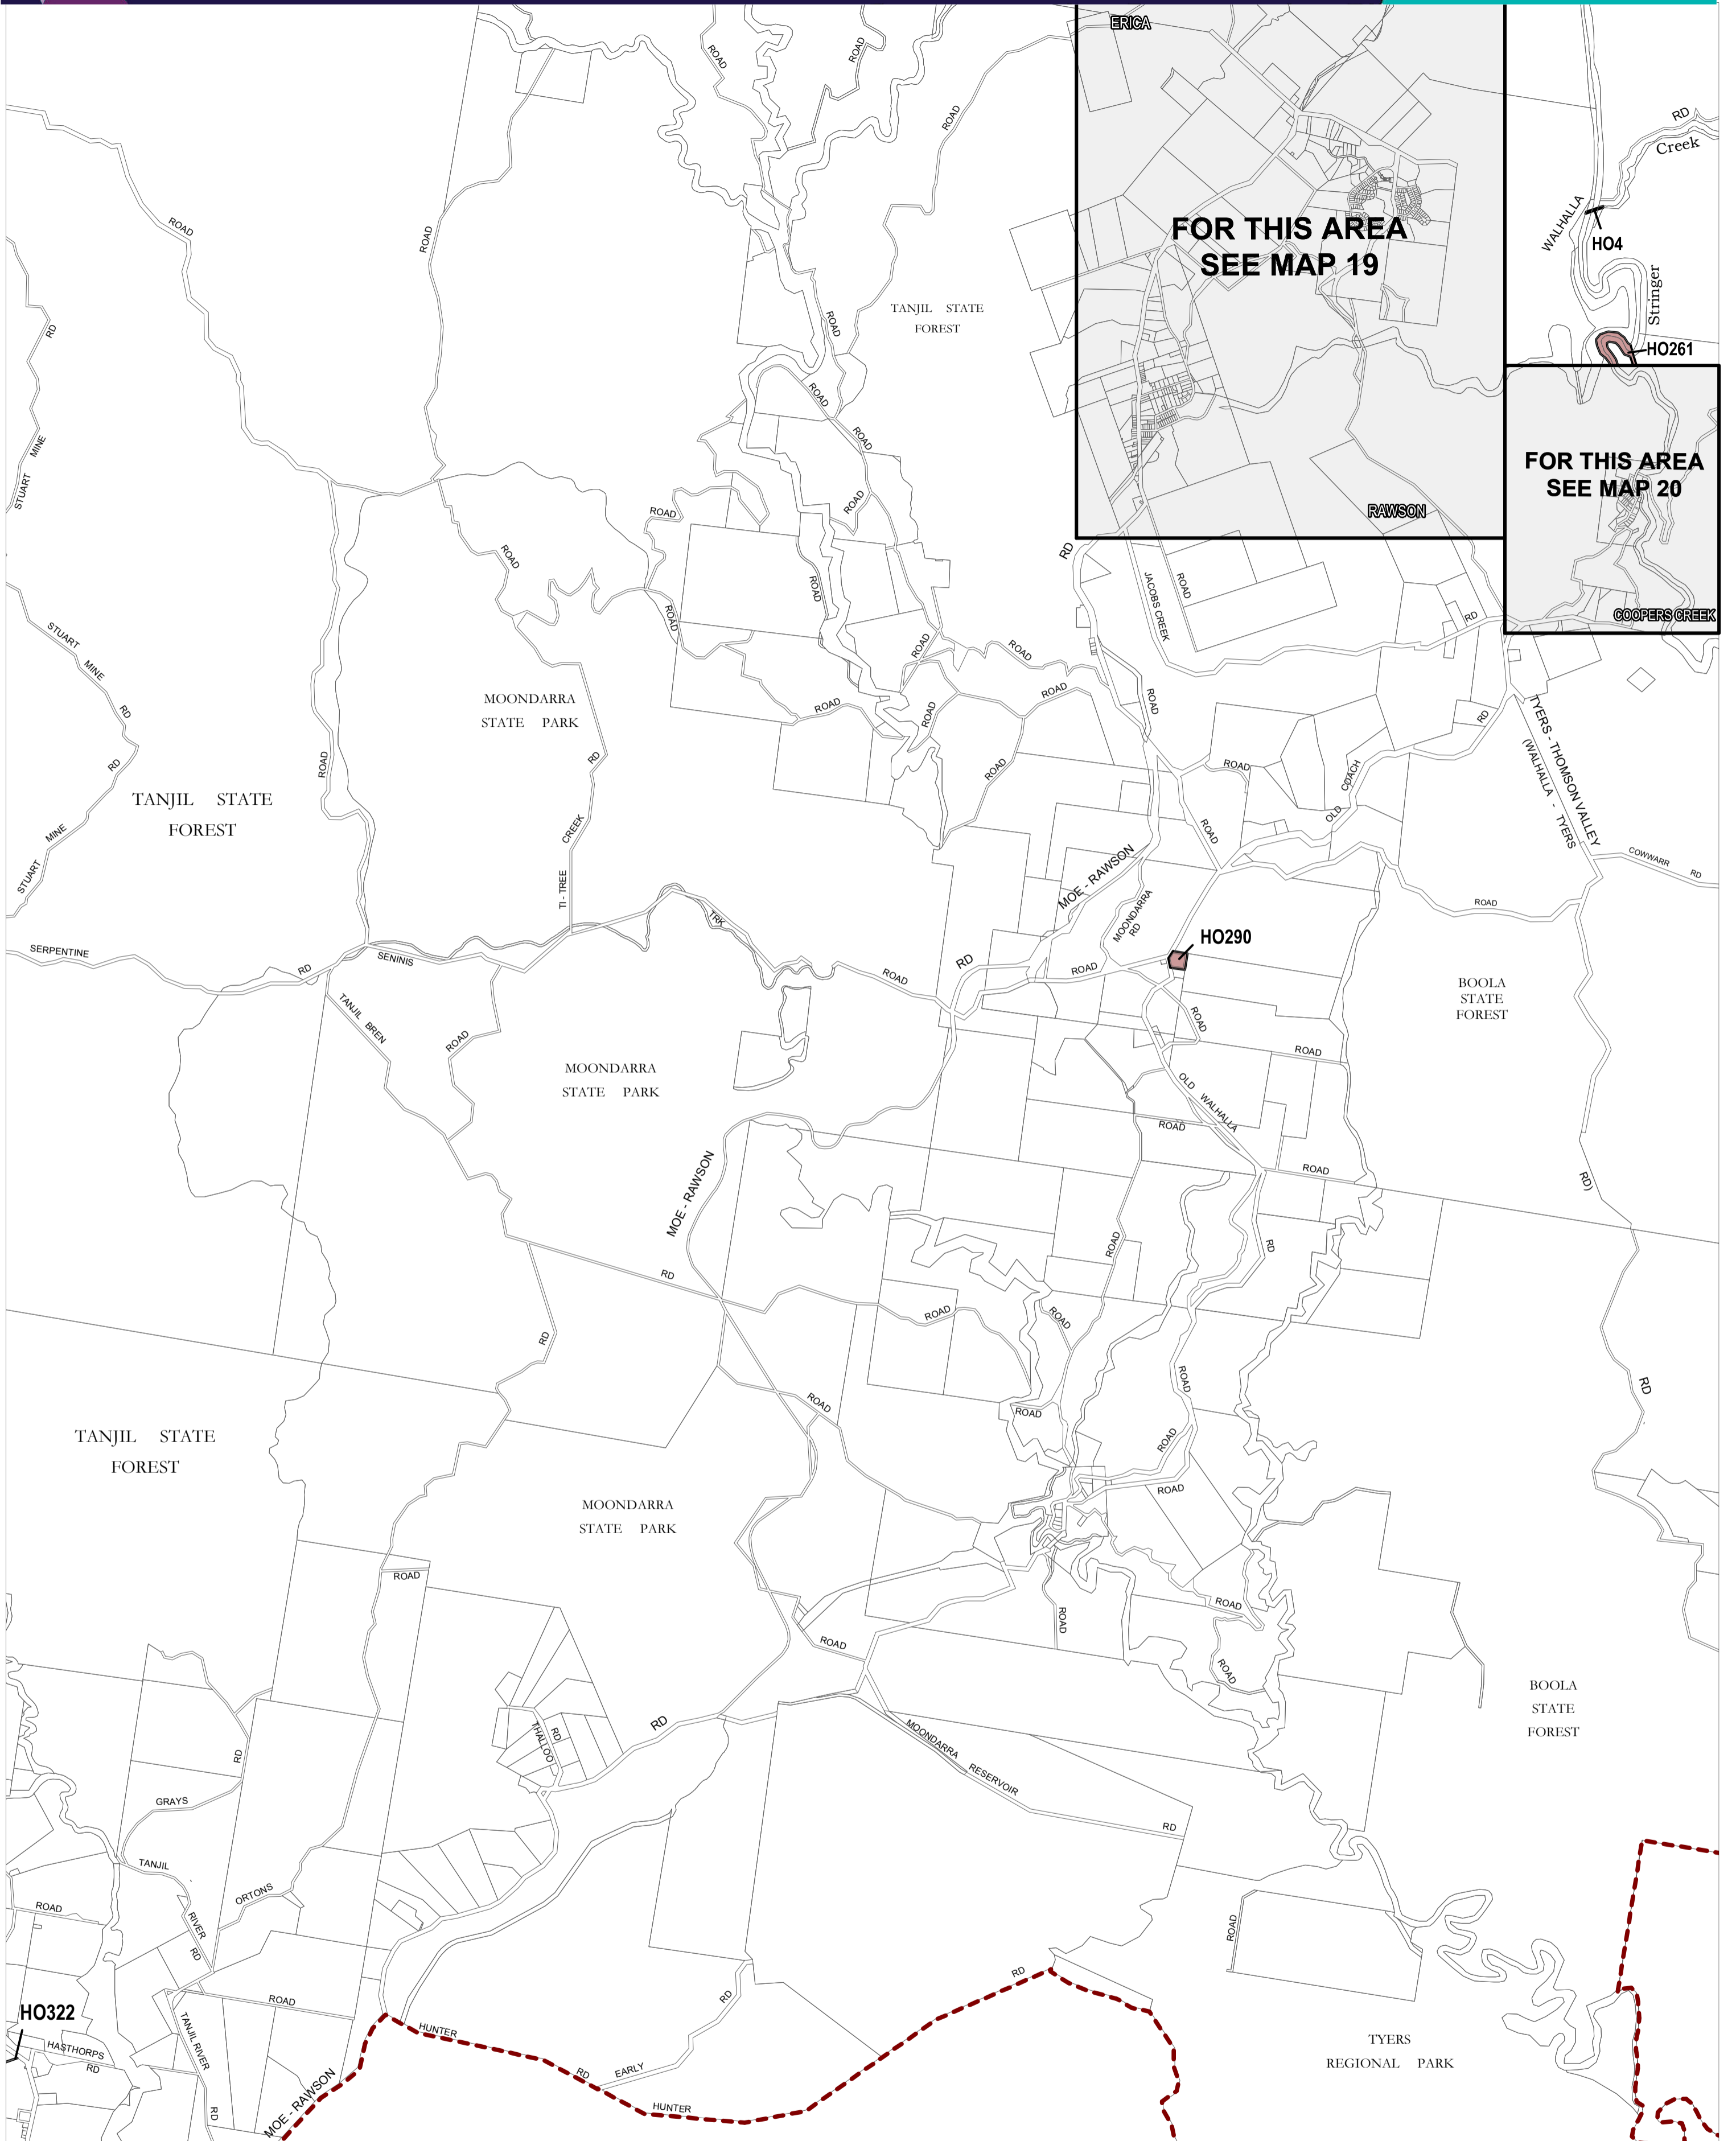

BAW BAW PLANNING SCHEME - LOCAL PROVISION

Overlays
Heritage Overlay

Municipal Boundary (if shown)

1000 0 1000 2000 3000 m
AUSTRALIAN MAP GRID ZONE 55

PREPARED BY: Planning Mapping Services

Printed: 1/9/2017
AMENDMENT C114

VICTORIA
State Government

Environment,
Land, Water
and Planning