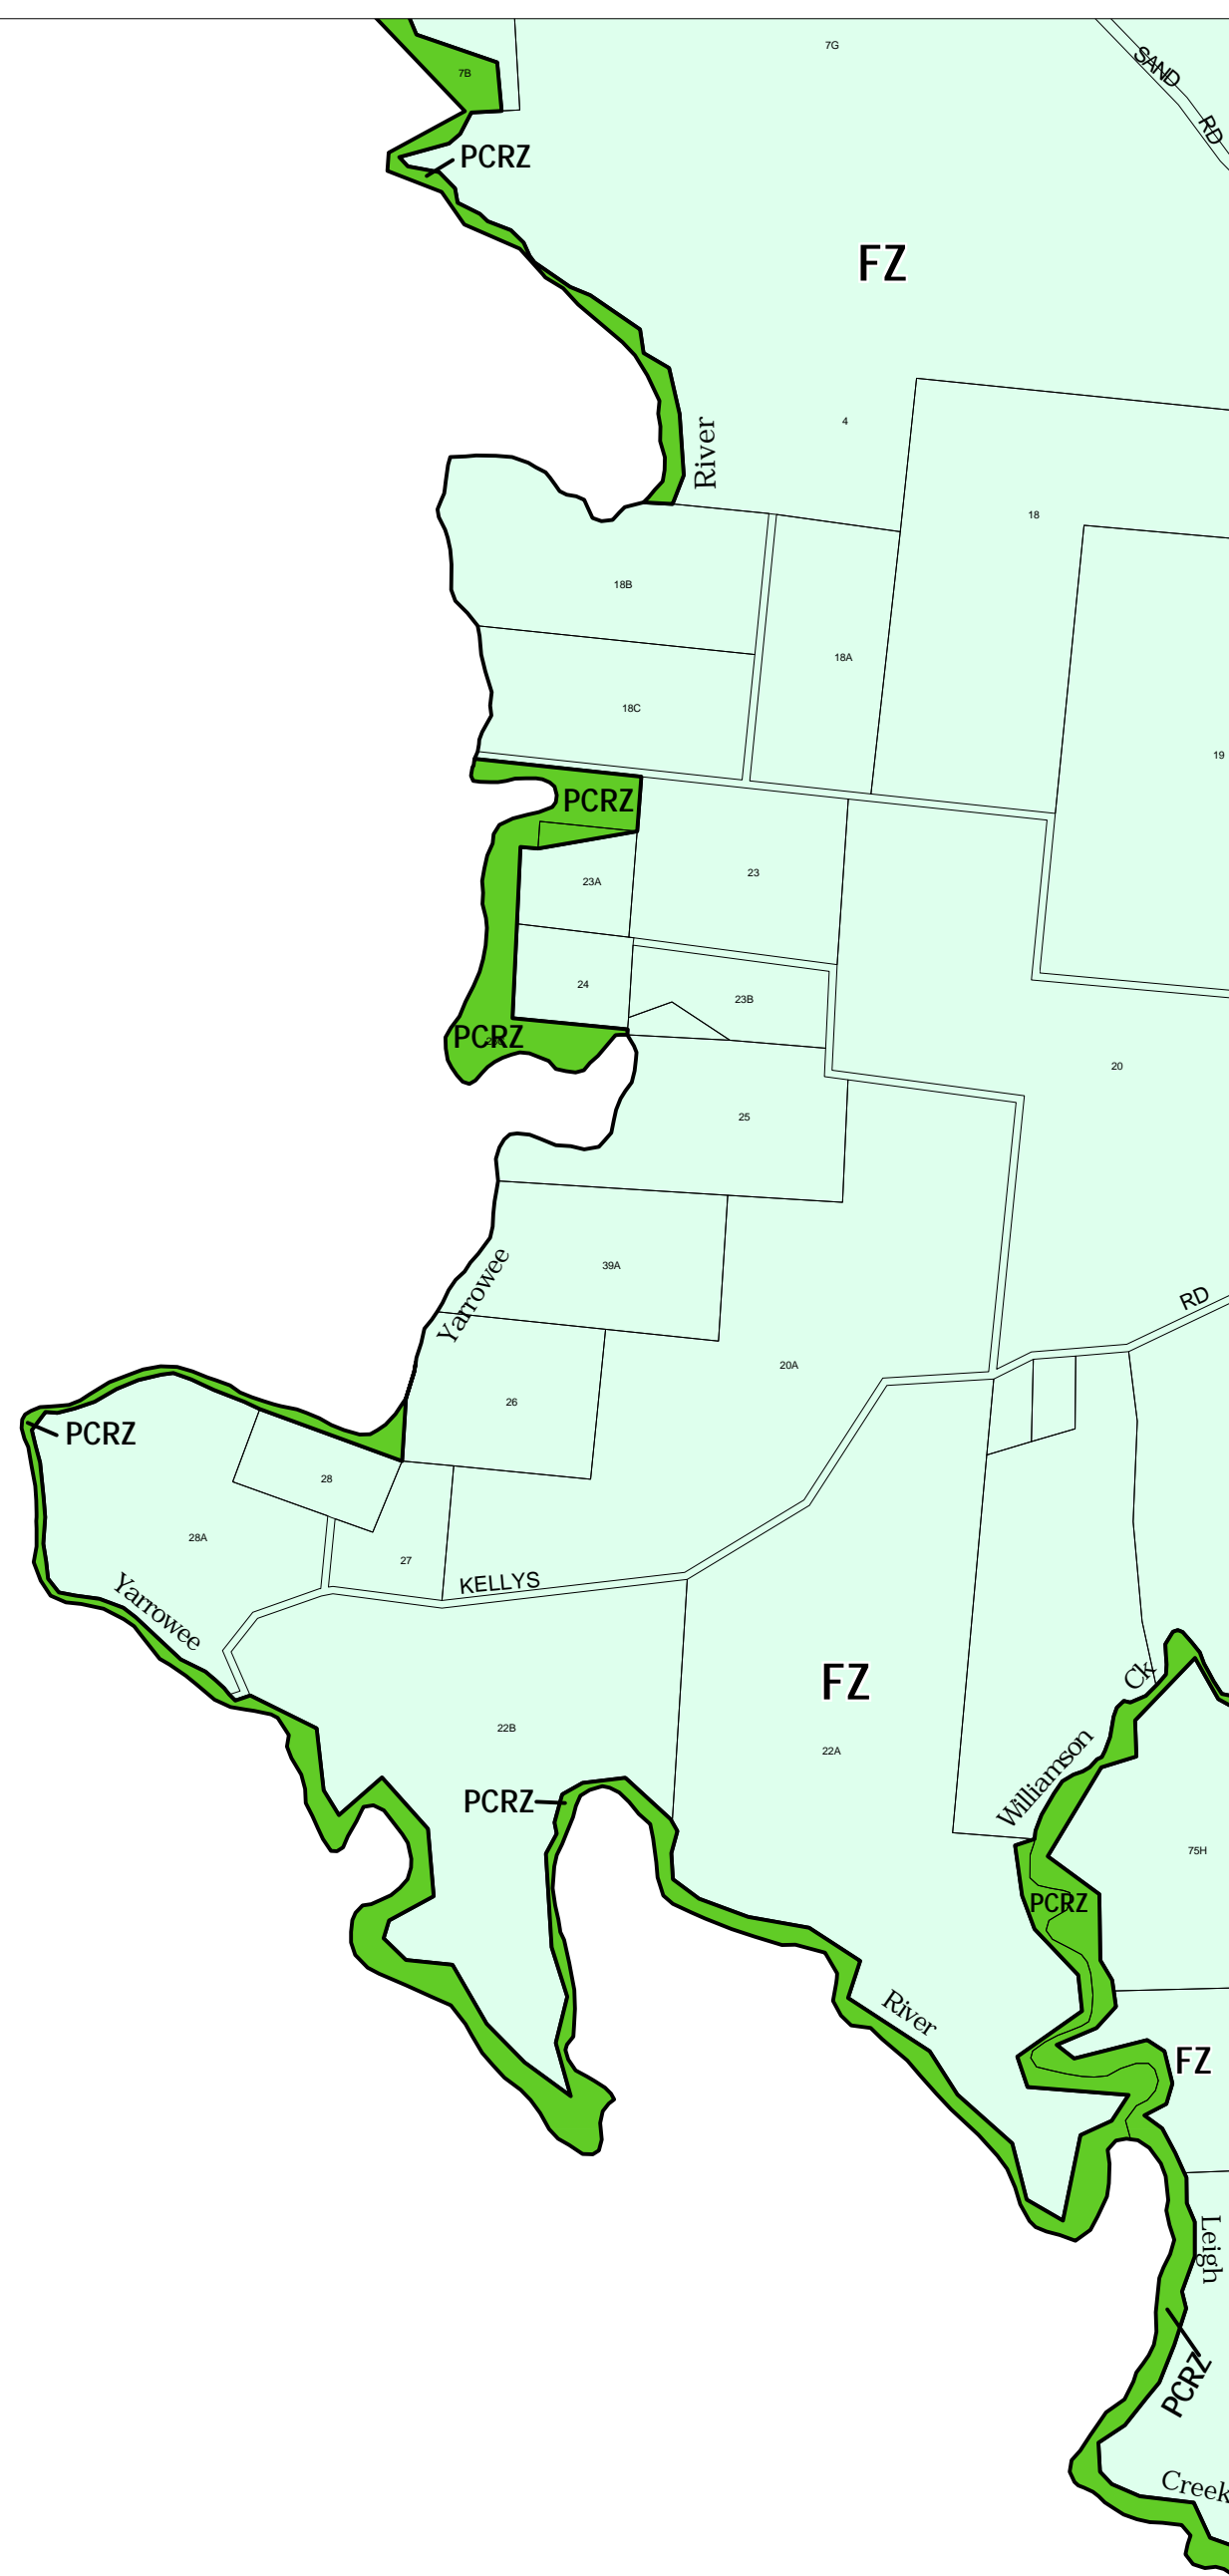

MOORABOOL PLANNING SCHEME - LOCAL PROVISION

Public Land
PCRZ Public Conservation And Resource Zone
Rural
FZ Farming Zone

AUSTRALIAN MAP GRID ZONE 55

Printed: 9/7/2007

AMENDMENT C50