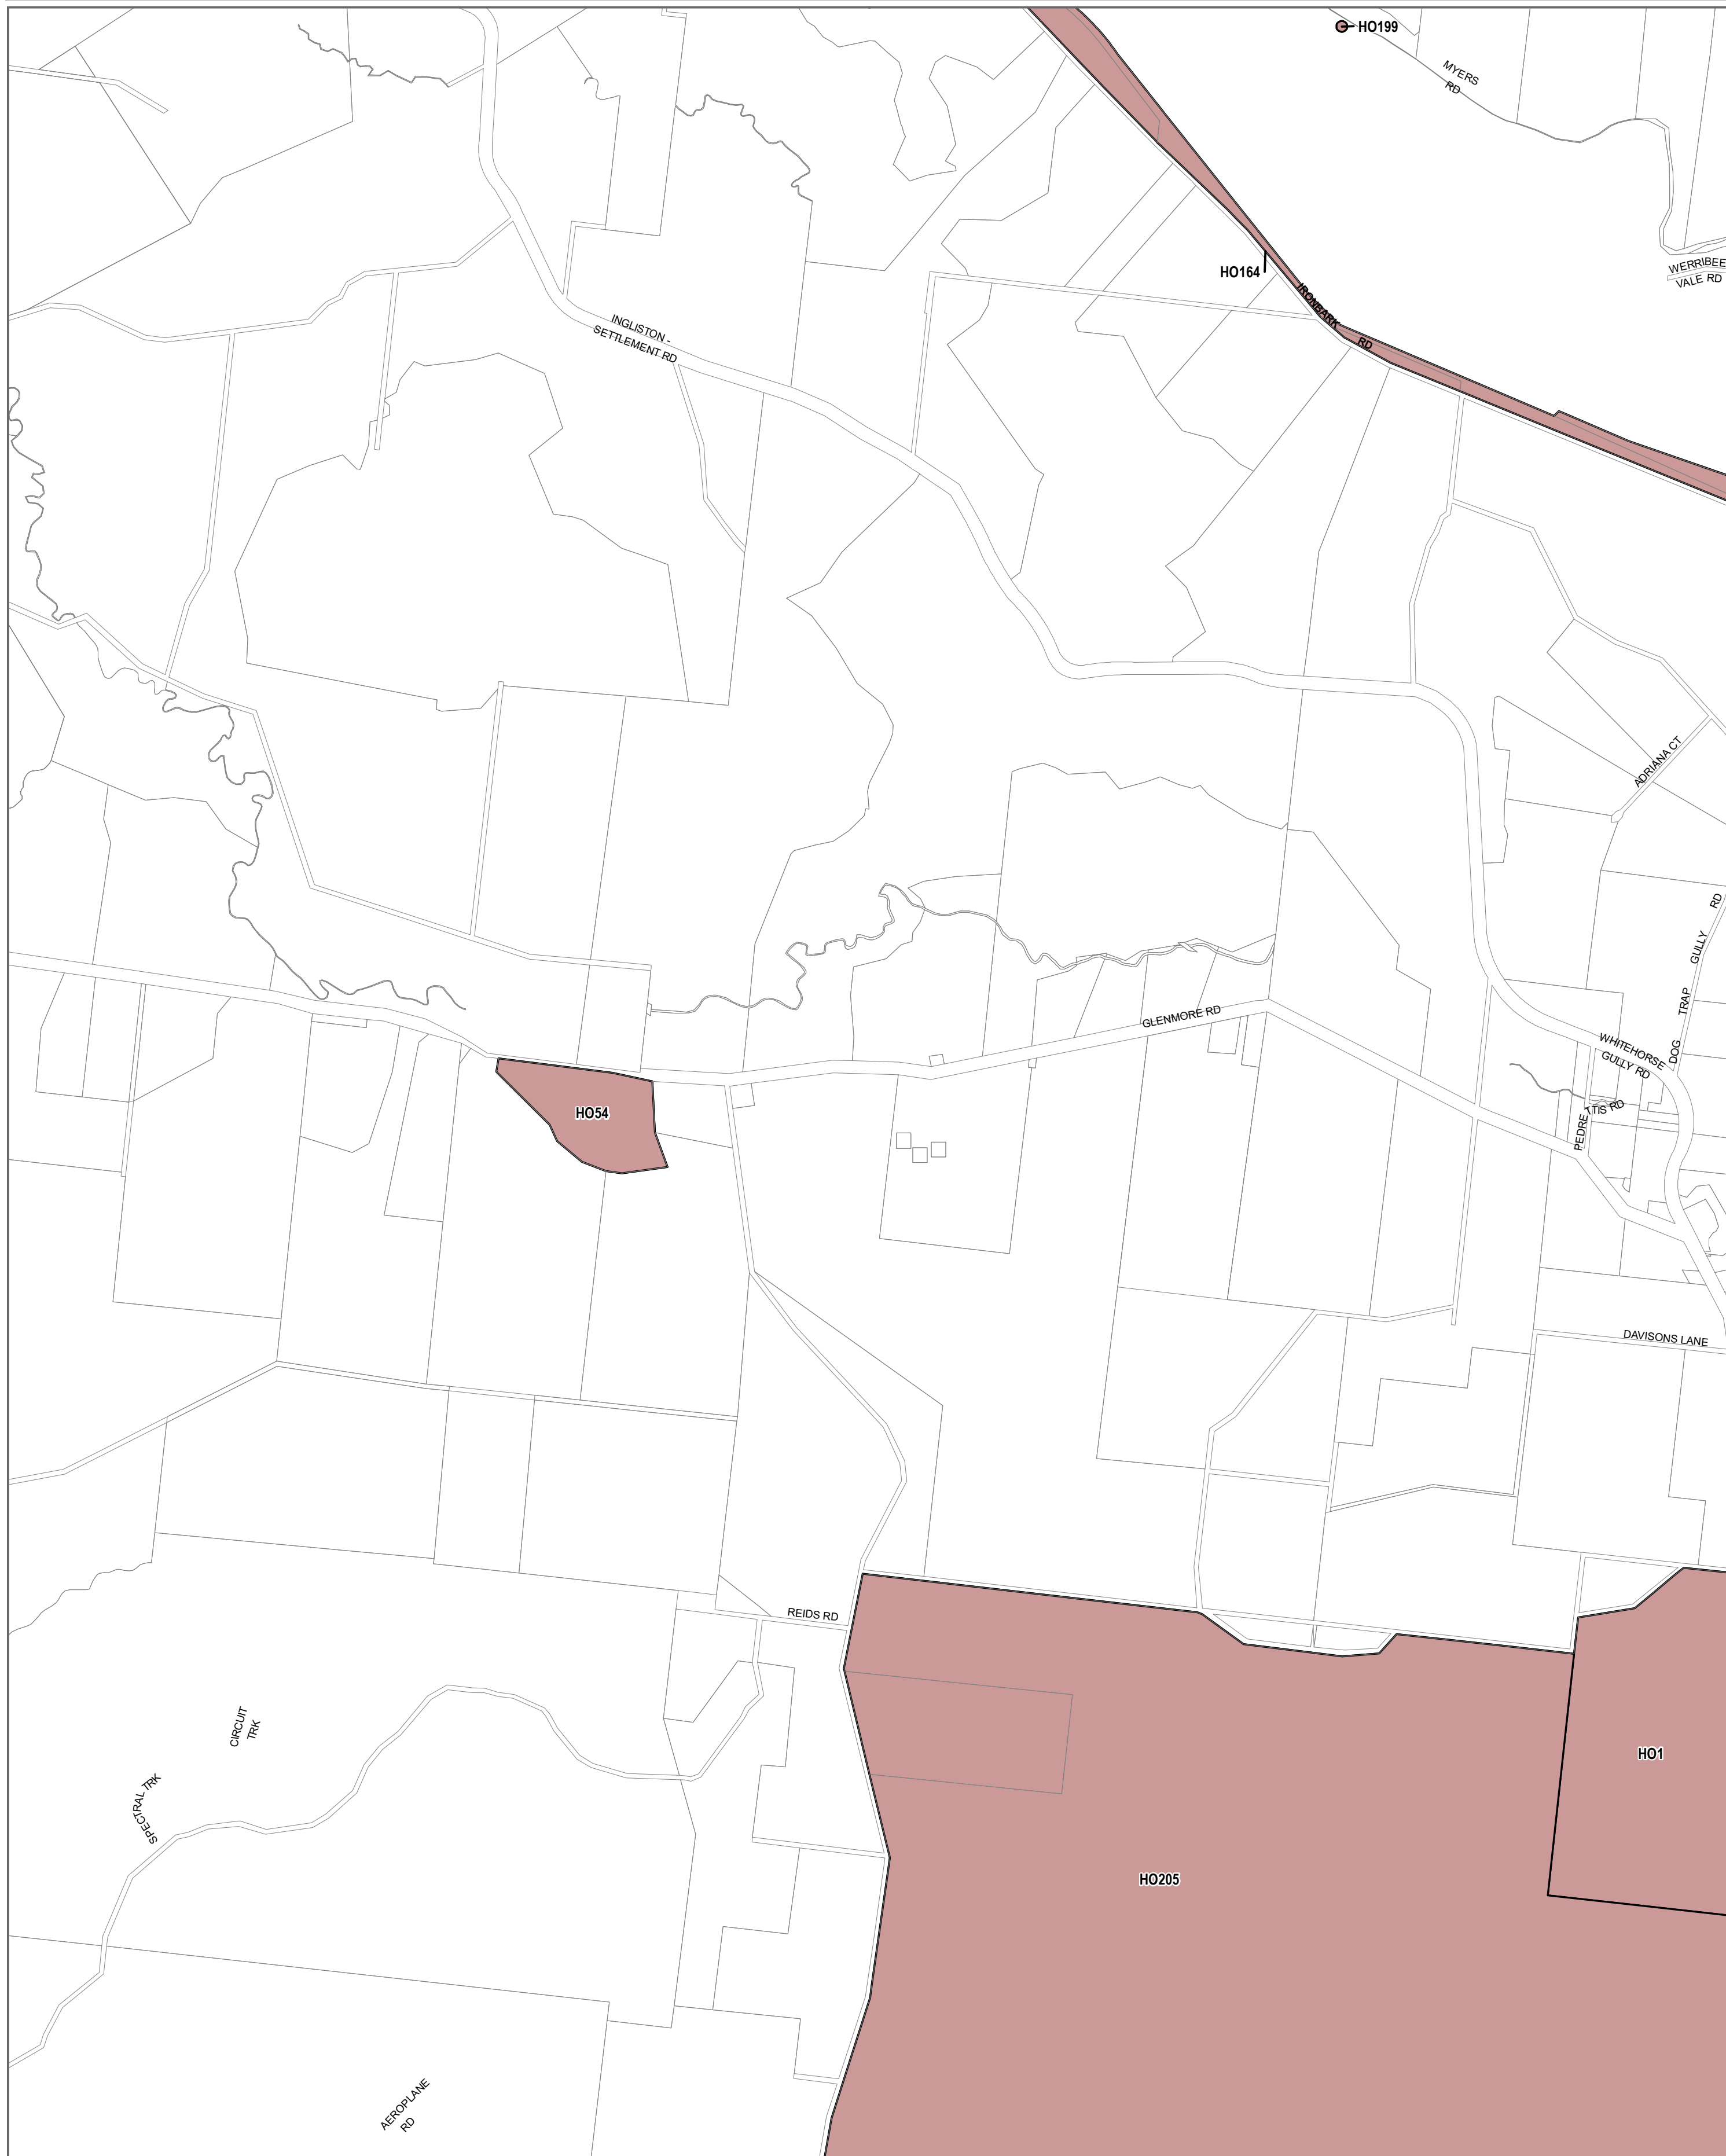

MOORABOOL PLANNING SCHEME - LOCAL PROVISION

LEGEND

HO - Heritage Overlay

Municipal Boundary

Disclaimer
 This publication may be of assistance to you but the State of Victoria and its employees do not guarantee that the publication is without flaw of any kind or is wholly appropriate for your particular purposes and therefore disclaims all liability for any error, loss or other consequence which may arise from you relying on any information in this publication.

© The State of Victoria Department of Environment, Land, Water and Planning 2019

Australian Map Grid Zone 55

Planning Group
AMENDMENT C94moor
 Printed: 18/10/2019

Environment,
 Land, Water
 and Planning

INDEX TO ADJOINING SCHEME MAPS