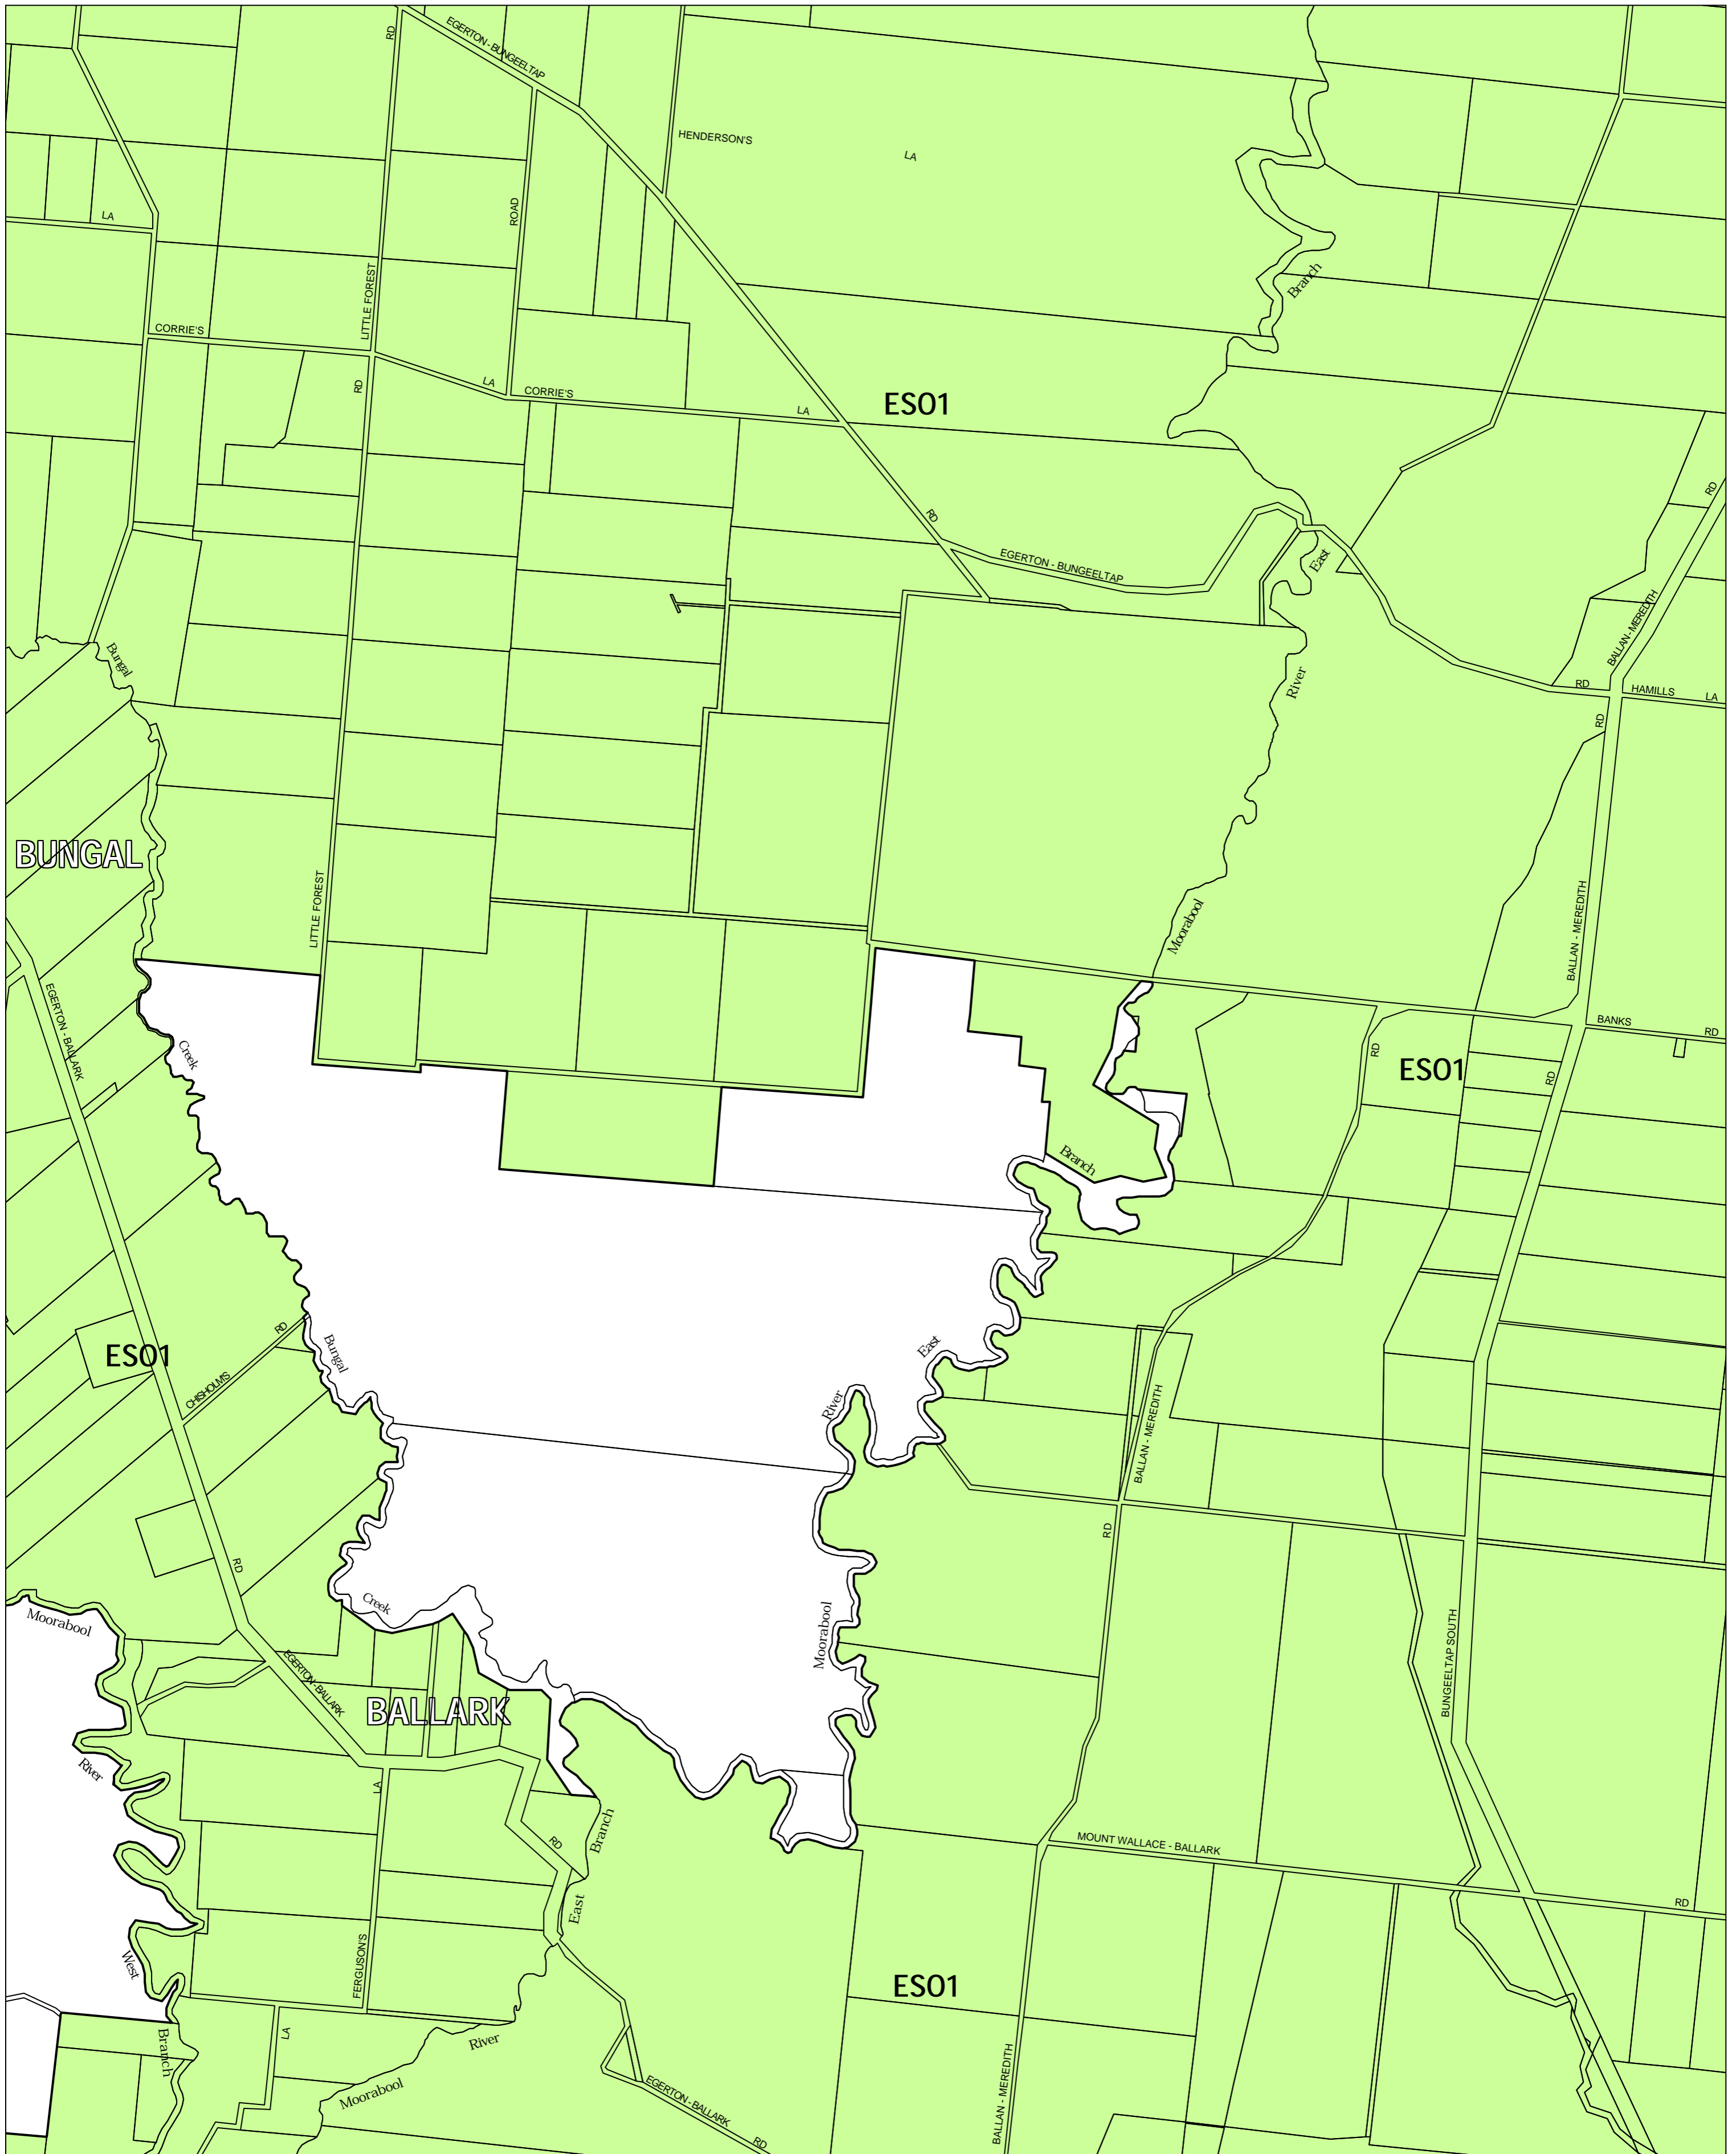

MOORABOOL PLANNING SCHEME - LOCAL PROVISION

Overlays

ESO1 Environmental Significance Overlay - Schedule 1

AUSTRALIAN MAP GRID ZONE 55

Printed: 12/6/2007