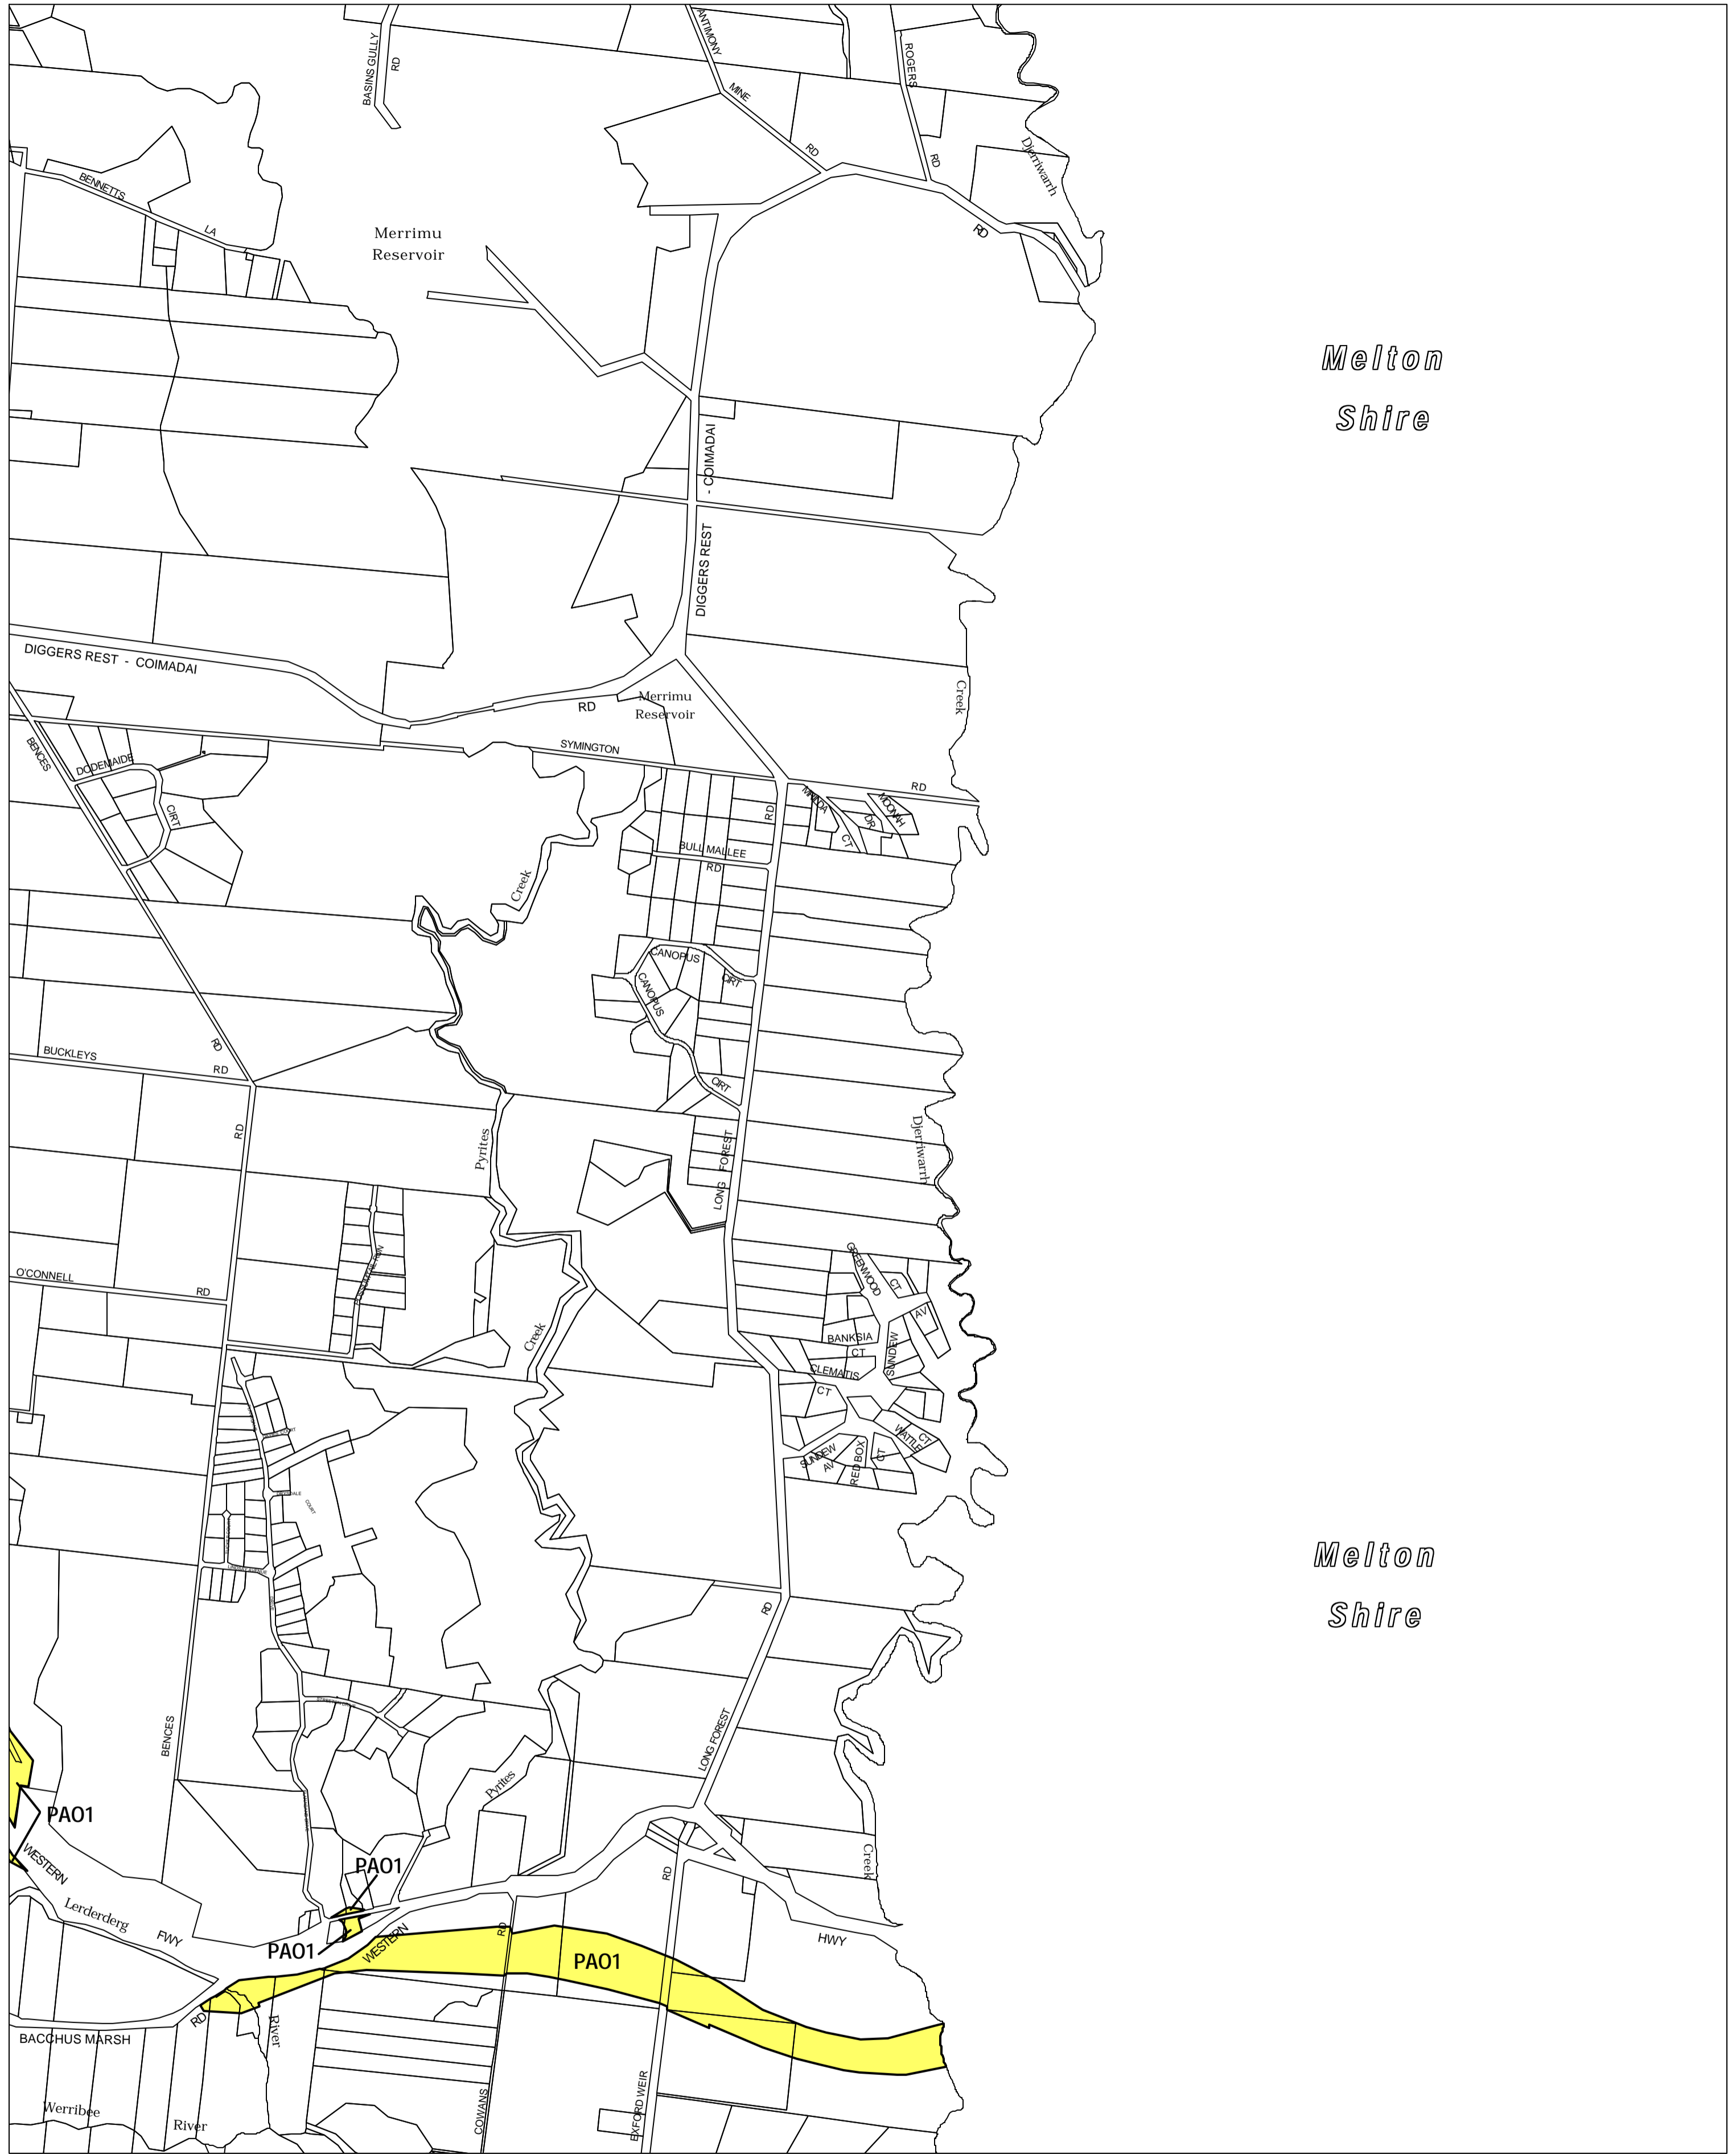

MOORABOOL PLANNING SCHEME - LOCAL PROVISION

Melton
Shire

Melton
Shire

Overlays
PA01 Public Acquisition Overlay 1

AUSTRALIAN MAP GRID ZONE 55

Printed: 4/1/2010

AMENDMENT C52

PUBLIC ACQUISITION OVERLAY

MAP No 38PA0