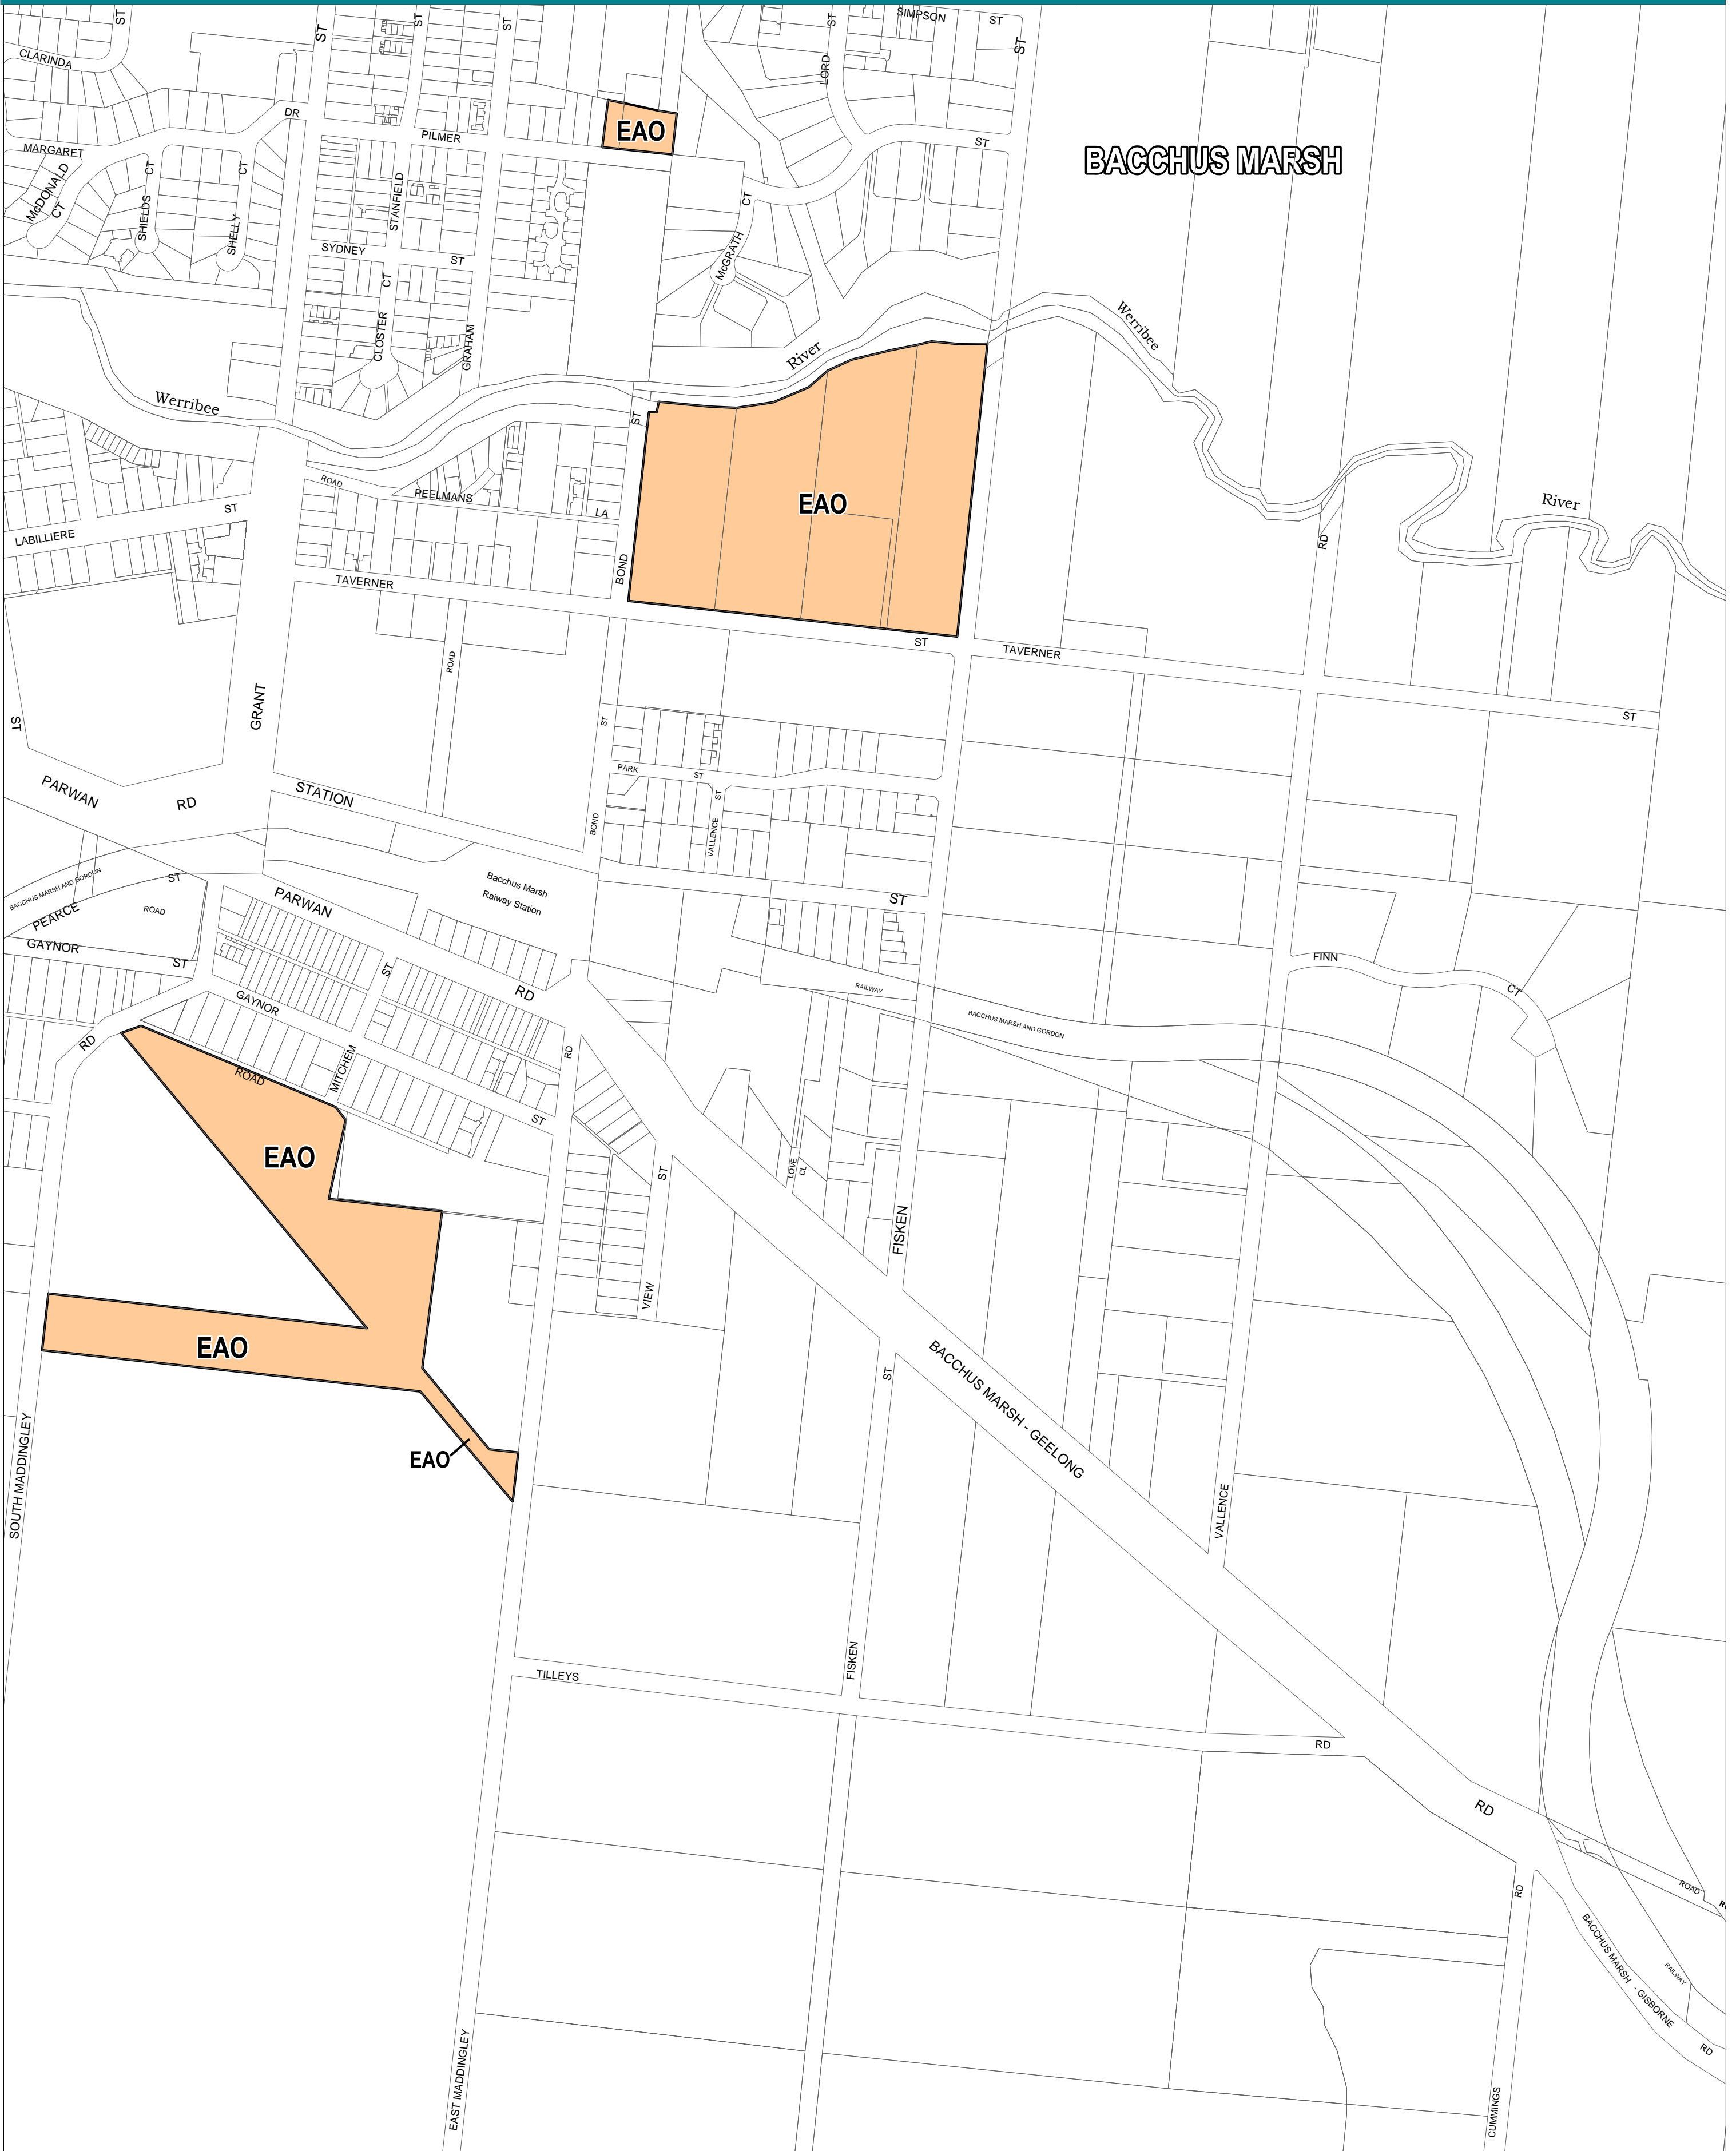

MOORABOOL PLANNING SCHEME - LOCAL PROVISION

Overlays
Environmental Audit Overlay

AUSTRALIAN MAP GRID ZONE 55

PREPARED BY: Planning Mapping Services

Environment,
Land, Water
and Planning

Printed: 17/6/2016

AMENDMENT C51