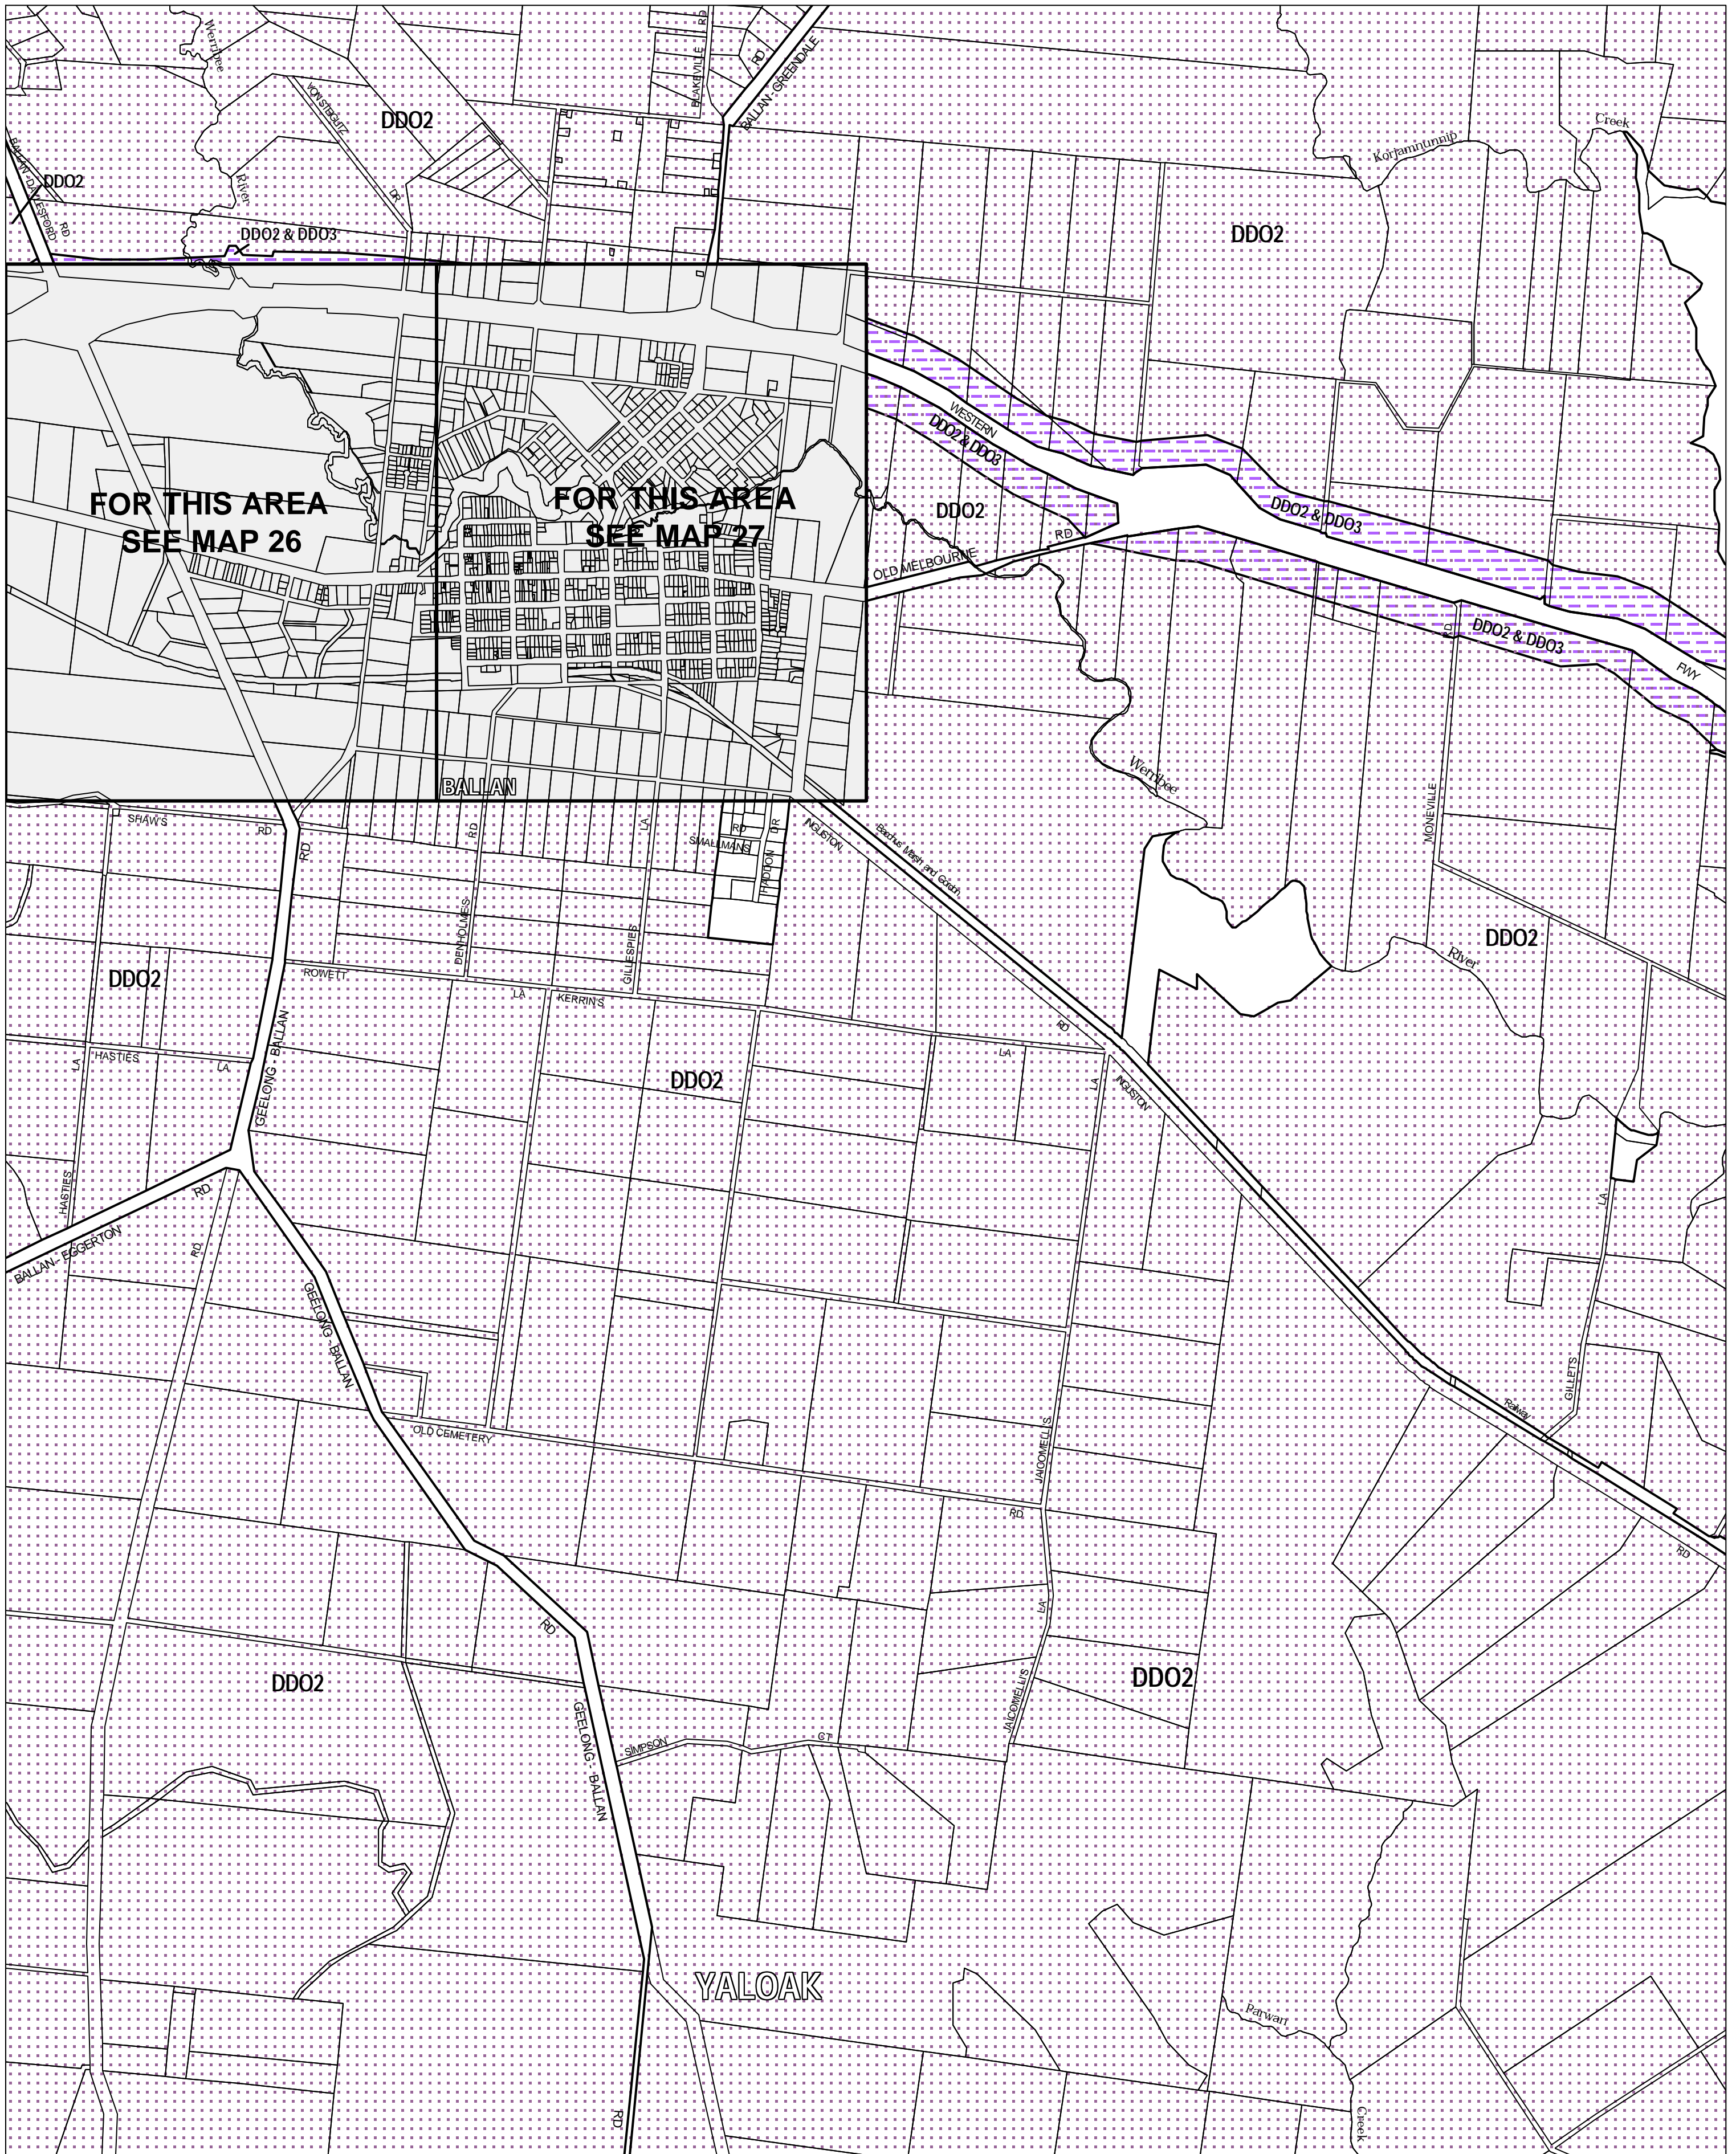

MOORABOOL PLANNING SCHEME - LOCAL PROVISION

Overlays

- DDO2 Design And Development Overlay - Schedule 2
- DDO3 Design And Development Overlay - Schedule 3

AUSTRALIAN MAP GRID ZONE 55

Printed: 12/6/2007

AMENDMENT C3 PT1