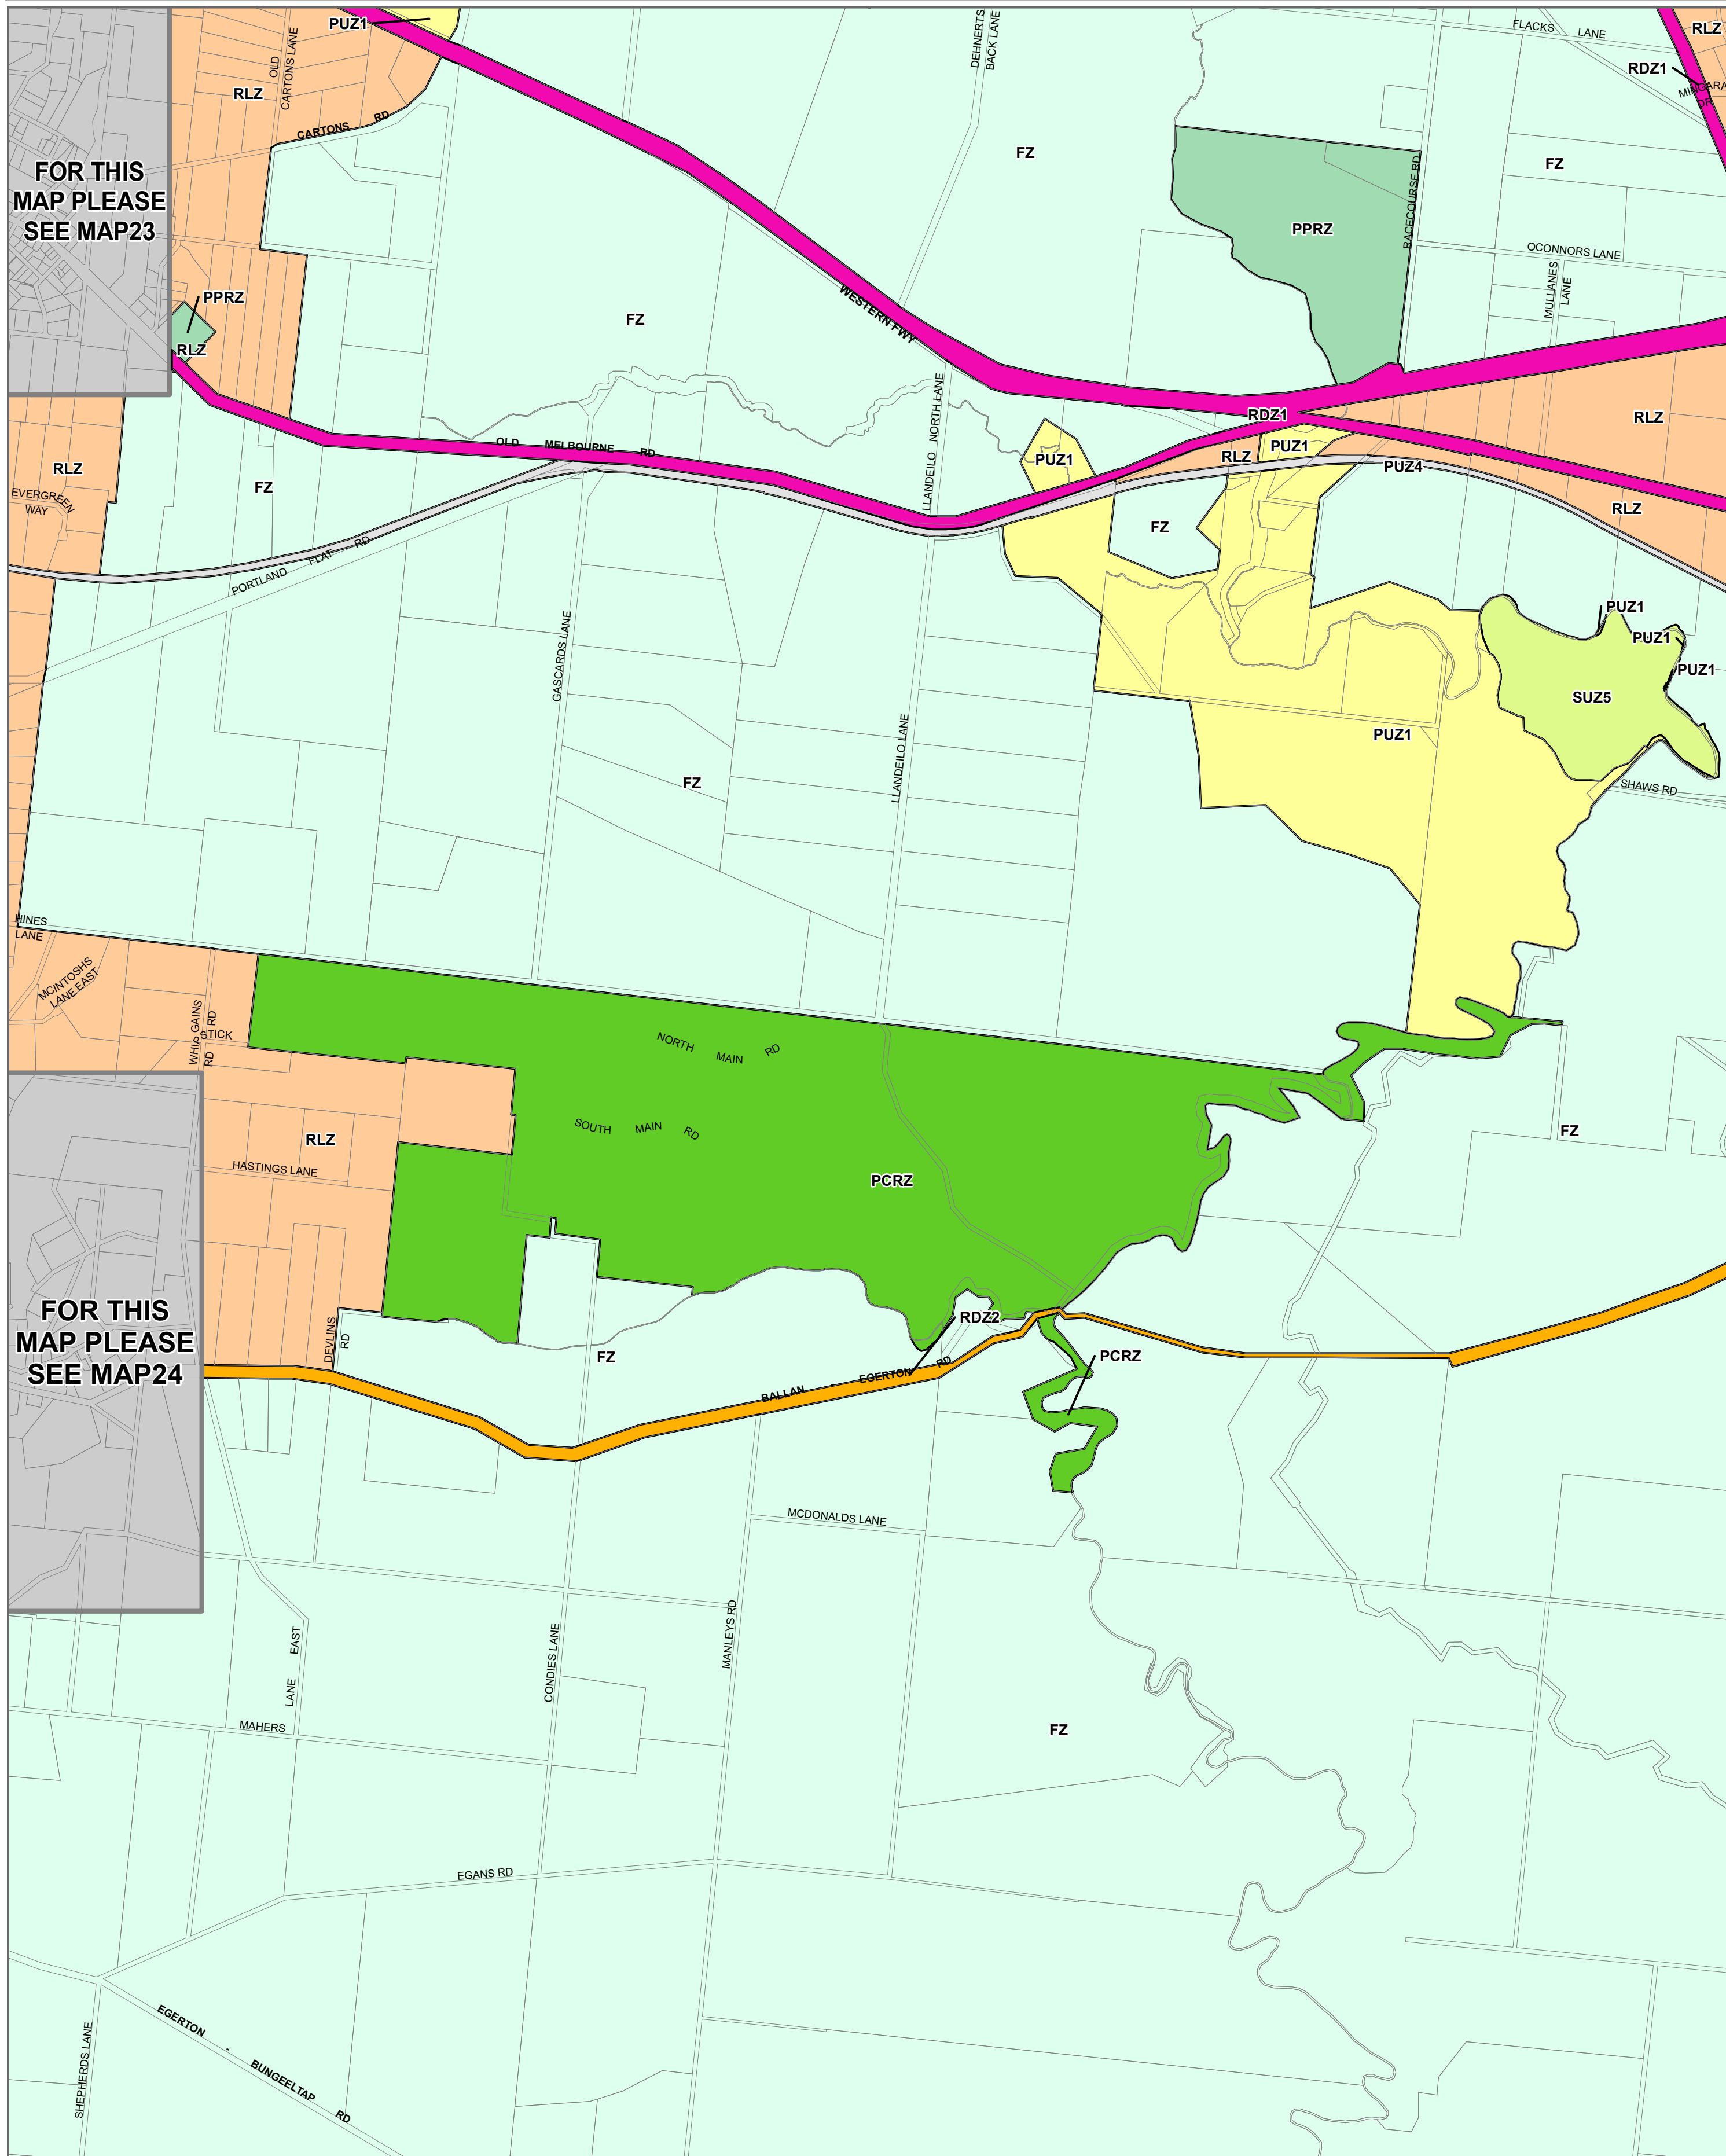

MOORABOOL PLANNING SCHEME - LOCAL PROVISION

LEGEND

FZ - Farming Zone	RDZ1 - Road Zone - Category 1
PCRZ - Public Conservation and Resource Zone	RDZ2 - Road Zone - Category 2
PPRZ - Public Park and Recreation Zone	RLZ - Rural Living Zone
PUZ1 - Public Use Zone - Service and Utility	SUZ - Special Use Zone
PUZ4 - Public Use Zone - Transport	

© The State of Victoria Department of Environment, Land, Water and Planning 2020

Australian Map Grid Zone 55

NORTH
 Planning Group
AMENDMENT C86moor
 Printed: 10/06/2020

Environment,
 Land, Water
 and Planning

INDEX TO ADJOINING SCHEME MAPS