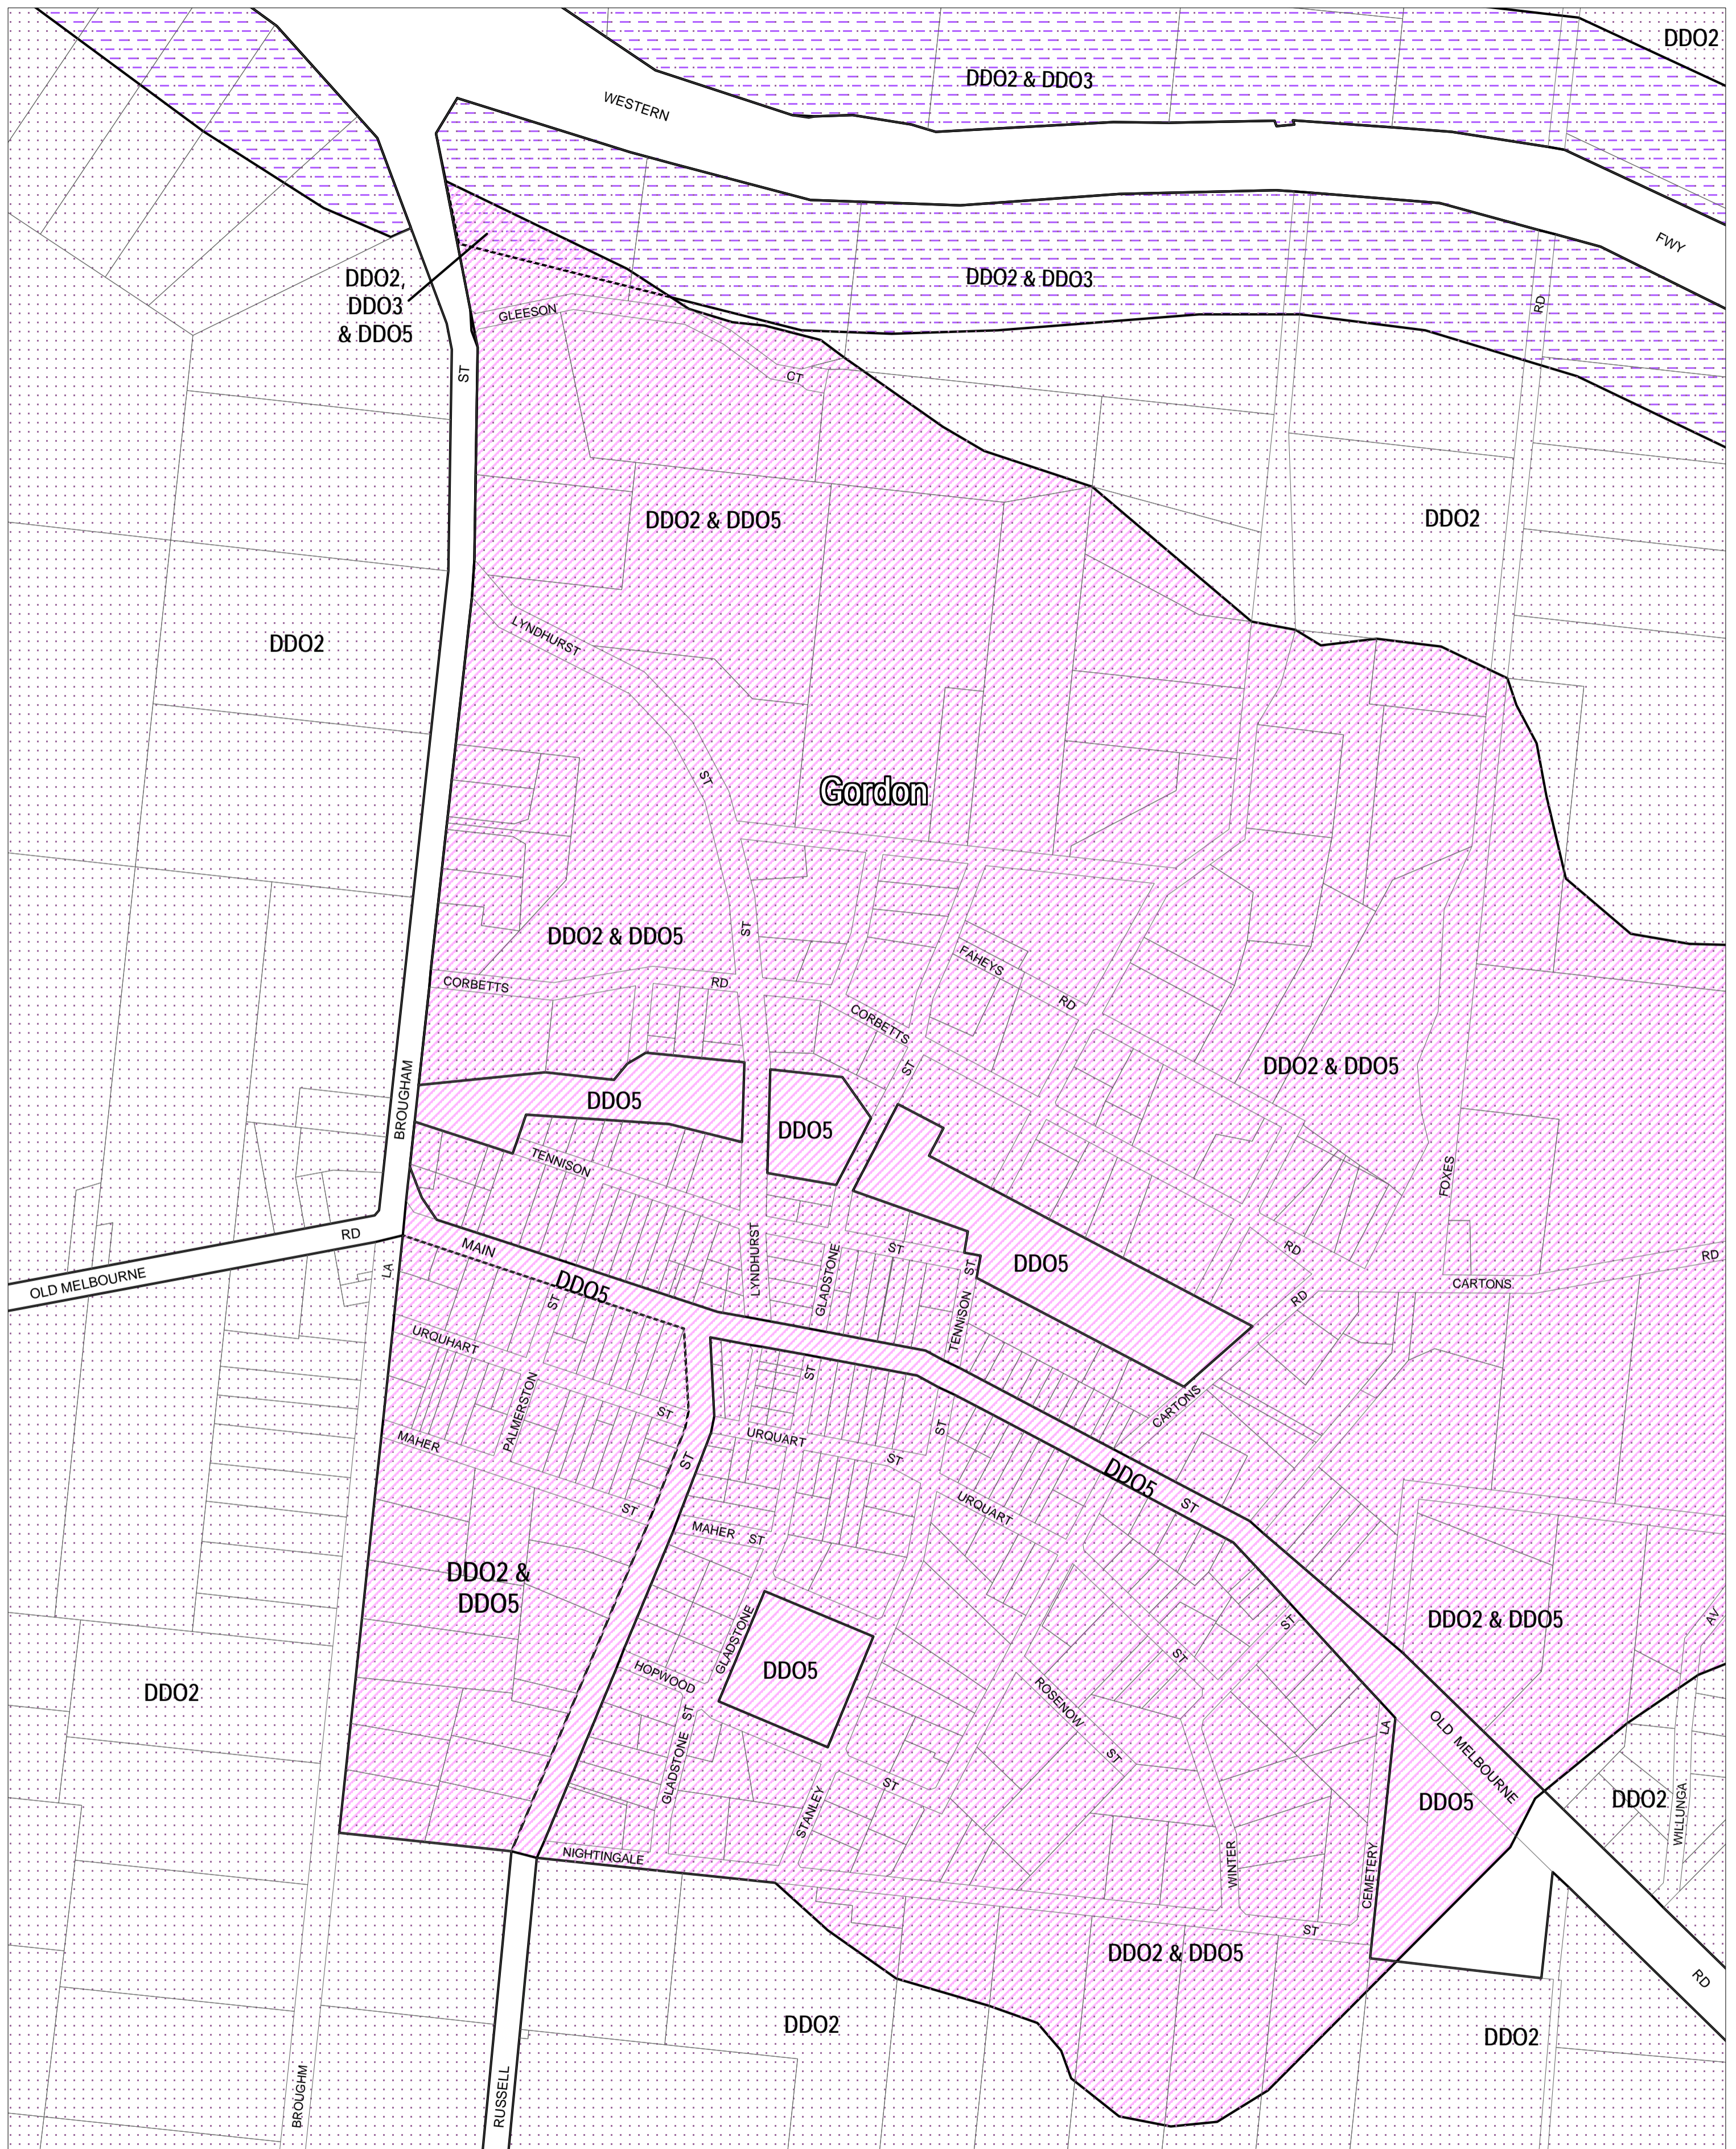

MOORABOOL PLANNING SCHEME - LOCAL PROVISION

Overlays

- DDO2 Design And Development Overlay - Schedule 2
- DDO3 Design And Development Overlay - Schedule 3
- DDO5 Design And Development Overlay - Schedule 5

100 0 100 200 300 400 500 m
AUSTRALIAN MAP GRID ZONE 55

INDEX TO ADJOINING METRIC SERIES MAP

1	2	3	4	5	6	7	8
9	11	13	14	15	16	17	18
19	21	22	23	24	25	26	27
28	29	30	31	32	33	34	35
36	37	38	39	40	41	42	43
44	45	46	47	48	49	50	51
52	53	54	55	56	57	58	59
60	61	62	63	64	65	66	67
68	69	70	71	72	73	74	75

Printed: 20/2/2015

AMENDMENT C53