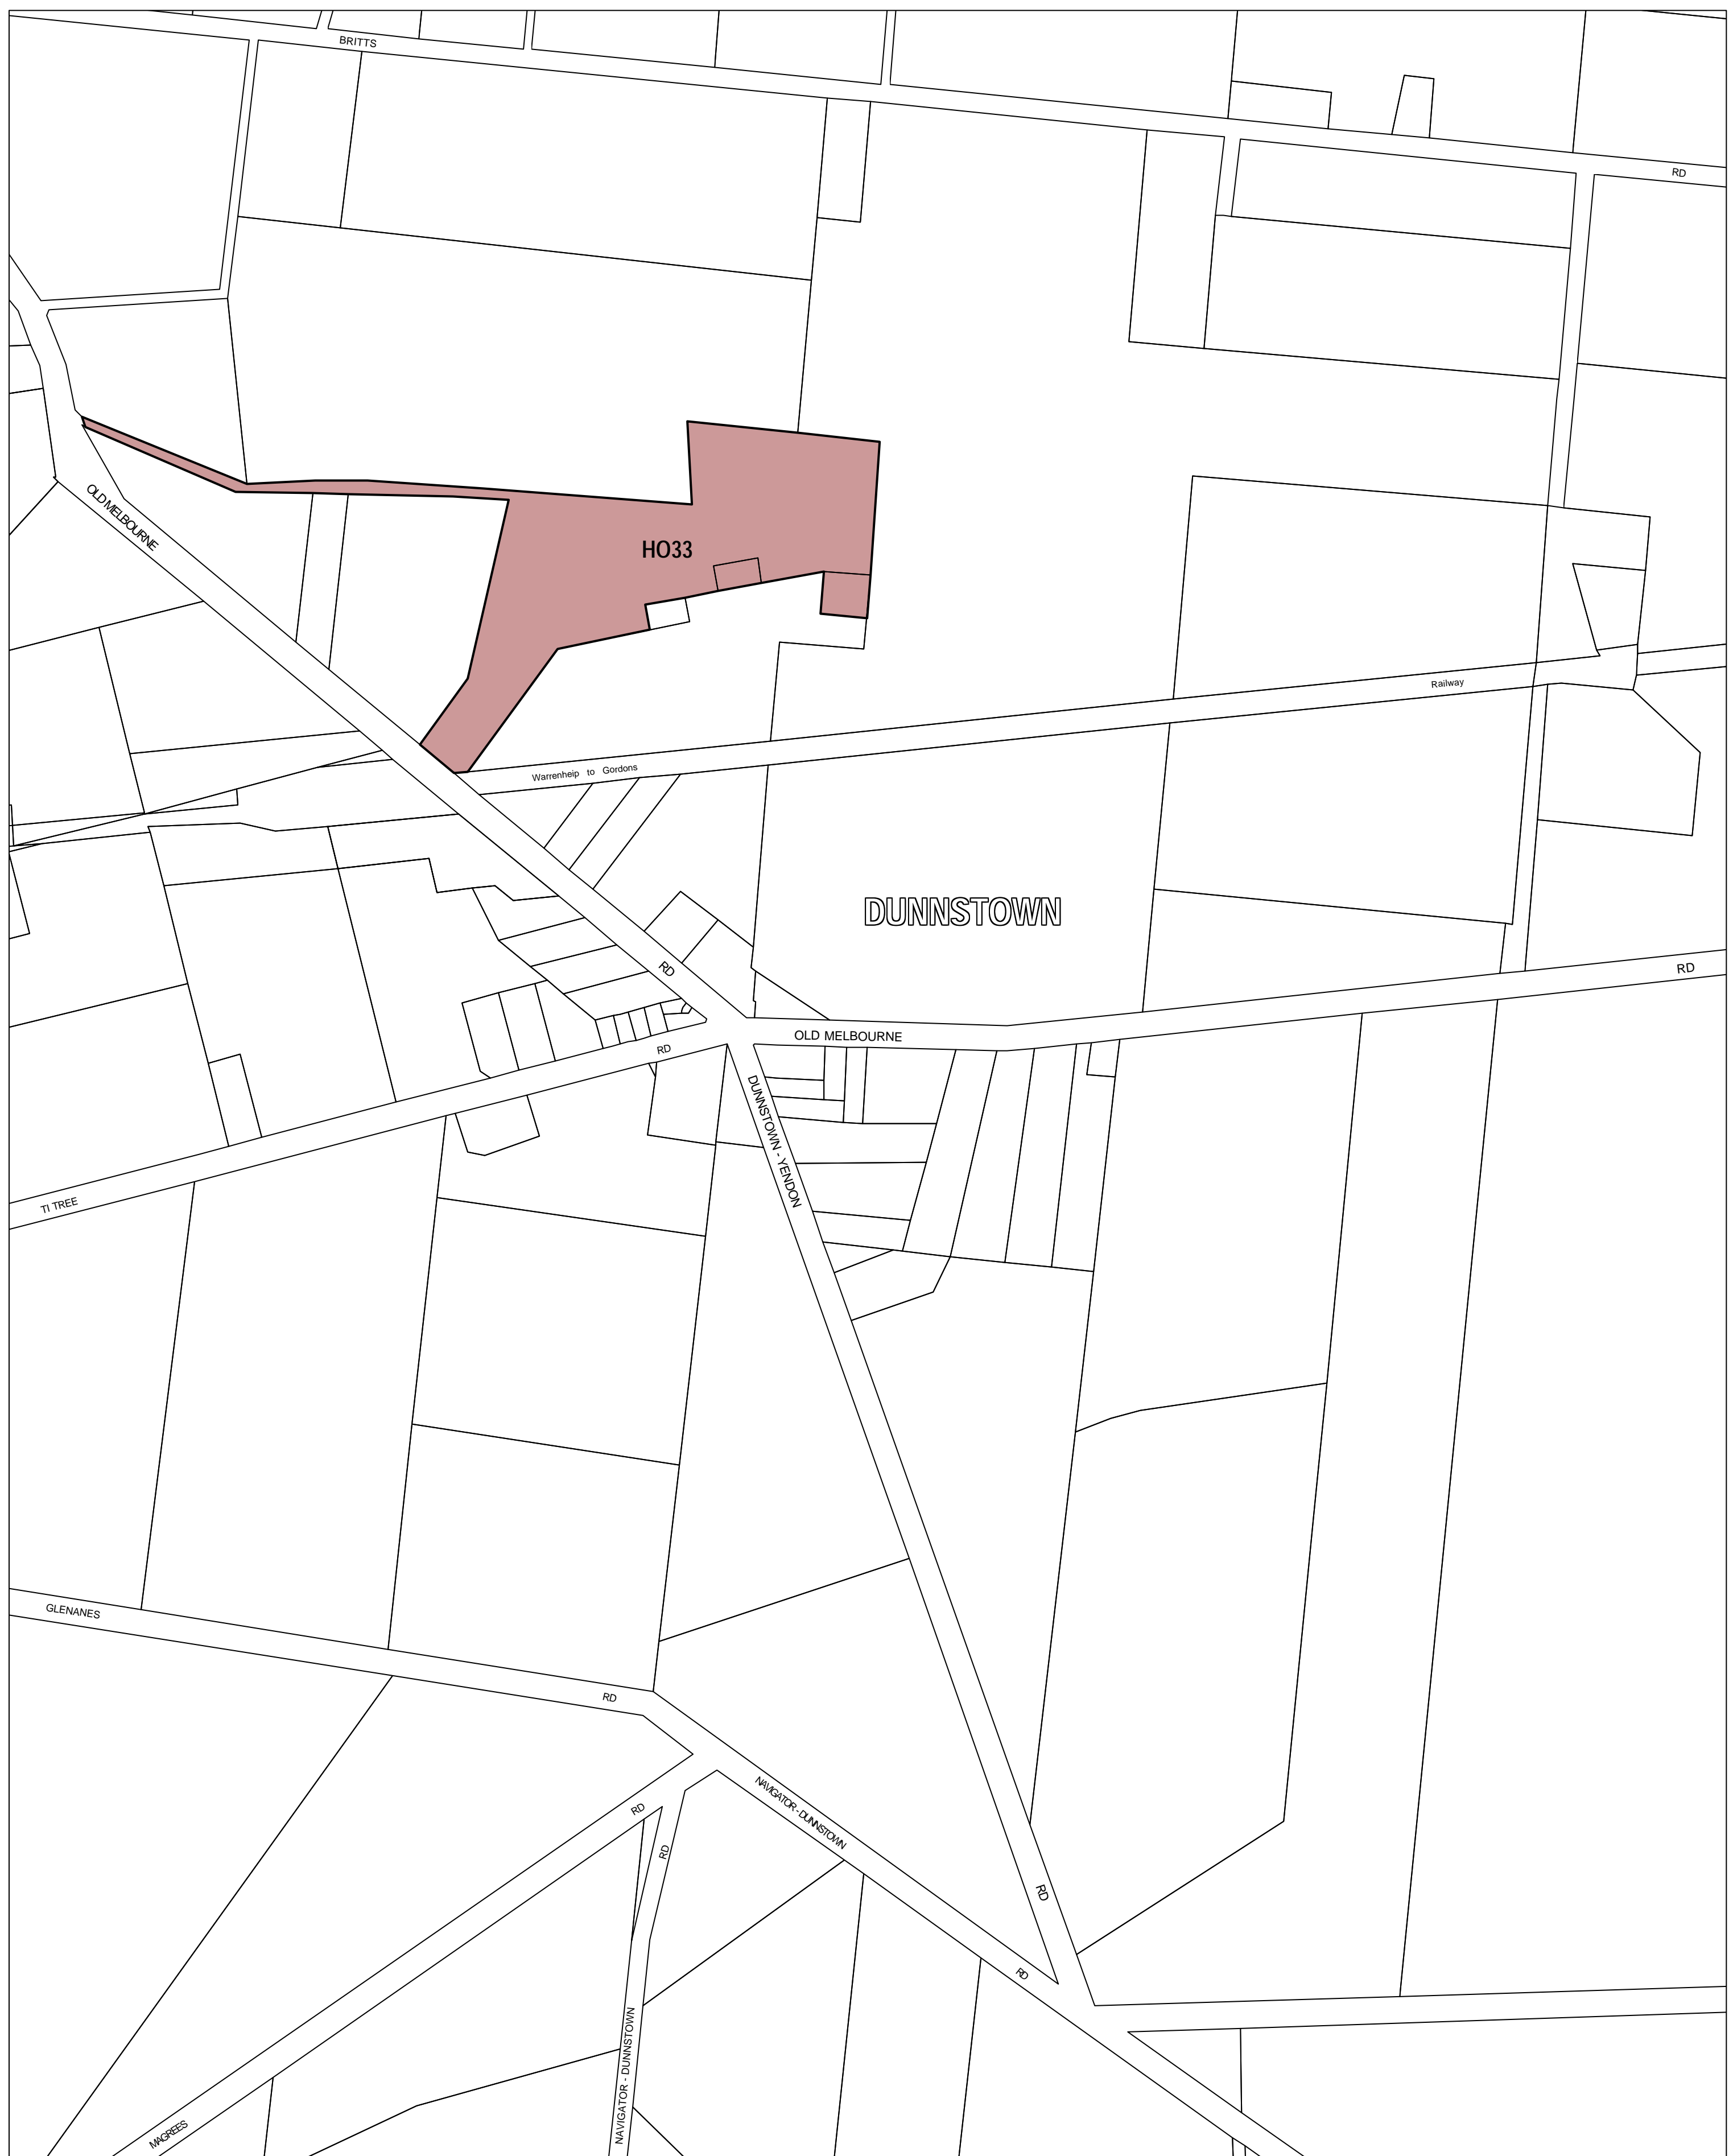

MOORABOOL PLANNING SCHEME - LOCAL PROVISION

Overlays	
	Heritage Overlay

AUSTRALIAN MAP GRID ZONE 55

Printed: 12/6/2007