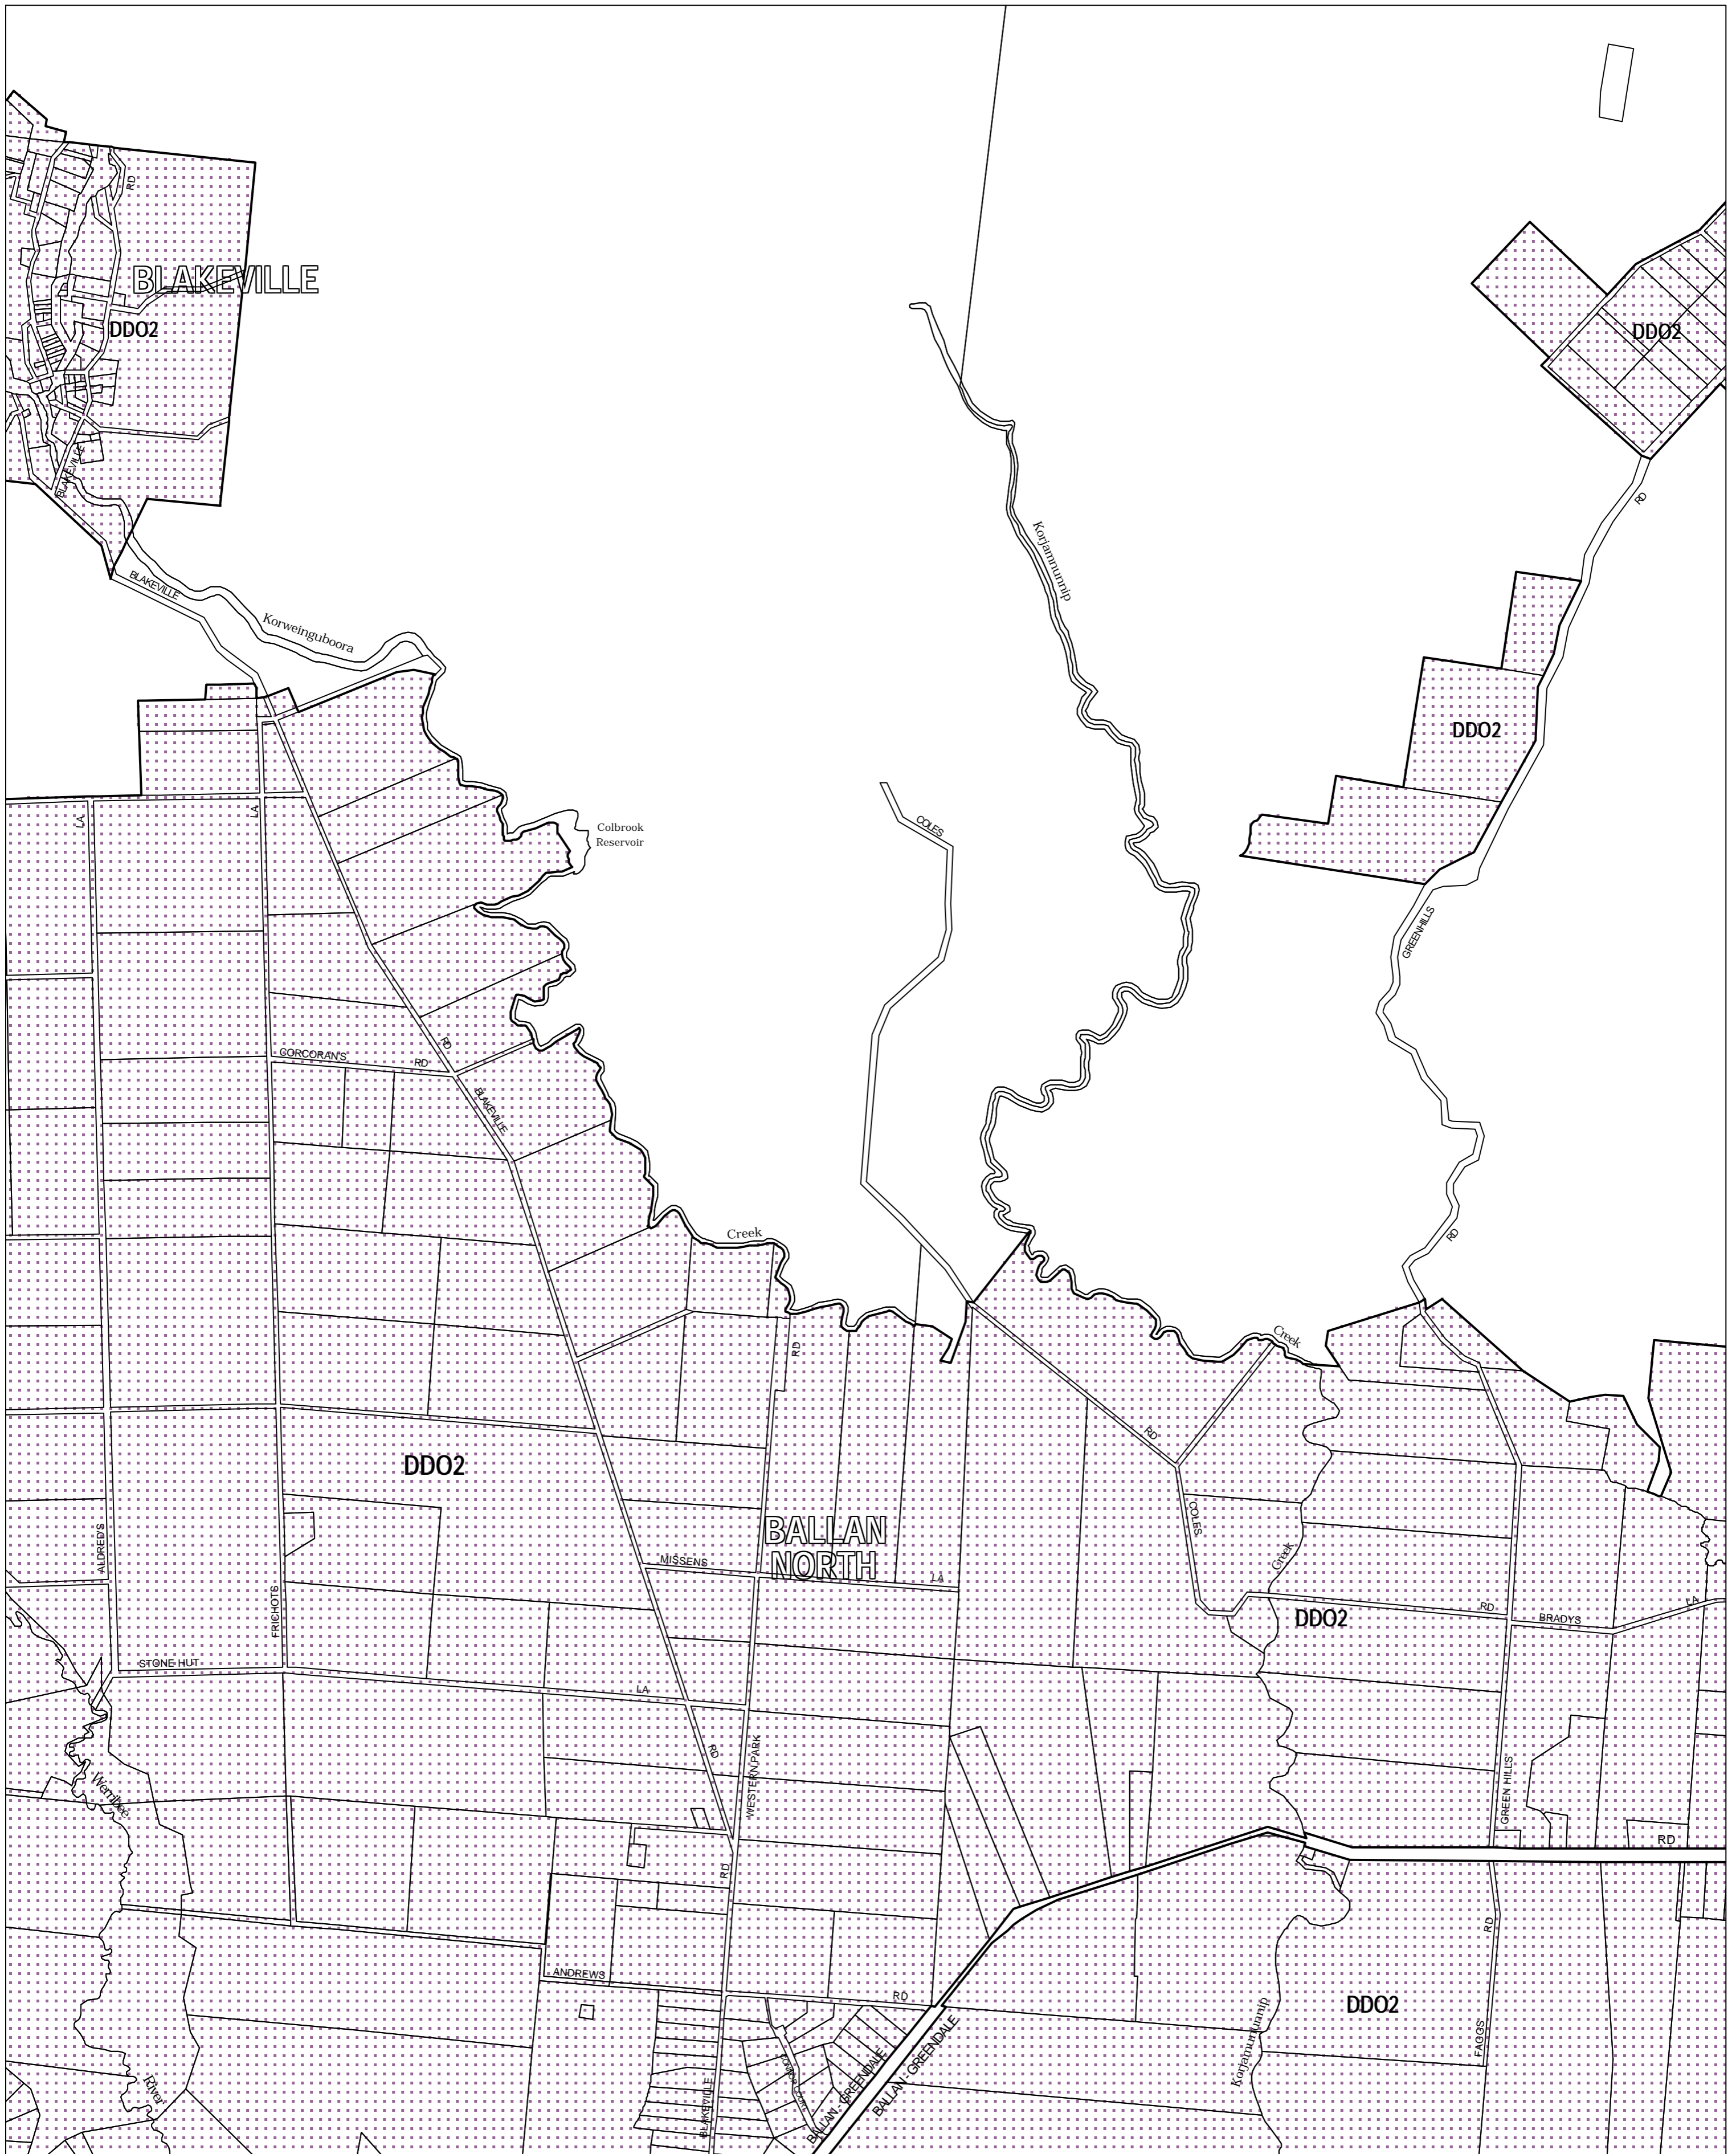

MOORABOOL PLANNING SCHEME - LOCAL PROVISION

Overlays

DDO2 Design And Development Overlay - Schedule 2

AUSTRALIAN MAP GRID ZONE 55

Printed: 12/6/2007