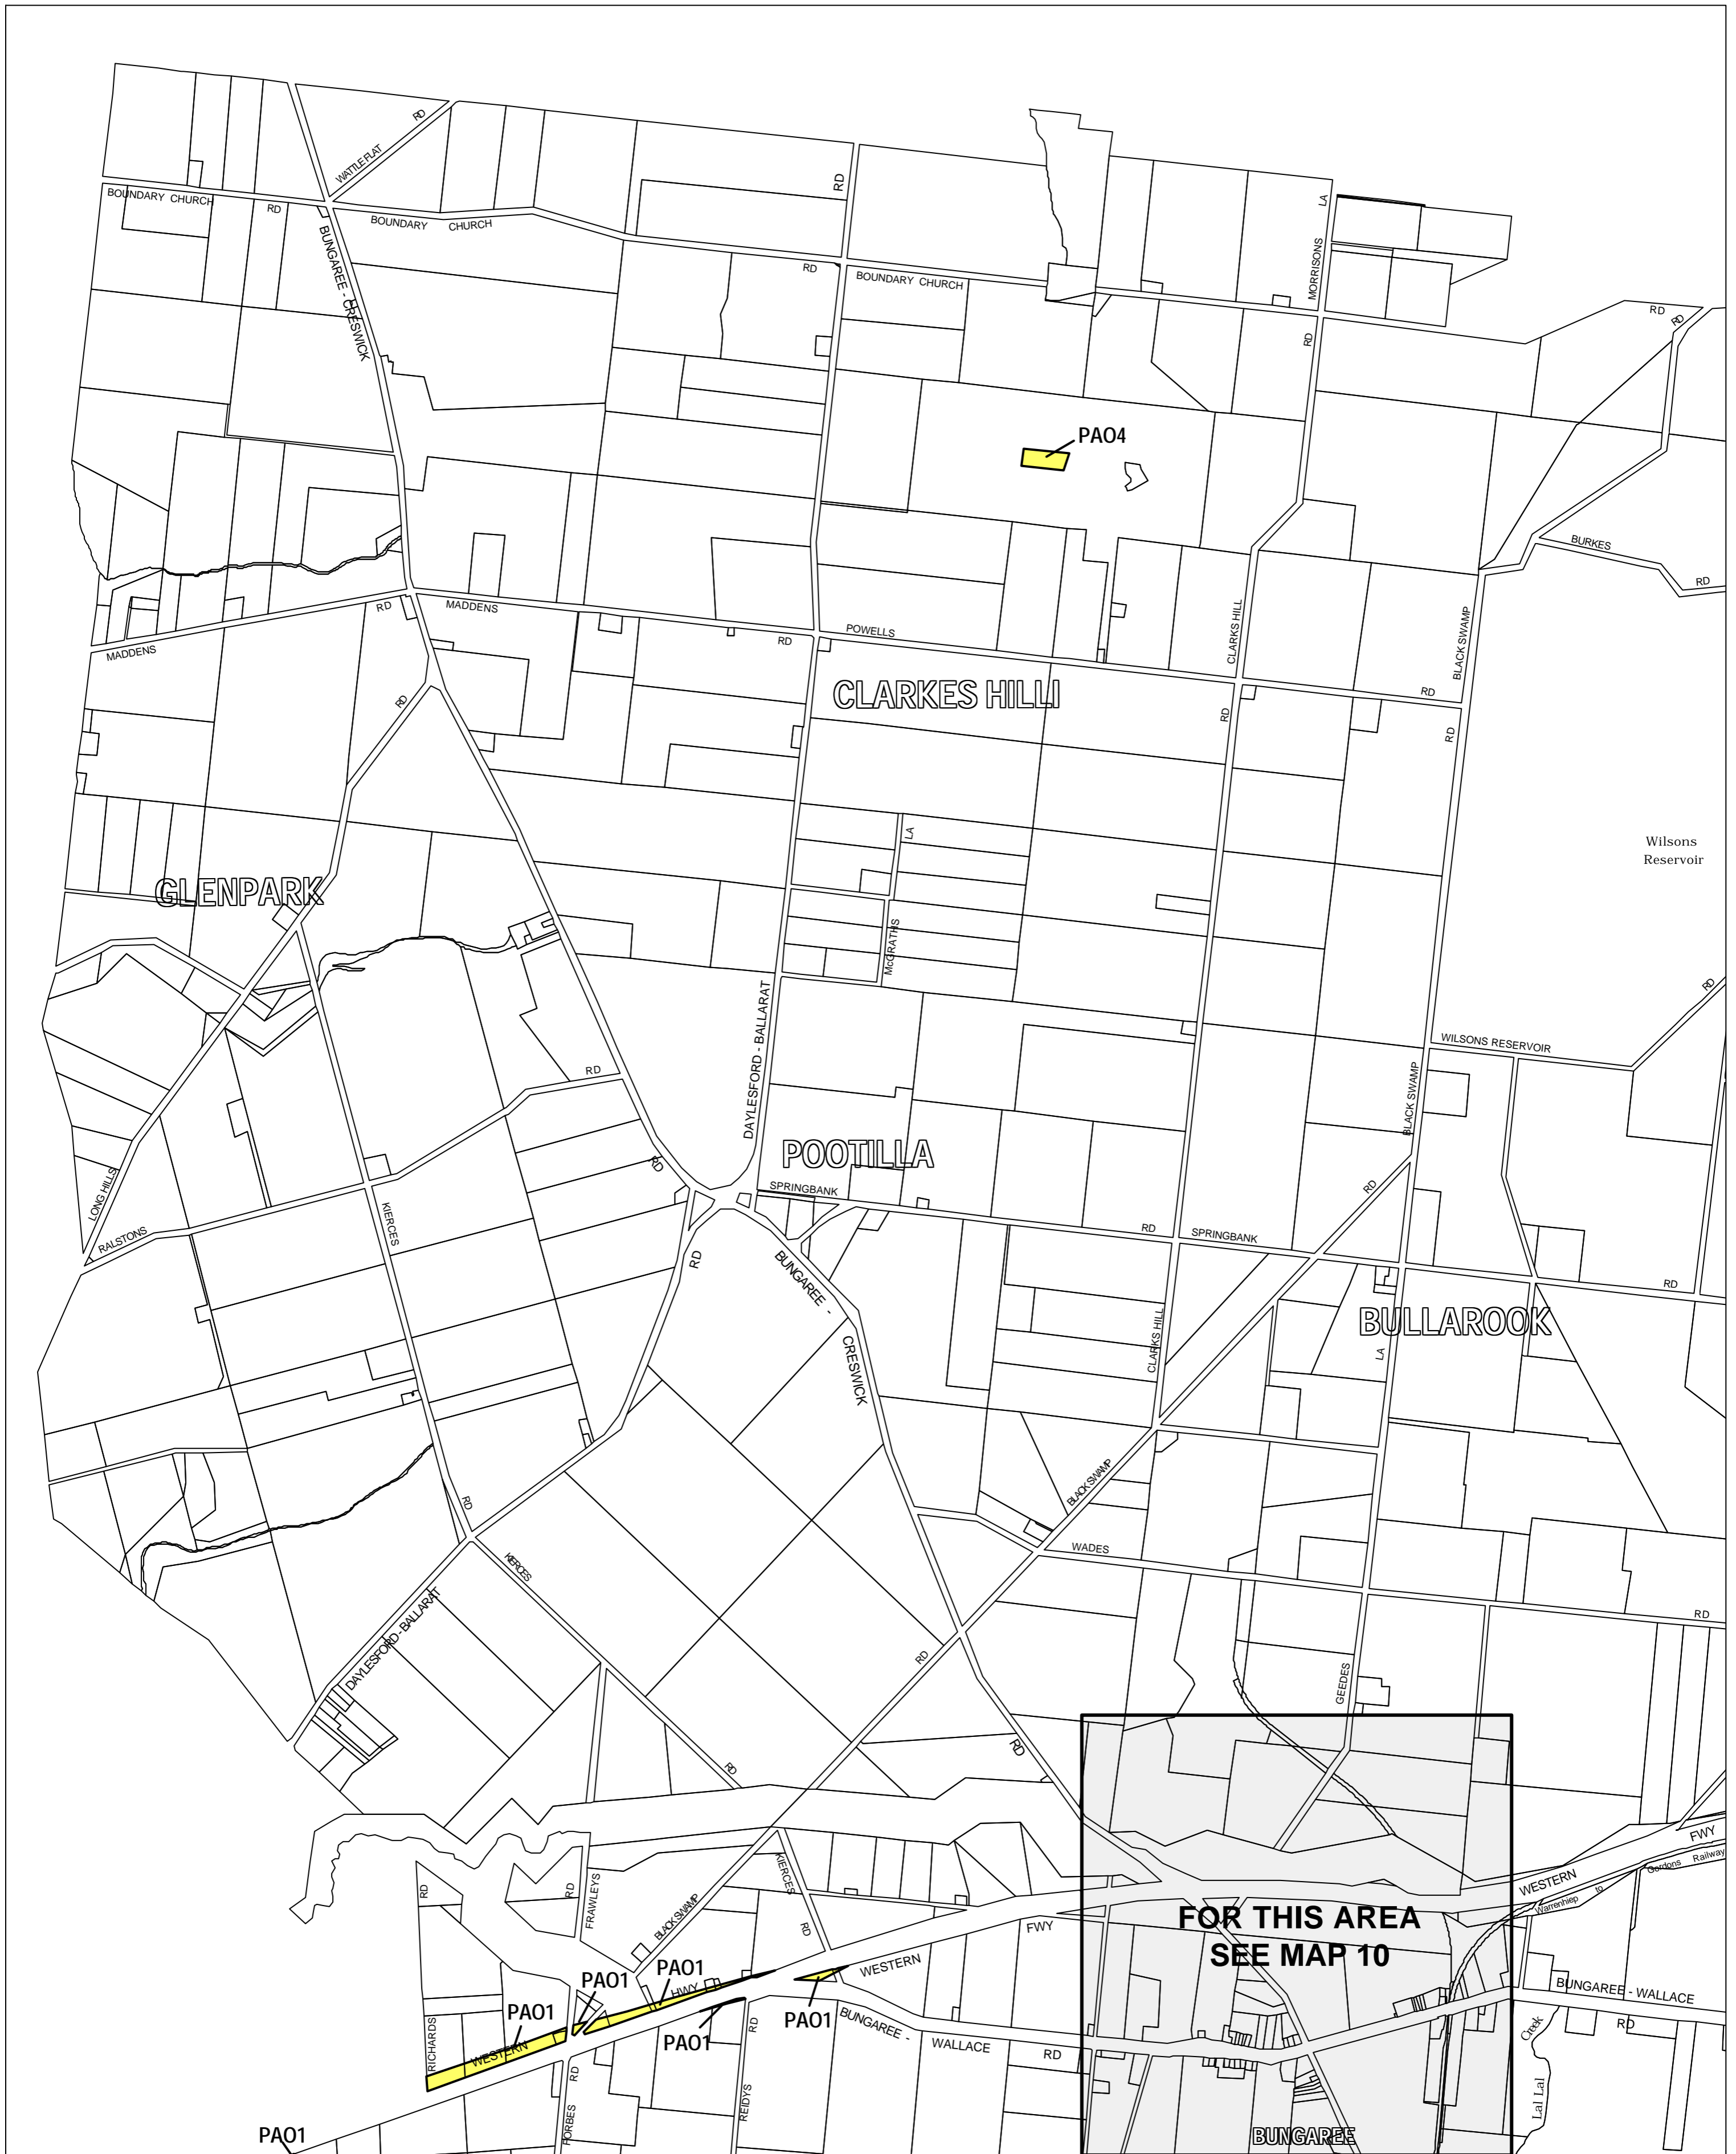

MOORABOOL PLANNING SCHEME - LOCAL PROVISION

Overlays	
	Public Acquisition Overlay 1
	Public Acquisition Overlay 4

AUSTRALIAN MAP GRID ZONE 55

Printed: 28/6/2007

AMENDMENT C42