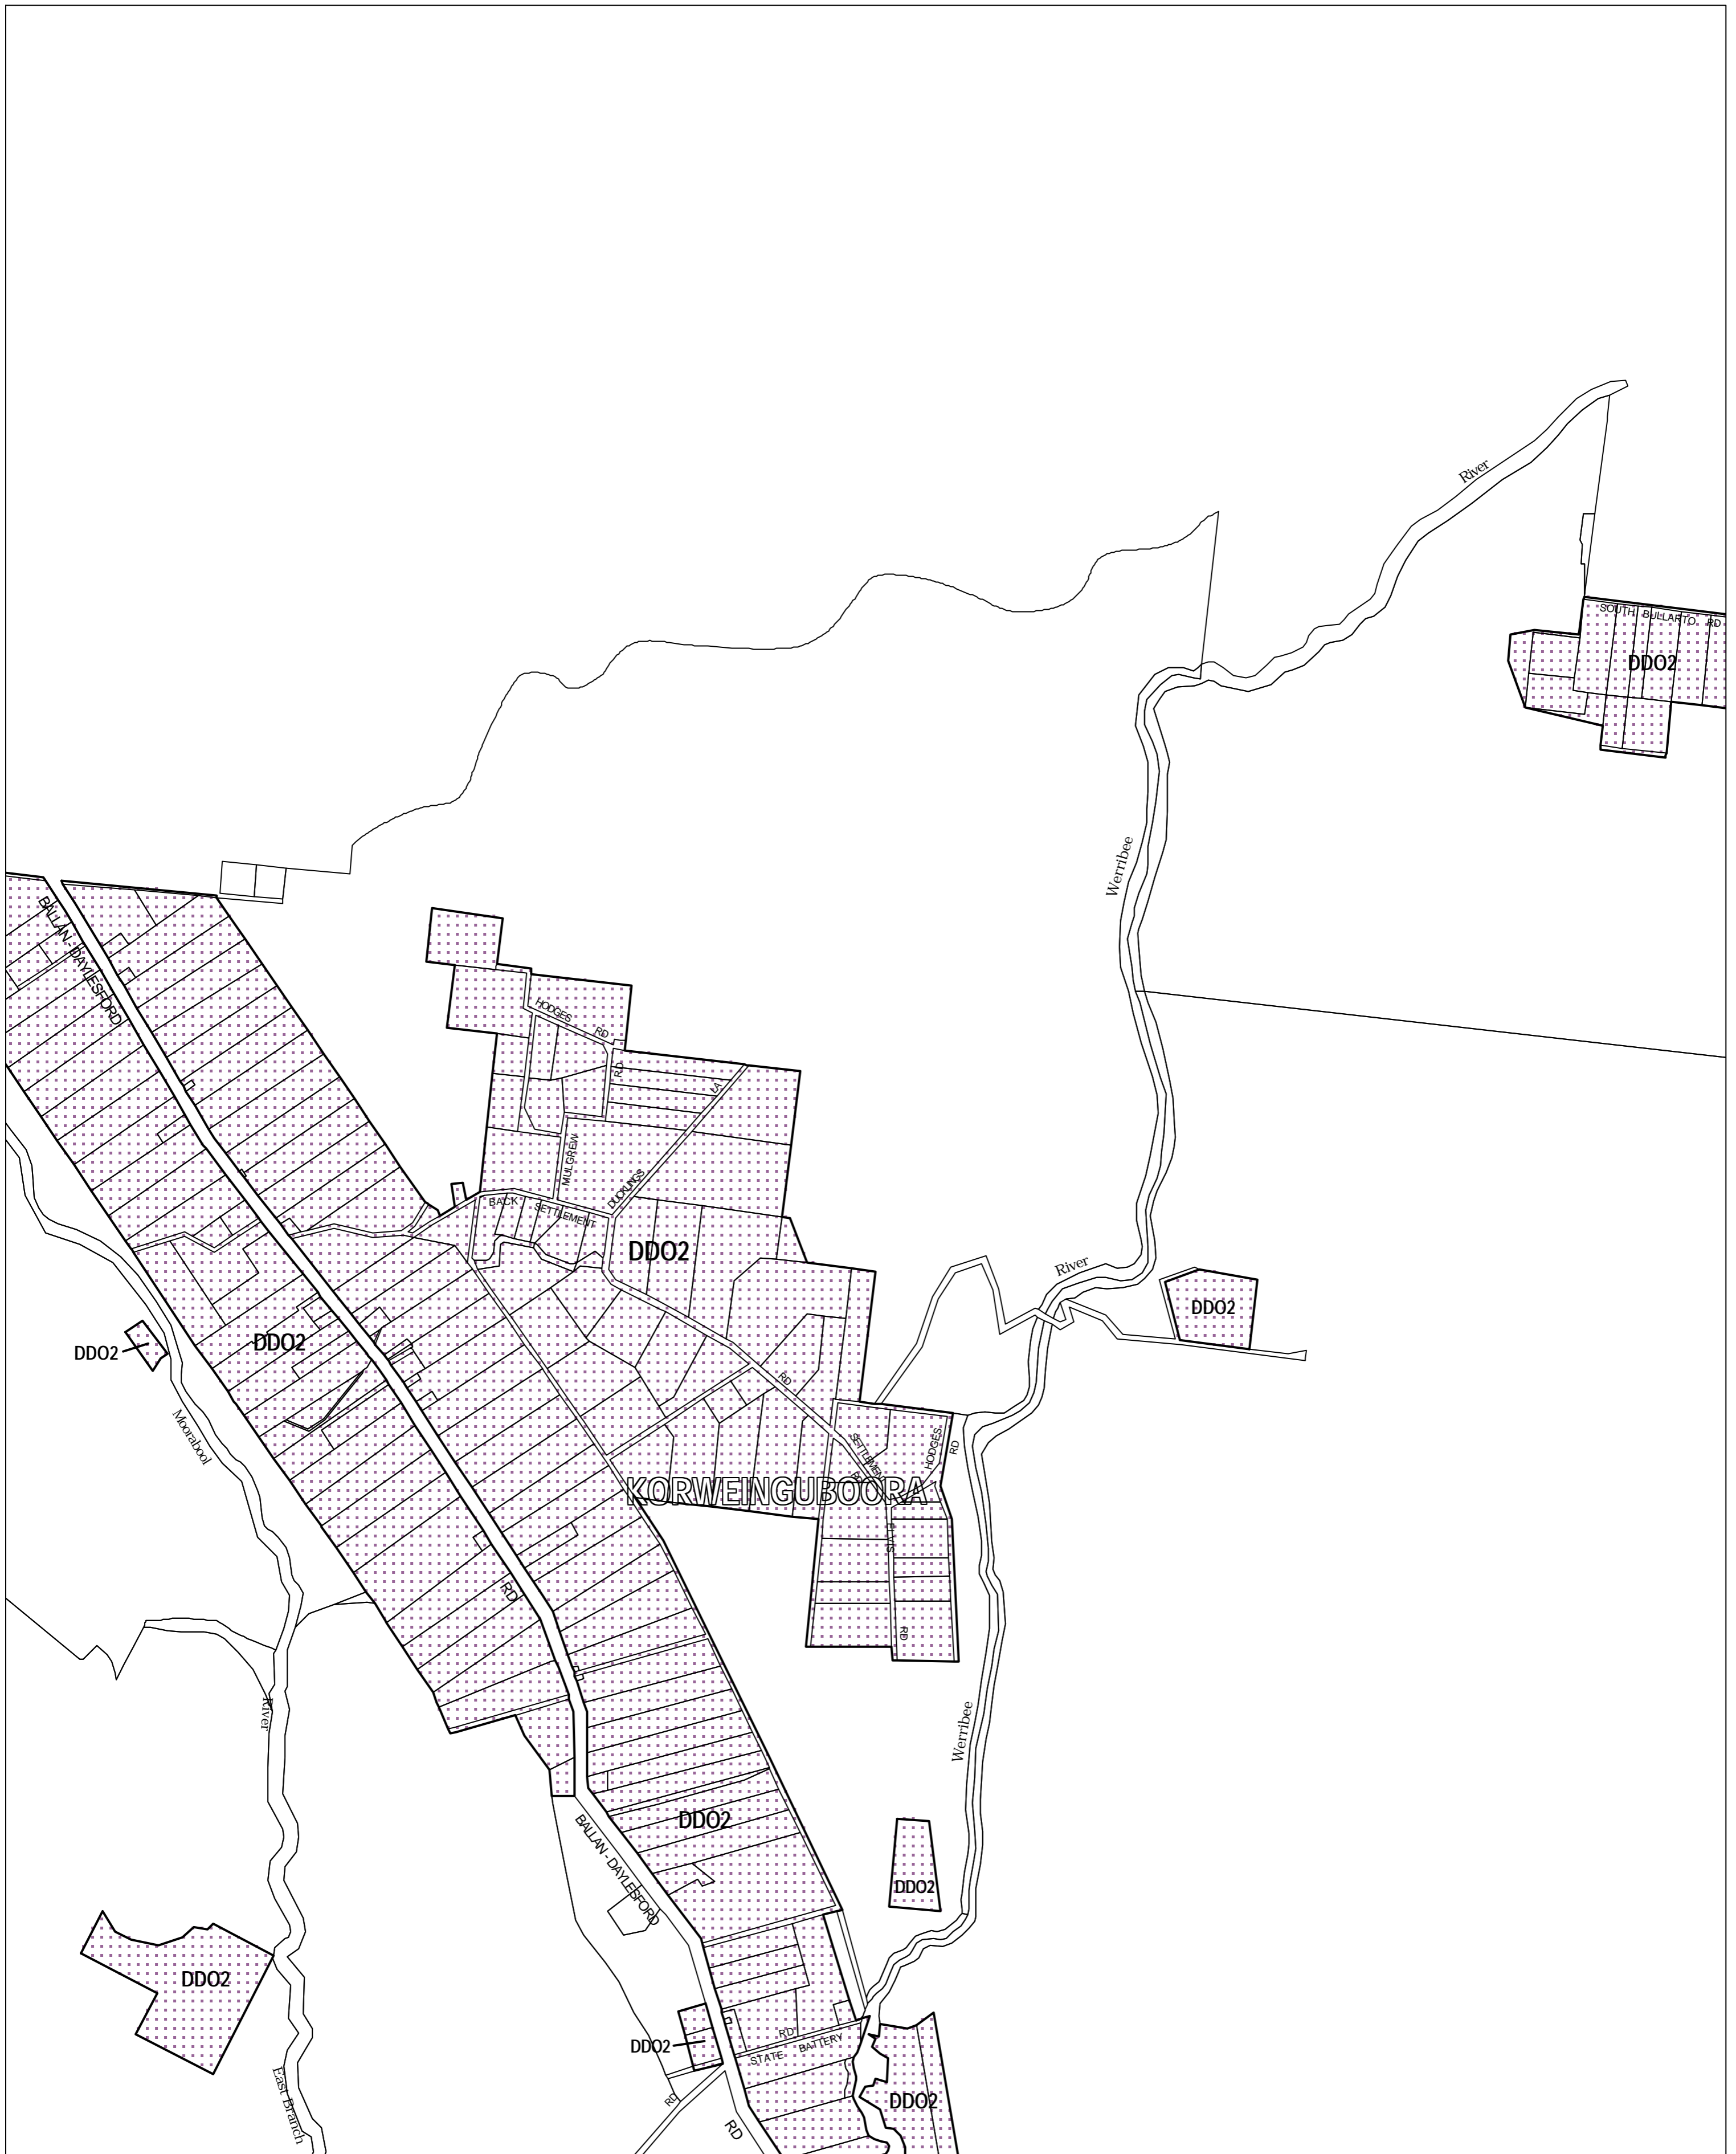

MOORABOOL PLANNING SCHEME - LOCAL PROVISION

Overlays

DDO2 Design And Development Overlay - Schedule 2

AUSTRALIAN MAP GRID ZONE 55

Printed: 12/6/2007