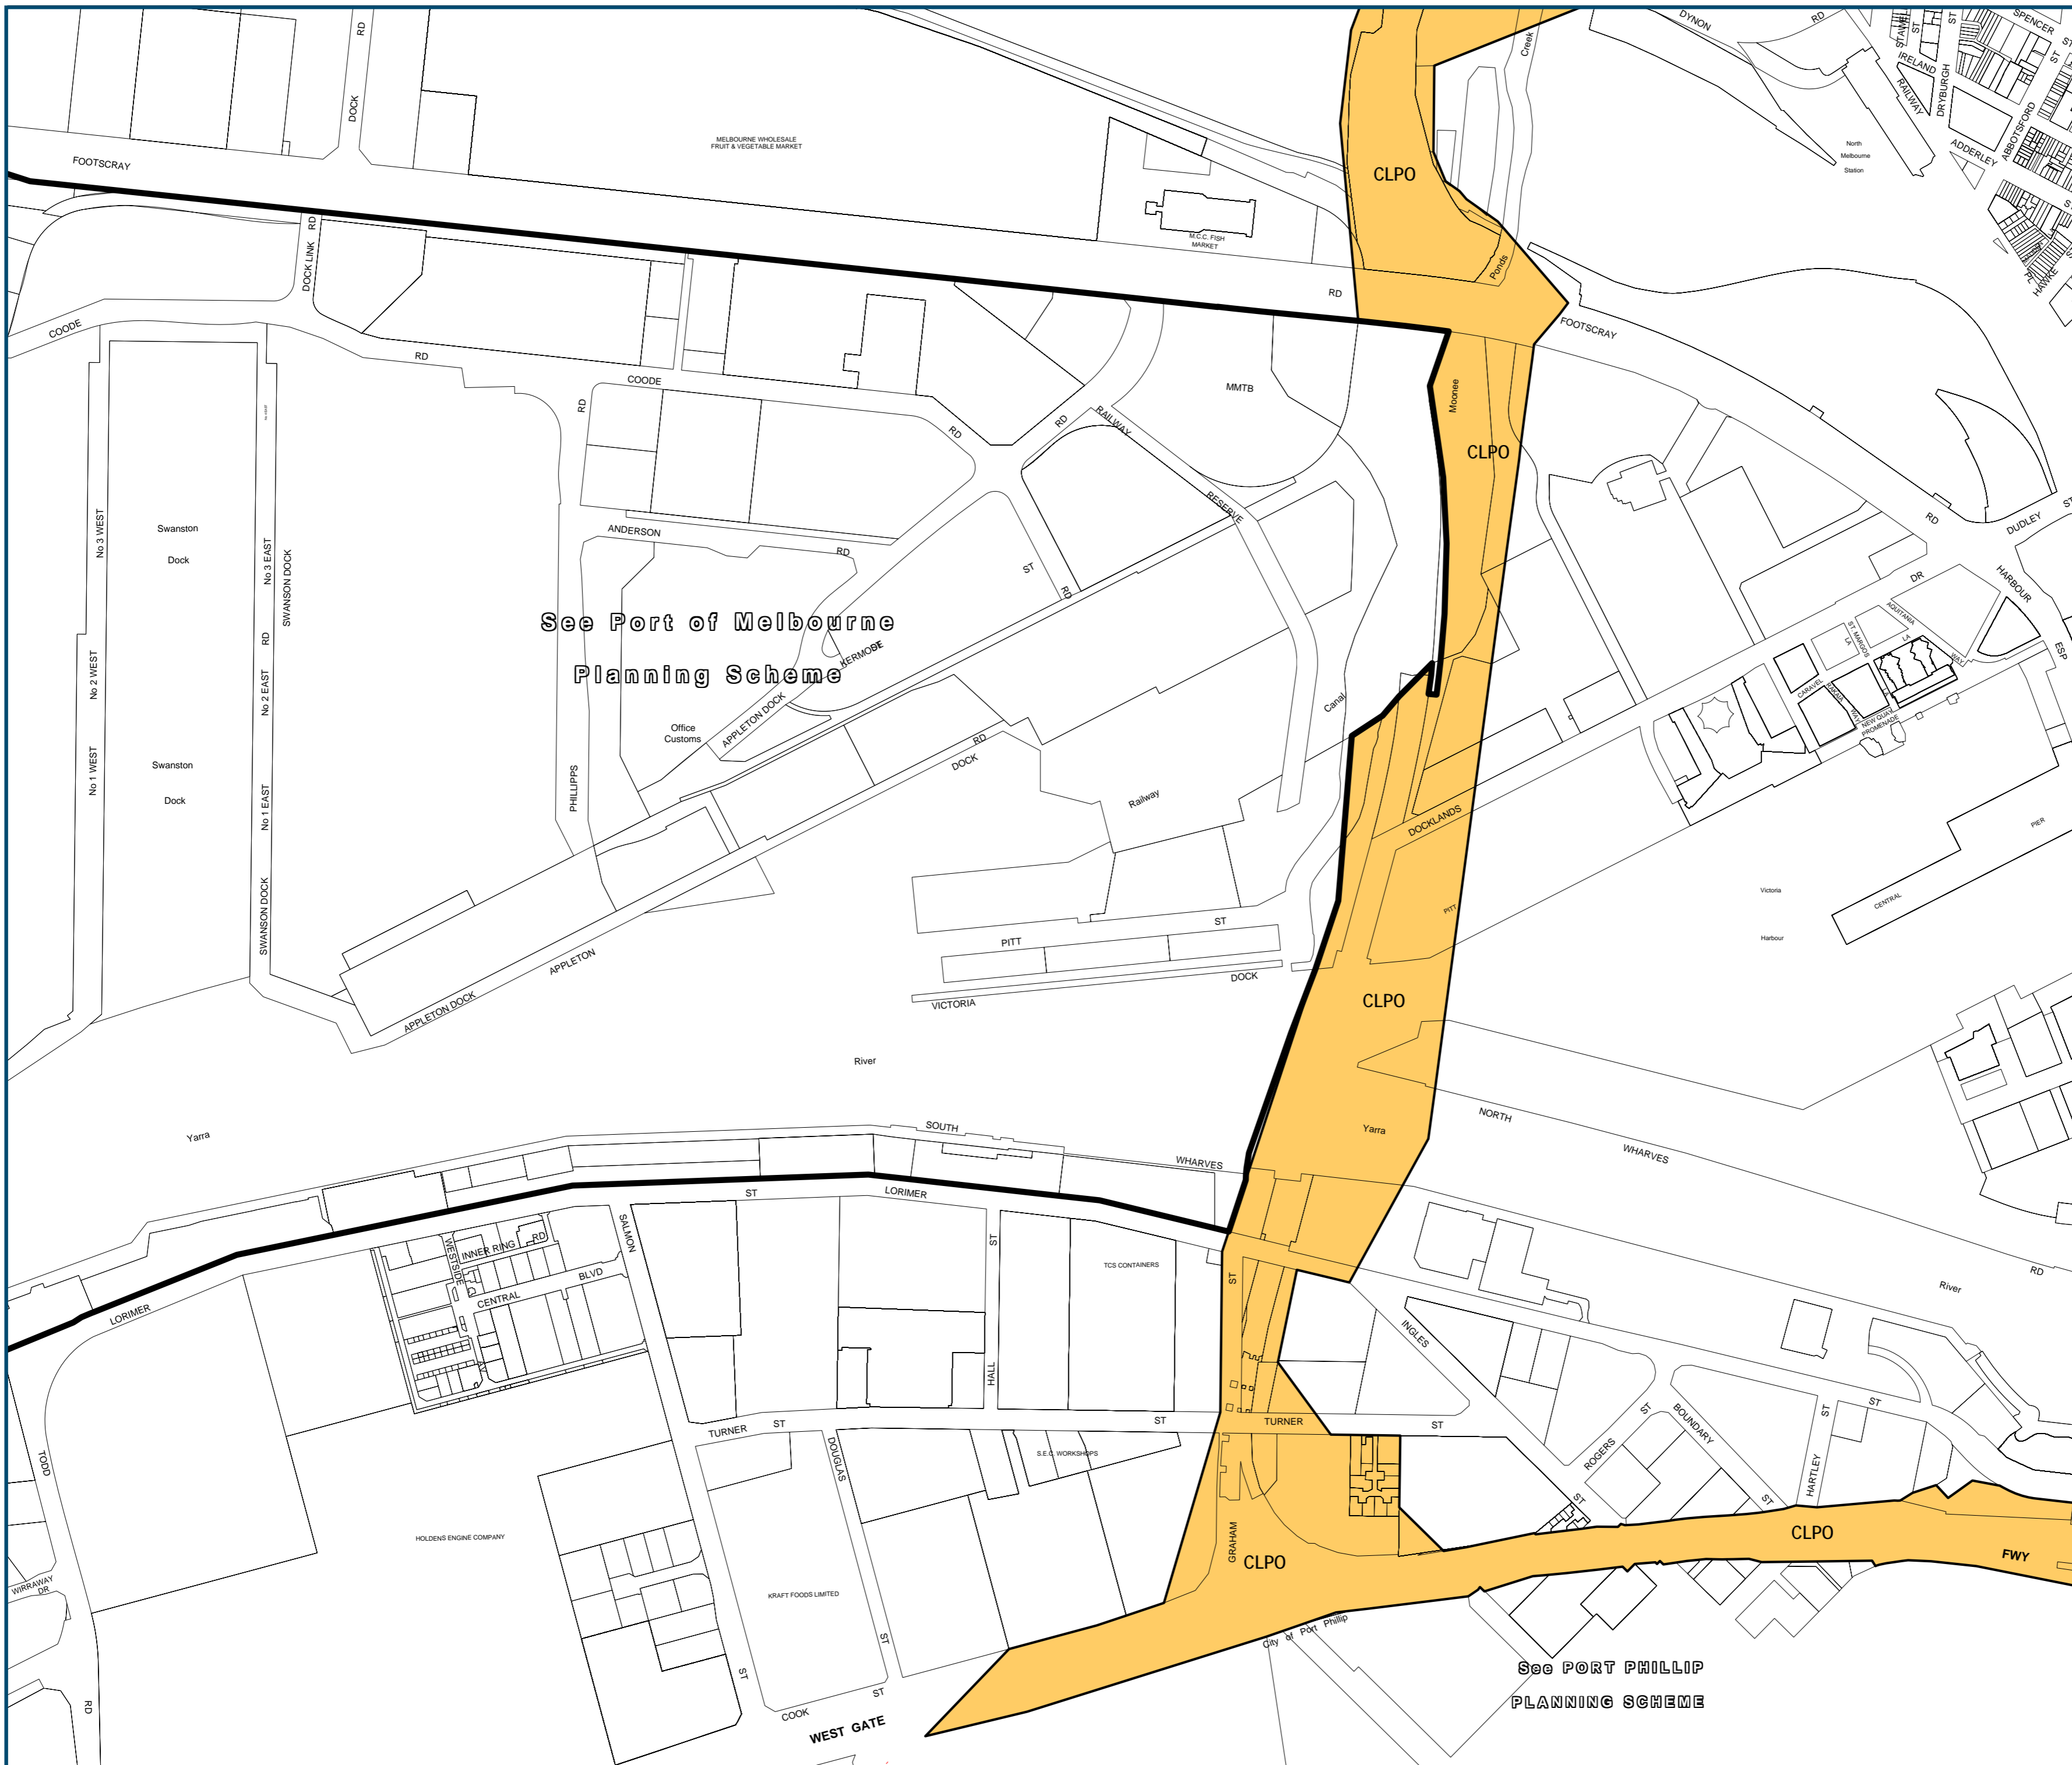

MELBOURNE PLANNING SCHEME - LOCAL PROVISION

CITY LINK PROJECT OVERLAY

Overlays

CLPO City Link Project Overlay

INDEX TO ADJOINING MAPS

Printed: 8/1/2008

AMENDMENT C127

MAP No 7CLPO