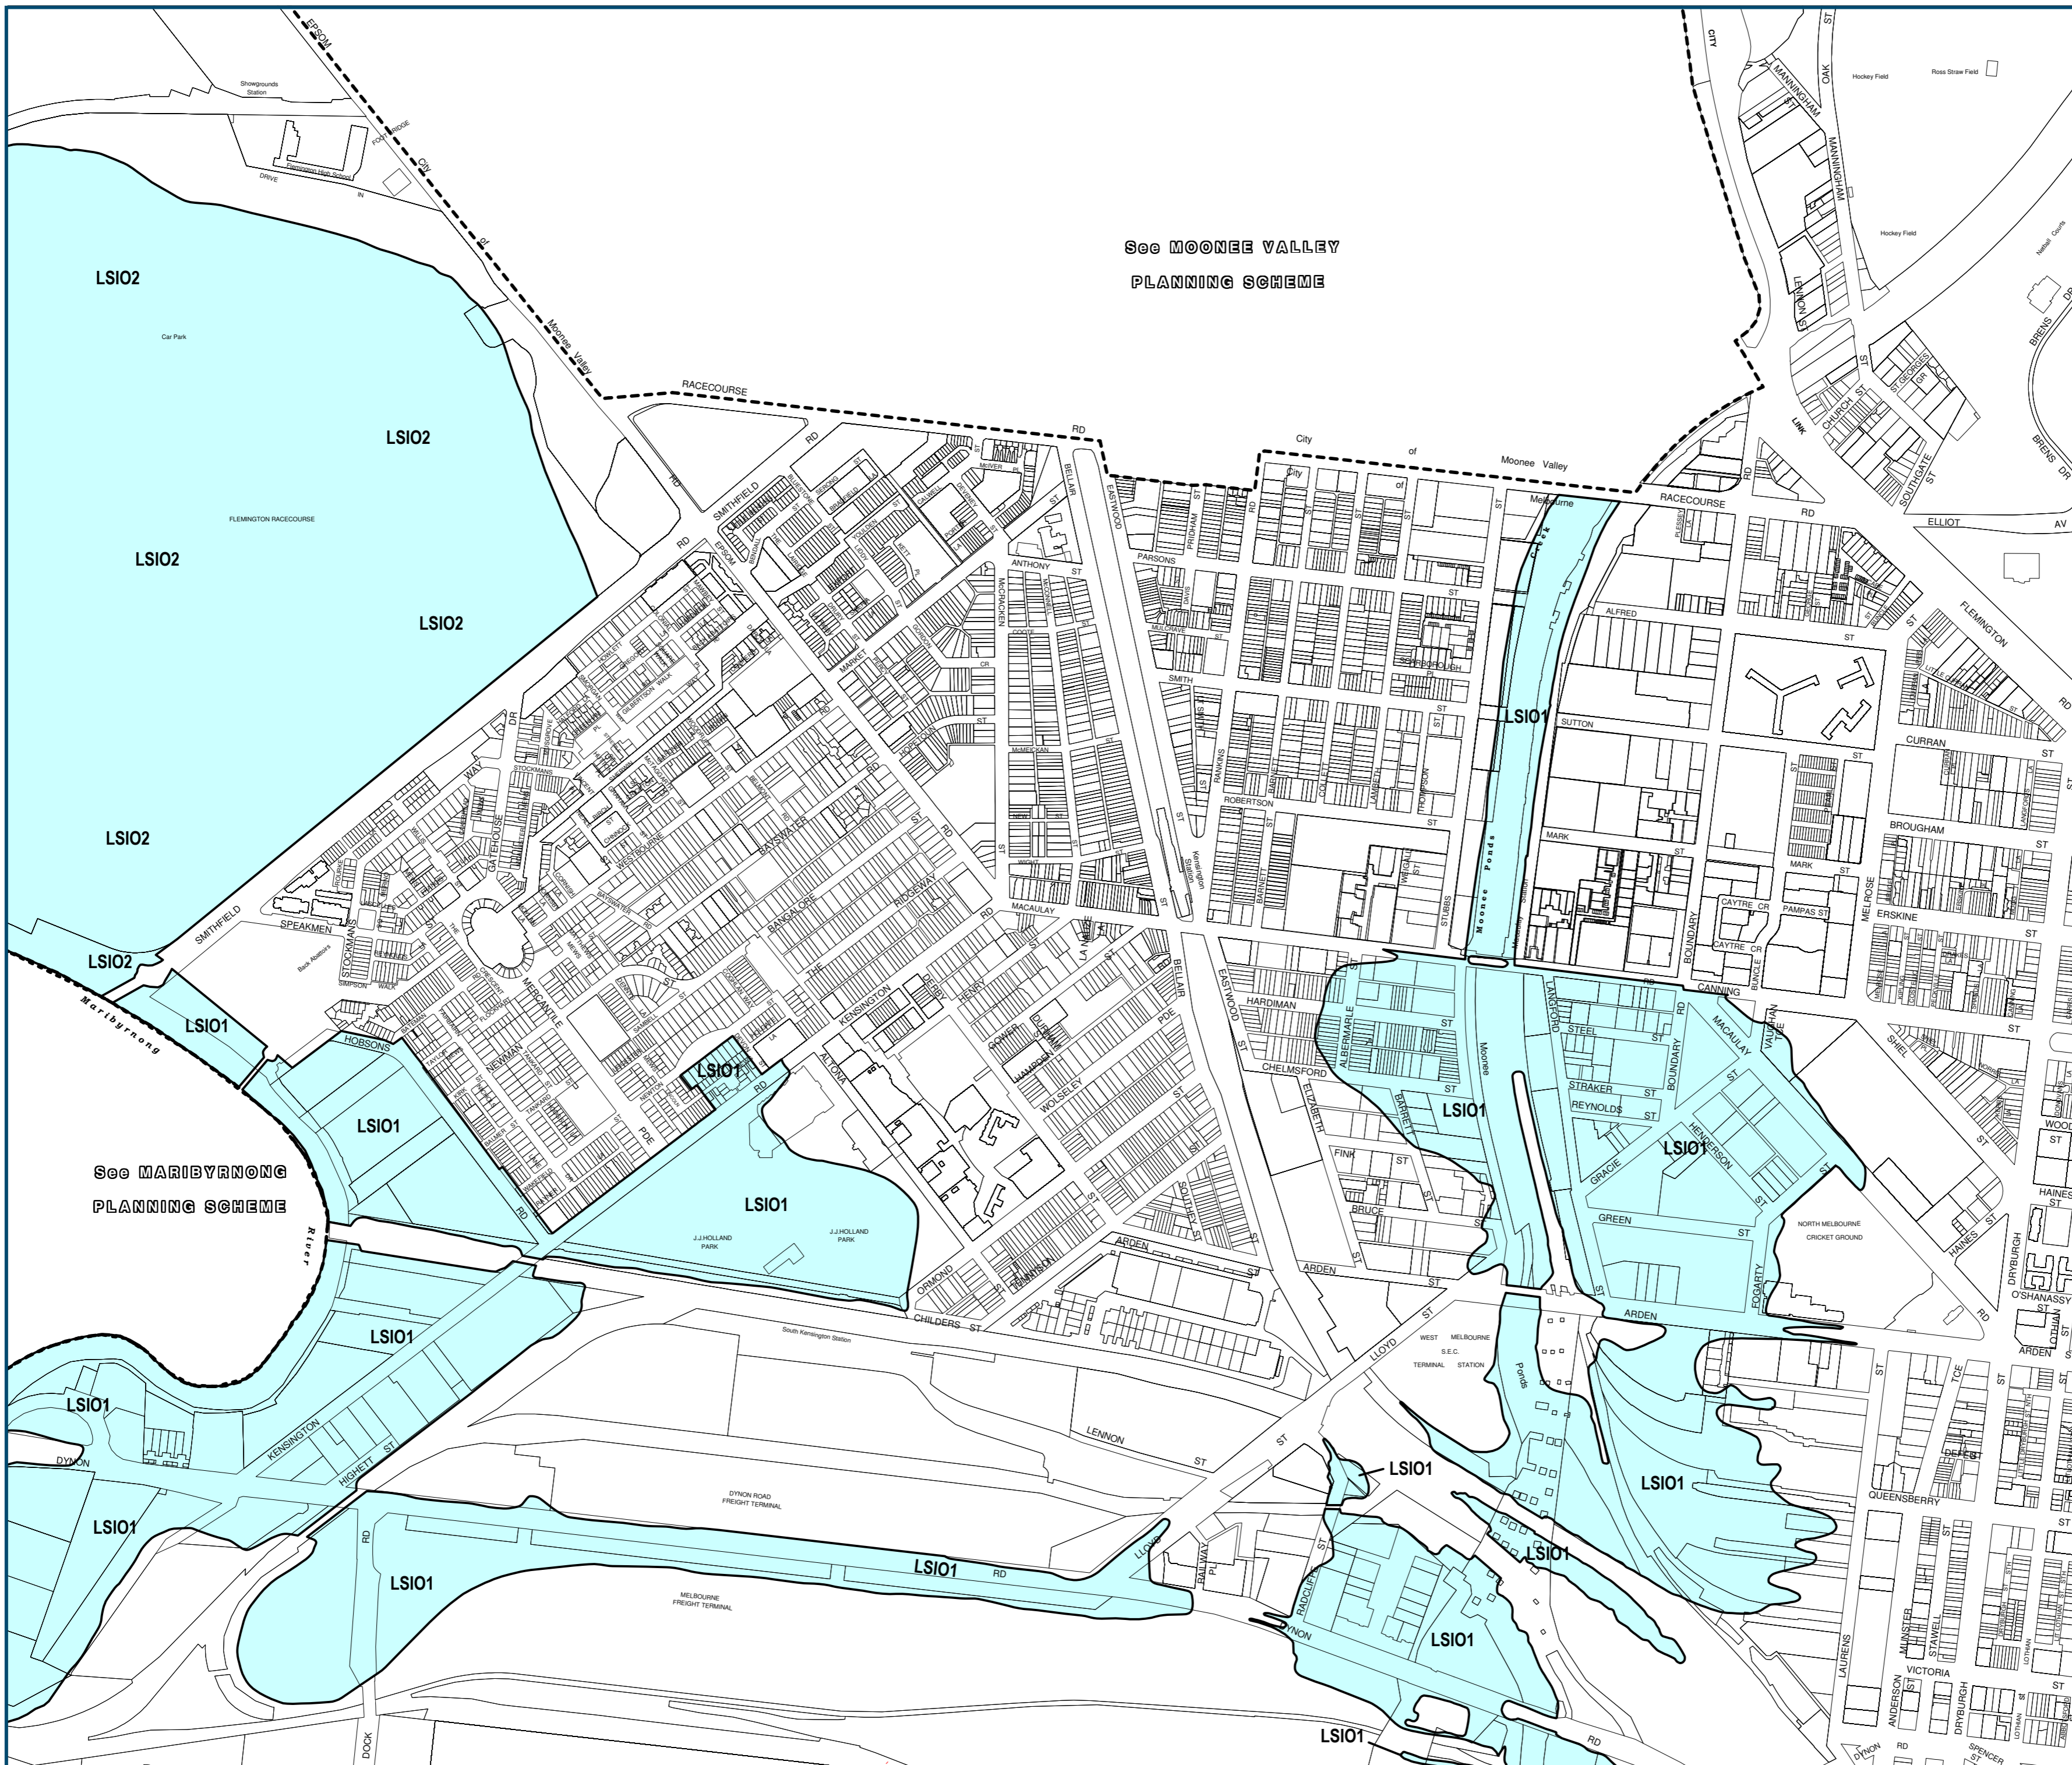

MELBOURNE PLANNING SCHEME - LOCAL PROVISION

See MOONEE VALLEY
PLANNING SCHEME

See MARIBYRNONG
PLANNING SCHEME

LAND
SUBJECT
TO
INUNDATION
OVERLAY

1. **Overlays**
2. LSIO1 Land Subject To Inundation Overlay - Schedule 1
   - LSIO2 Land Subject To Inundation Overlay - Schedule 2

INDEX TO ADJOINING MAPS

Printed: 7/2/2011

AMENDMENT C153

MAP No 4LSIO

* This map should be read in conjunction with additional Planning Overlay Maps (if applicable) as indicated on the INDEX TO MAPS.
* A complete list of zones and other overlays is in the written part of this scheme.