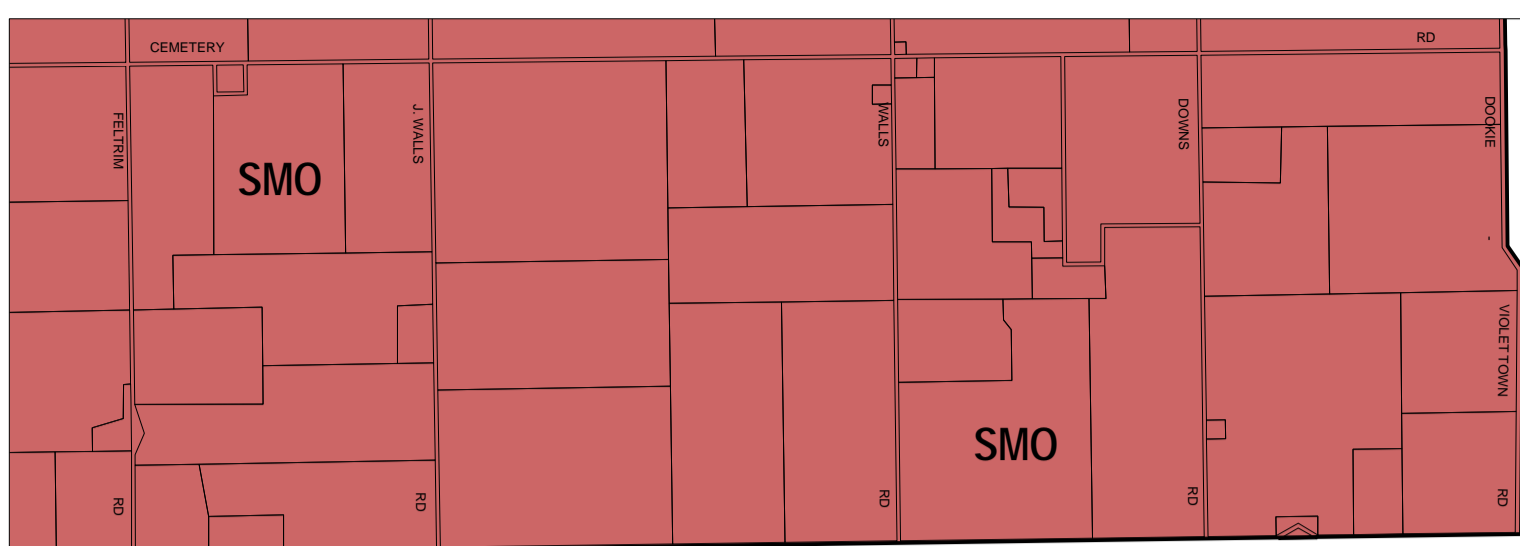

GREATER SHEPPARTON PLANNING SCHEME - LOCAL PROVISION

Overlays

SMO Salinity Management Overlay

AUSTRALIAN MAP GRID ZONE 55

INDEX TO ADJOINING METRIC SERIES MAP

Printed: 31/7/2007