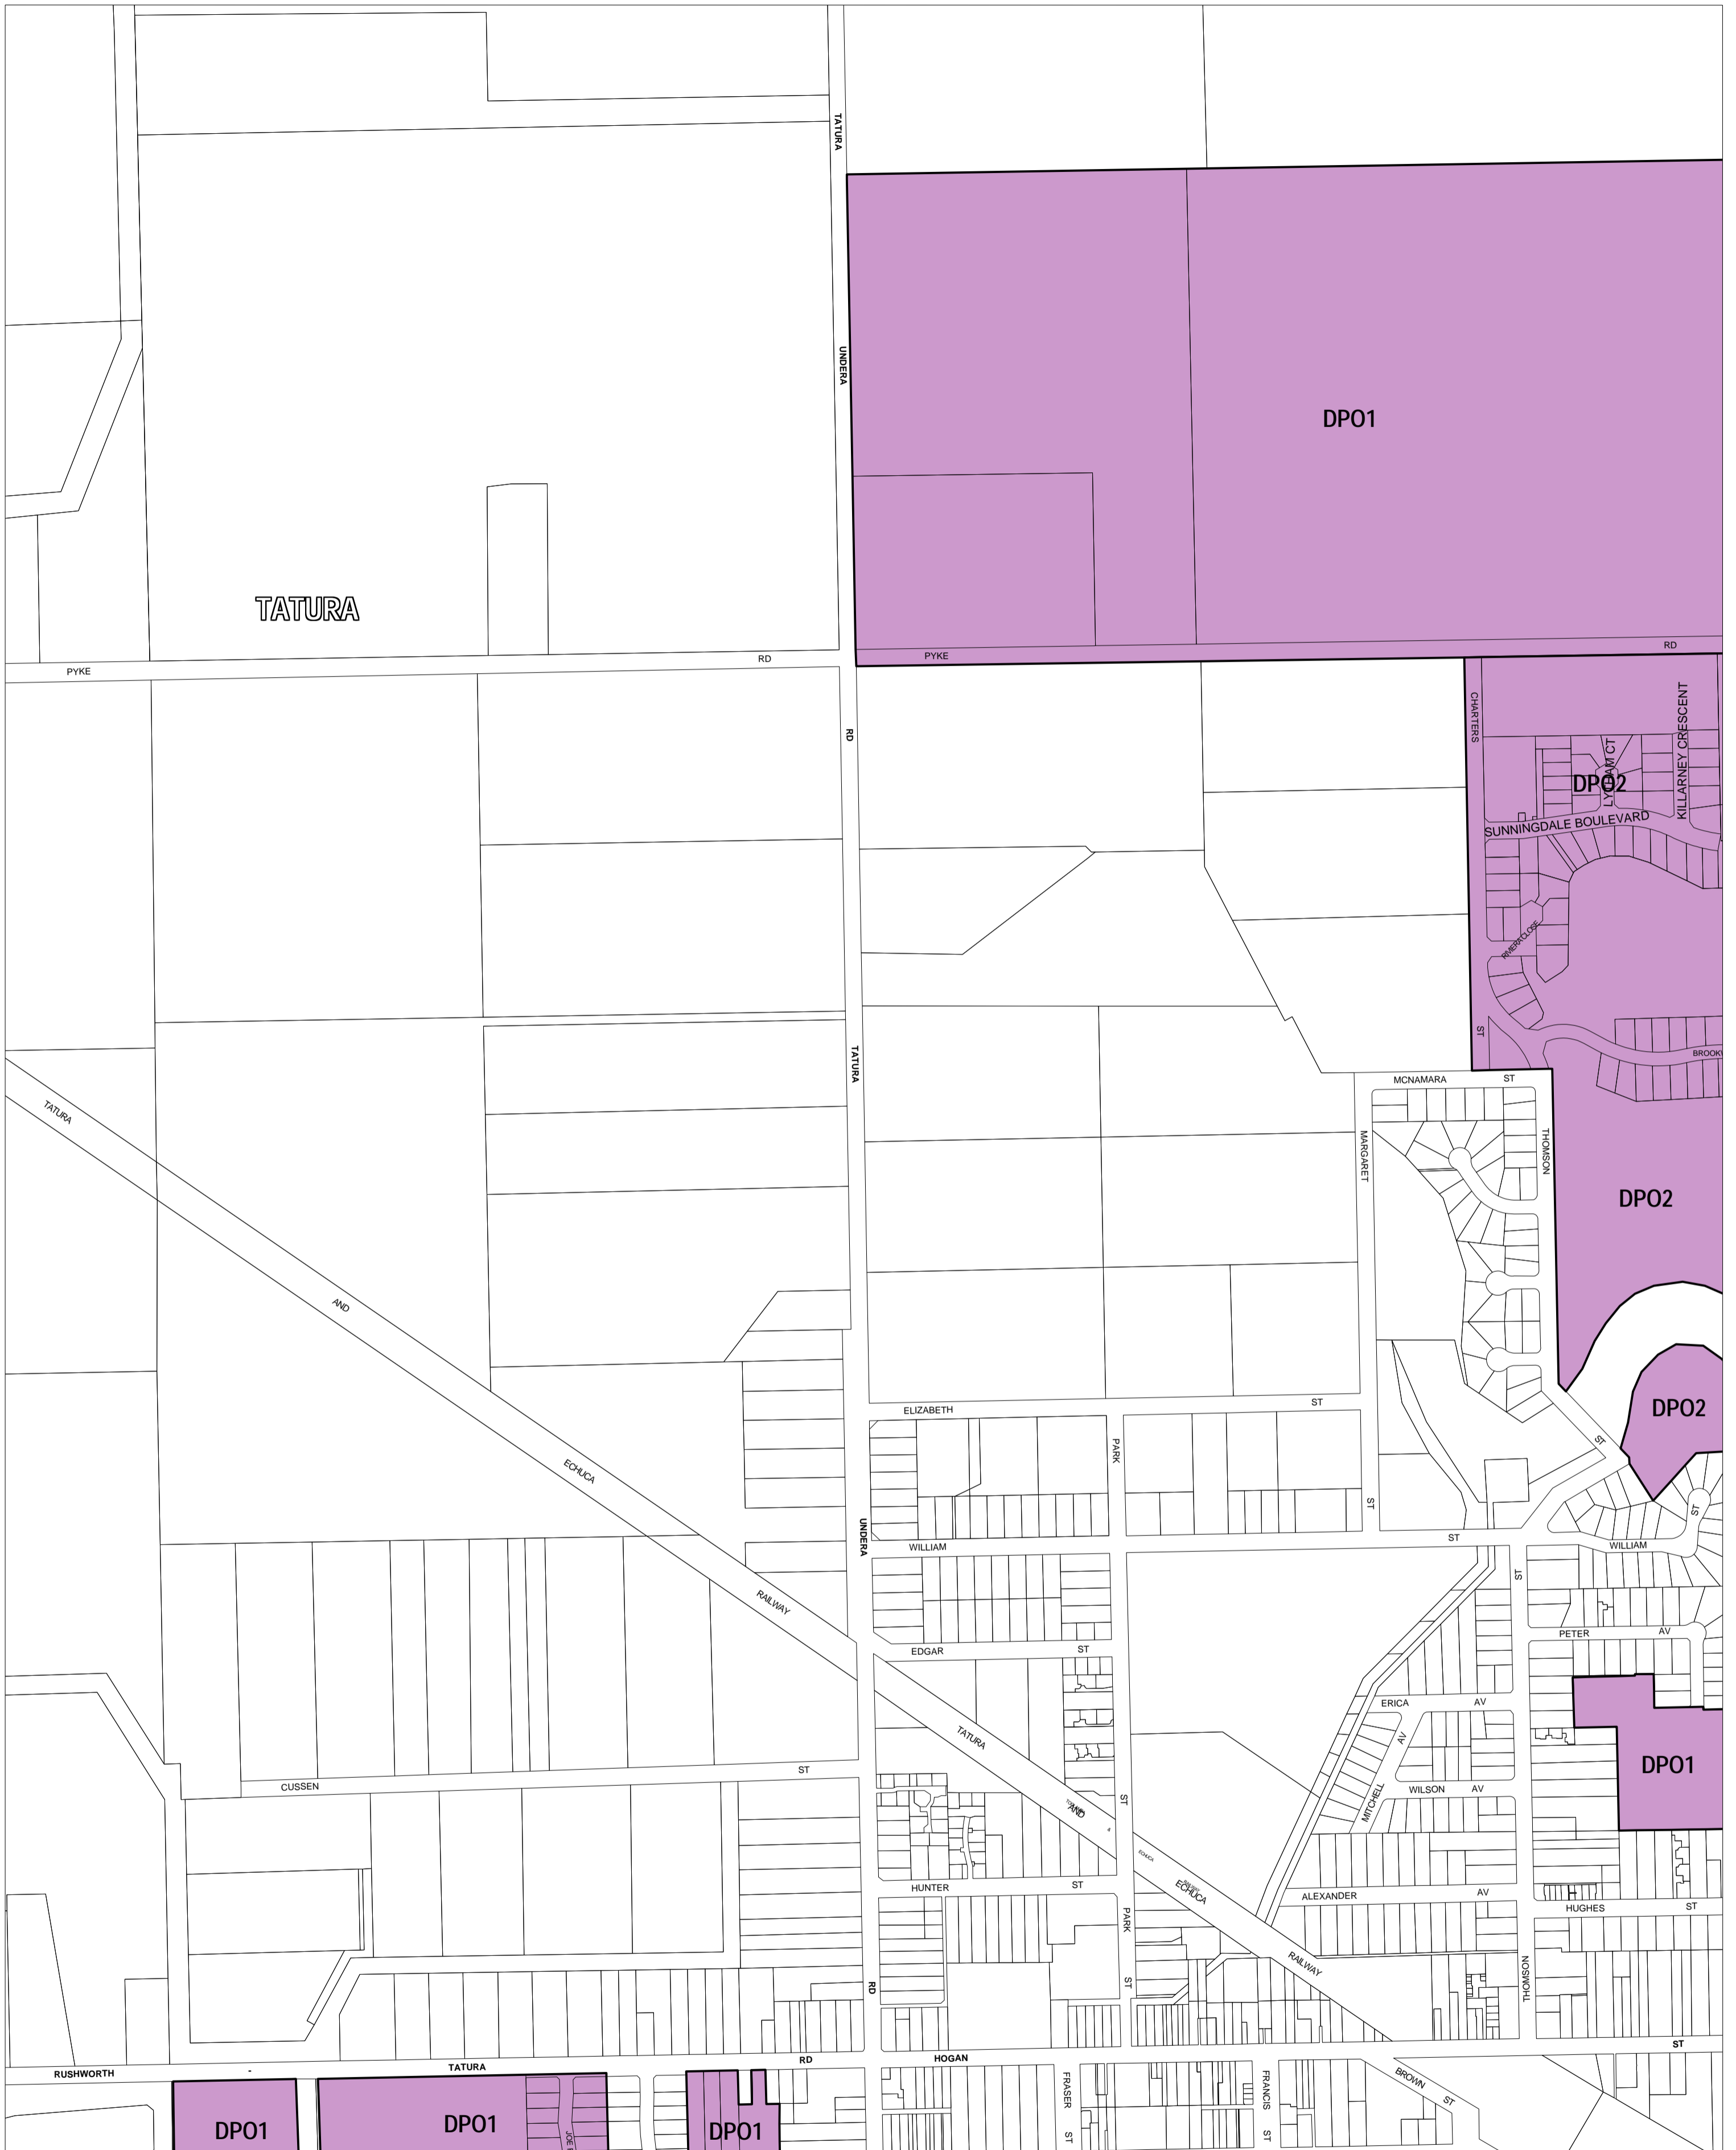

GREATER SHEPPARTON PLANNING SCHEME - LOCAL PROVISION

Overlays

- Development Plan Overlay - Schedule 1
- Development Plan Overlay - Schedule 2

AUSTRALIAN MAP GRID ZONE 55

INDEX TO ADJOINING METRIC SERIES MAP

Printed: 31/7/2007

AMENDMENT C25