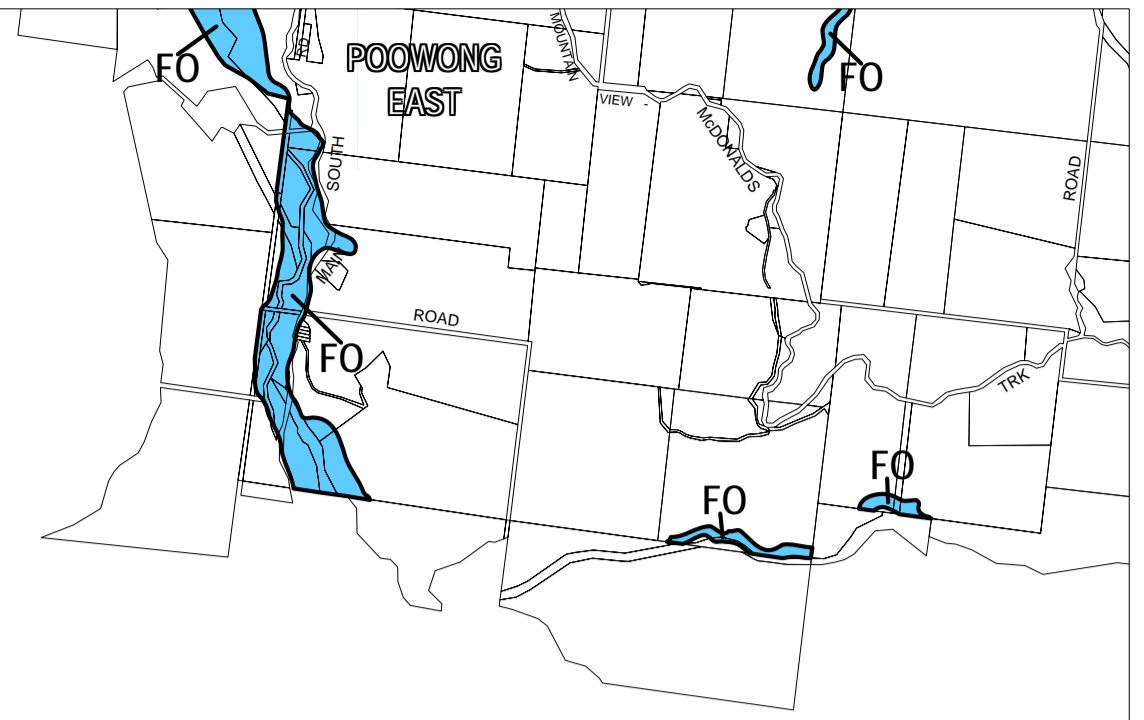

BAW BAW PLANNING SCHEME - LOCAL PROVISION

Overlays	
	Floodway Overlay

AUSTRALIAN MAP GRID ZONE 55

INDEX TO ADJOINING METRIC SERIES MAP

Printed: 28/5/2008

AMENDMENT C18