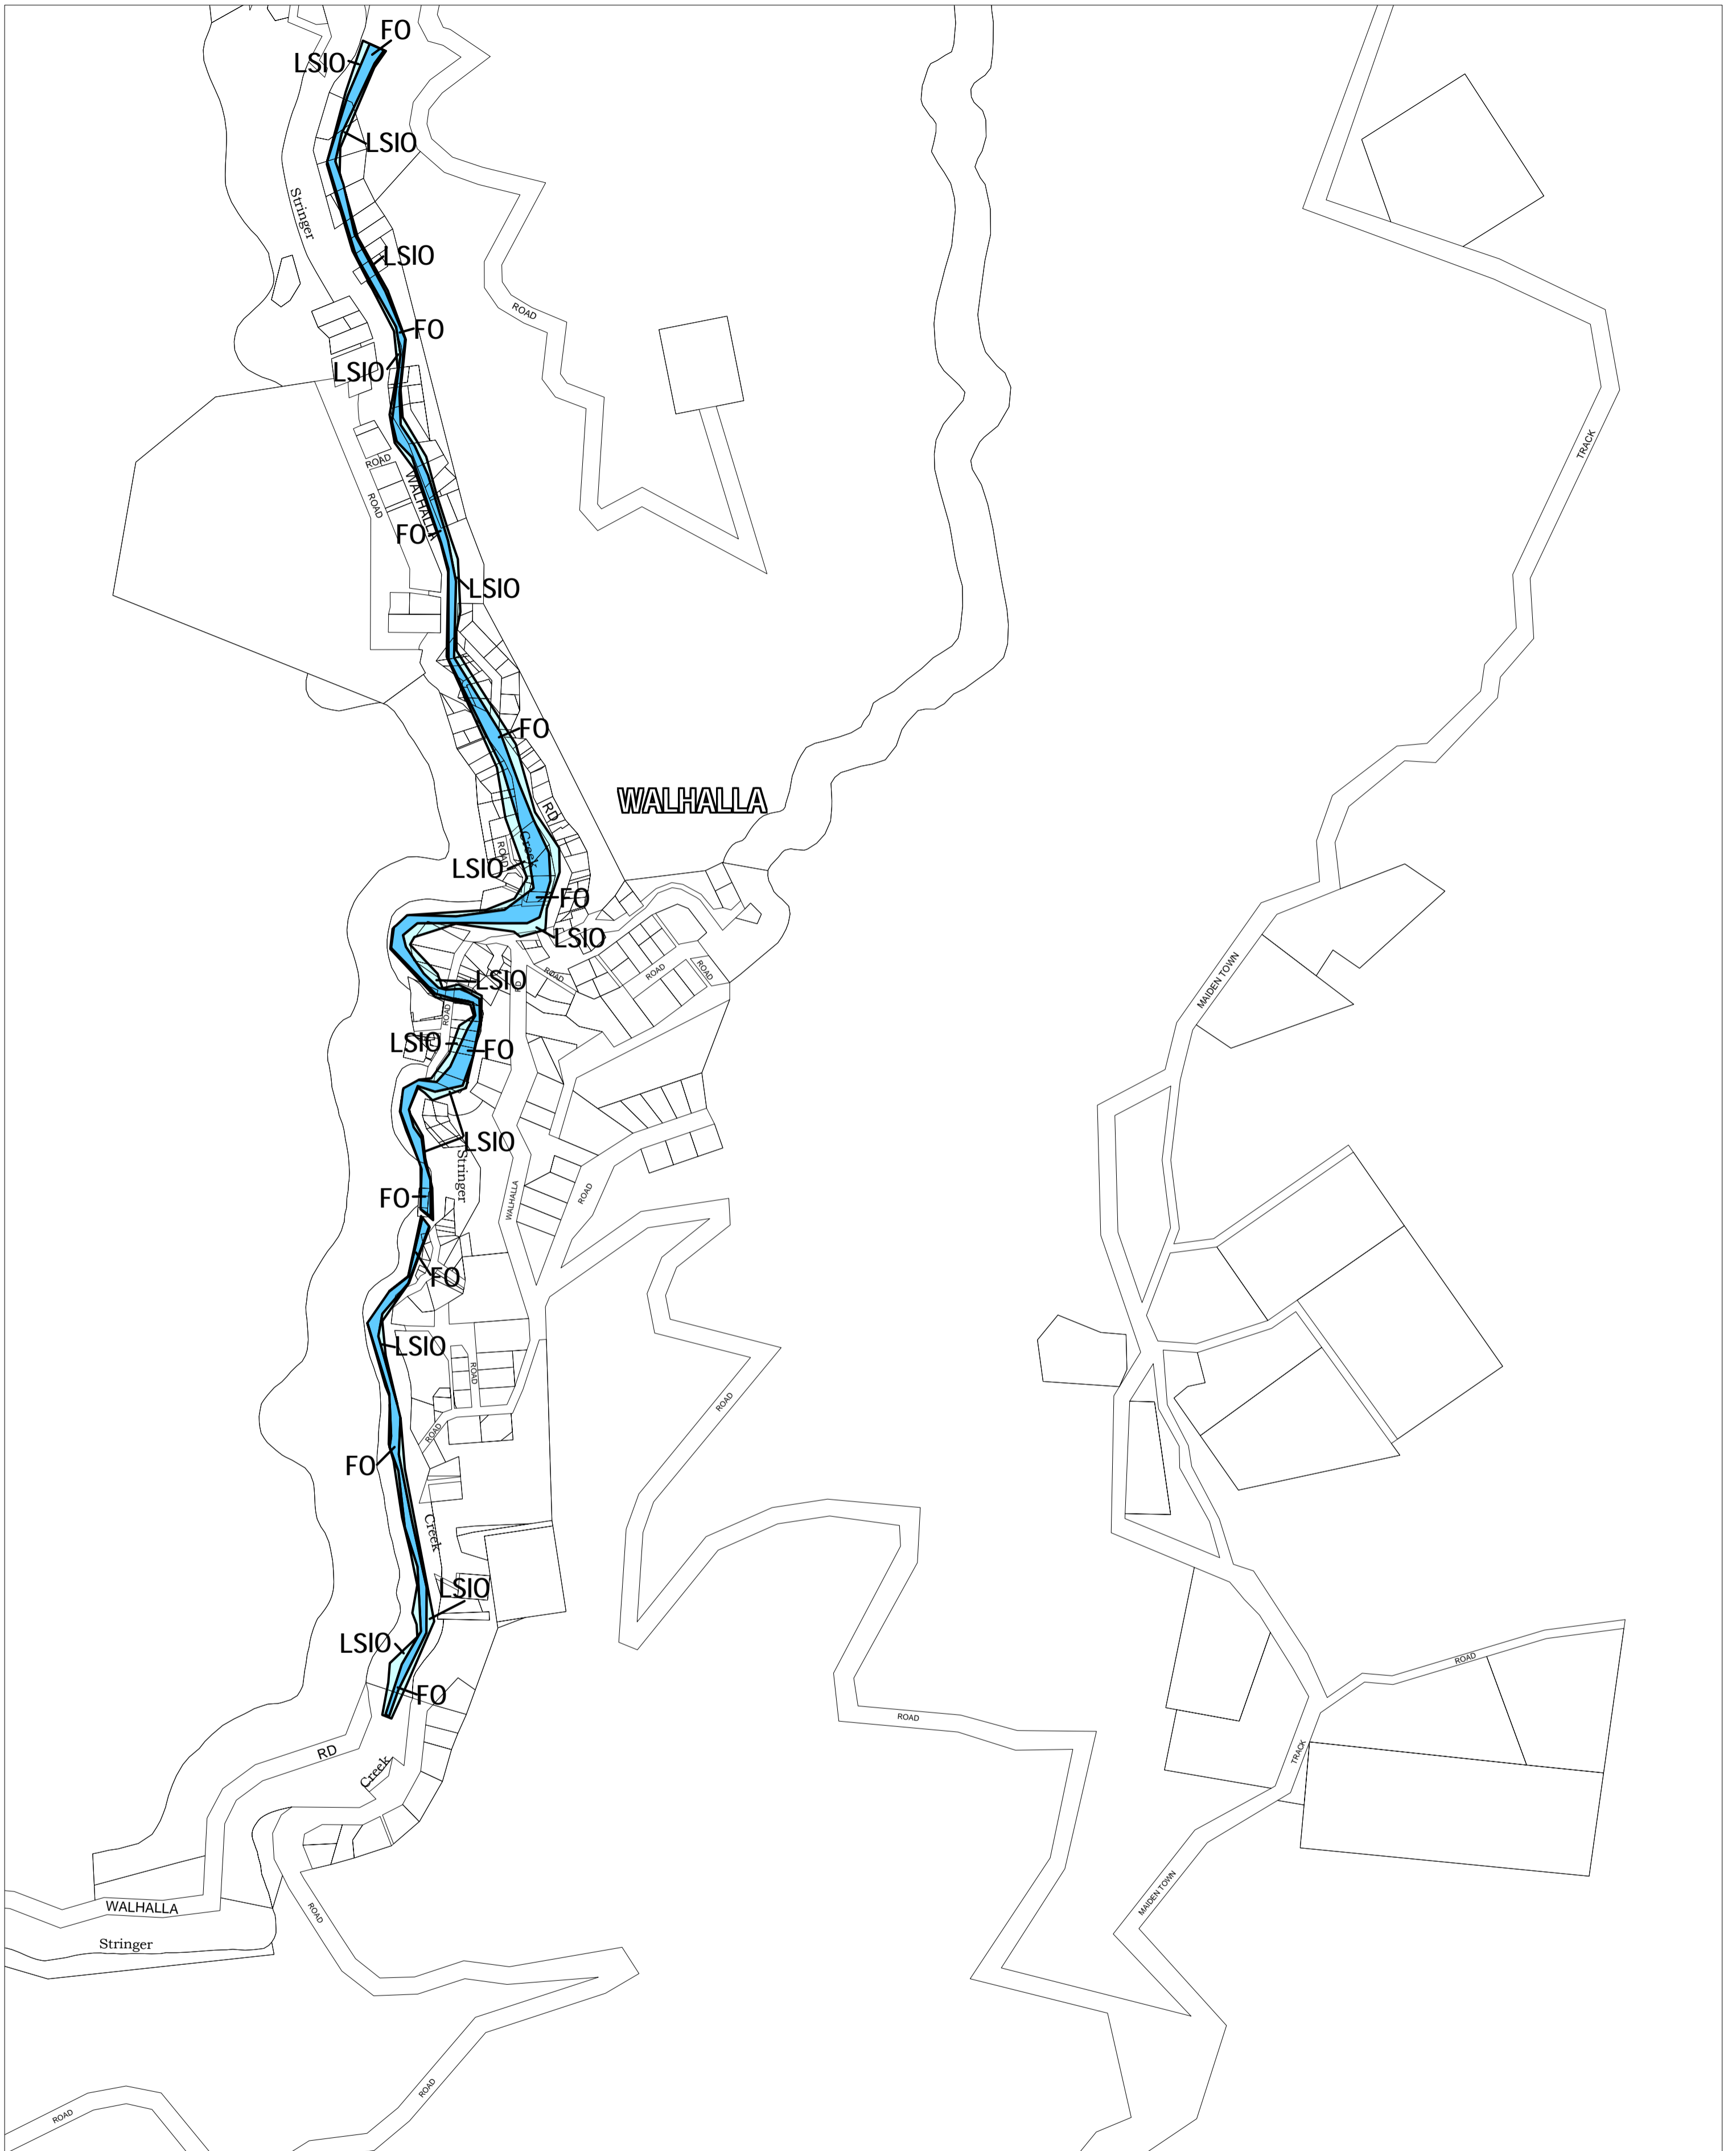

BAW BAW PLANNING SCHEME - LOCAL PROVISION

Overlays

- FO Floodway Overlay
- LSIO Land Subject To Inundation Overlay

Printed: 28/5/2008

AMENDMENT C18