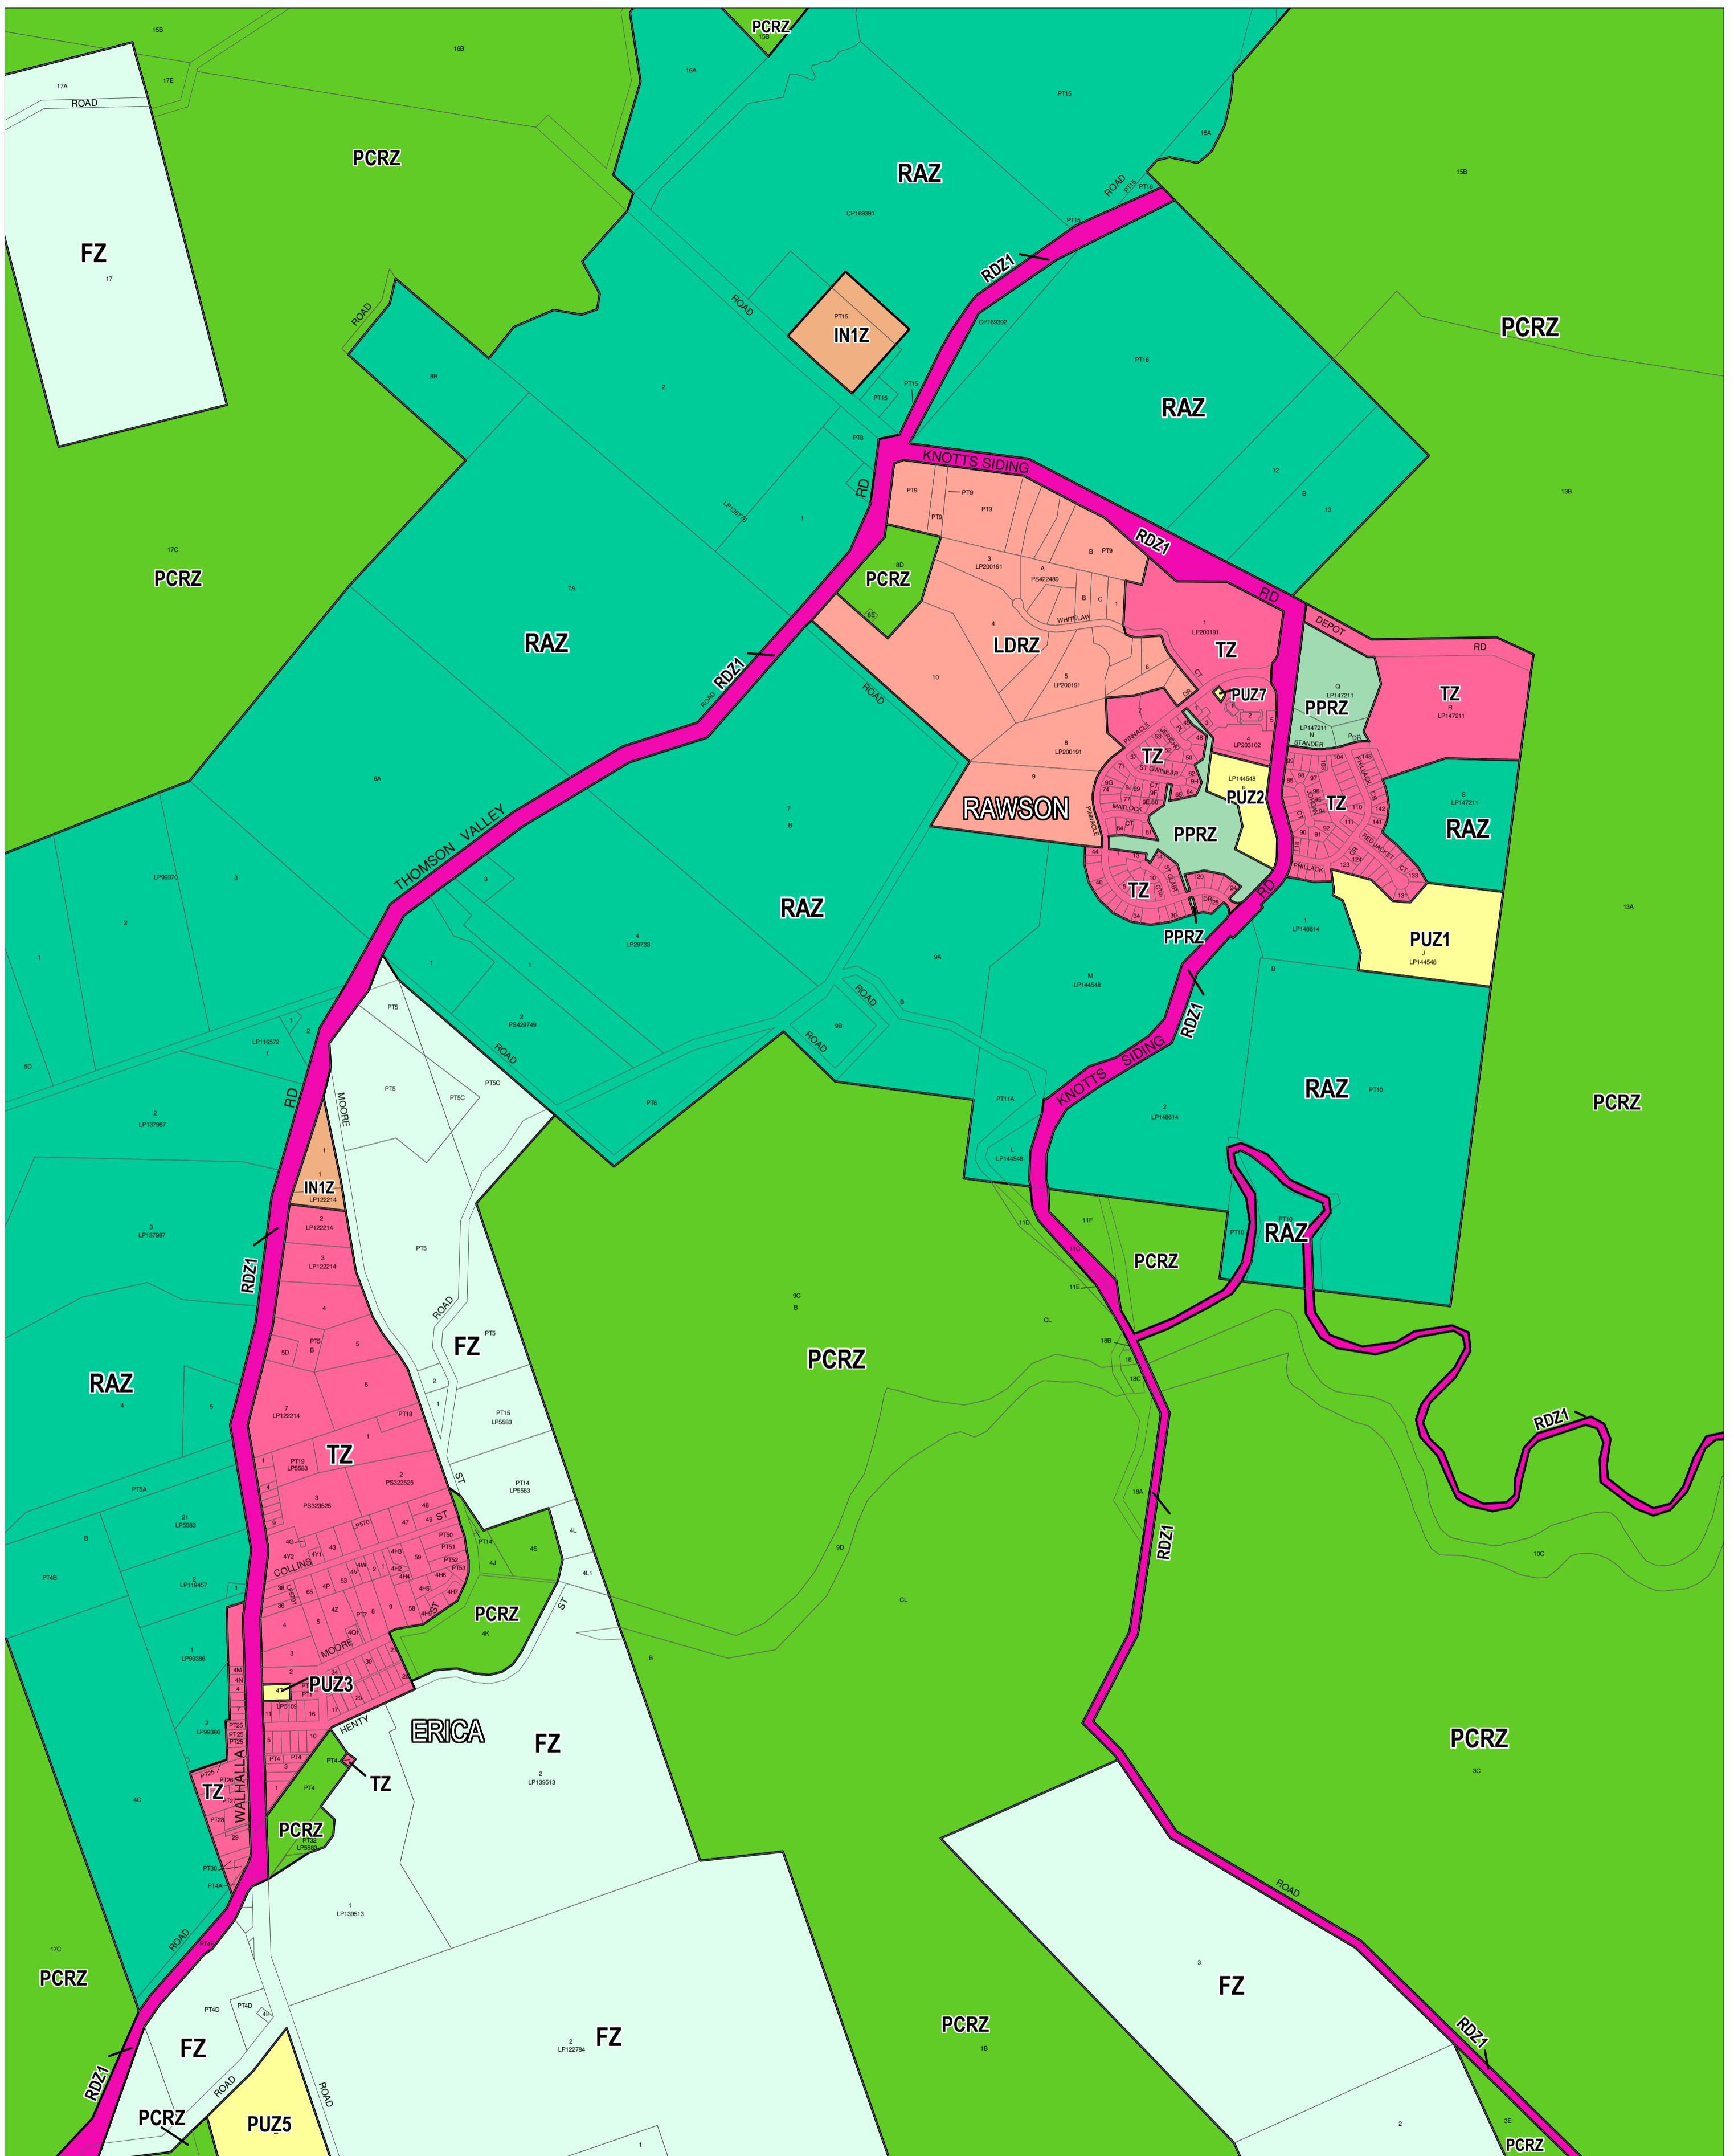

BAW BAW PLANNING SCHEME - LOCAL PROVISION

Industrial	Public Land	Rural
IN1Z Industrial 1 Zone	PL Public Land	FZ Farming Zone
PCRZ Public Conservation And Resource Zone	PPRZ Public Park And Recreation Zone	RAZ Rural Activity Zone
PUZ5 Public Use Zone - Cemetery/crematorium	PUZ2 Public Use Zone - Education	
PUZ3 Public Use Zone - Health And Community	PUZ7 Public Use Zone - Other Public Use	
PUZ1 Public Use Zone - Service And Utility		
RDZ1 Road Zone - Category 1		
Residential		
LDRZ Low Density Residential Zone		
TZ Township Zone		

AUSTRALIAN MAP GRID ZONE 55

Printed: 29/4/2013

AMENDMENT C99