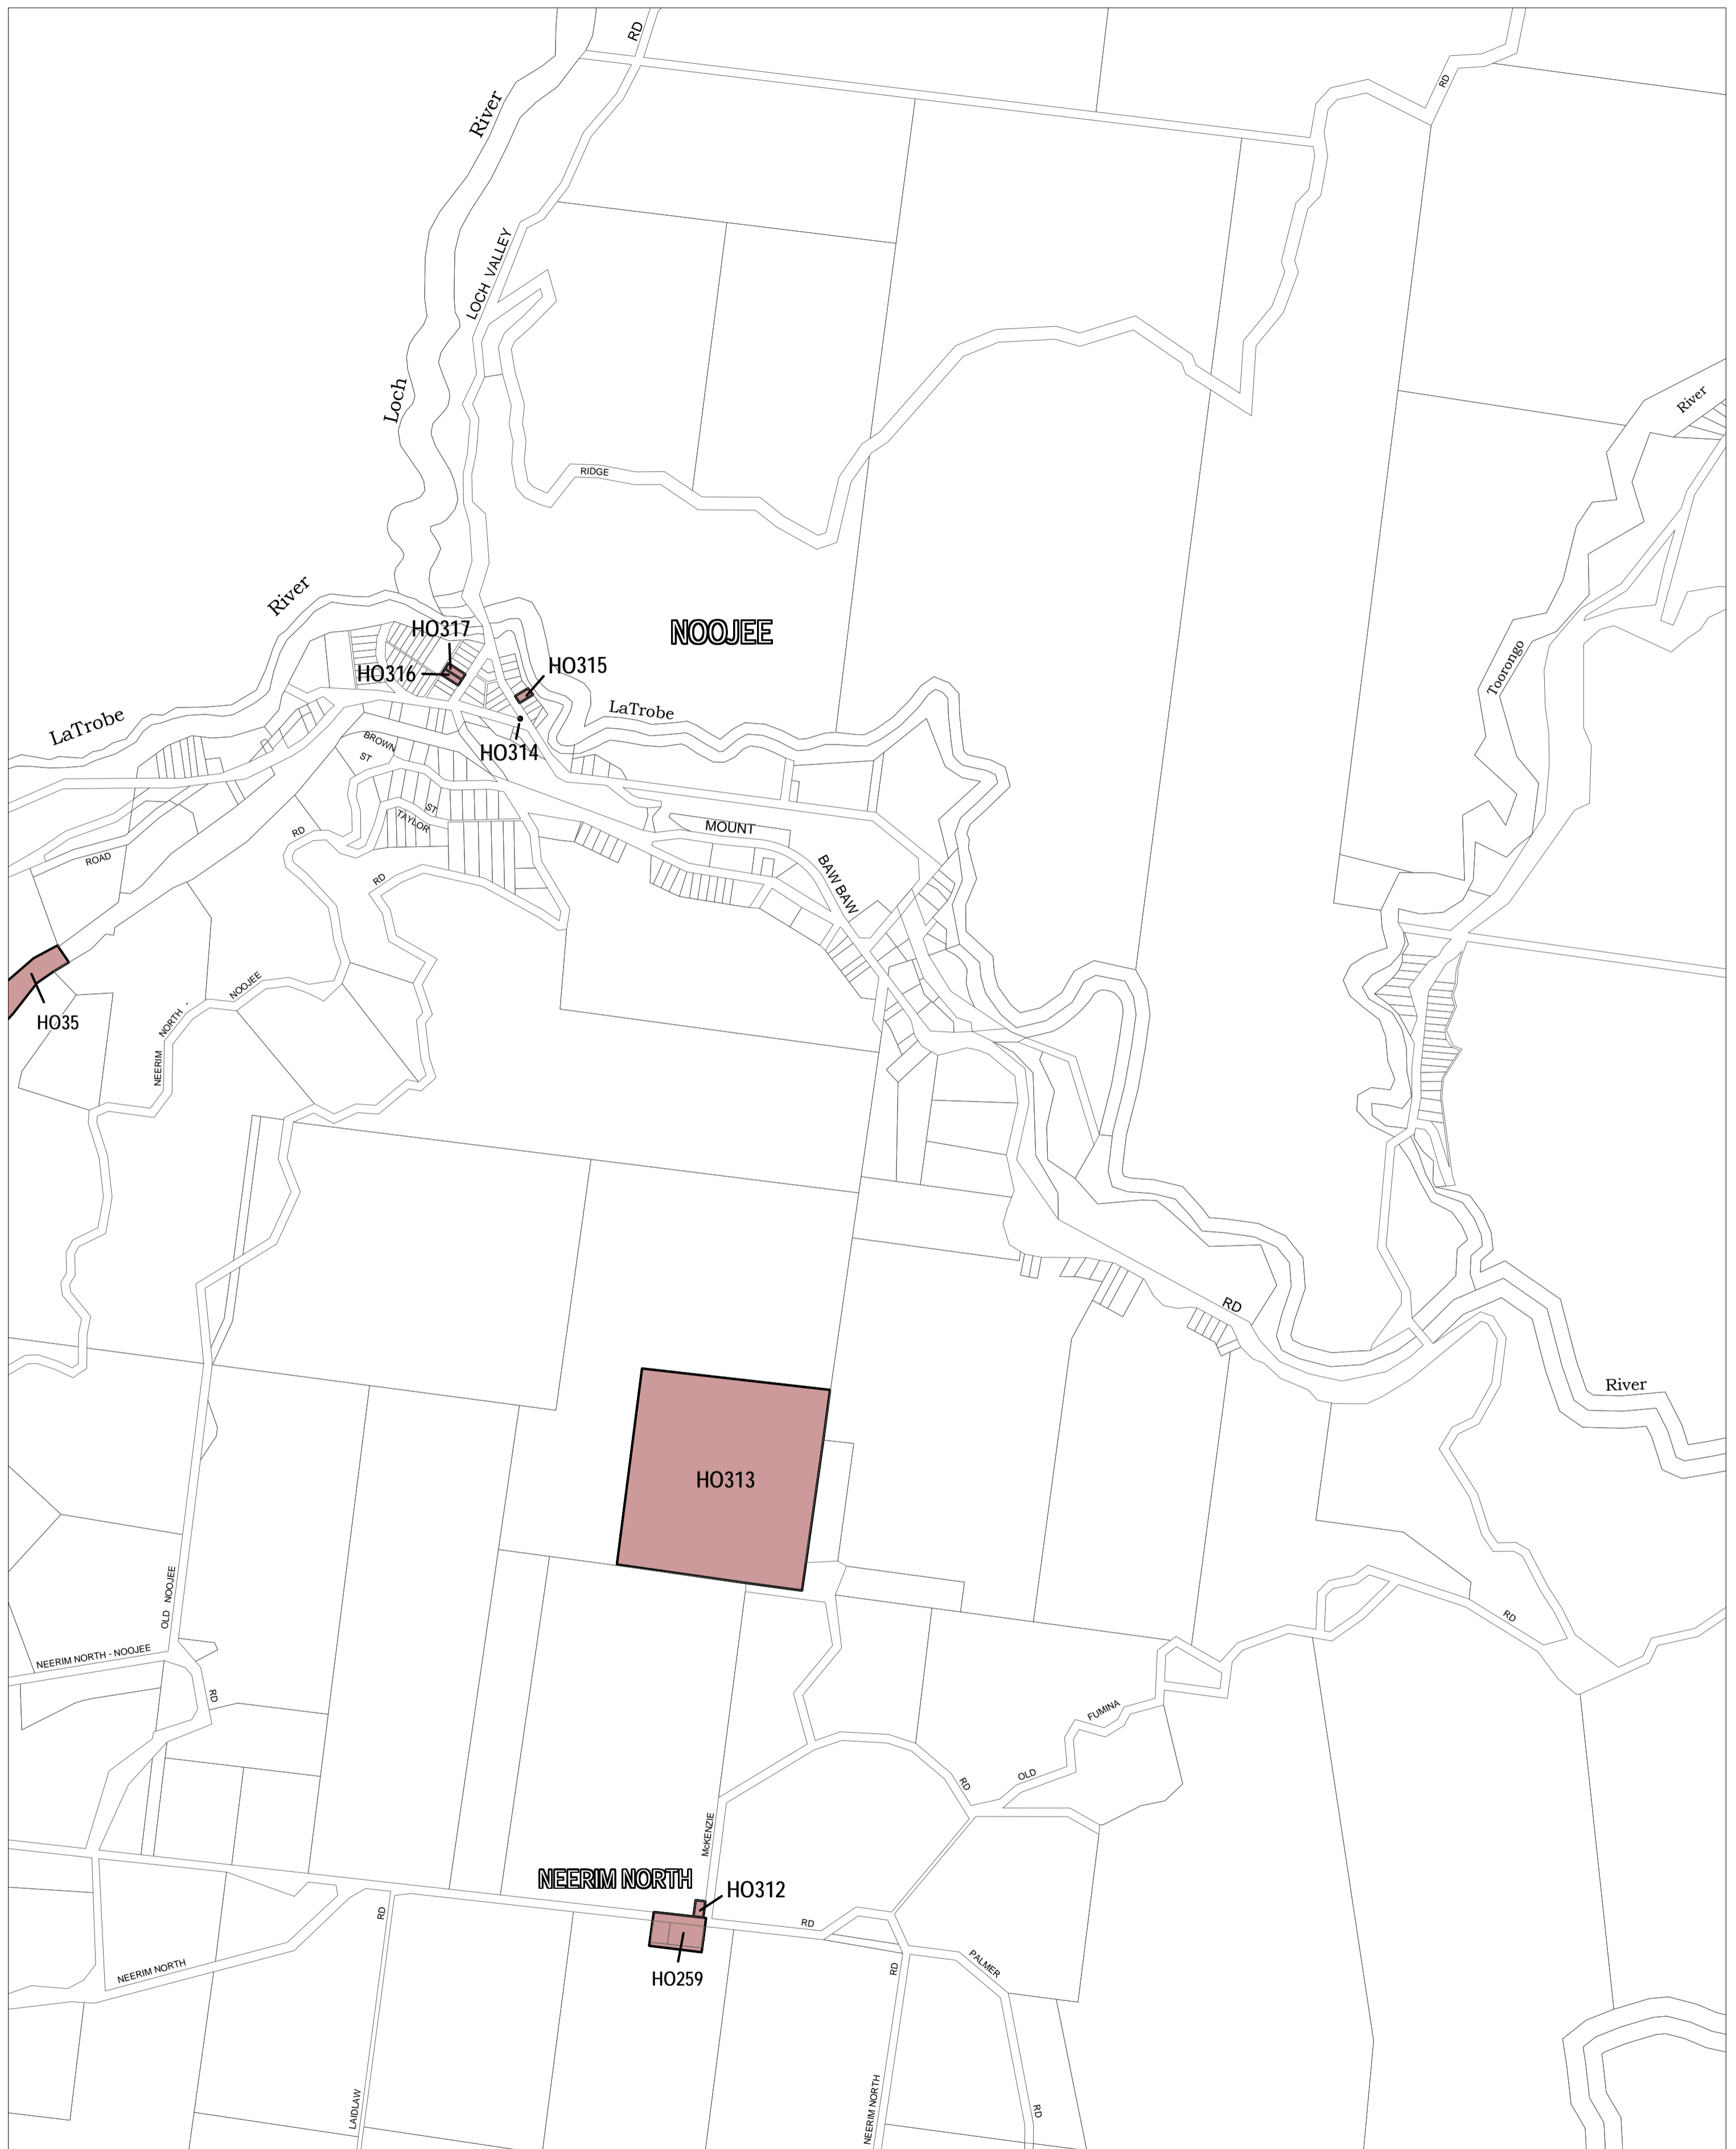

BAW BAW PLANNING SCHEME - LOCAL PROVISION

Overlays

HO Heritage Overlay

200 0 200 400 600 800 1000 m

AUSTRALIAN MAP GRID ZONE 55

INDEX TO ADJOINING METRIC SERIES MAP

1	2	4
5	8	10
12	15	18
23	24	25
47	48	49

Printed: 2/7/2013

AMENDMENT C90