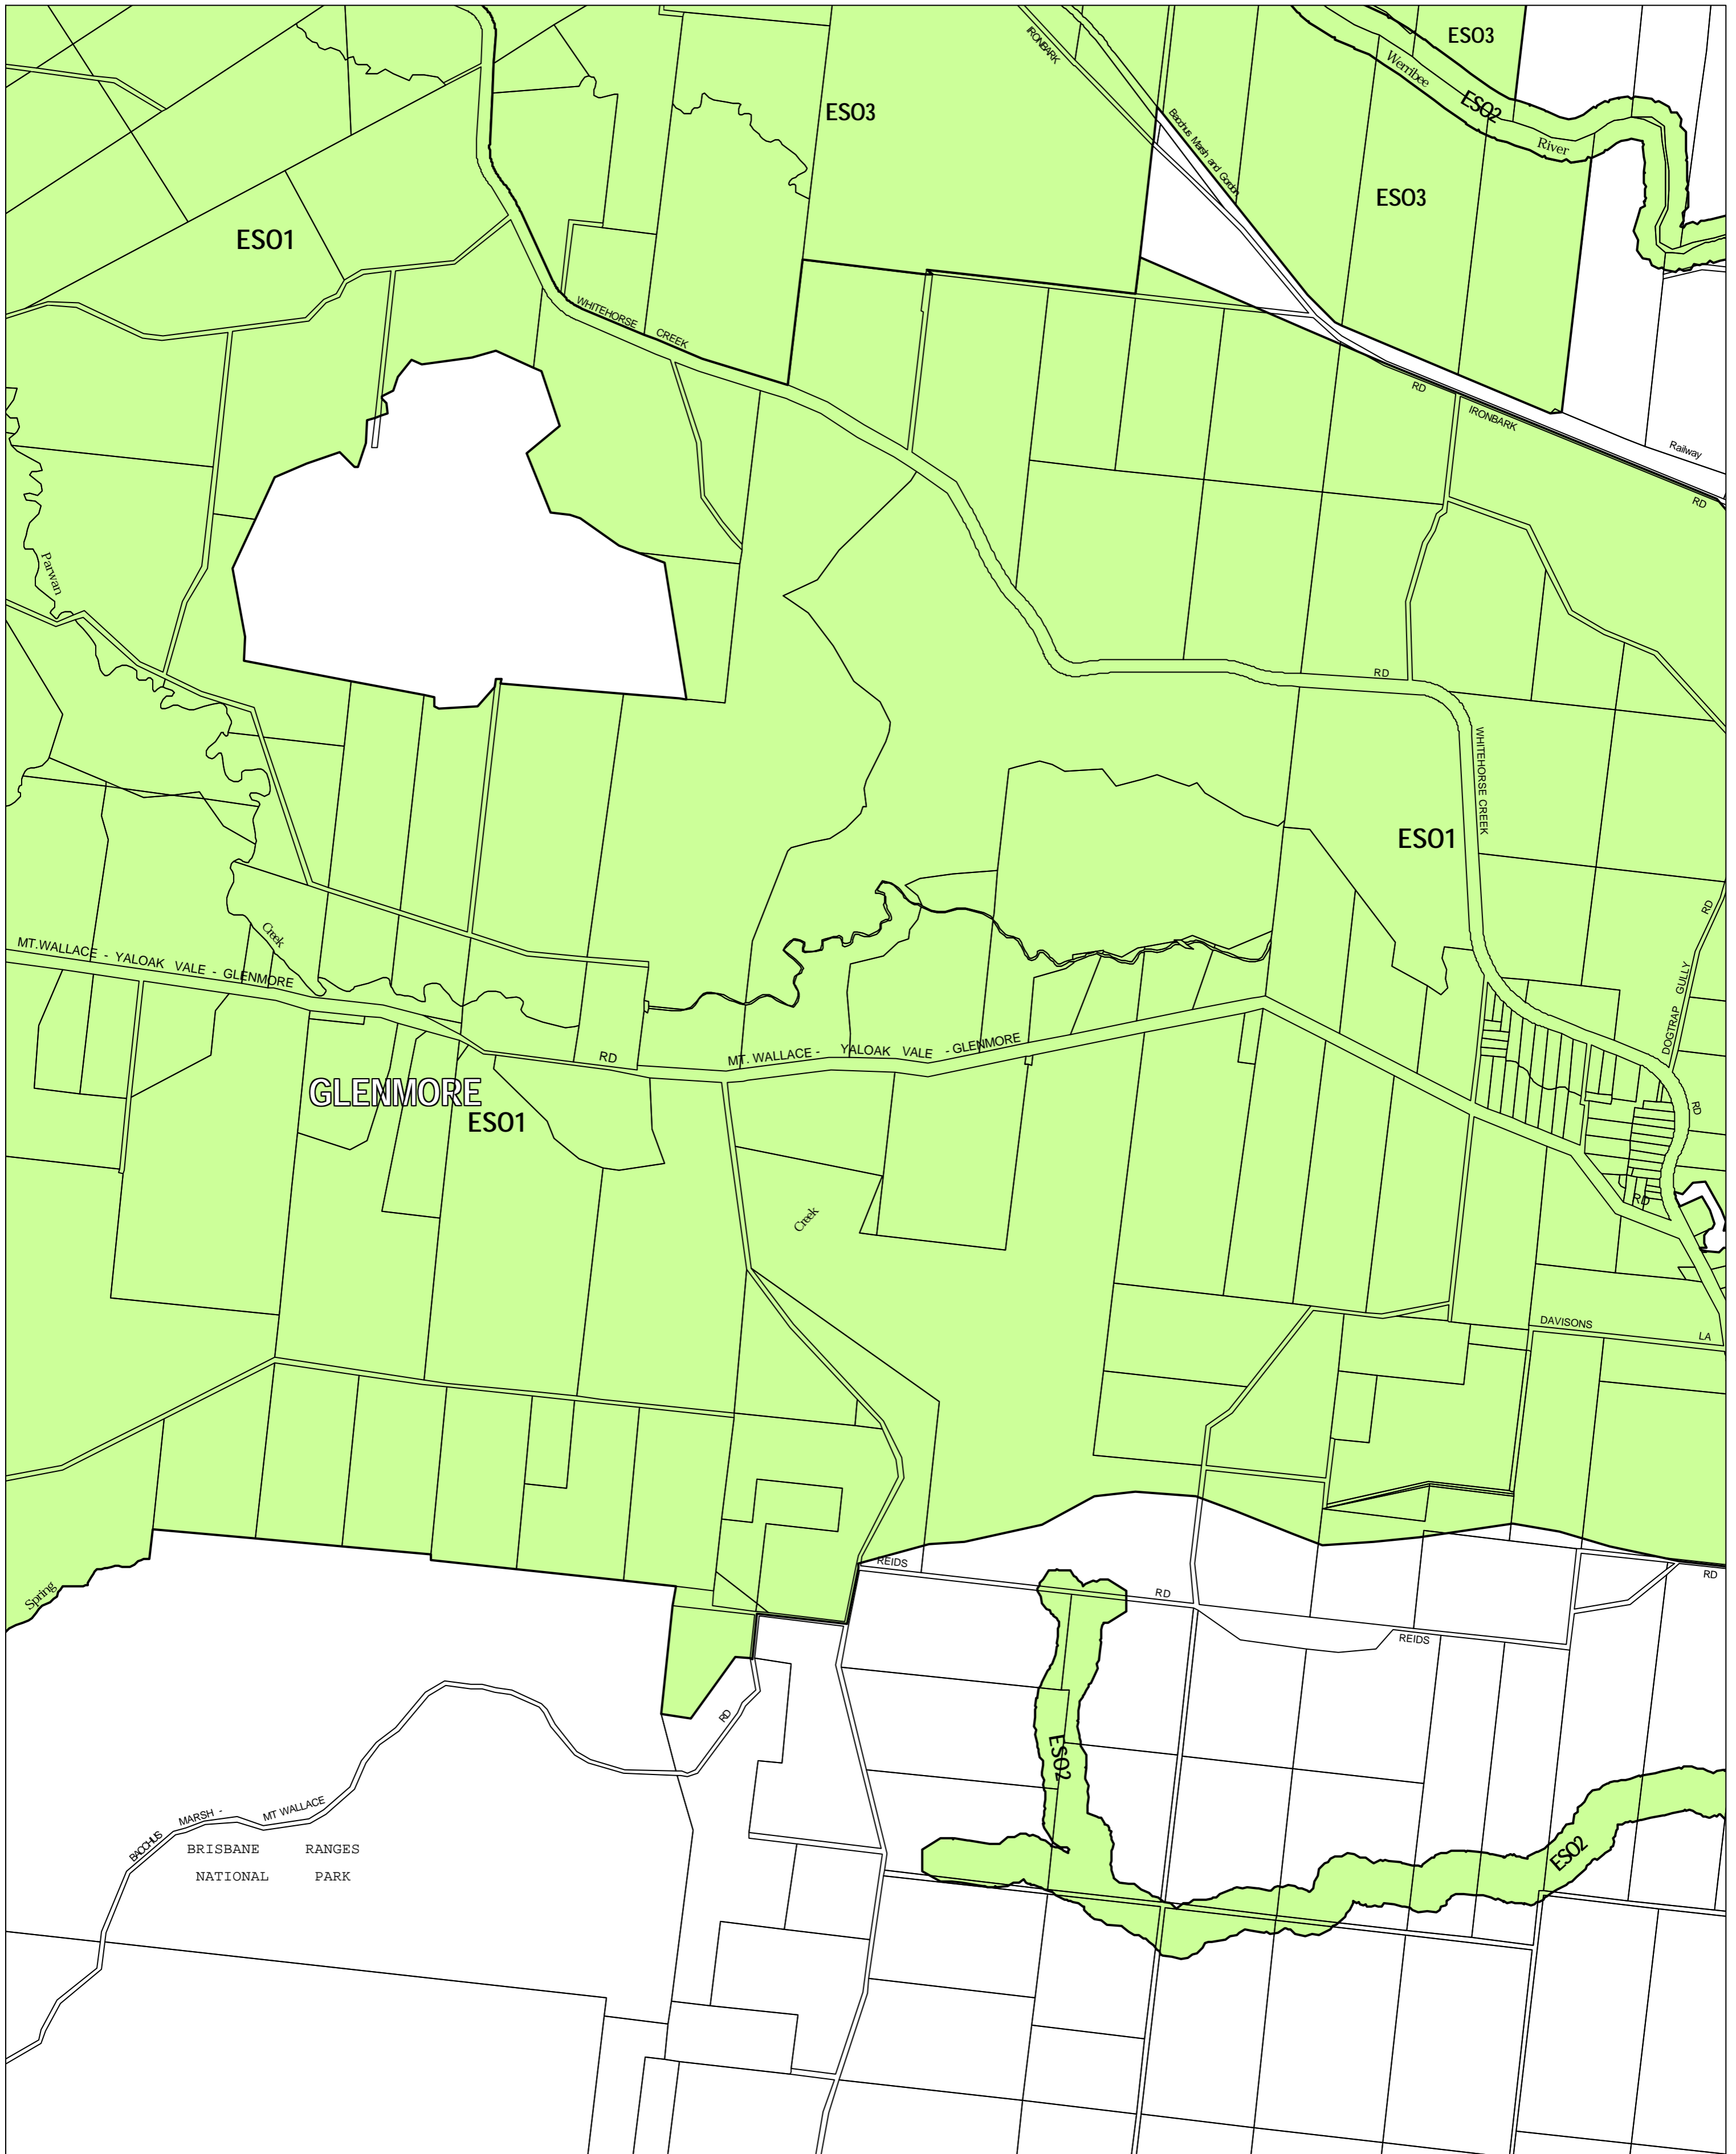

MOORABOOL PLANNING SCHEME - LOCAL PROVISION

Overlays	
ES01	Environmental Significance Overlay - Schedule 1
ES02	Environmental Significance Overlay - Schedule 2
ES03	Environmental Significance Overlay - Schedule 3

AUSTRALIAN MAP GRID ZONE 55

Printed: 12/6/2007