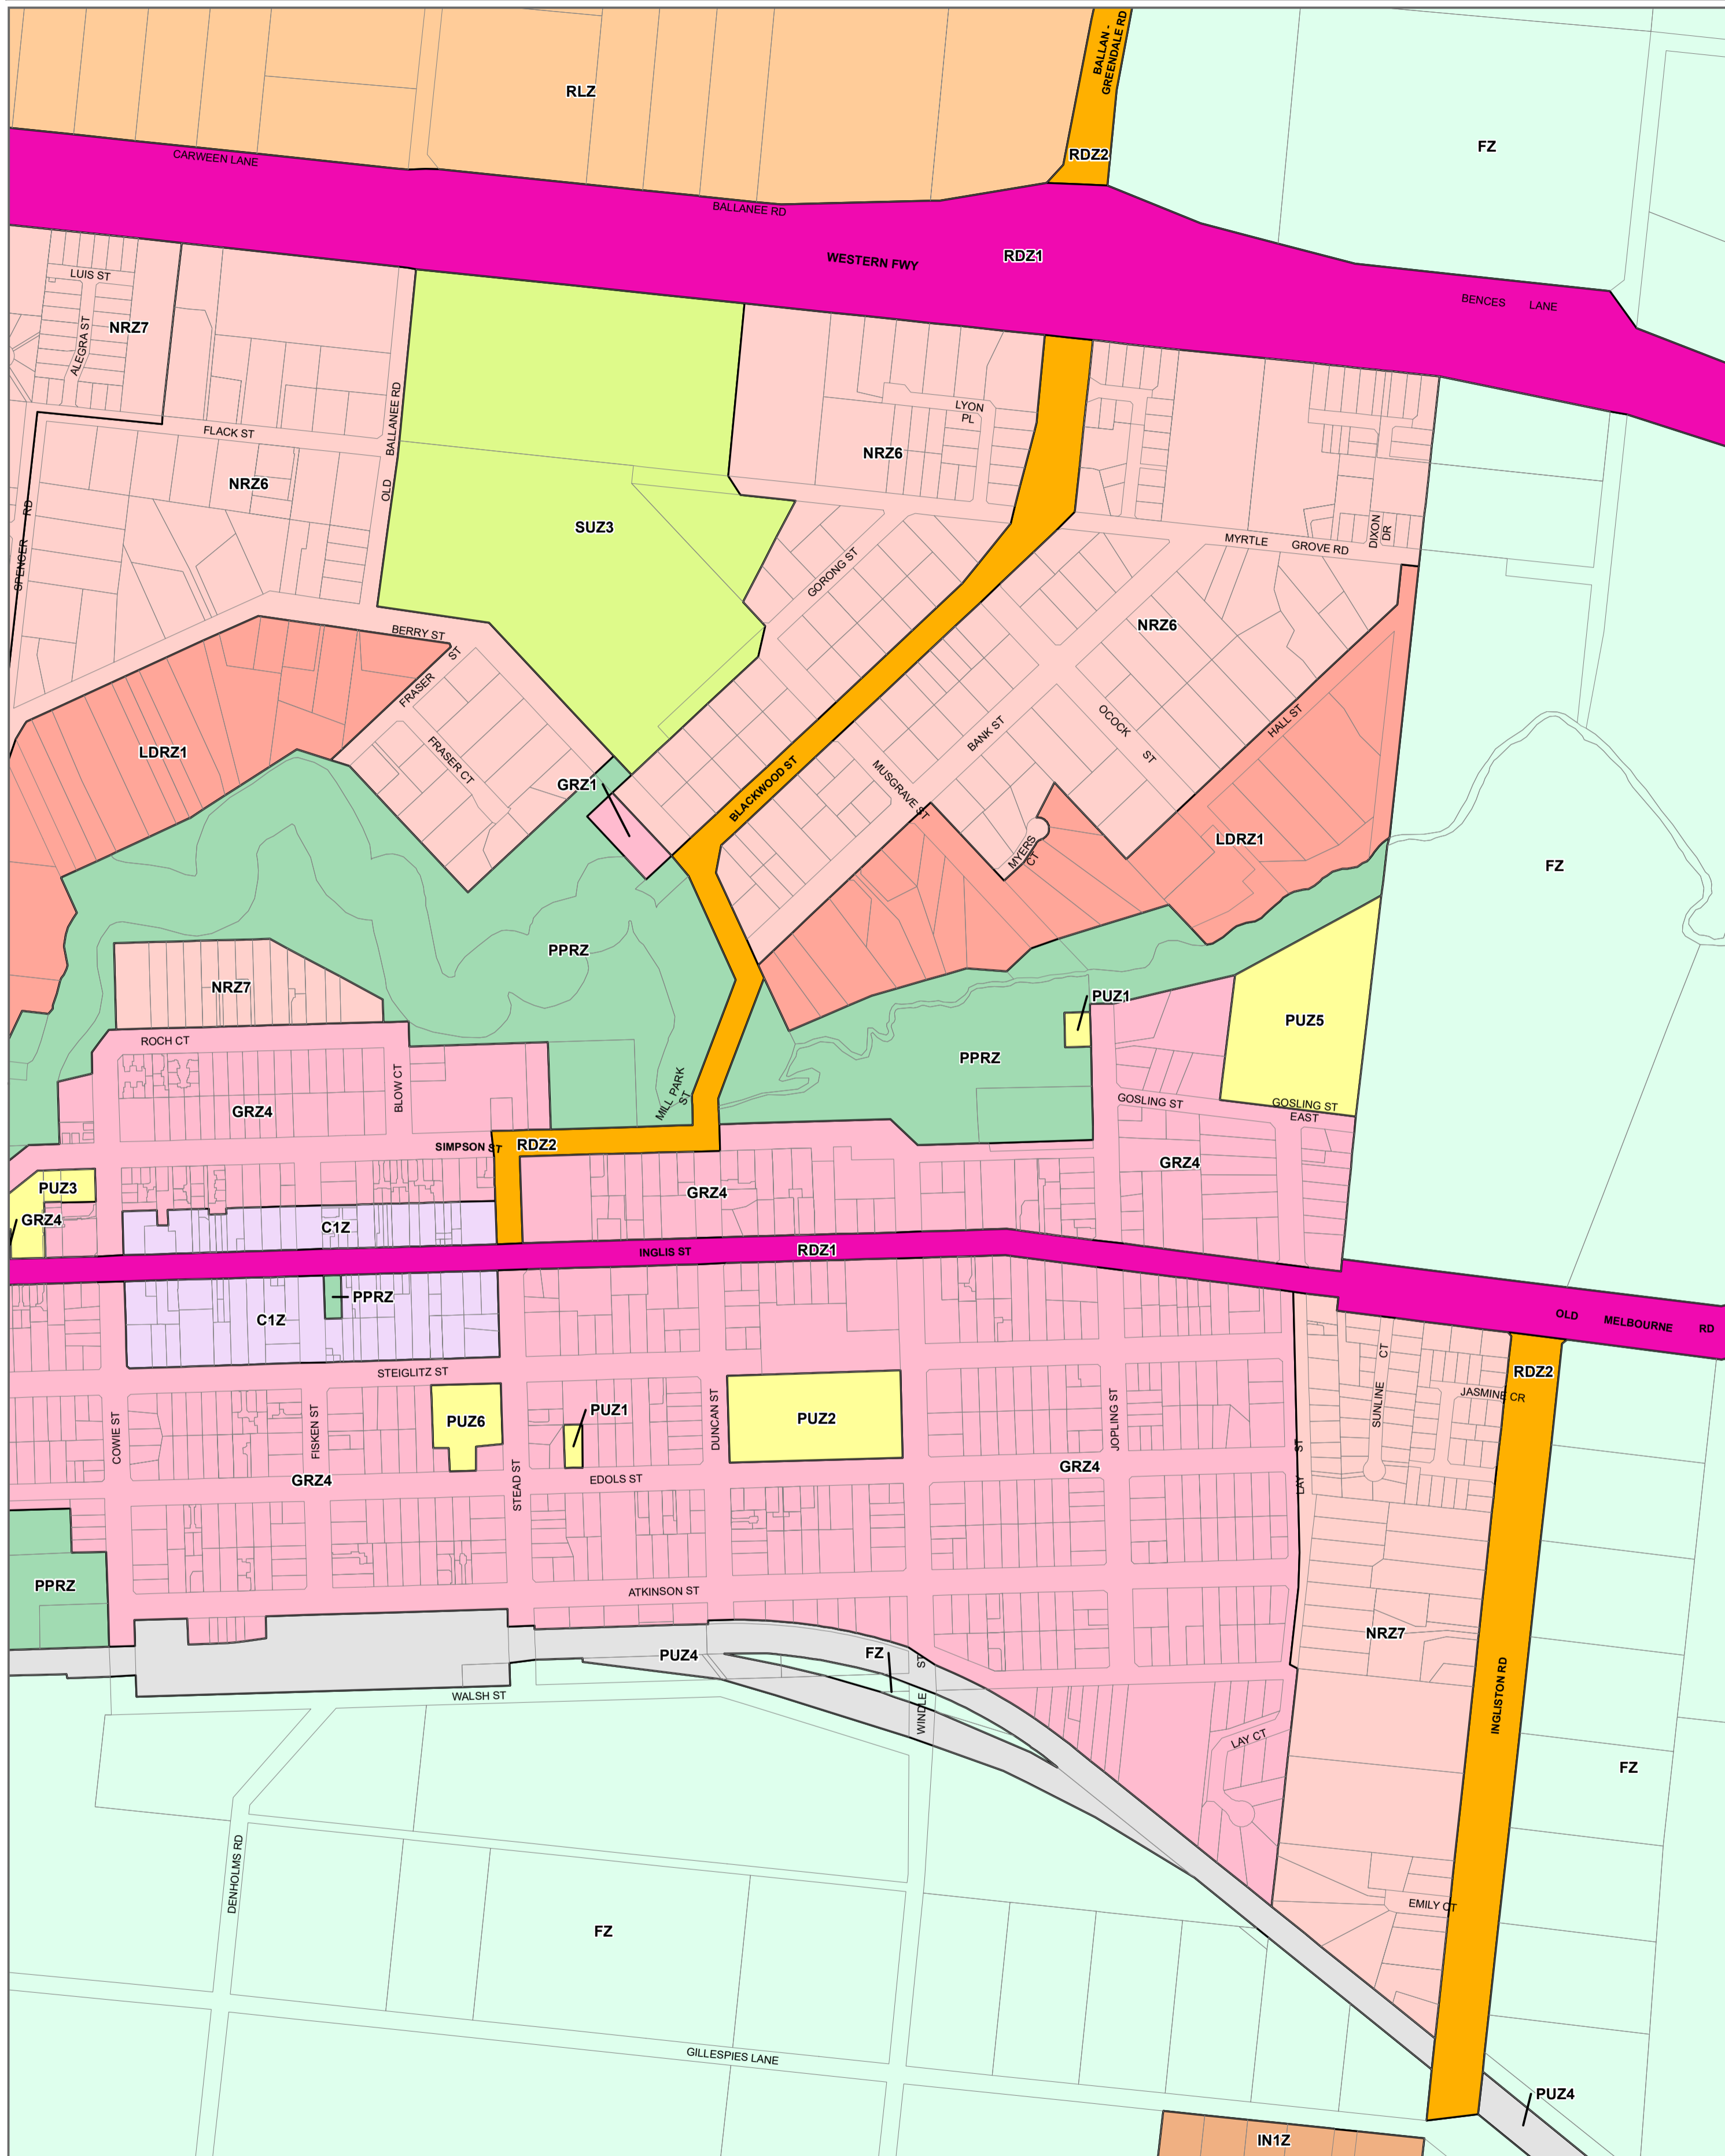

MOORABOOL PLANNING SCHEME - LOCAL PROVISION

LEGEND

Municipal Boundary

Disclaimer
 This publication may be of assistance to you but the State of Victoria and its employees do not guarantee that the publication is without flaw of any kind or is wholly appropriate for your particular purposes and therefore disclaims all liability for any error, loss or other consequence which may arise from you relying on any information in this publication.

© The State of Victoria Department of Environment, Land, Water and Planning 2020

Australian Map Grid Zone 55

NORTH

Planning Group
AMENDMENT C86moor
 Printed: 10/06/2020

Environment,
 Land, Water
 and Planning

INDEX TO ADJOINING SCHEME MAPS