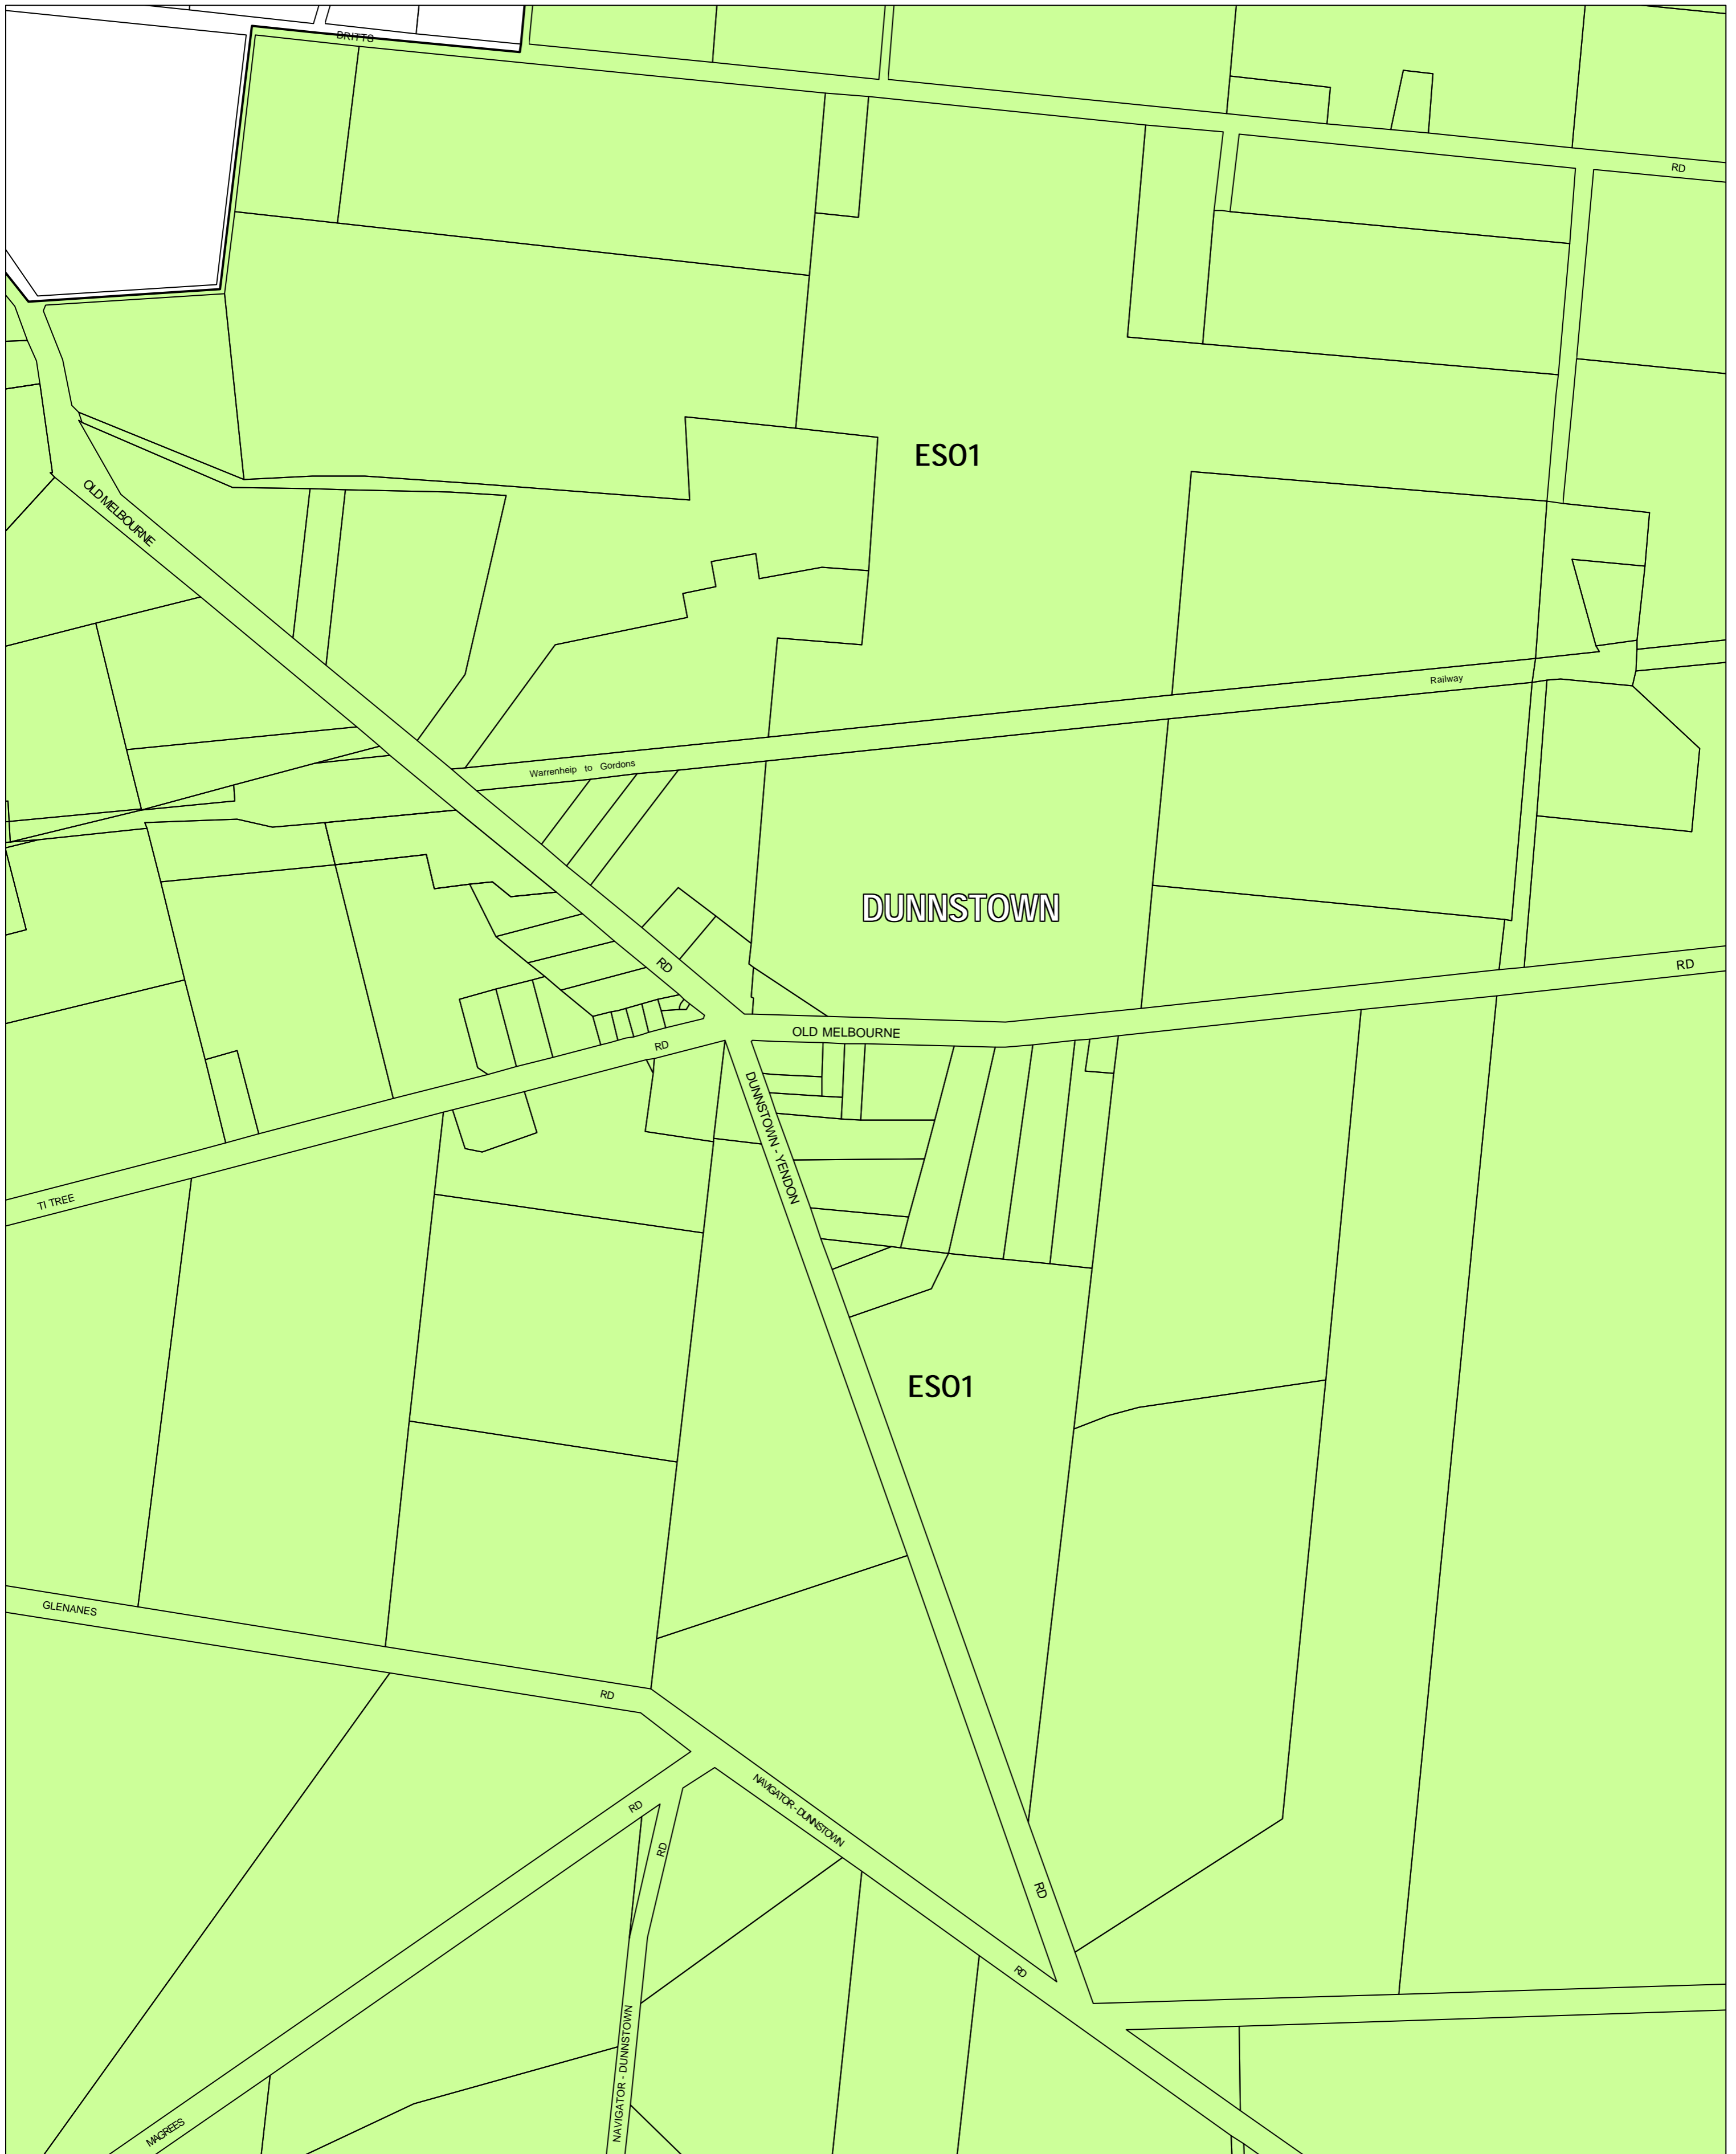

MOORABOOL PLANNING SCHEME - LOCAL PROVISION

Overlays

ES01 Environmental Significance Overlay - Schedule 1

AUSTRALIAN MAP GRID ZONE 55

Printed: 8/6/2007