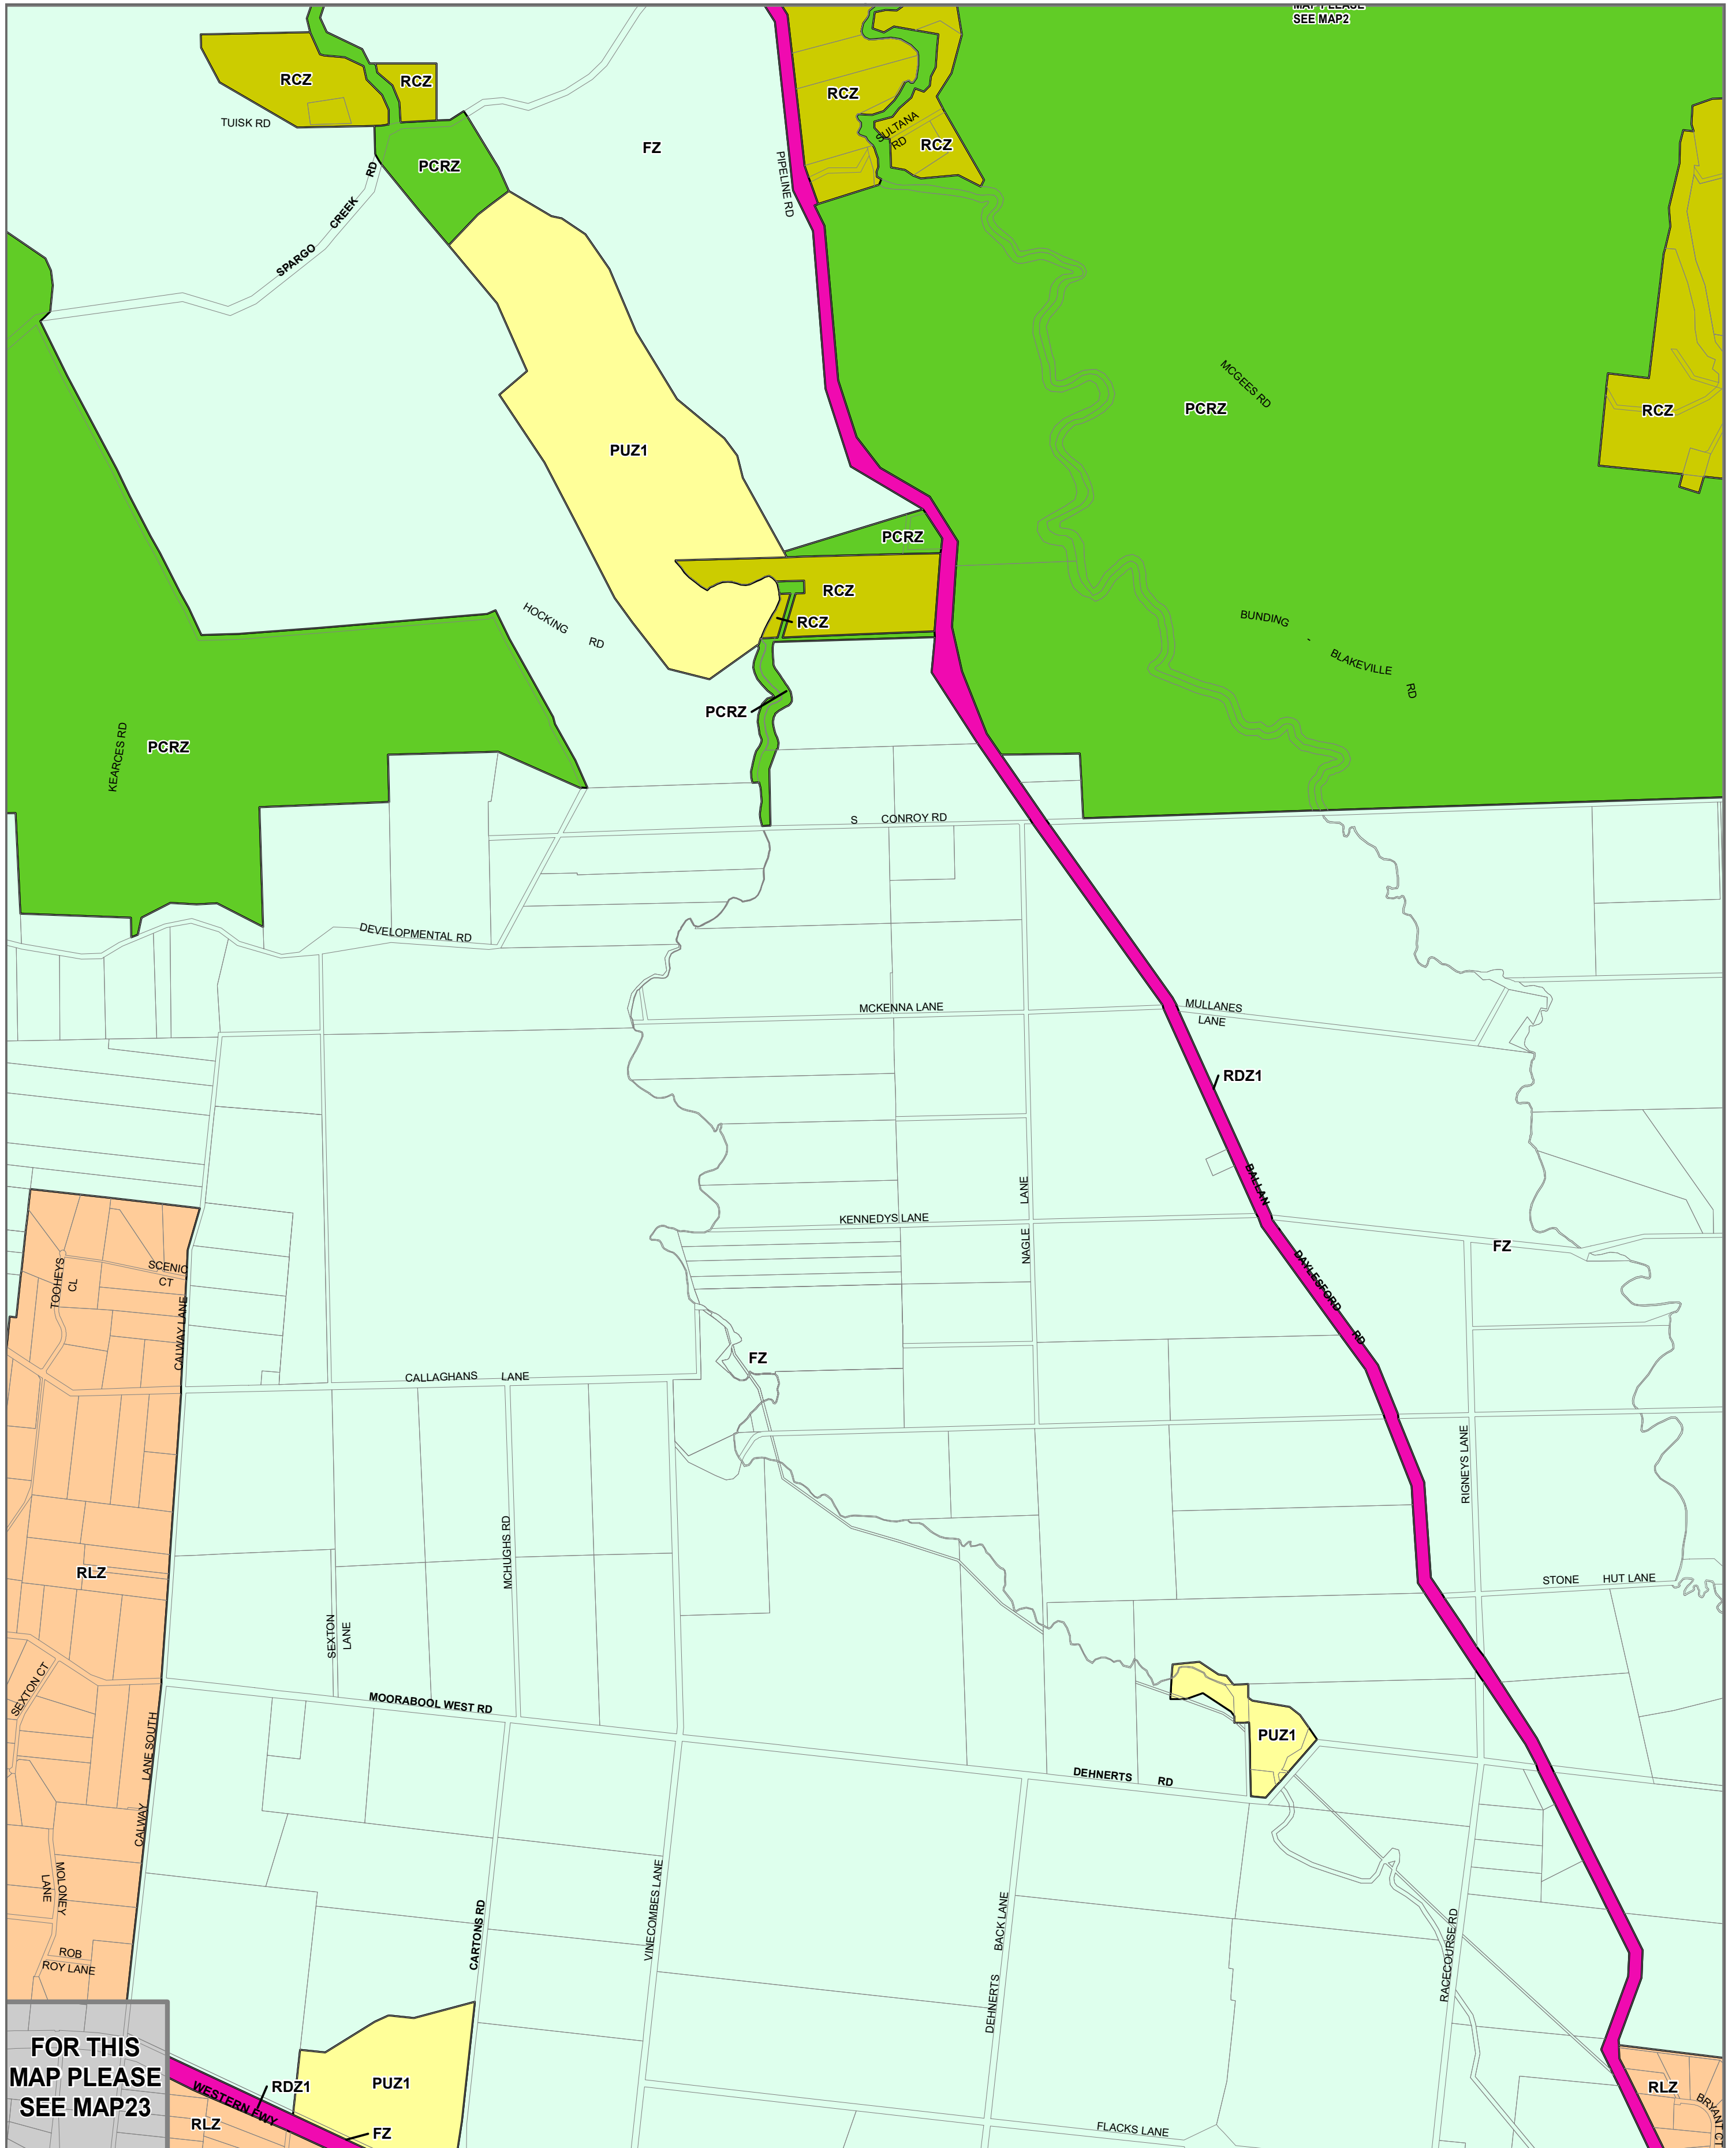

MOORABOOL PLANNING SCHEME - LOCAL PROVISION

FOR THIS MAP PLEASE SEE MAP23

LEGEND	
	FZ - Farming Zone
	PCRZ - Public Conservation and Resource Zone
	PUZ1 - Public Use Zone - Service and Utility
	RCZ - Rural Conservation Zone
	RDZ1 - Road Zone - Category 1
	RLZ - Rural Living Zone

© The State of Victoria Department of Environment, Land, Water and Planning 2020

Planning Group
AMENDMENT C86moor
 Printed: 10/06/2020

INDEX TO ADJOINING SCHEME MAPS