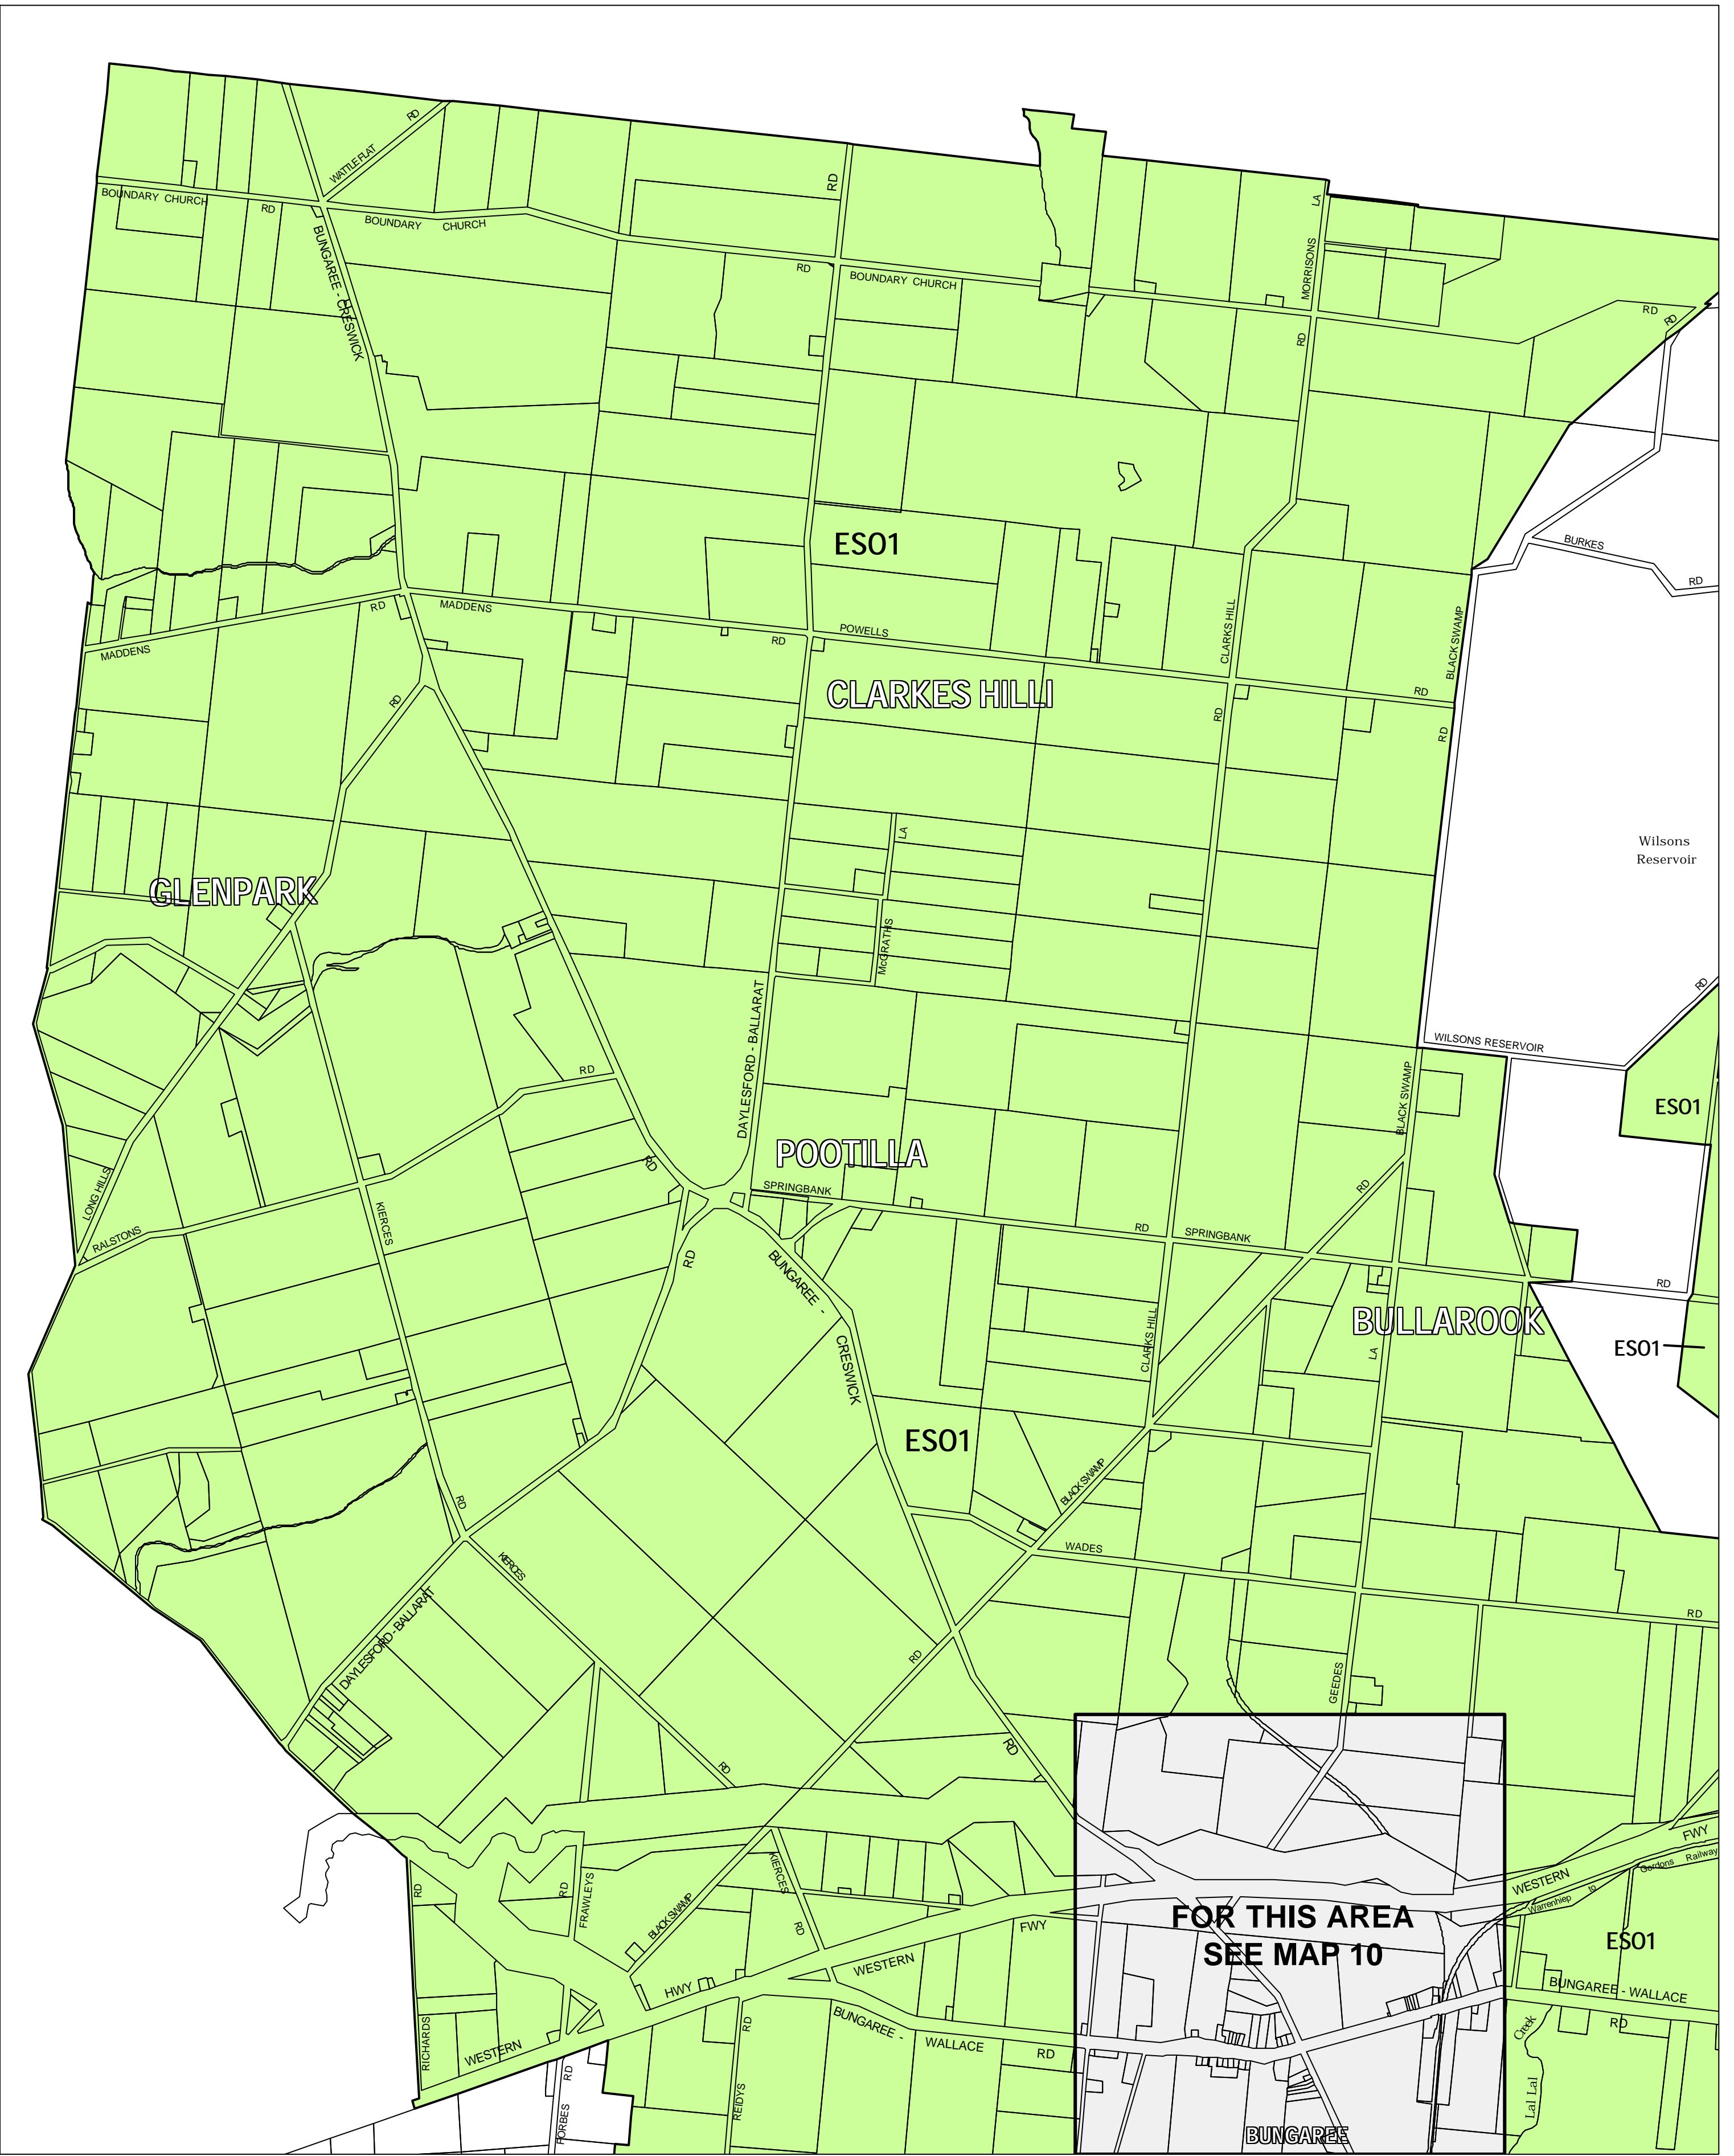

MOORABOOL PLANNING SCHEME - LOCAL PROVISION

Overlays

ESO1 Environmental Significance Overlay - Schedule 1

AUSTRALIAN MAP GRID ZONE 55

Printed: 8/6/2007