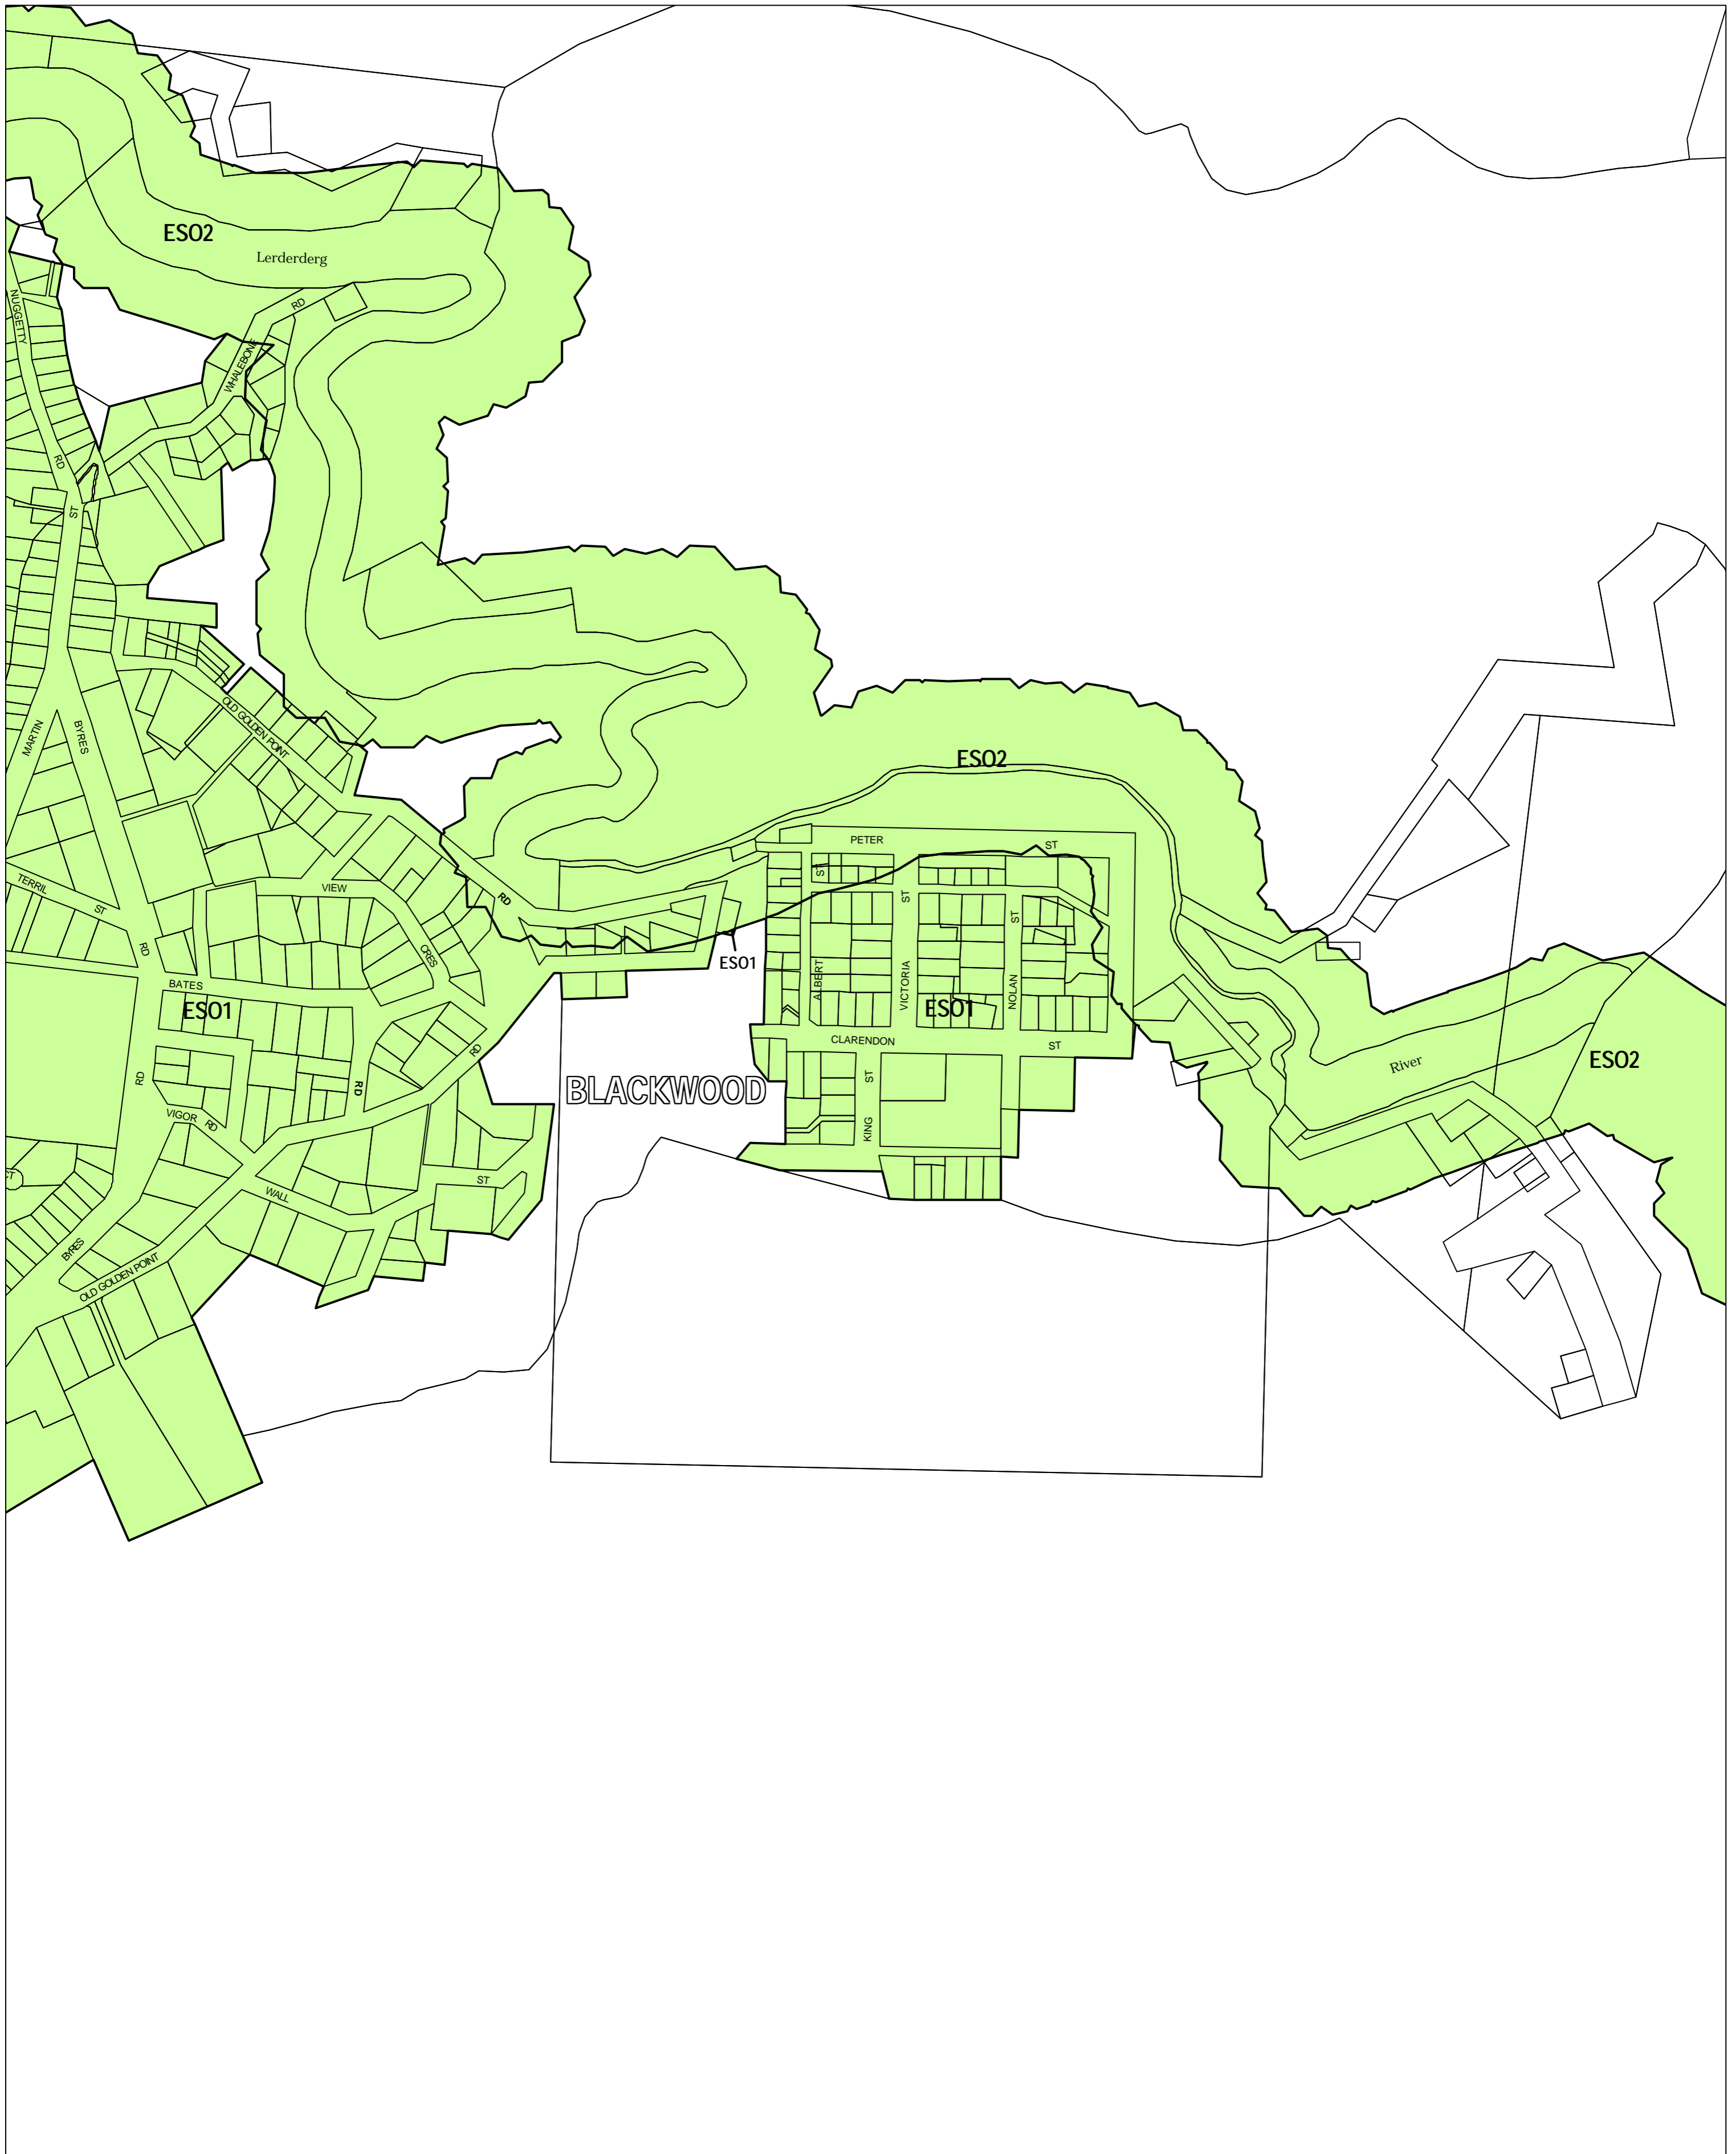

MOORABOOL PLANNING SCHEME - LOCAL PROVISION