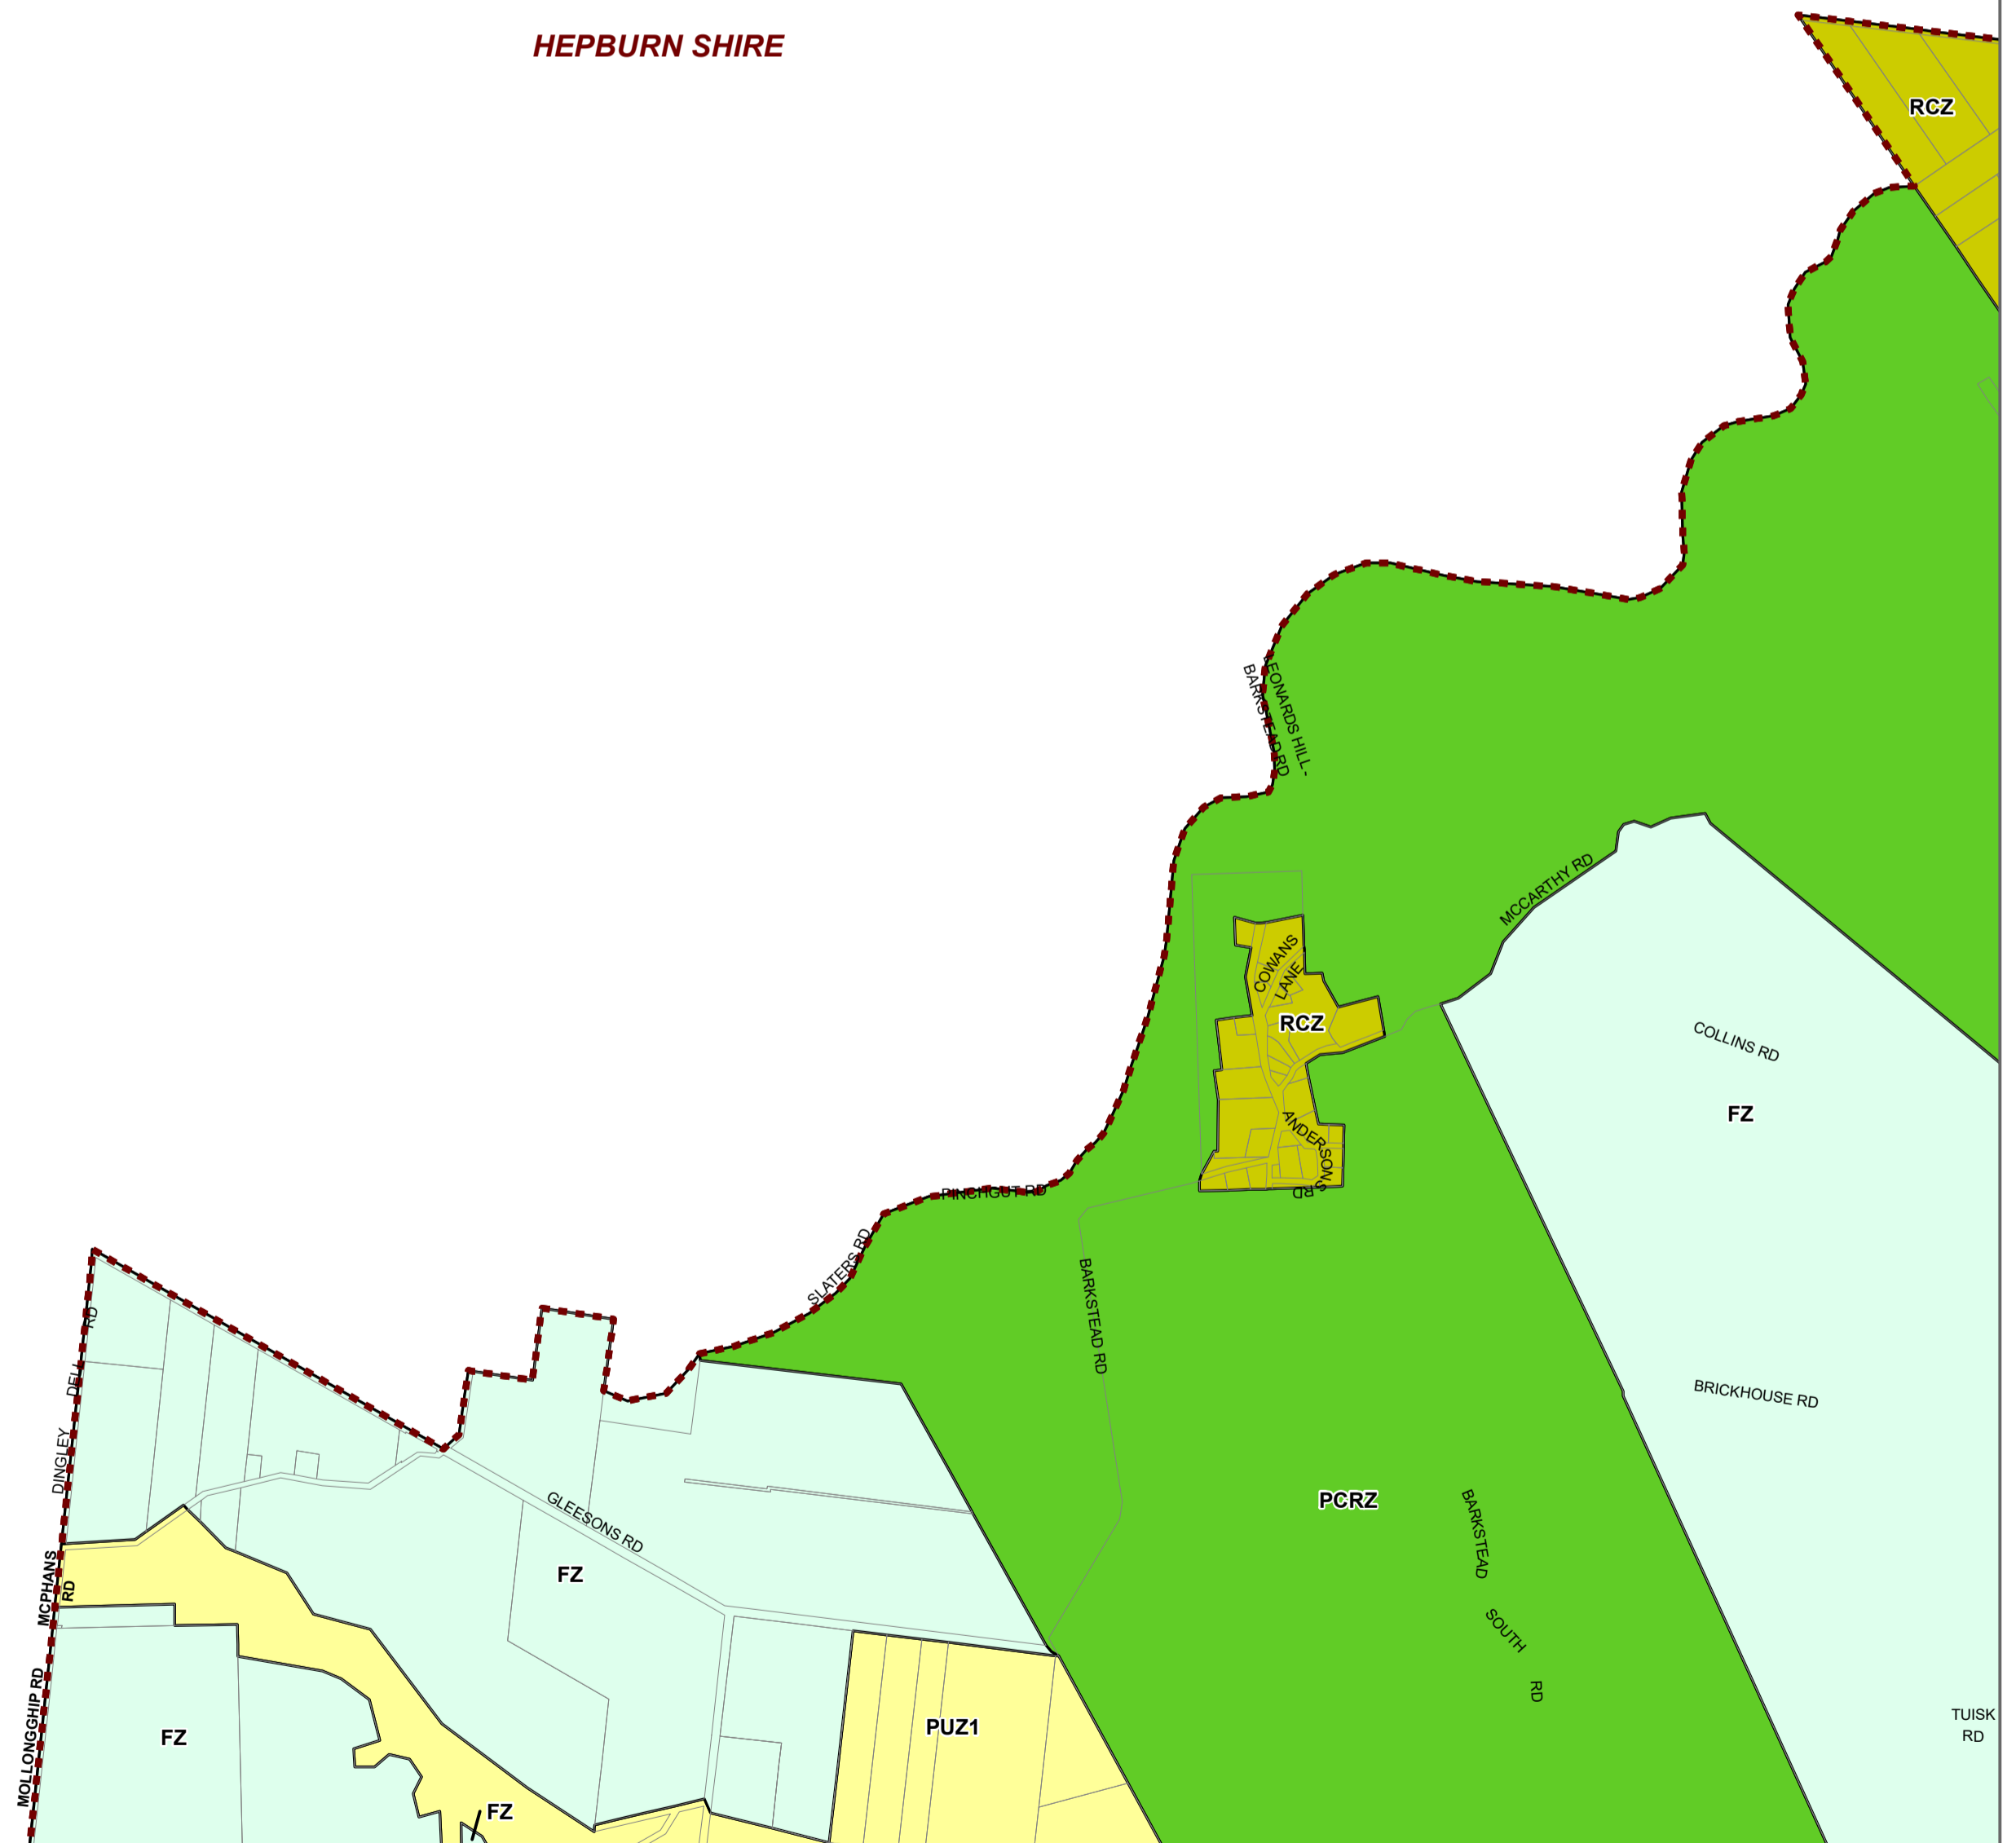

HEPBURN SHIRE

LEGEND

- FZ - Farming Zone
- PUZ1 - Public Use Zone - Service and Utility
- PCRZ - Public Conservation and Resource Zone
- RCZ - Rural Conservation Zone

**Disclaimer**  
 This publication may be of assistance to you but the State of Victoria and its employees do not guarantee that the publication is without flaw of any kind or is wholly appropriate for your particular purposes and therefore disclaims all liability for any error, loss or other consequence which may arise from you relying on any information in this publication.

© The State of Victoria Department of Environment, Land, Water and Planning 2020

Planning Group  
**AMENDMENT C86moor**  
 Printed: 10/06/2020

Environment,  
 Land, Water  
 and Planning

INDEX TO ADJOINING SCHEME MAPS