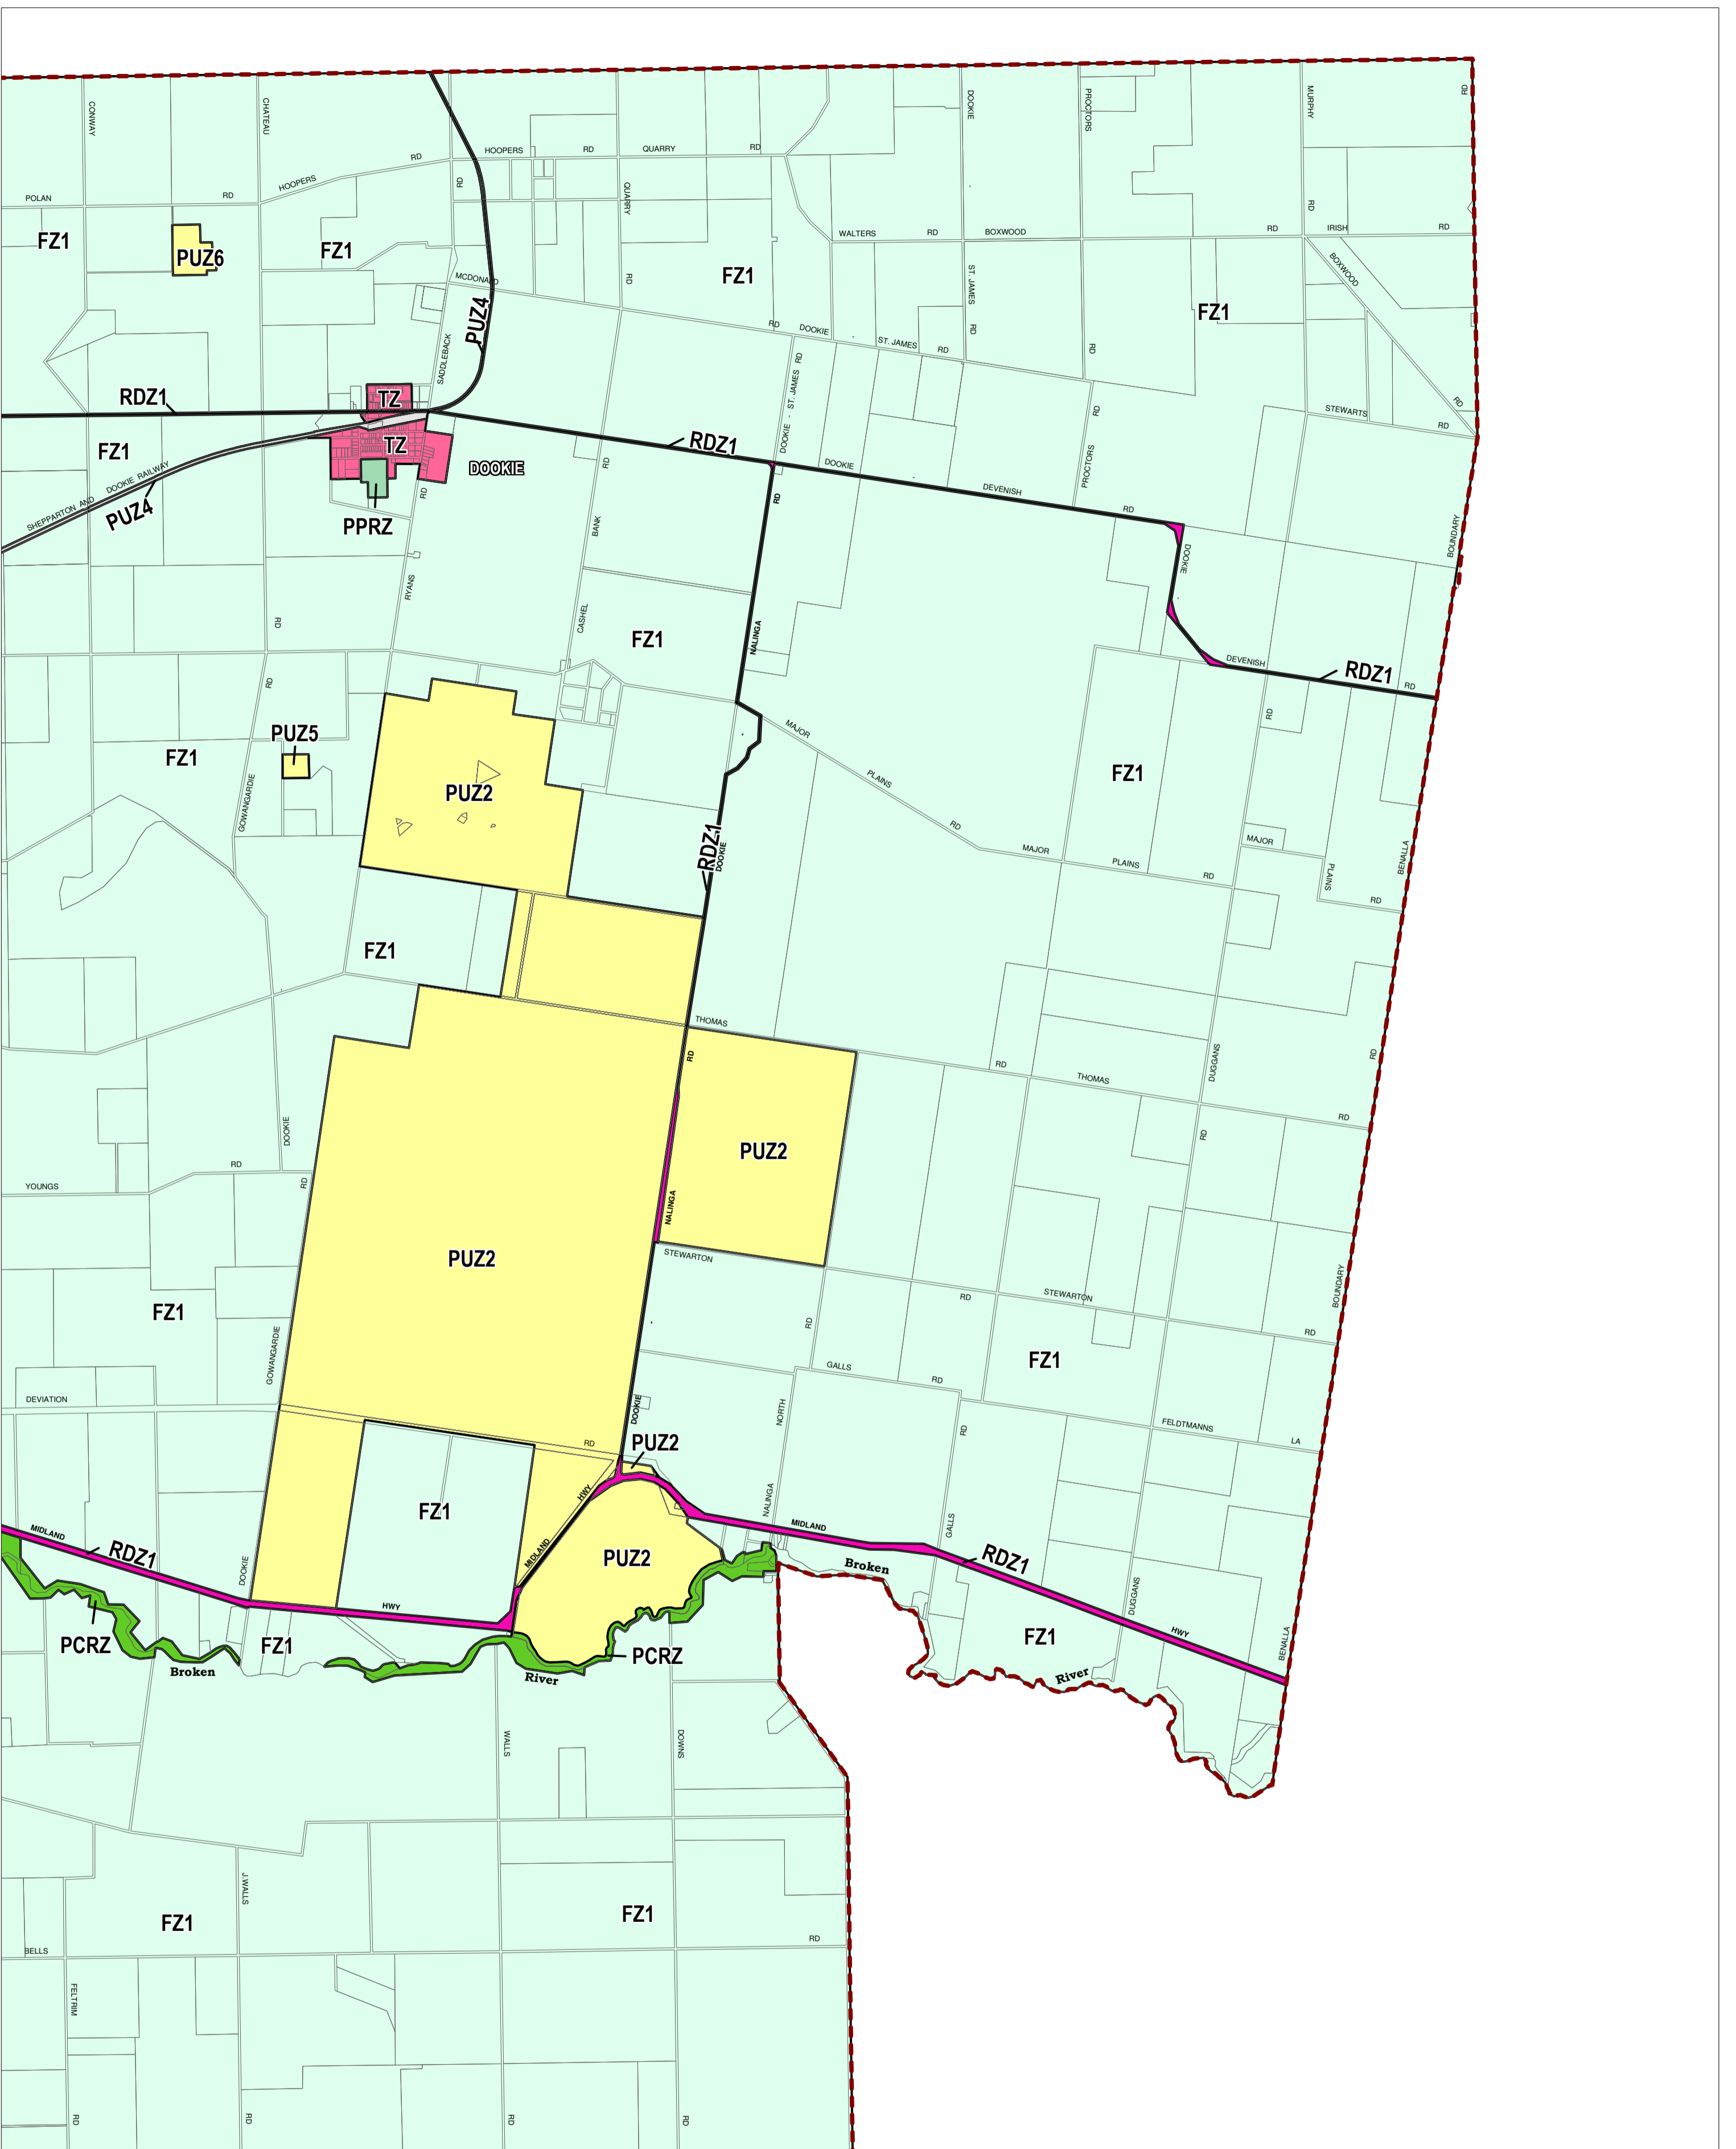

GREATER SHEPPARTON PLANNING SCHEME - LOCAL PROVISION

Public Land		Rural	
	Public Conservation And Resource Zone		Farming Zone - Schedule 1
	Public Park And Recreation Zone		
	Public Use Zone - Cemetery/crematorium		
	Public Use Zone - Education		
	Public Use Zone - Local Government		
	Public Use Zone - Transport		
	Road Zone - Category 1		
	Township Zone		

AUSTRALIAN MAP GRID ZONE 55

Printed: 16/9/2013

AMENDMENT C121

ZONES

MAP No 29