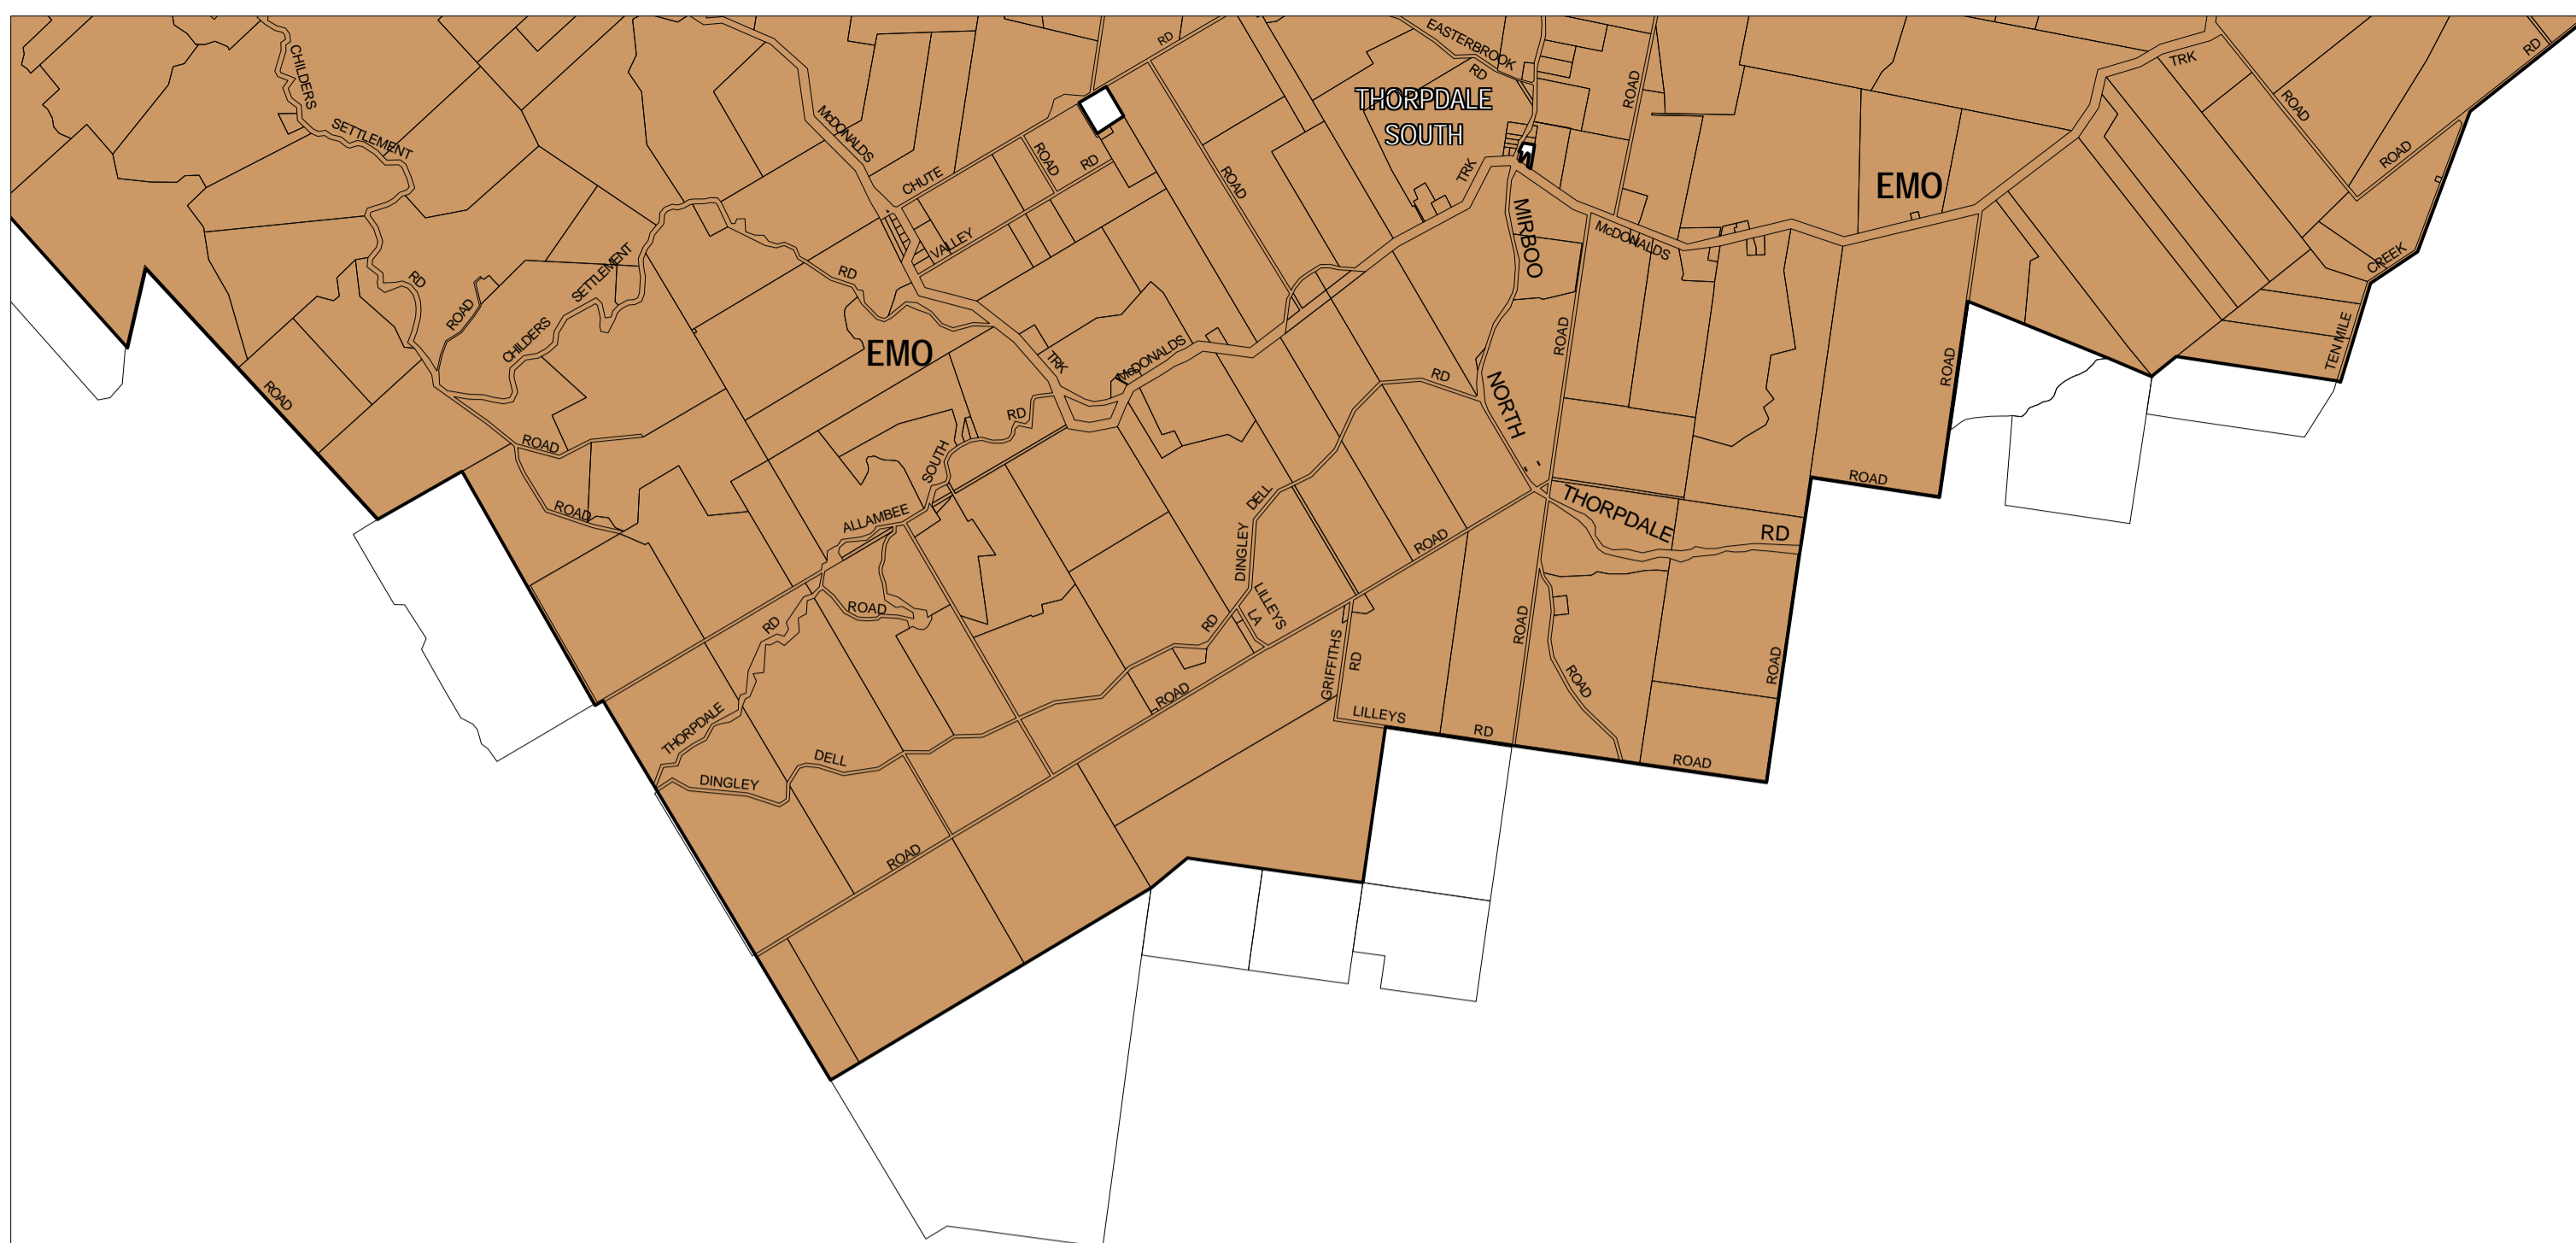

BAW BAW PLANNING SCHEME - LOCAL PROVISION

Overlays

EMO Erosion Management Overlay

AUSTRALIAN MAP GRID ZONE 55

INDEX TO ADJOINING METRIC SERIES MAP

Printed: 18/7/2007

AMENDMENT C17