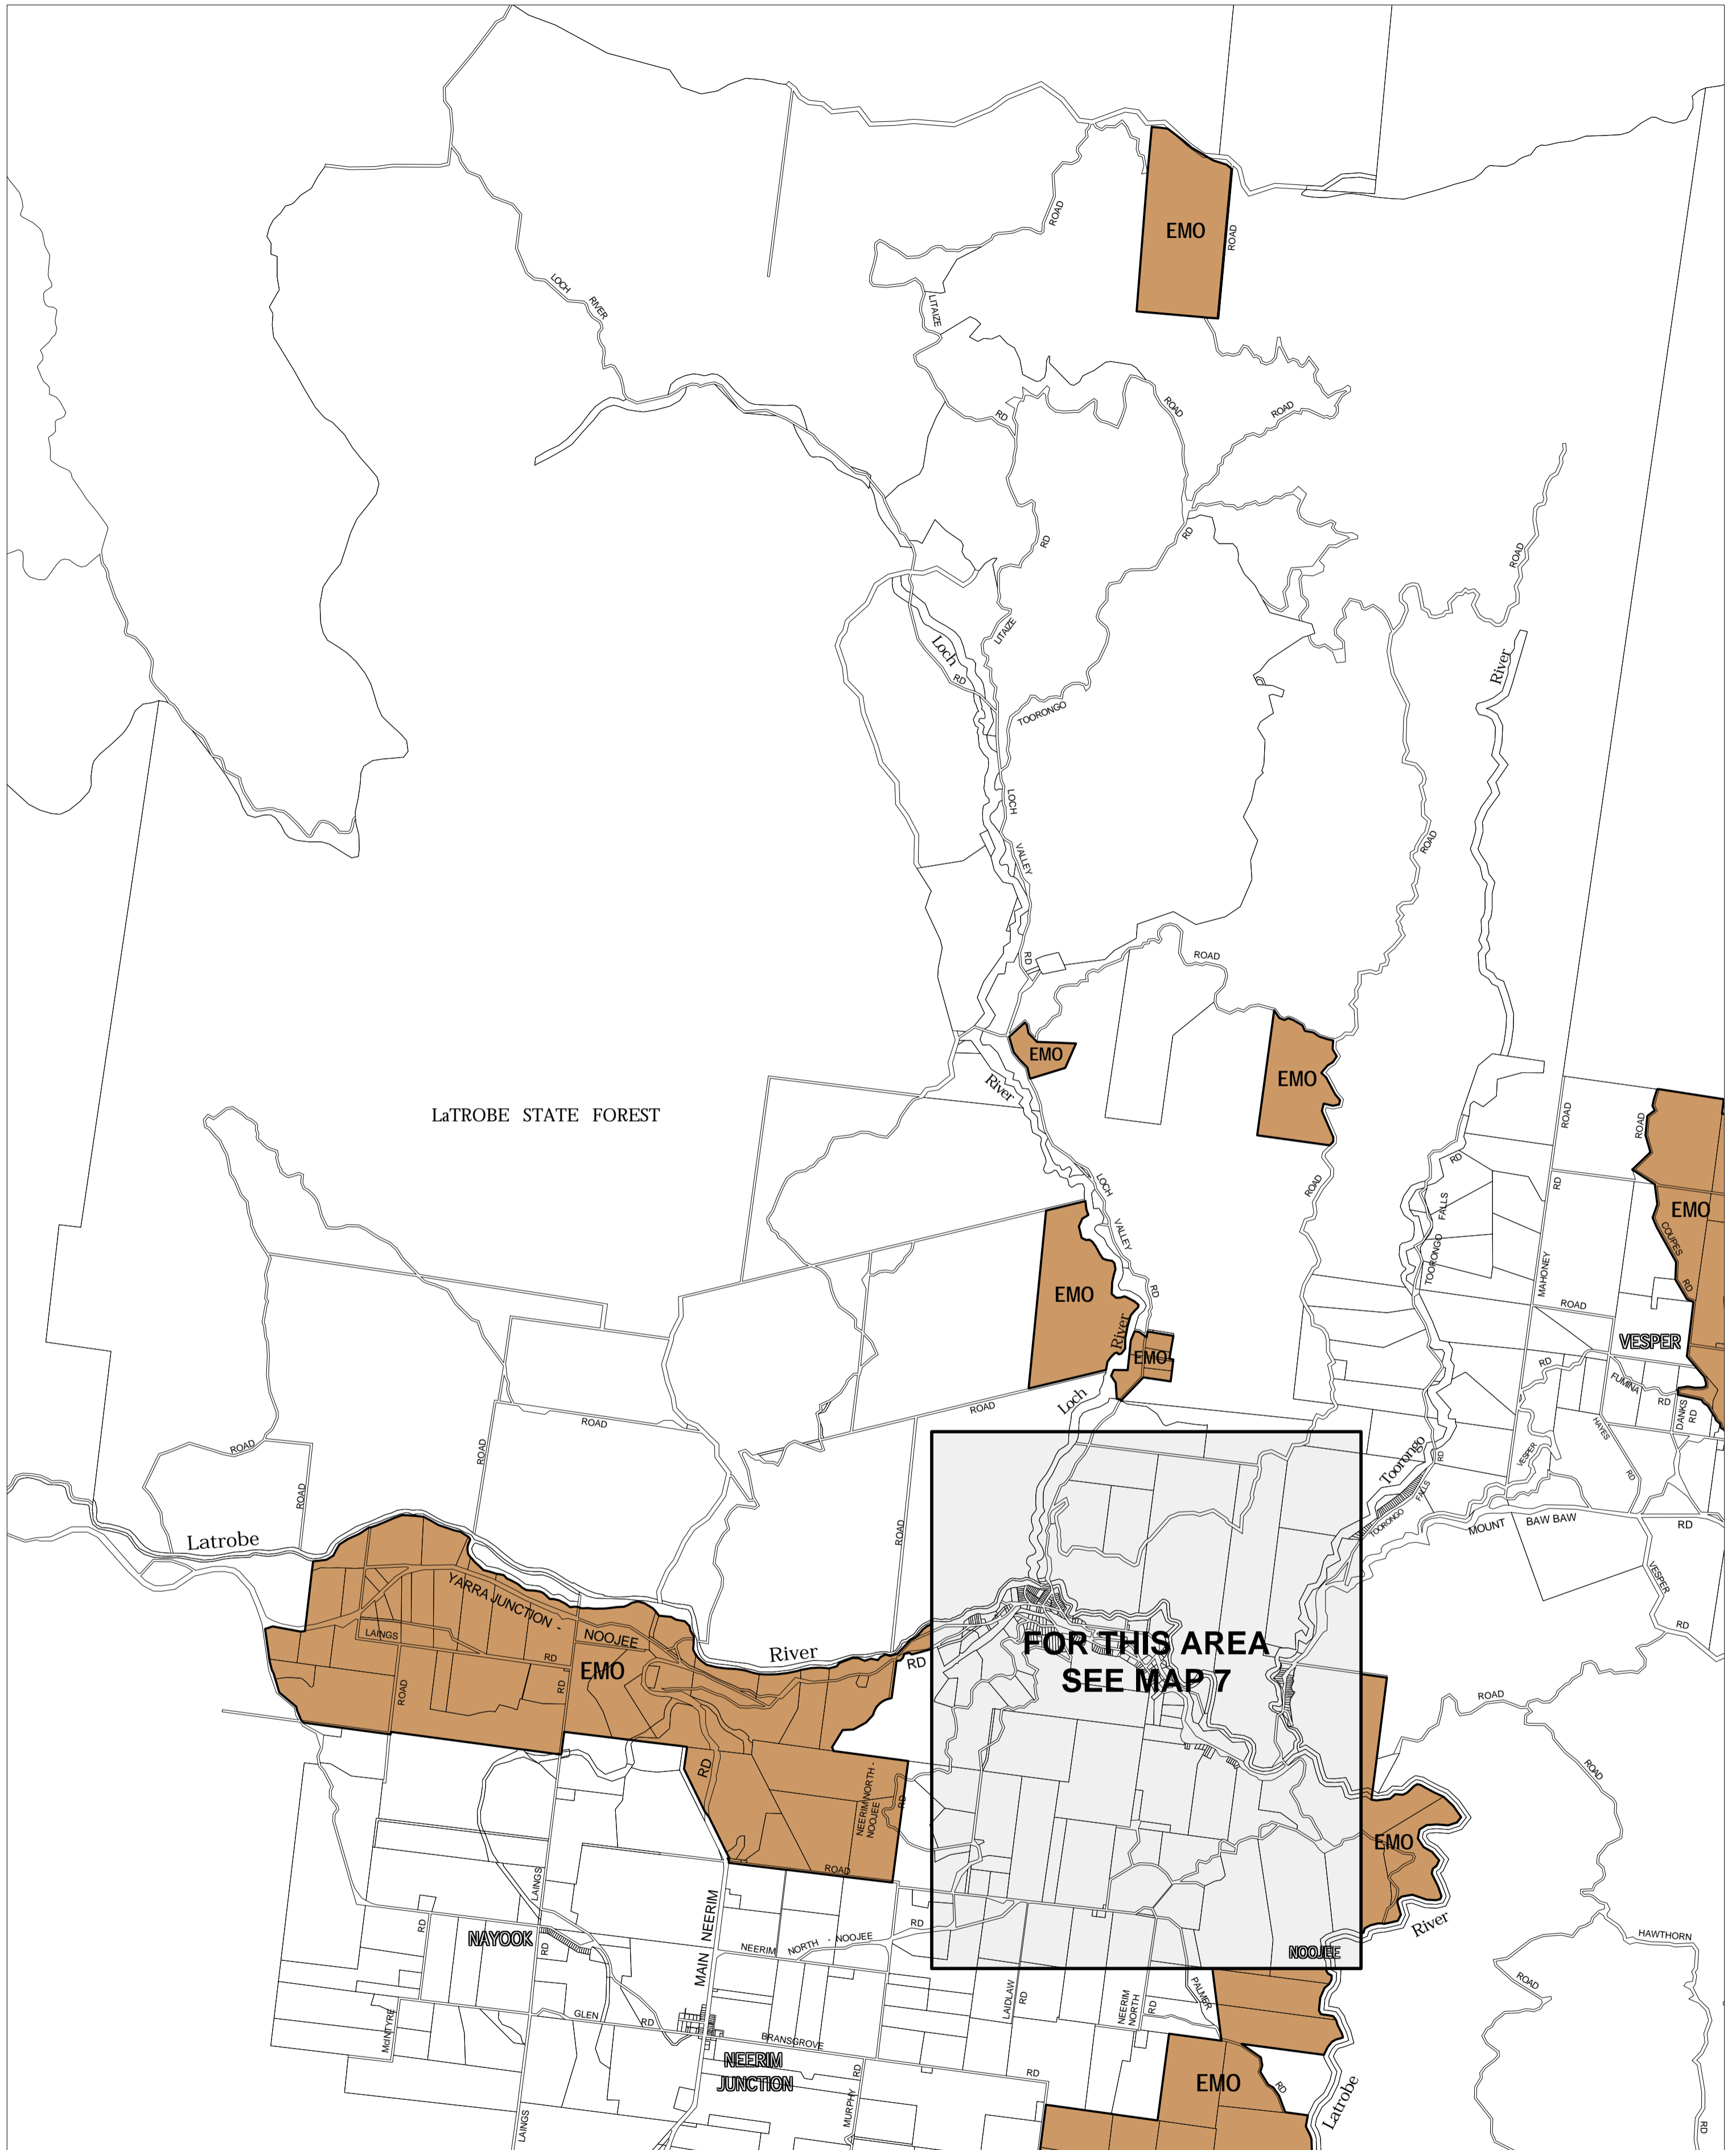

BAW BAW PLANNING SCHEME - LOCAL PROVISION

Overlays

EMO Erosion Management Overlay

AUSTRALIAN MAP GRID ZONE 55

INDEX TO ADJOINING METRIC SERIES MAP

Printed: 18/7/2007

AMENDMENT C17