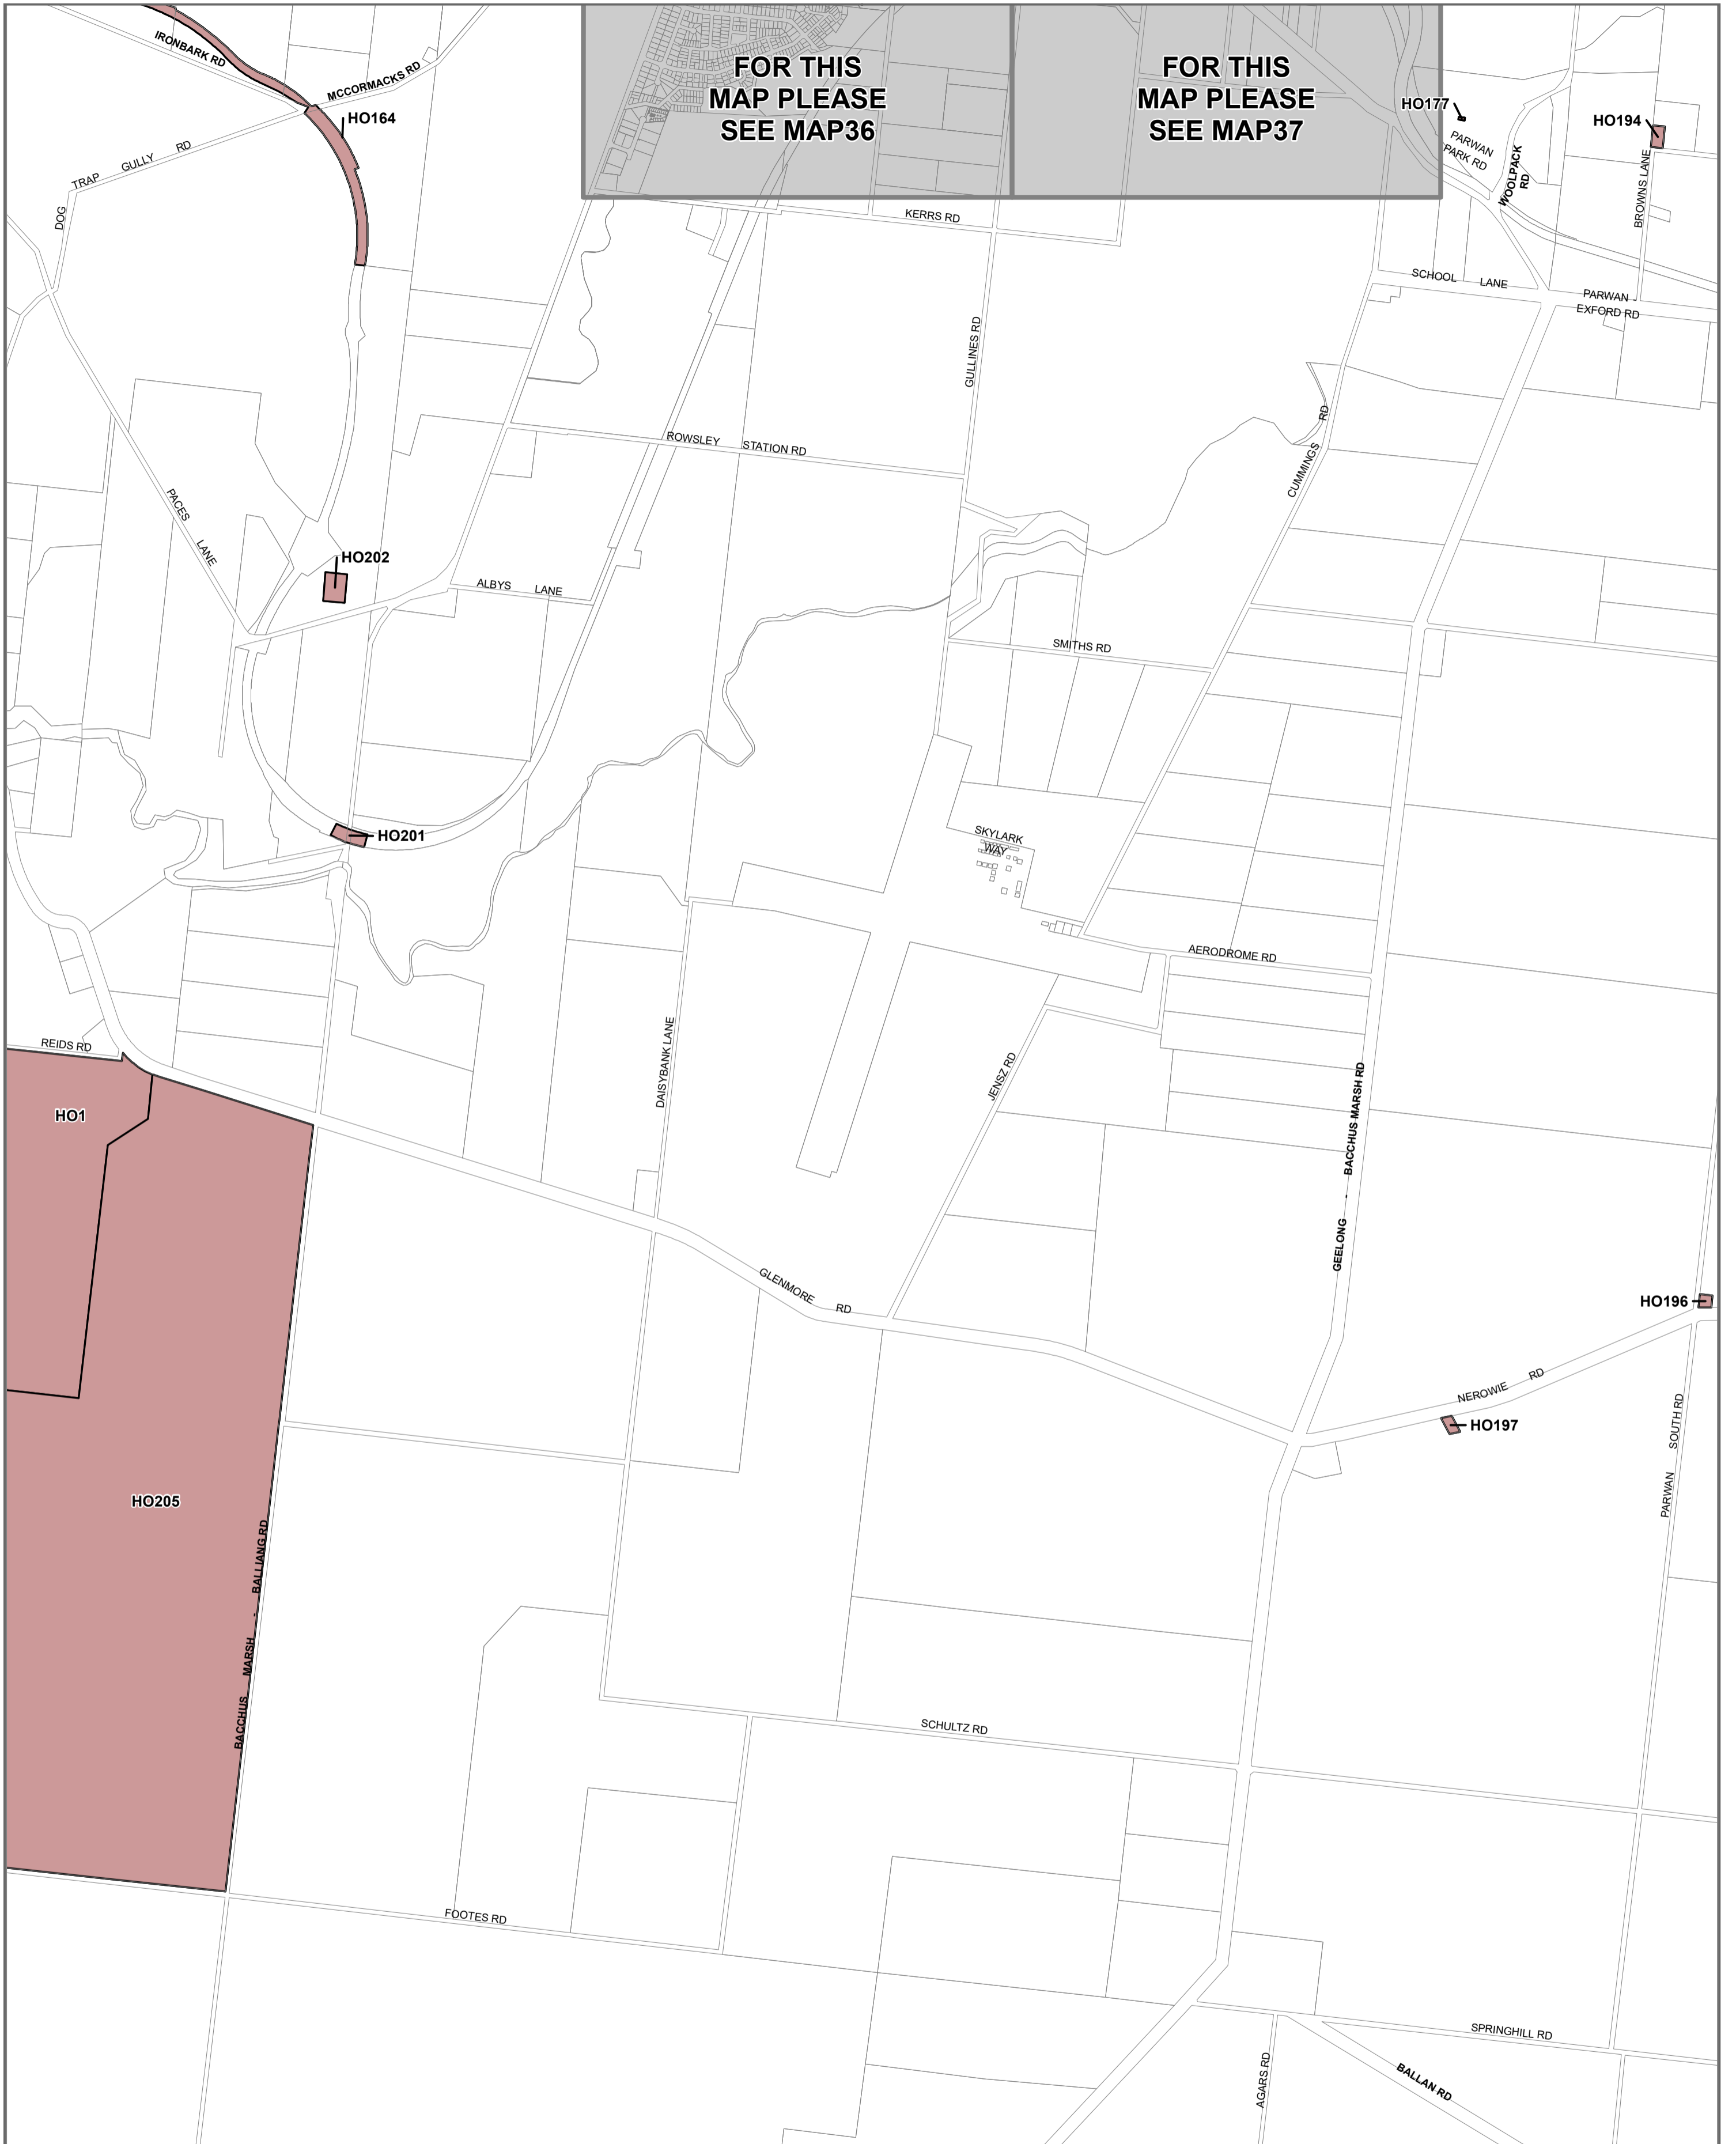

MOORABOOL PLANNING SCHEME - LOCAL PROVISION

LEGEND

HO - Heritage Overlay

Municipal Boundary

Disclaimer
 This publication may be of assistance to you but the State of Victoria and its employees do not guarantee that the publication is without flaw of any kind or is wholly appropriate for your particular purposes and therefore disclaims all liability for any error, loss or other consequence which may arise from you relying on any information in this publication.

© The State of Victoria Department of Environment, Land, Water and Planning 2020

Planning Group
AMENDMENT C86moor
 Printed: 10/06/2020

INDEX TO ADJOINING SCHEME MAPS