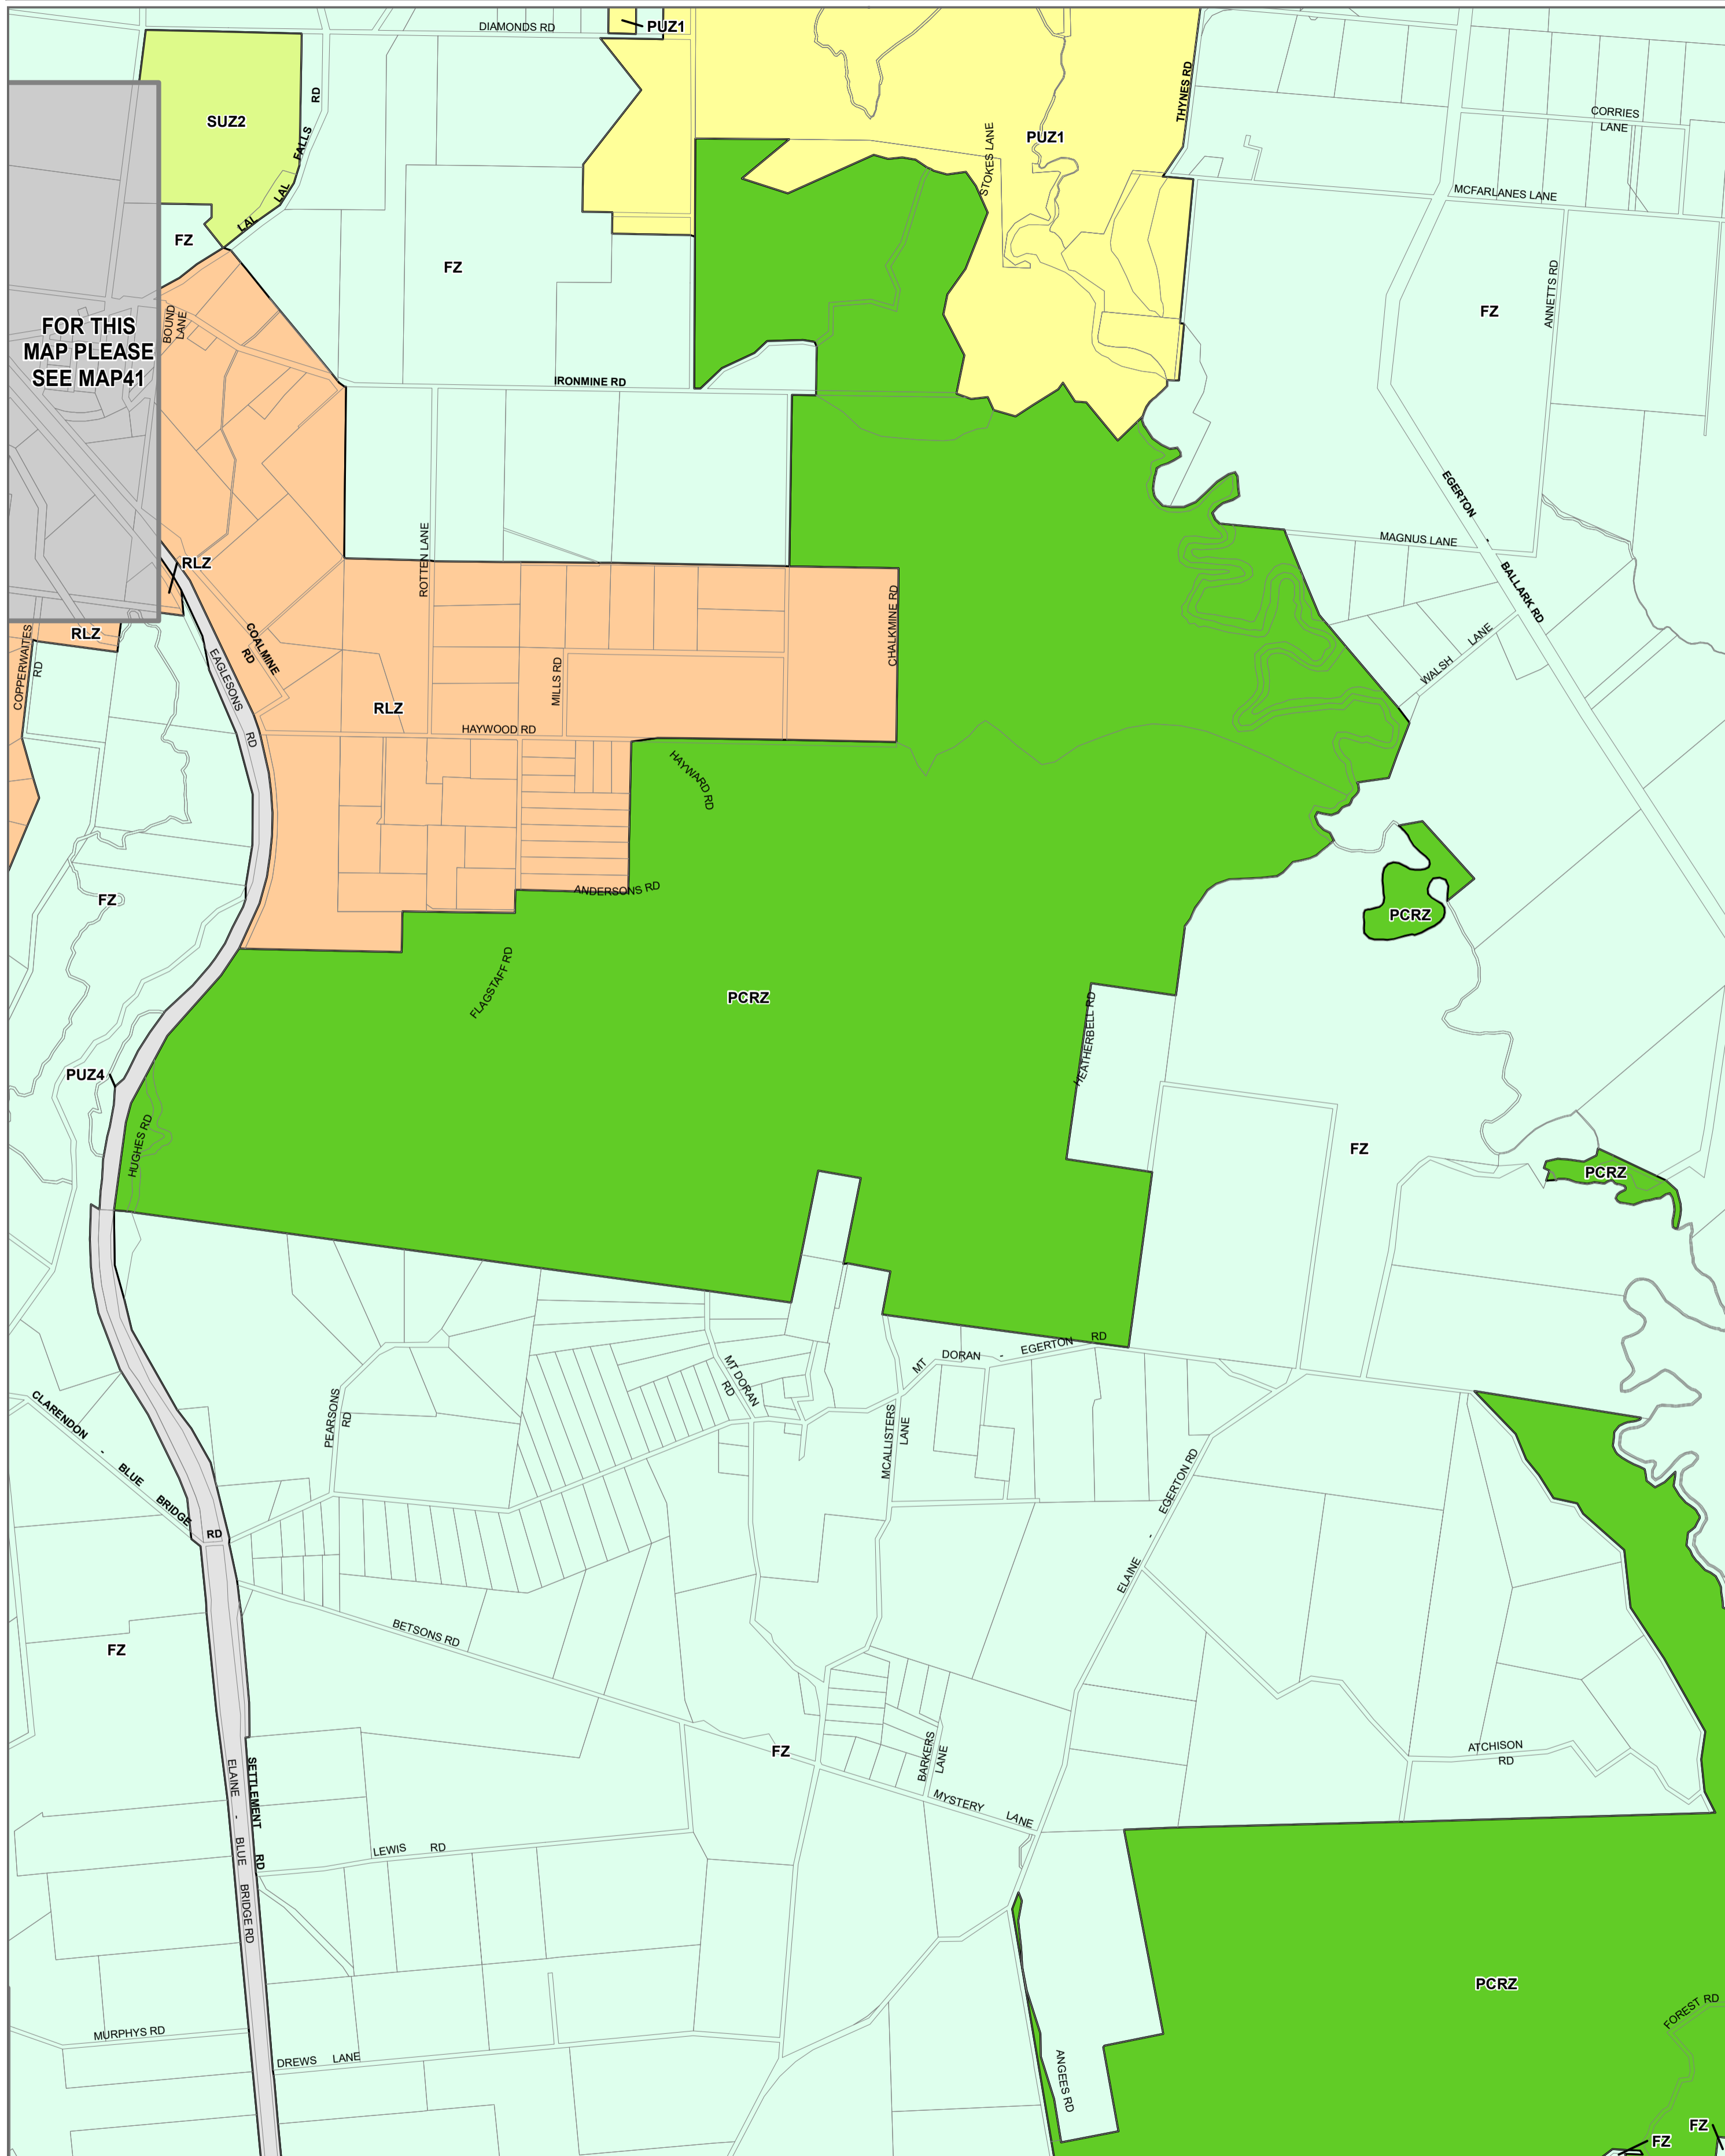

MOORABOOL PLANNING SCHEME - LOCAL PROVISION

LEGEND

FZ - Farming Zone	PUZ4 - Public Use Zone - Transport
PCRZ - Public Conservation and Resource Zone	RLZ - Rural Living Zone
PUZ1 - Public Use Zone - Service and Utility	SUZ2 - Special Use Zone

© The State of Victoria Department of Environment, Land, Water and Planning 2020

Planning Group
AMENDMENT C86moor
 Printed: 10/06/2020

Environment,
 Land, Water
 and Planning

INDEX TO ADJOINING SCHEME MAPS