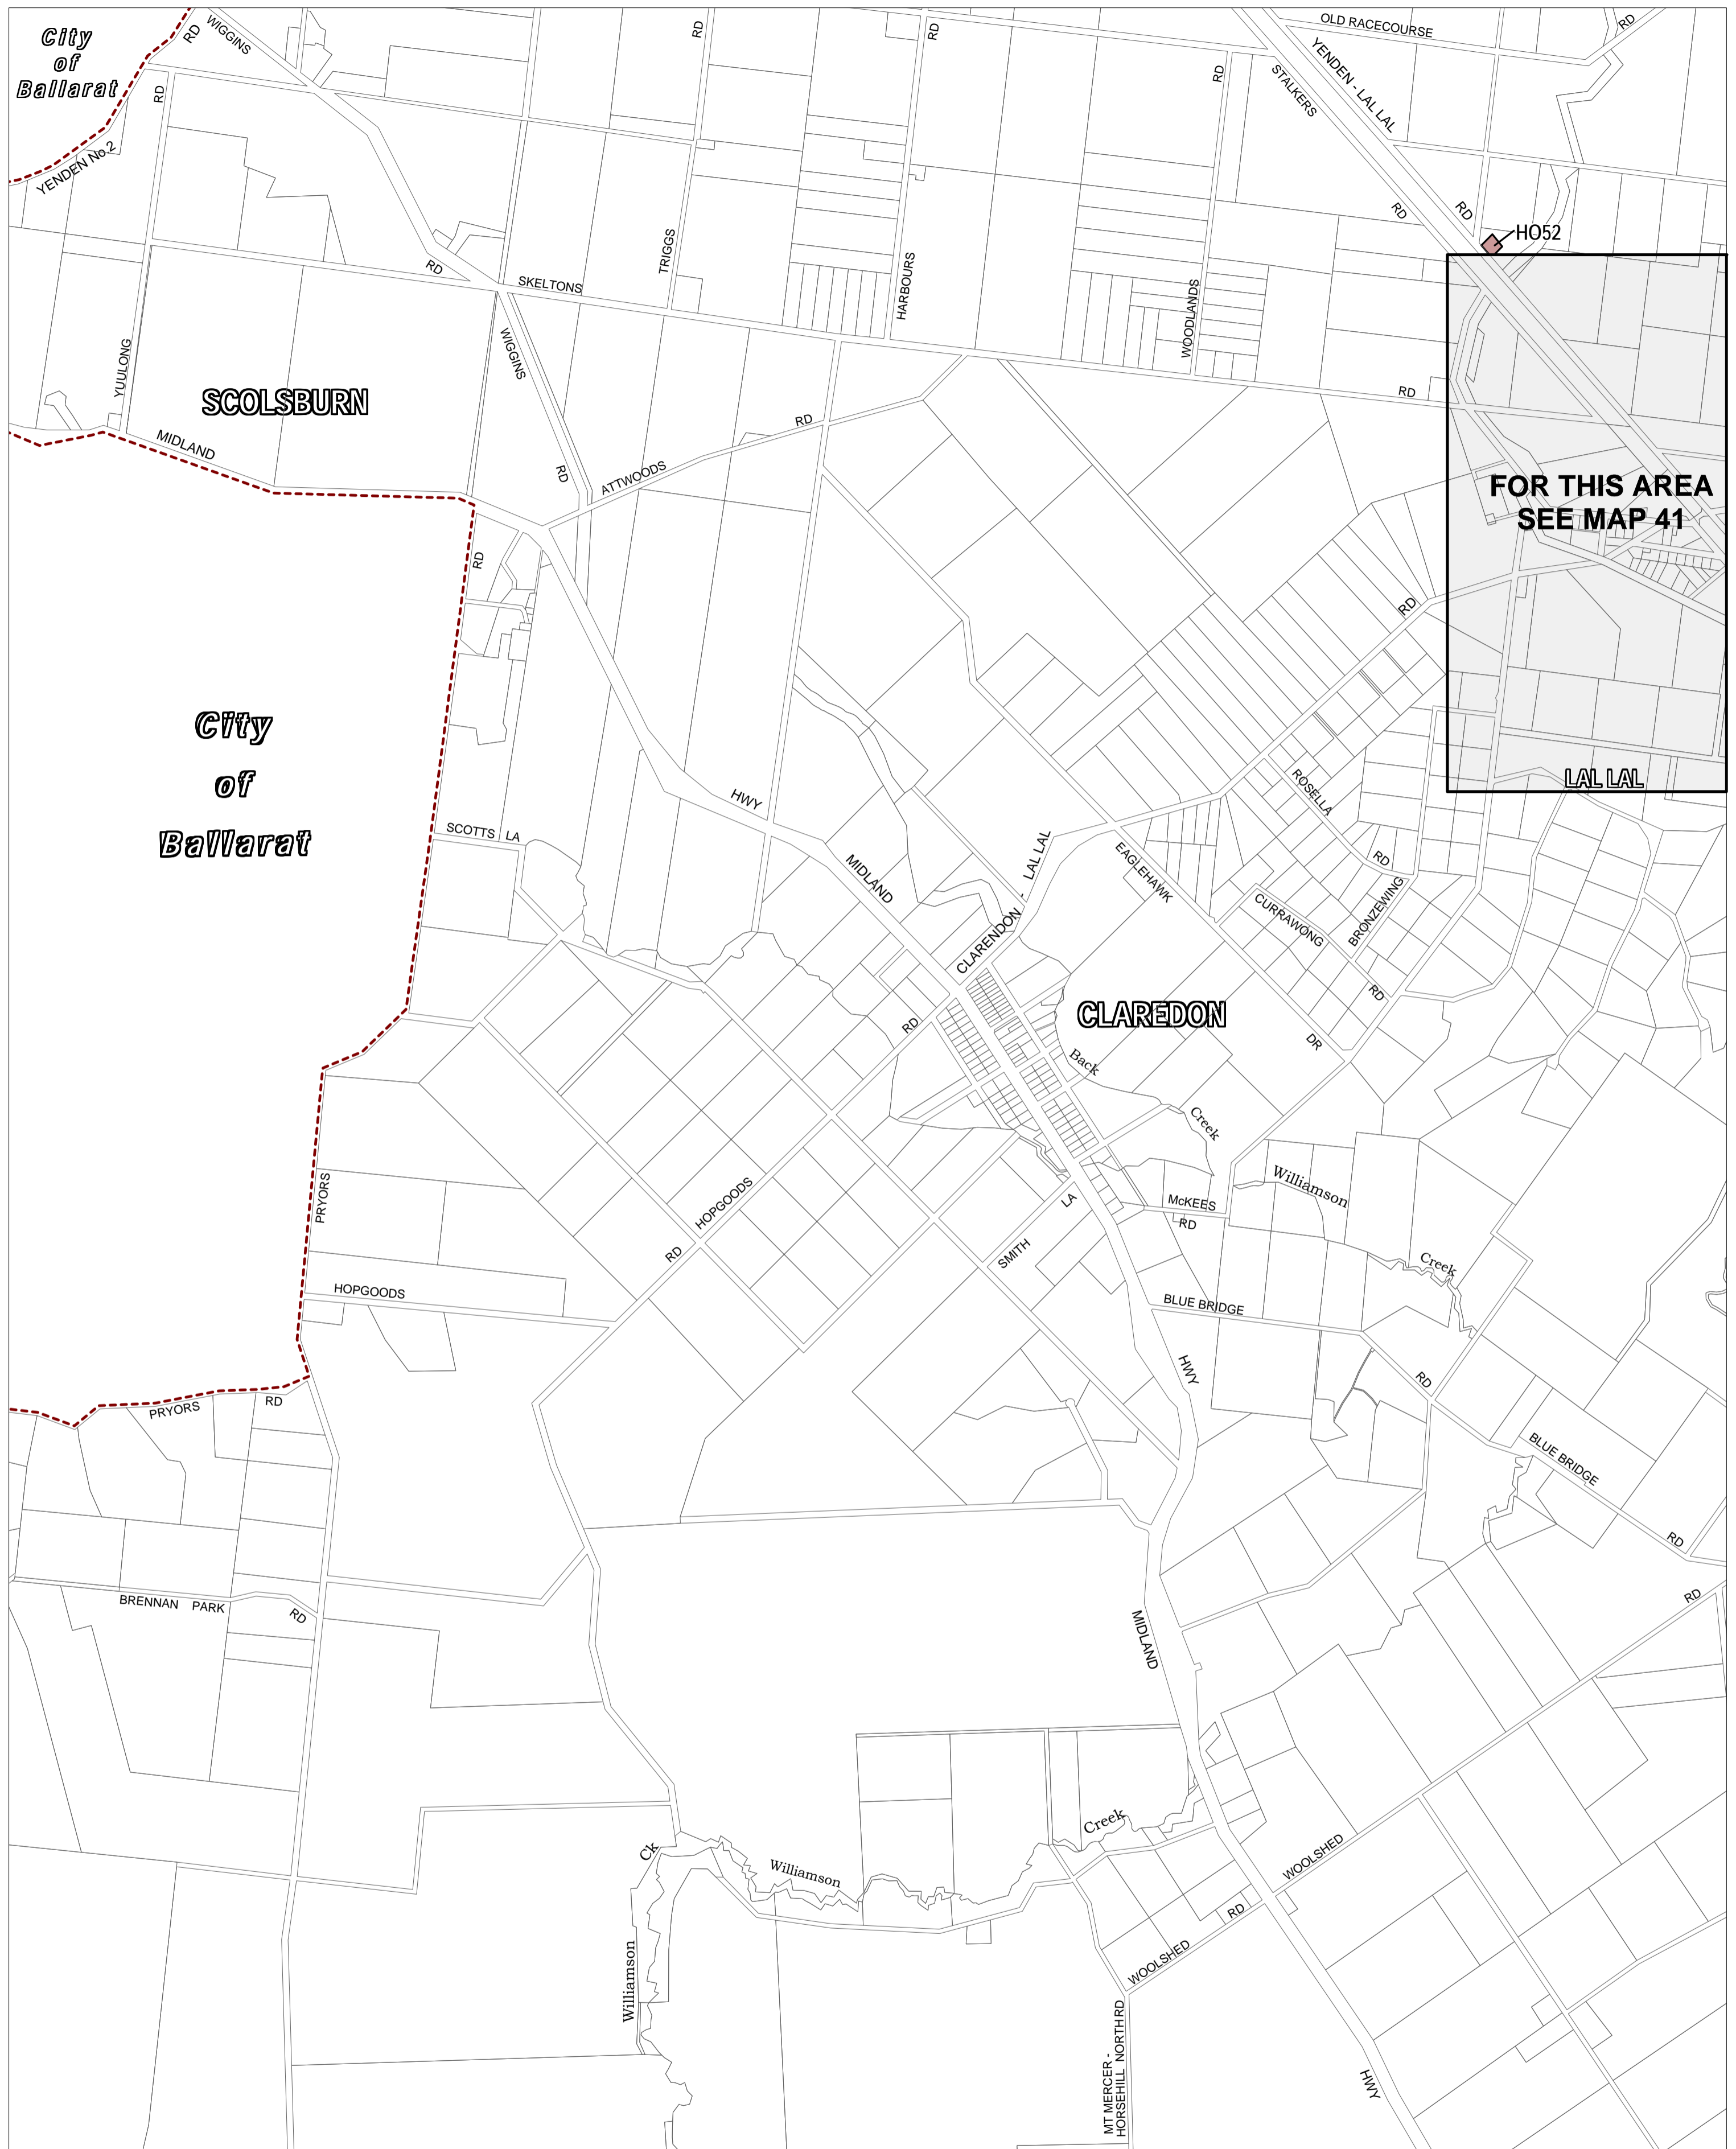

MOORABOOL PLANNING SCHEME - LOCAL PROVISION

**FOR THIS AREA
SEE MAP 41**

LALLAL

Overlays

- Heritage Overlay

Printed: 3/2/2012

AMENDMENT C6 PT.1