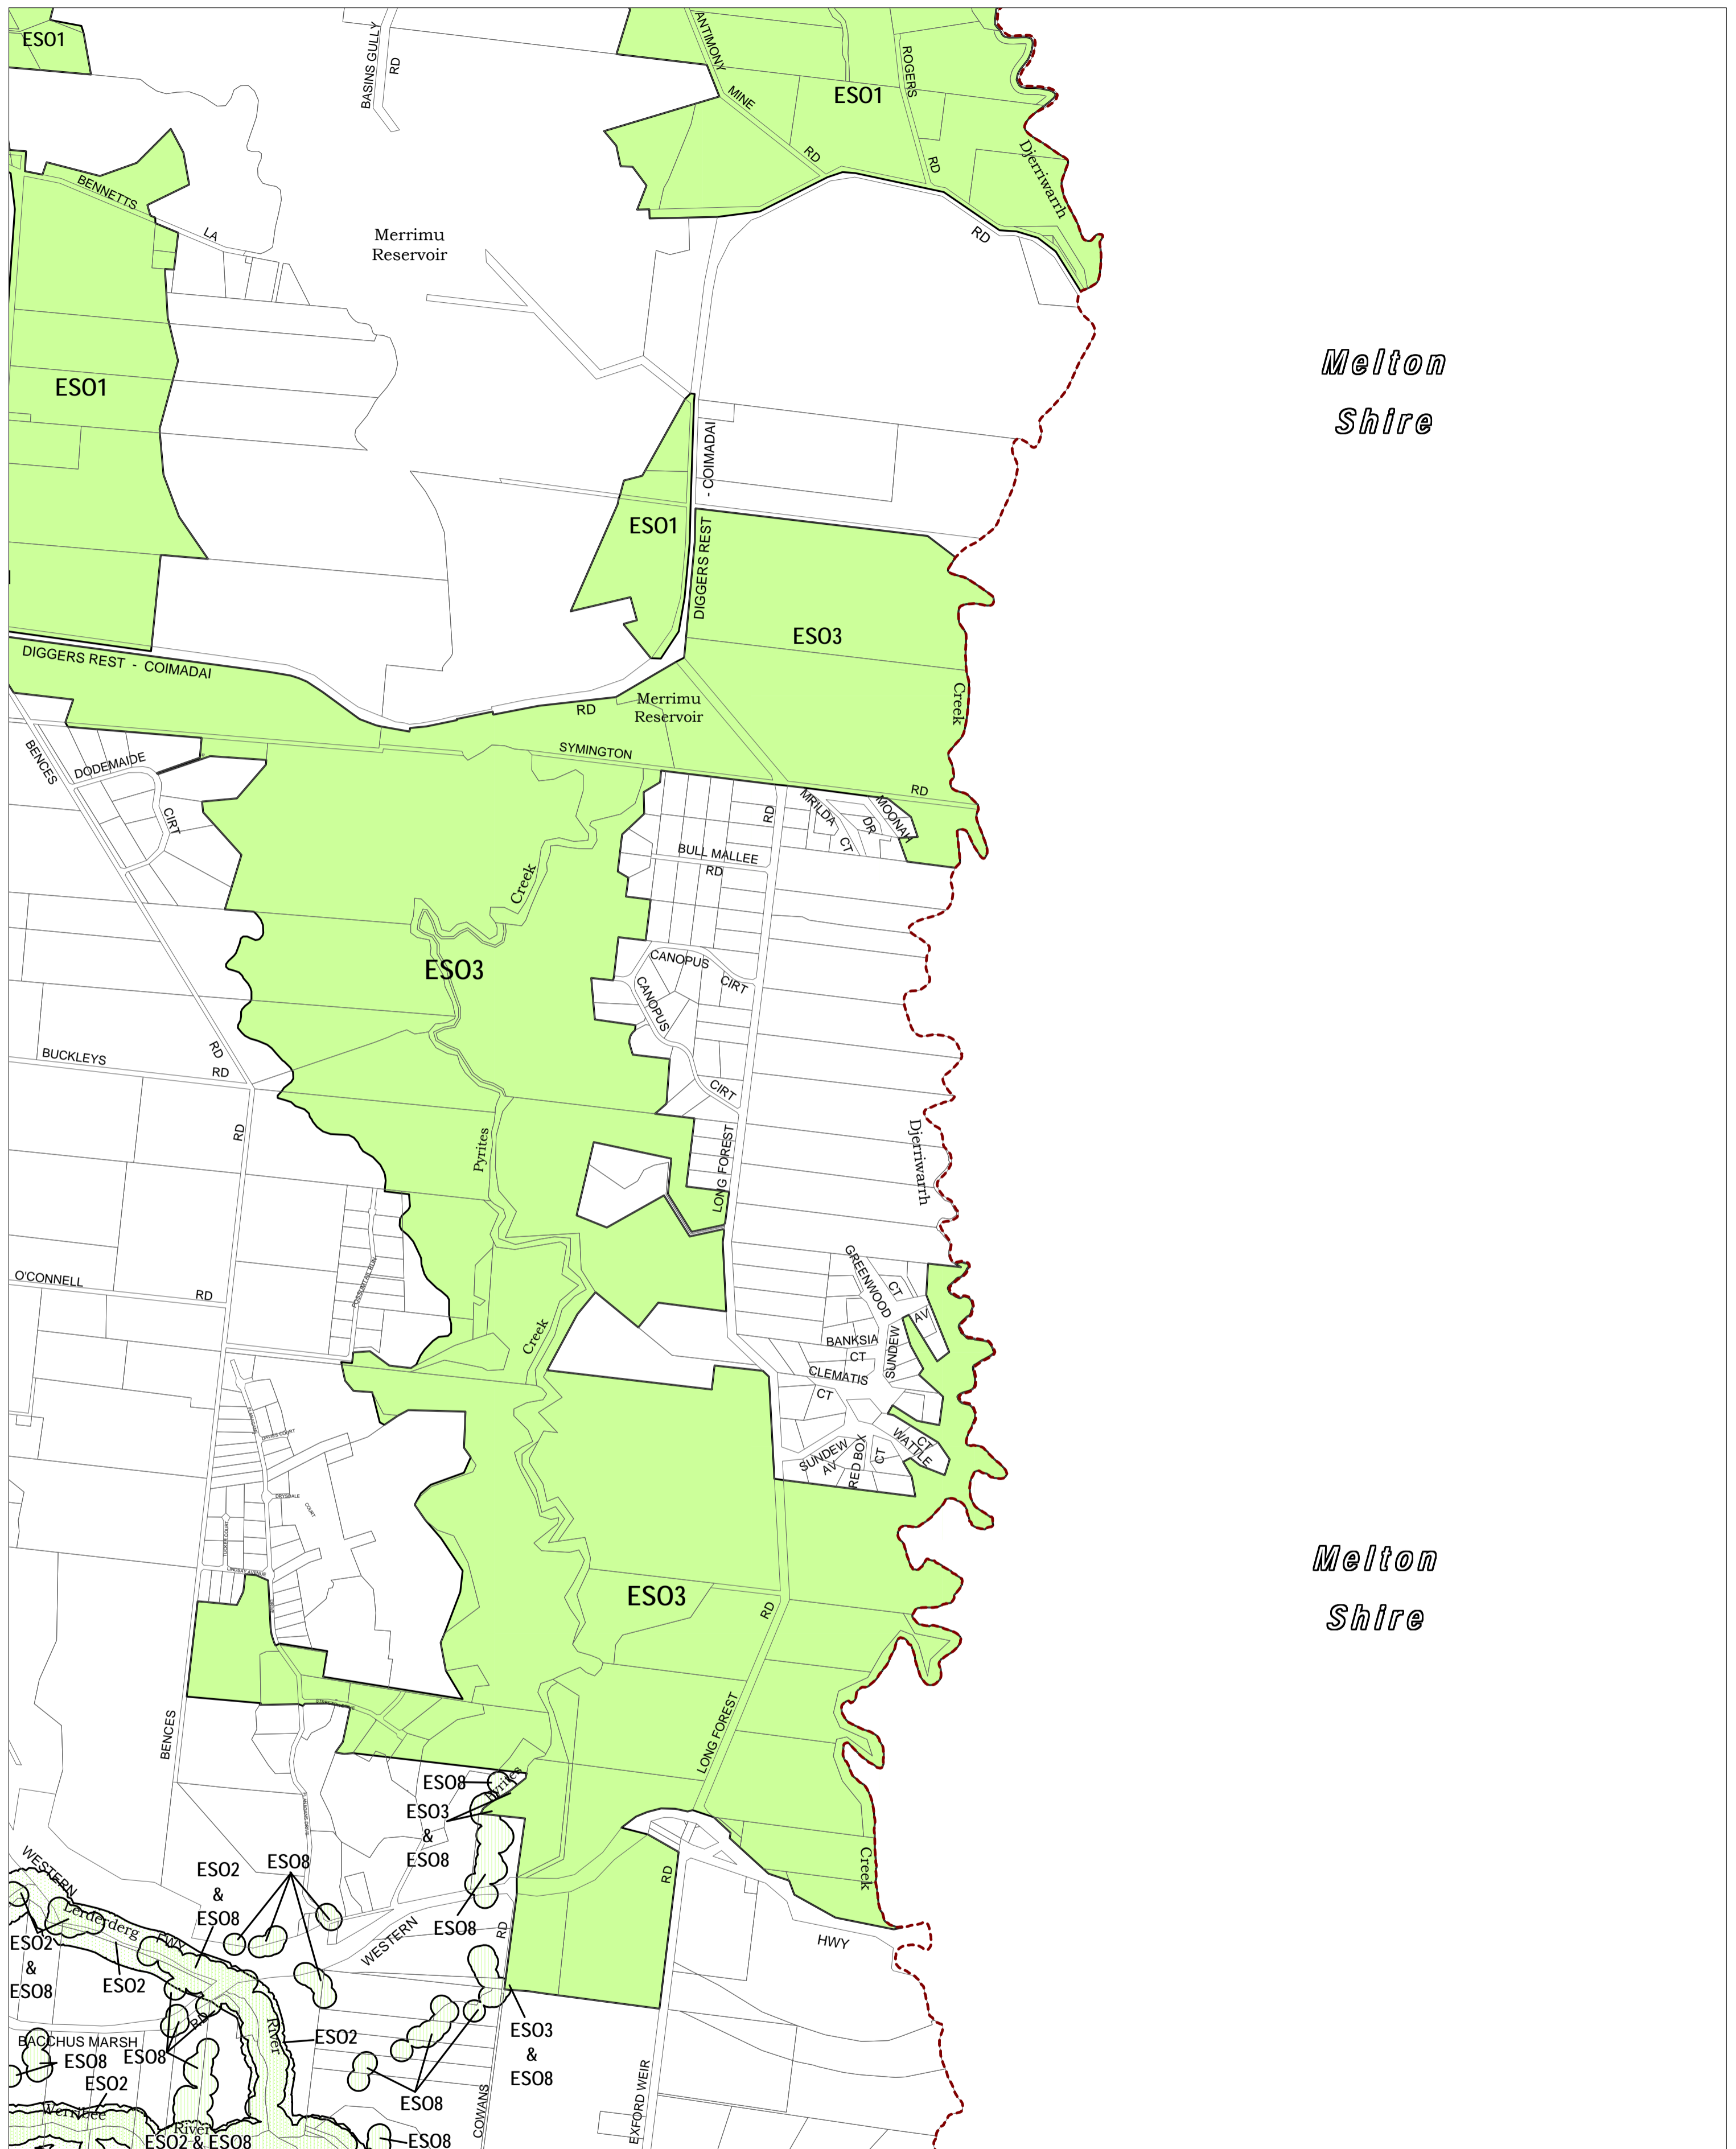

MOORABOOL PLANNING SCHEME - LOCAL PROVISION

Melton
Shire

Melton
Shire

Overlays	Description
ES01	Environmental Significance Overlay - Schedule 1
ES02	Environmental Significance Overlay - Schedule 2
ES03	Environmental Significance Overlay - Schedule 3
ES08	Environmental Significance Overlay - Schedule 8

AUSTRALIAN MAP GRID ZONE 55

Printed: 3/11/2011

AMENDMENT C57