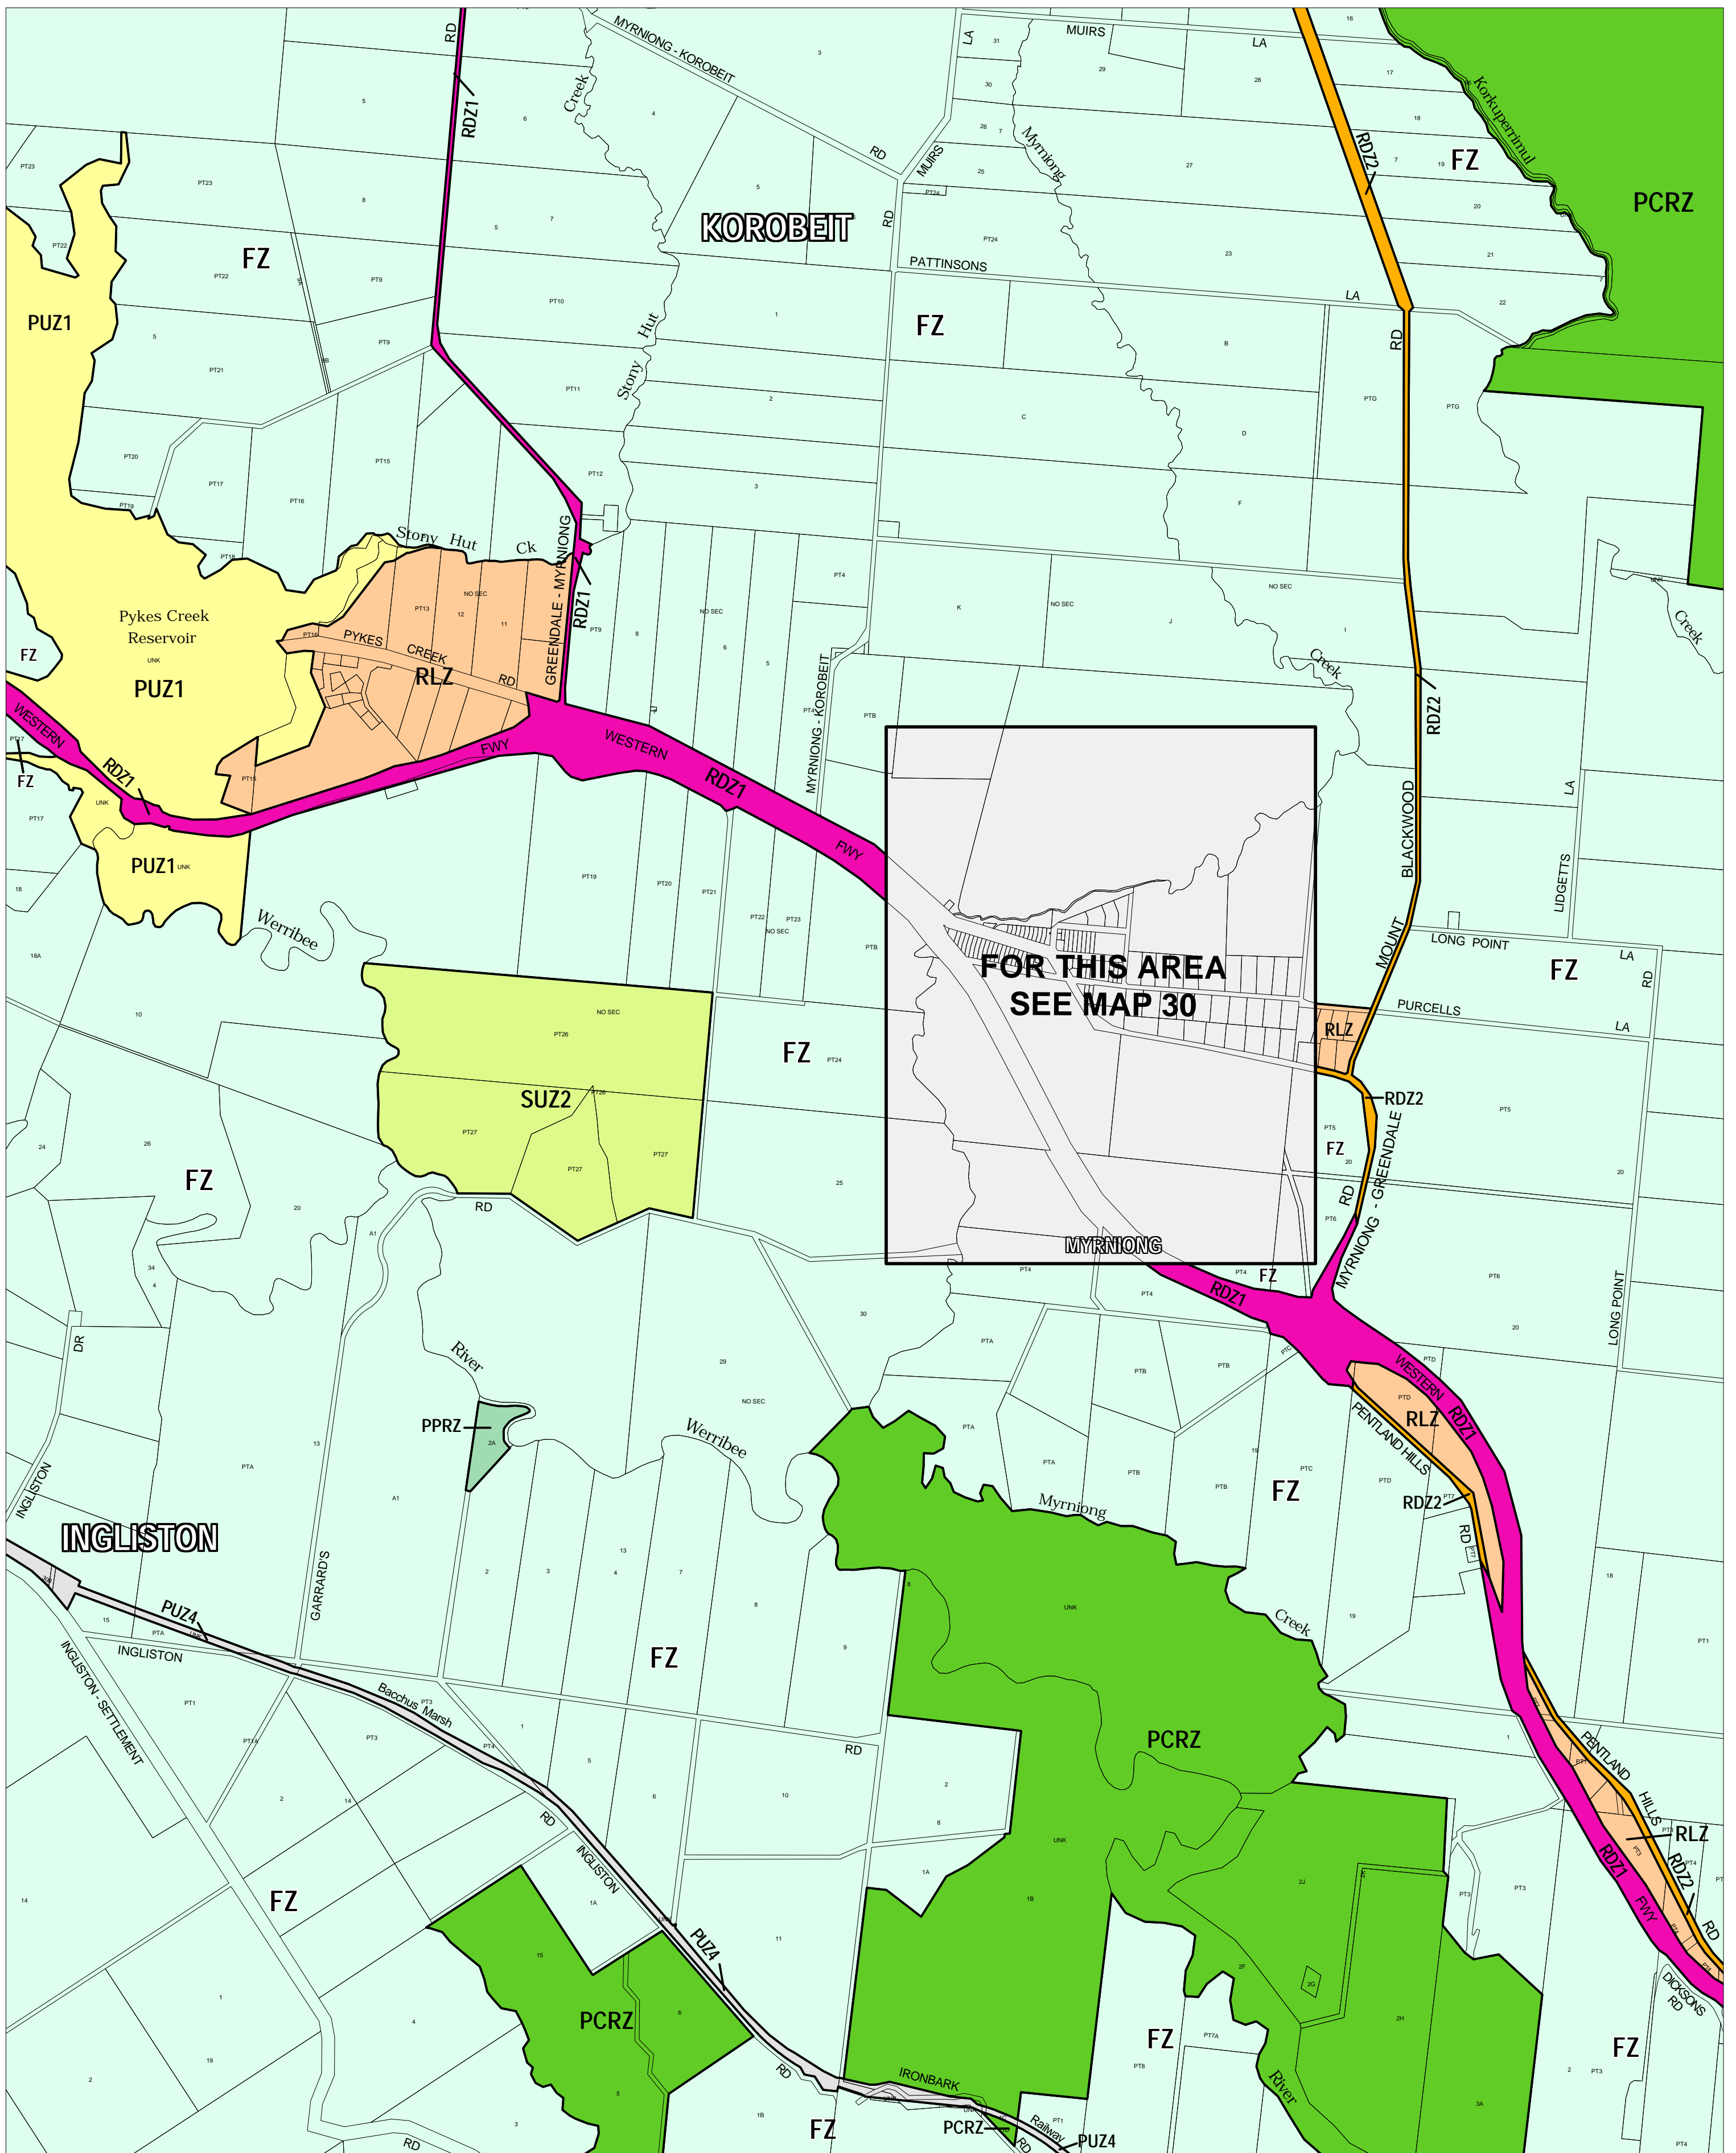

MOORABOOL PLANNING SCHEME - LOCAL PROVISION

Public Land	Special Purpose
PCRZ	SUZ2
PPRZ	Special Use Zone - Schedule 2
PUZ1	
PUZ4	
RDZ1	
RDZ2	
FZ	
RLZ	

AUSTRALIAN MAP GRID ZONE 55

Printed: 9/7/2007

AMENDMENT C50