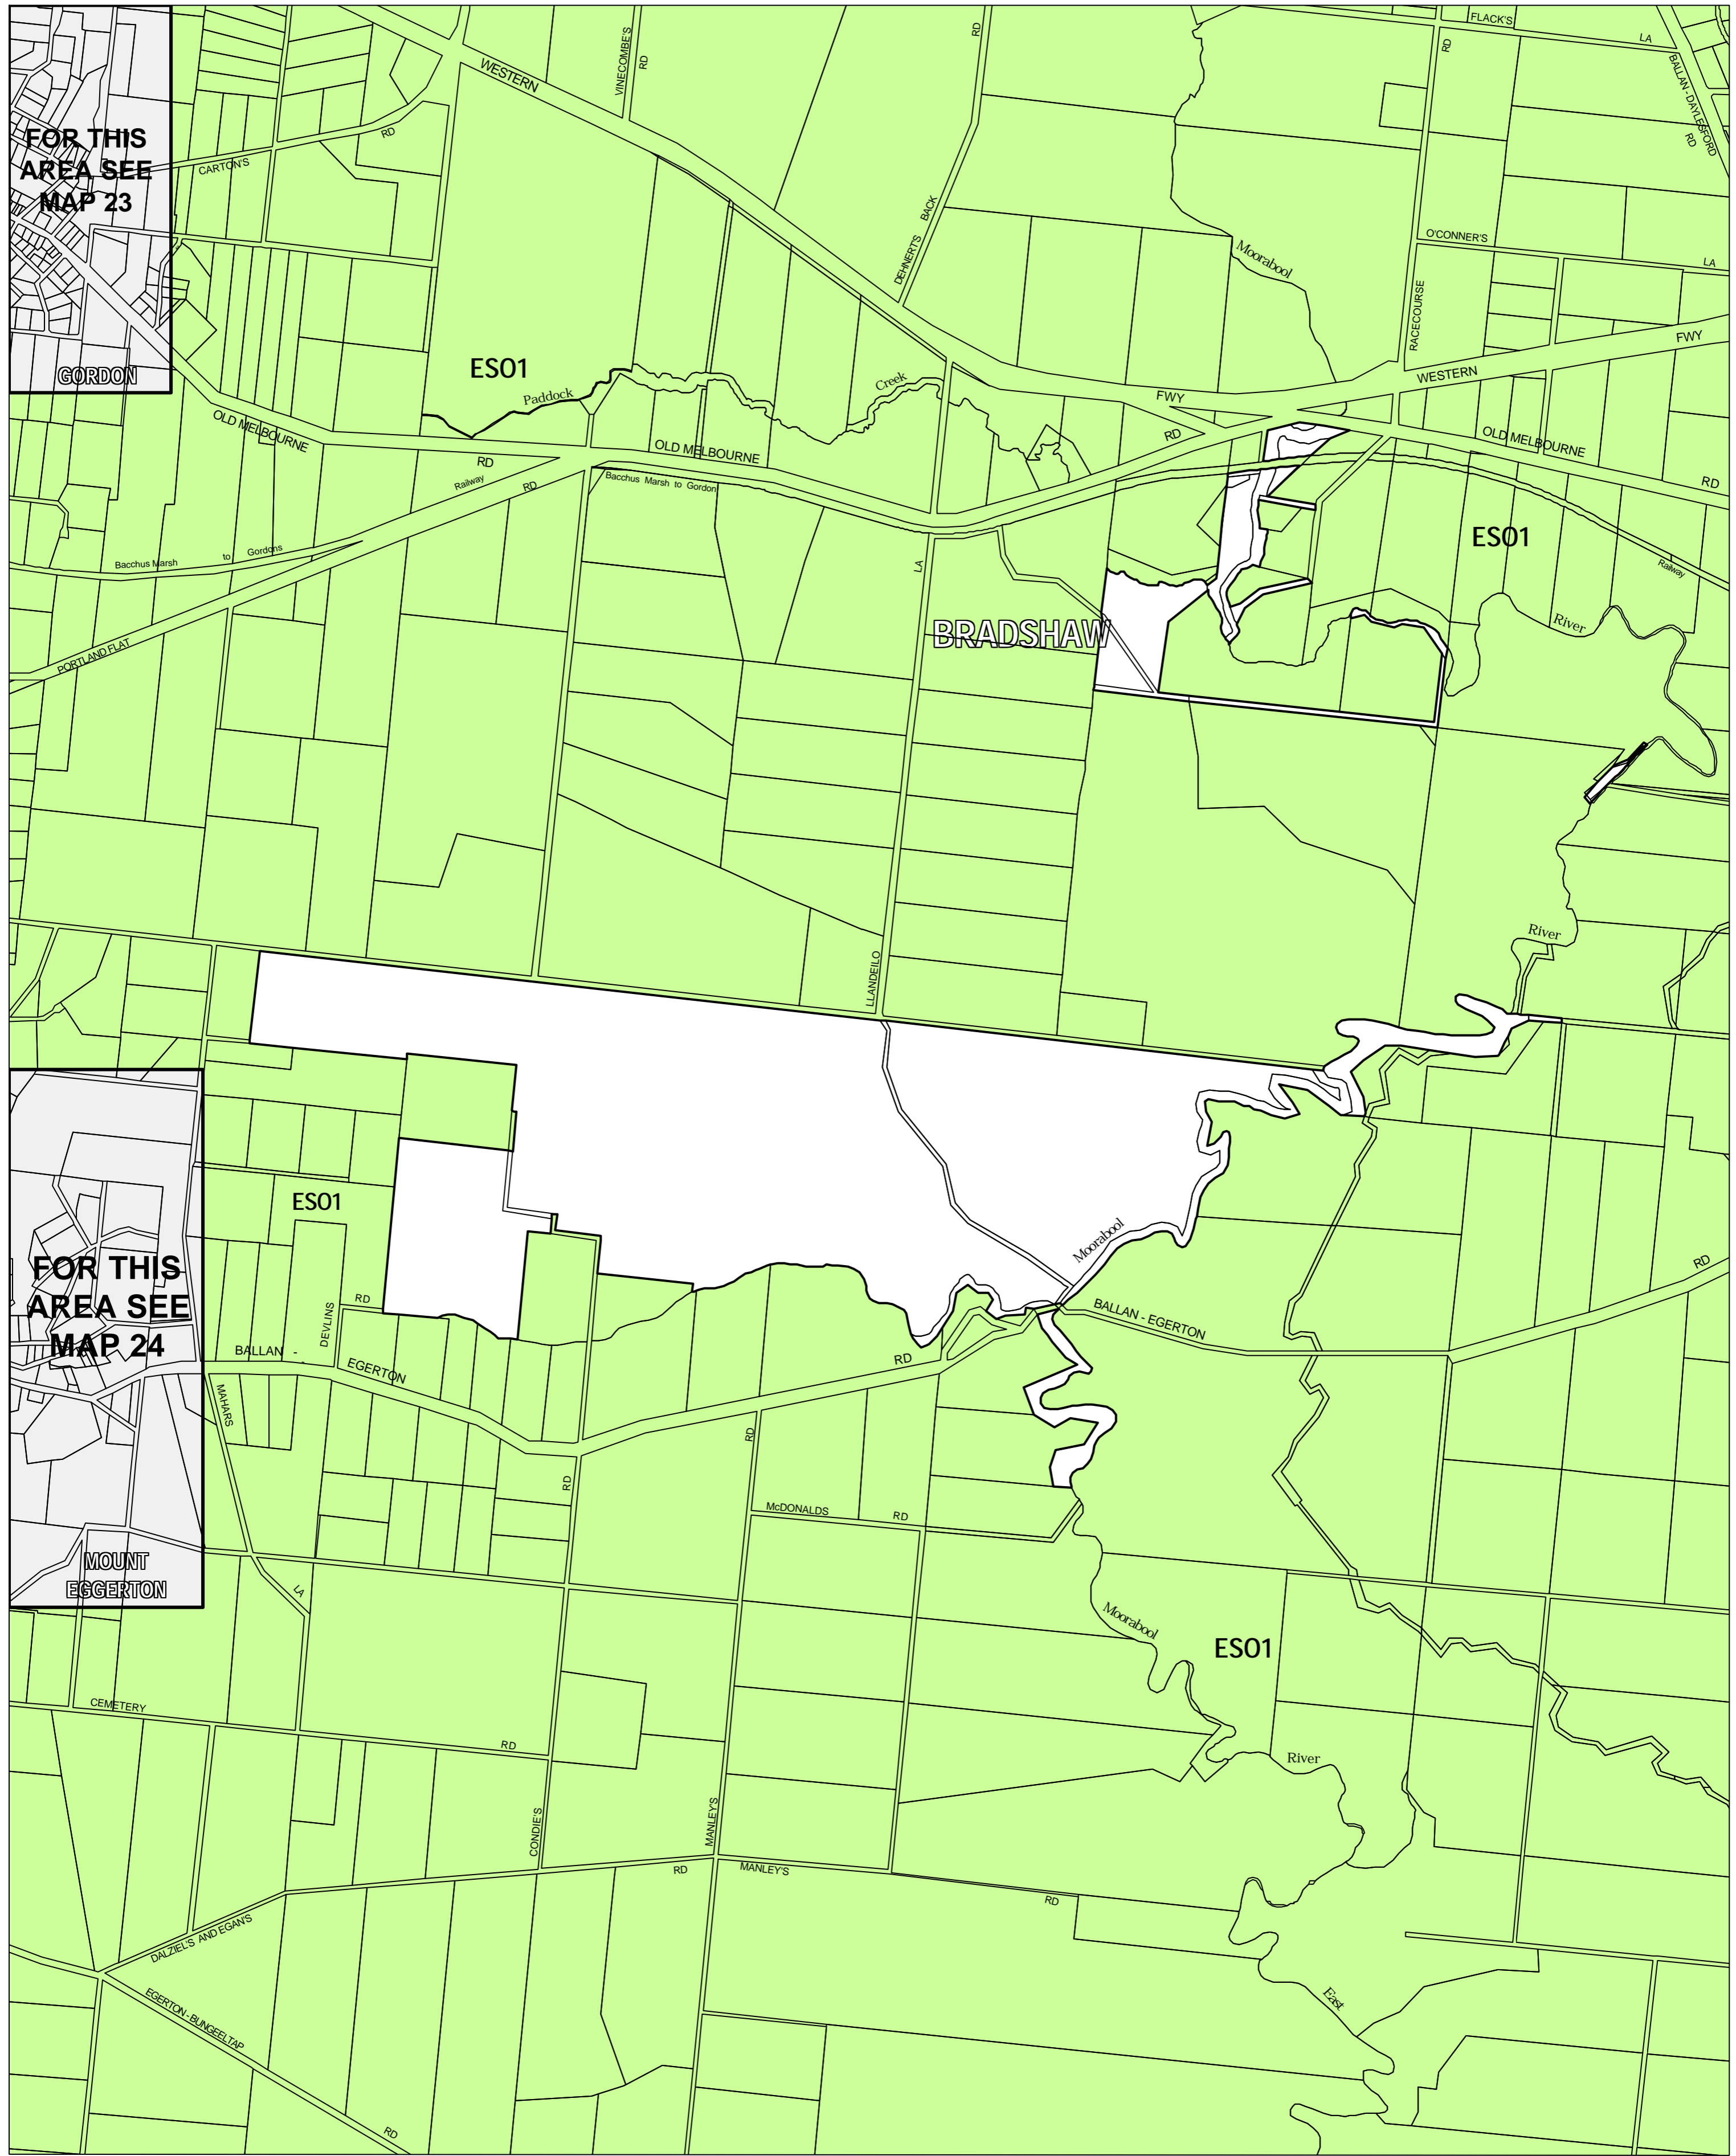

# MOORABOOL PLANNING SCHEME - LOCAL PROVISION

FOR THIS AREA SEE MAP 23

FOR THIS AREA SEE MAP 24

This publication is copyright. No part may be reproduced by any process except in accordance with the provisions of the Copyright Act 1968 State of Victoria.

This map should be read in conjunction with additional Planning Overlay Maps (if applicable) as indicated on the INDEX TO MAPS.

Overlays
ES01 Environmental Significance Overlay - Schedule 1

AUSTRALIAN MAP GRID ZONE 55